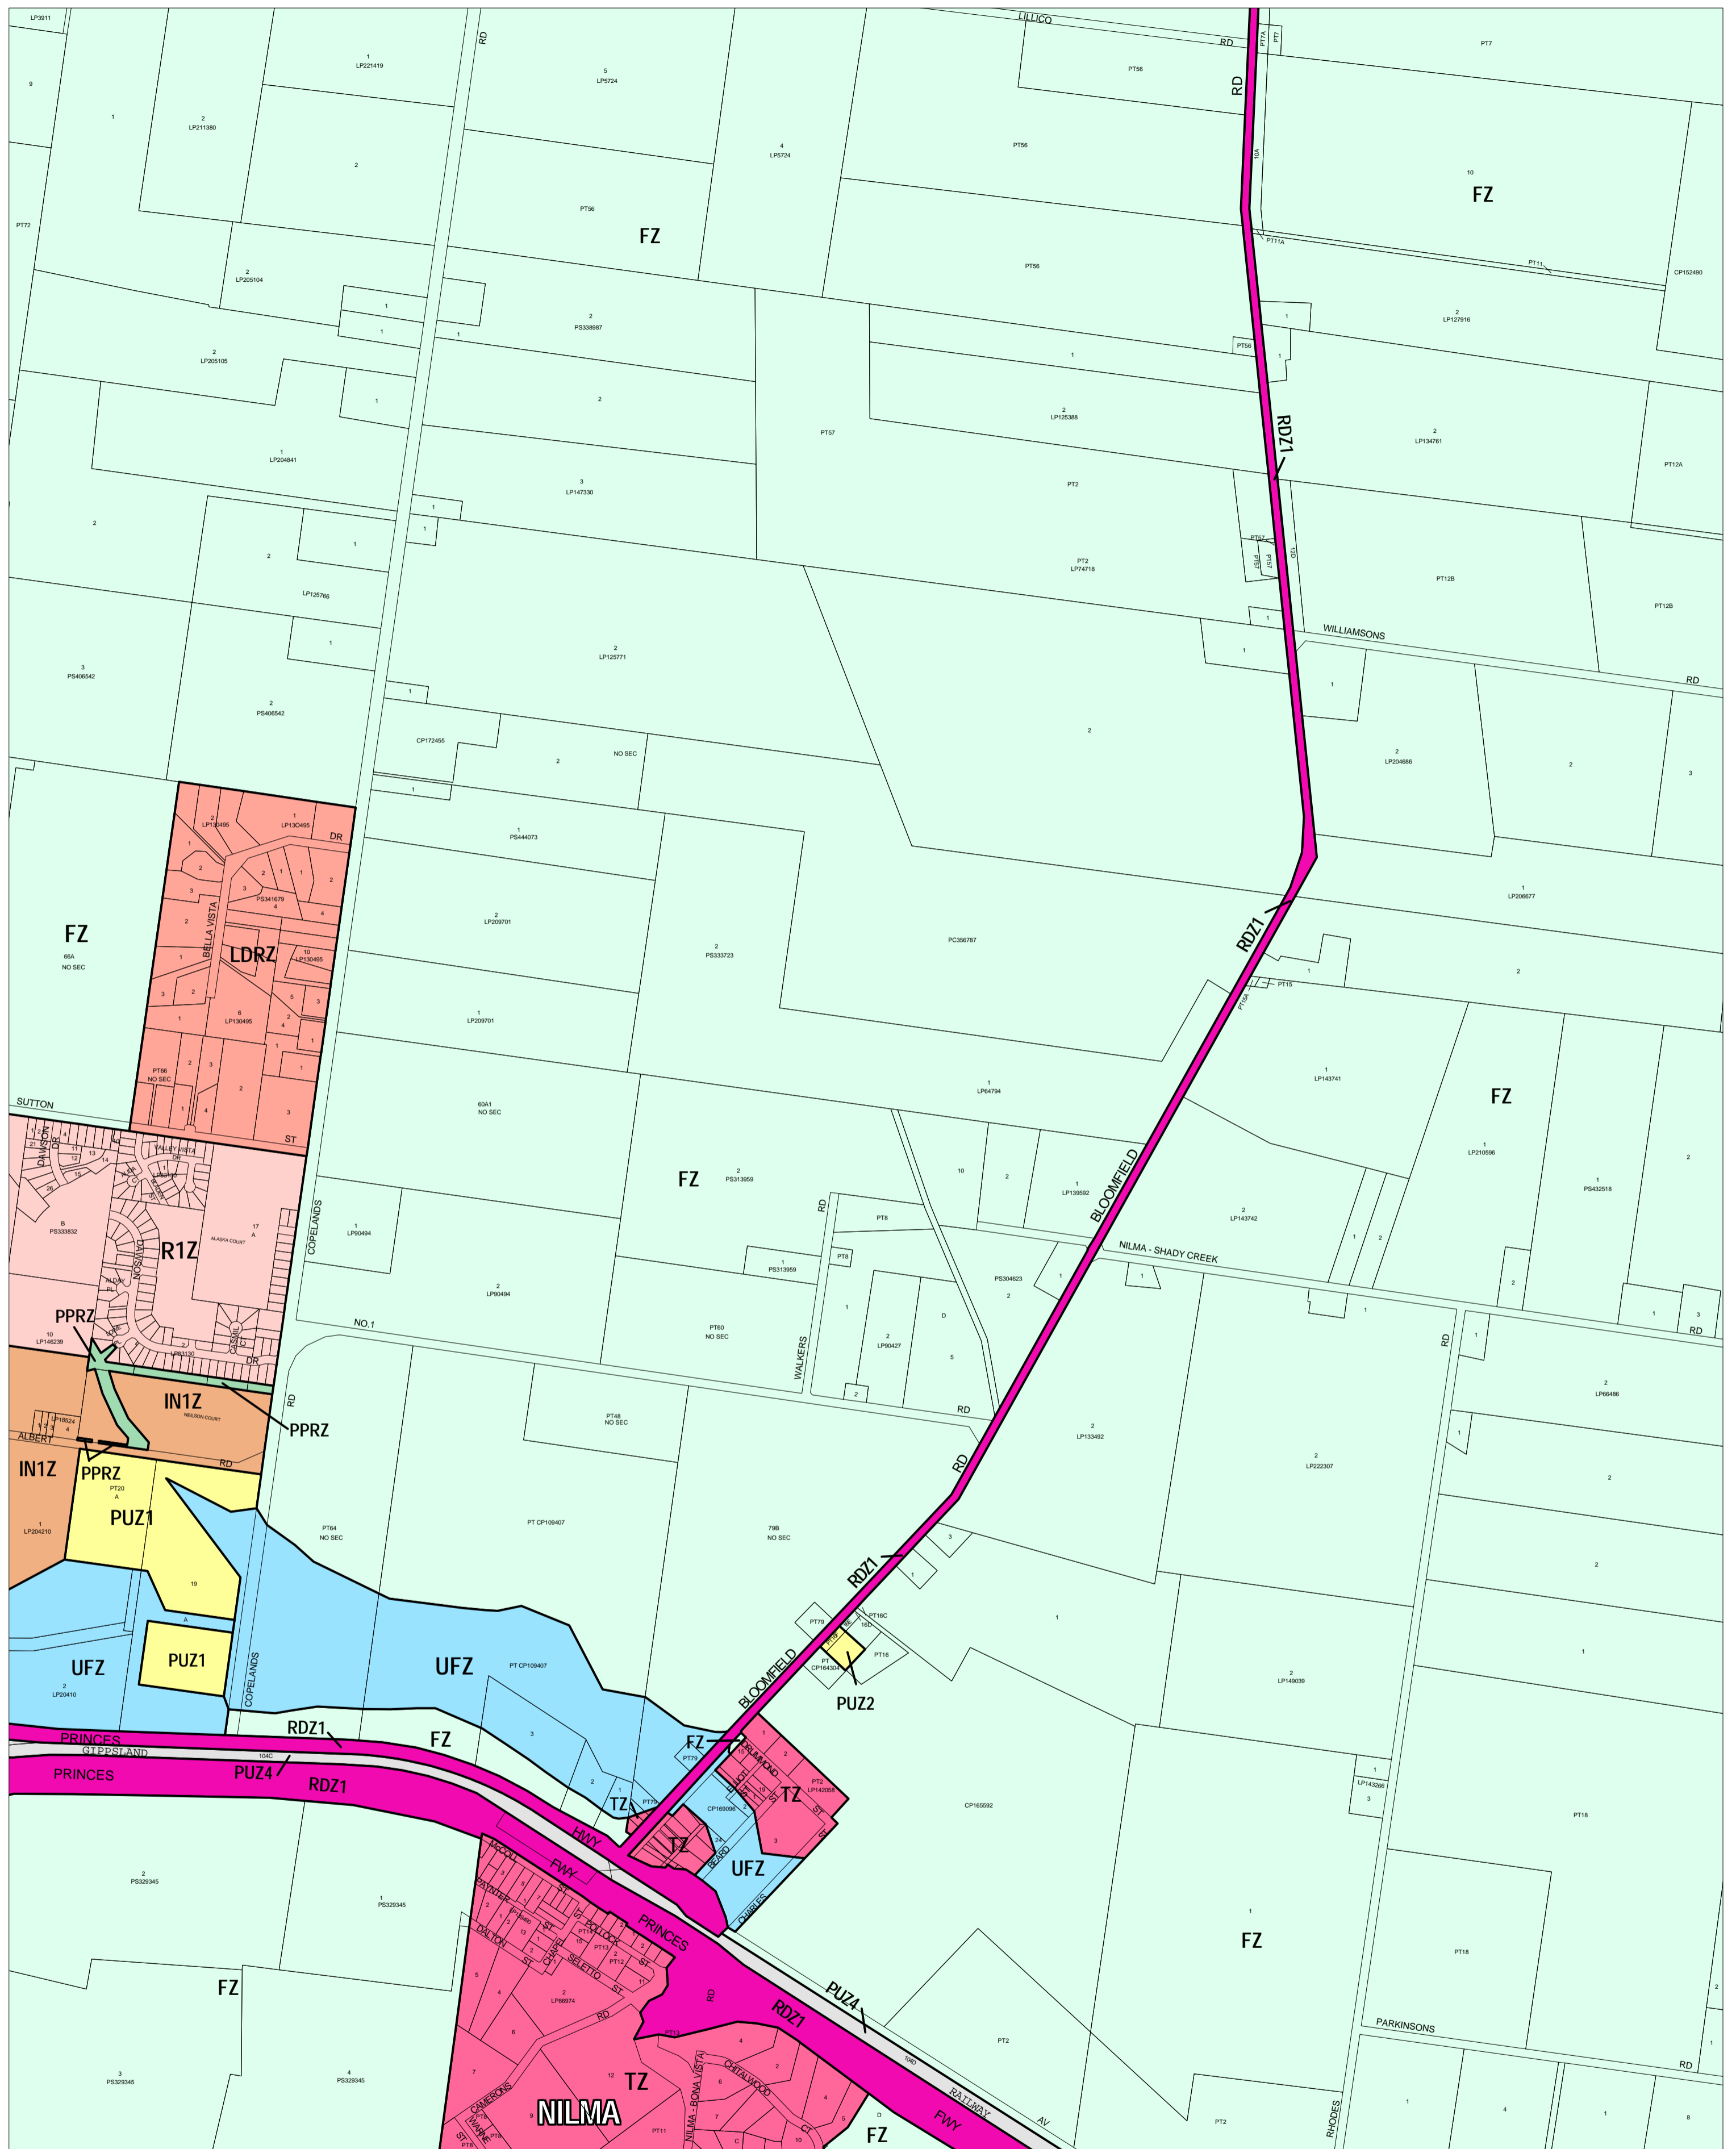

BAW BAW PLANNING SCHEME - LOCAL PROVISION

Industrial	R1Z Residential 1 Zone
IN1Z Industrial 1 Zone	TZ Township Zone
Public Land	Rural
PPRZ Public Park And Recreation Zone	FZ Farming Zone
PUZ2 Public Use Zone - Education	Special Purpose
PUZ1 Public Use Zone - Service And Utility	UFZ Urban Floodway Zone
PUZ4 Public Use Zone - Transport	
Road Zone - Category 1	
Residential	
LDRZ Low Density Residential Zone	

AUSTRALIAN MAP GRID ZONE 55

Printed: 1/2/2008

AMENDMENT C48