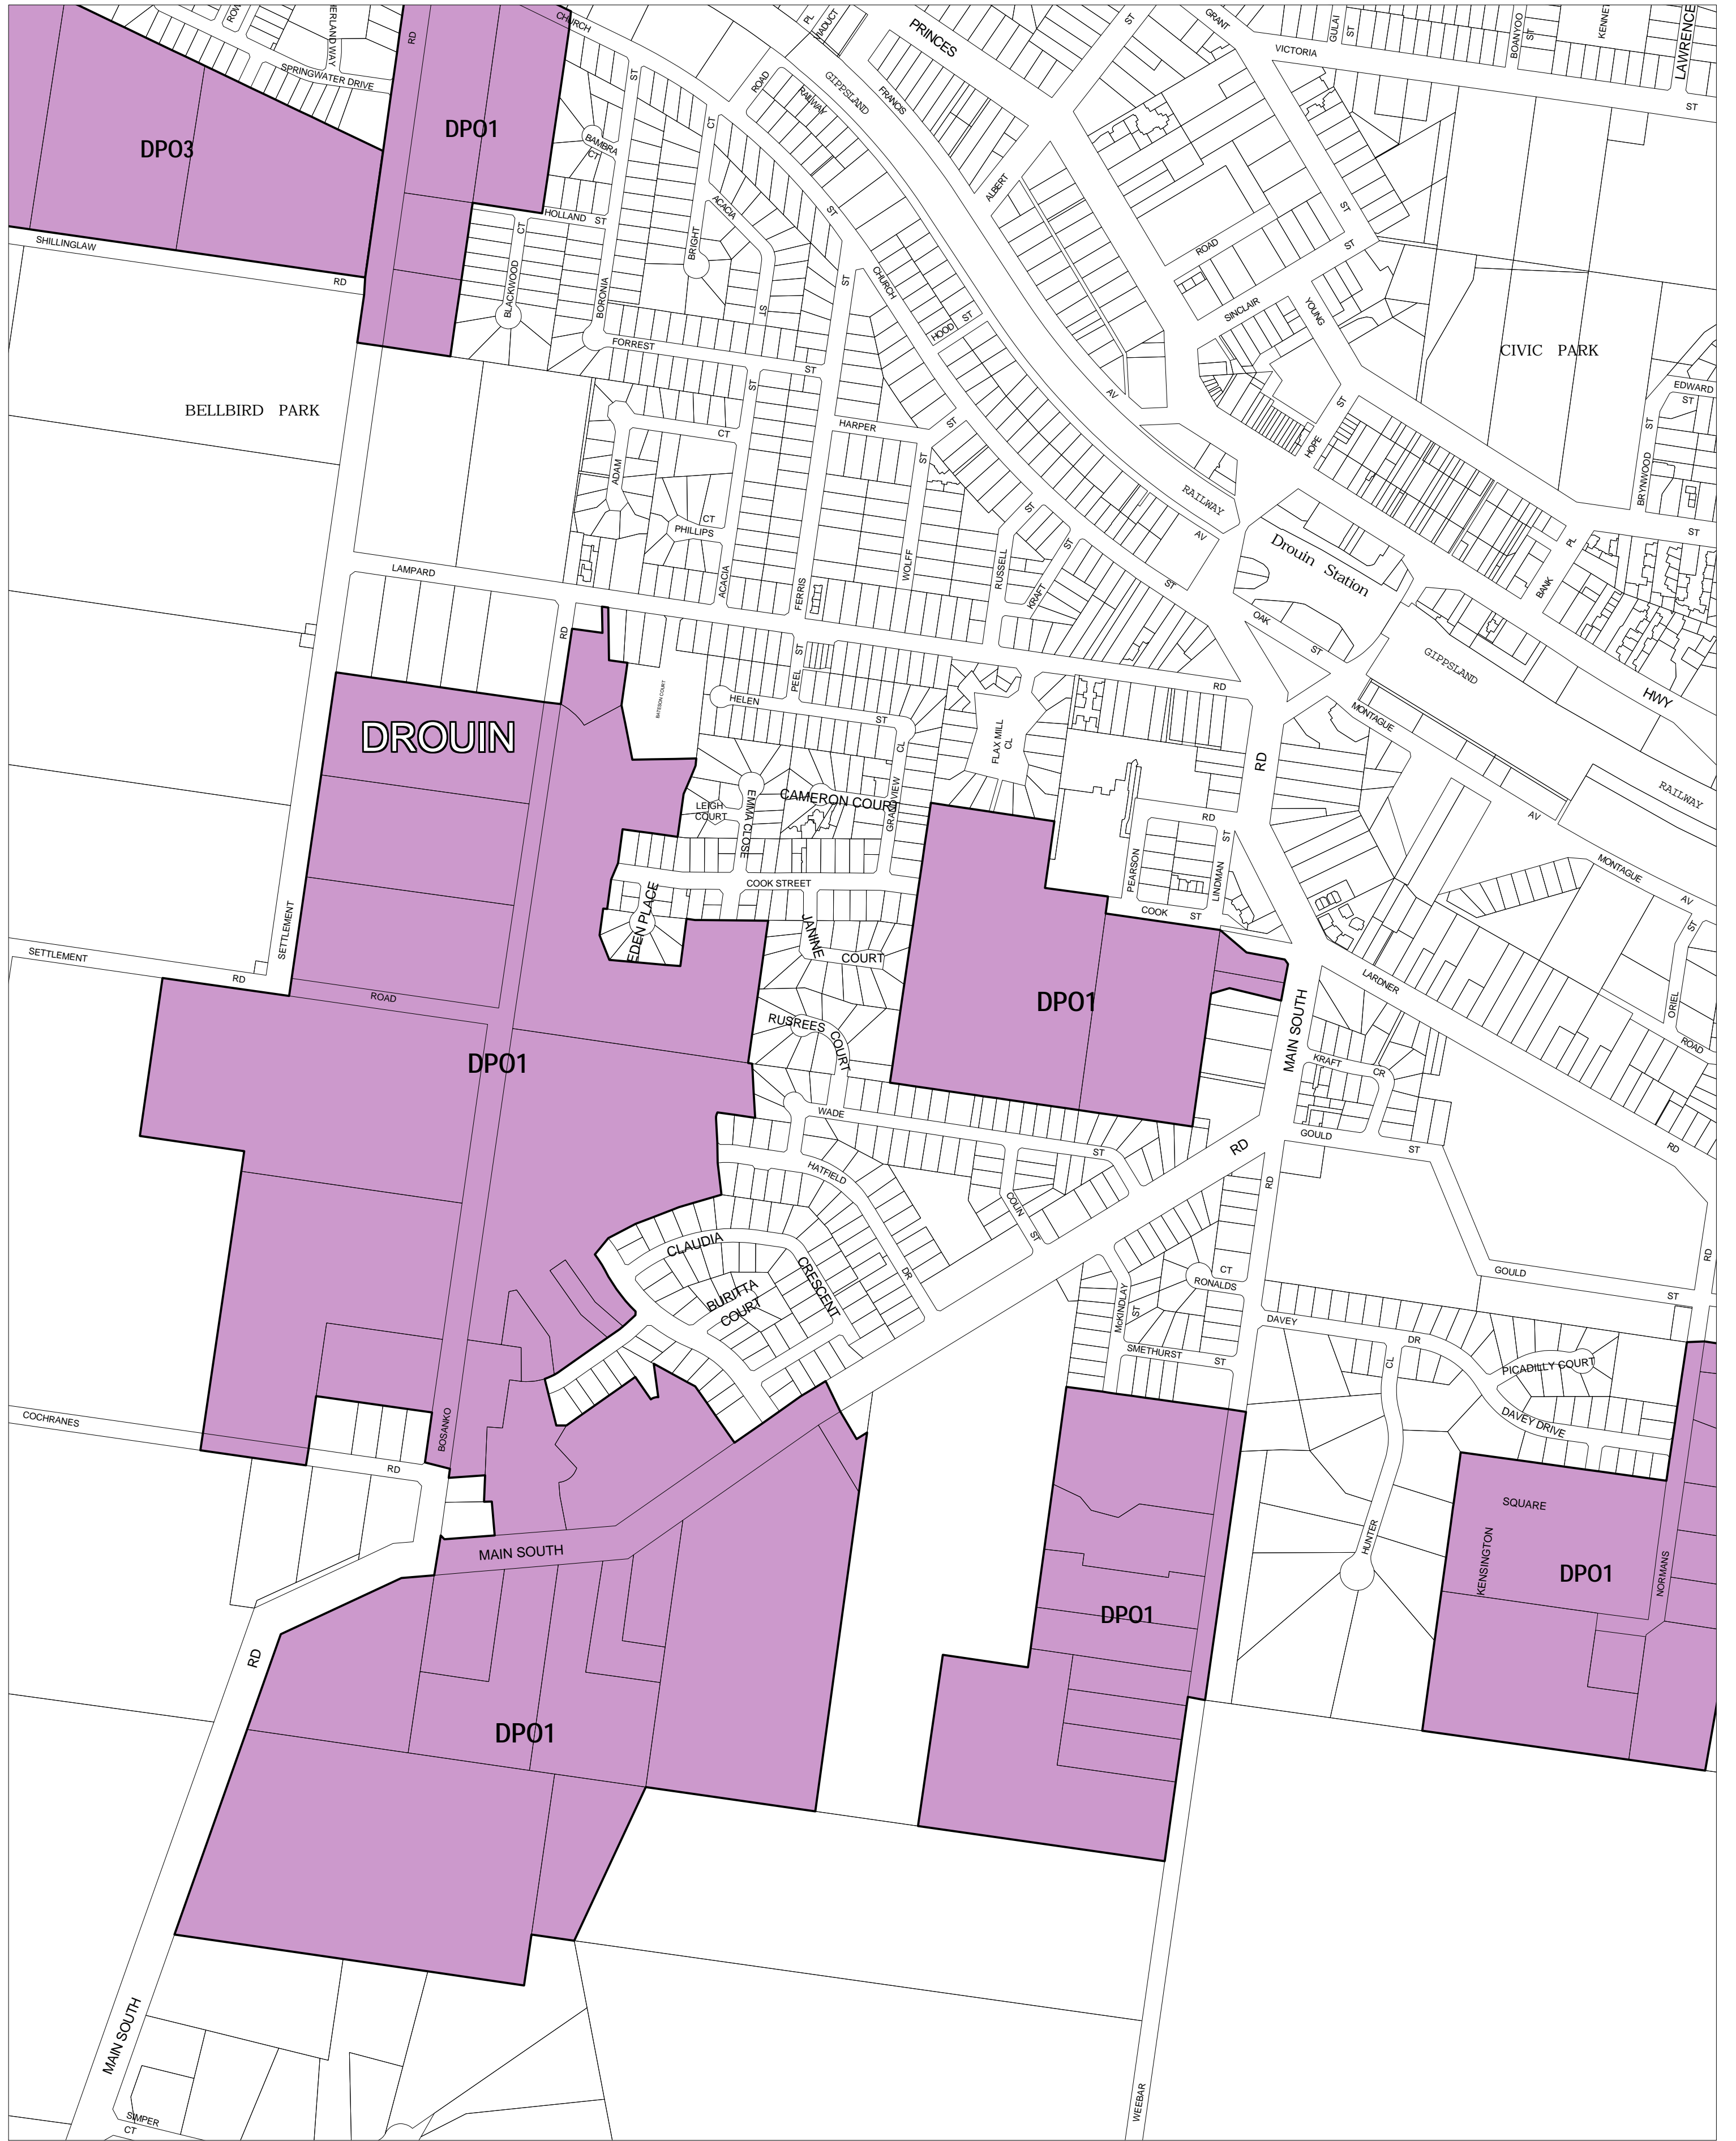

BAW BAW PLANNING SCHEME - LOCAL PROVISION

Overlays

- DPO1 Development Plan Overlay - Schedule 1
- DPO3 Development Plan Overlay - Schedule 3

100 200 300 400 500 m

AUSTRALIAN MAP GRID ZONE 55

INDEX TO ADJOINING METRIC SERIES MAP

1	2	3
4	5	6
7	8	9
10	11	12
13	14	15
16	17	18
19	20	21
22	23	24
25	26	27
28	29	30
31	32	33
34	35	36
37	38	39
40	41	42
43	44	45
46	47	48
49	50	51

Printed: 24/8/2007

AMENDMENT C46