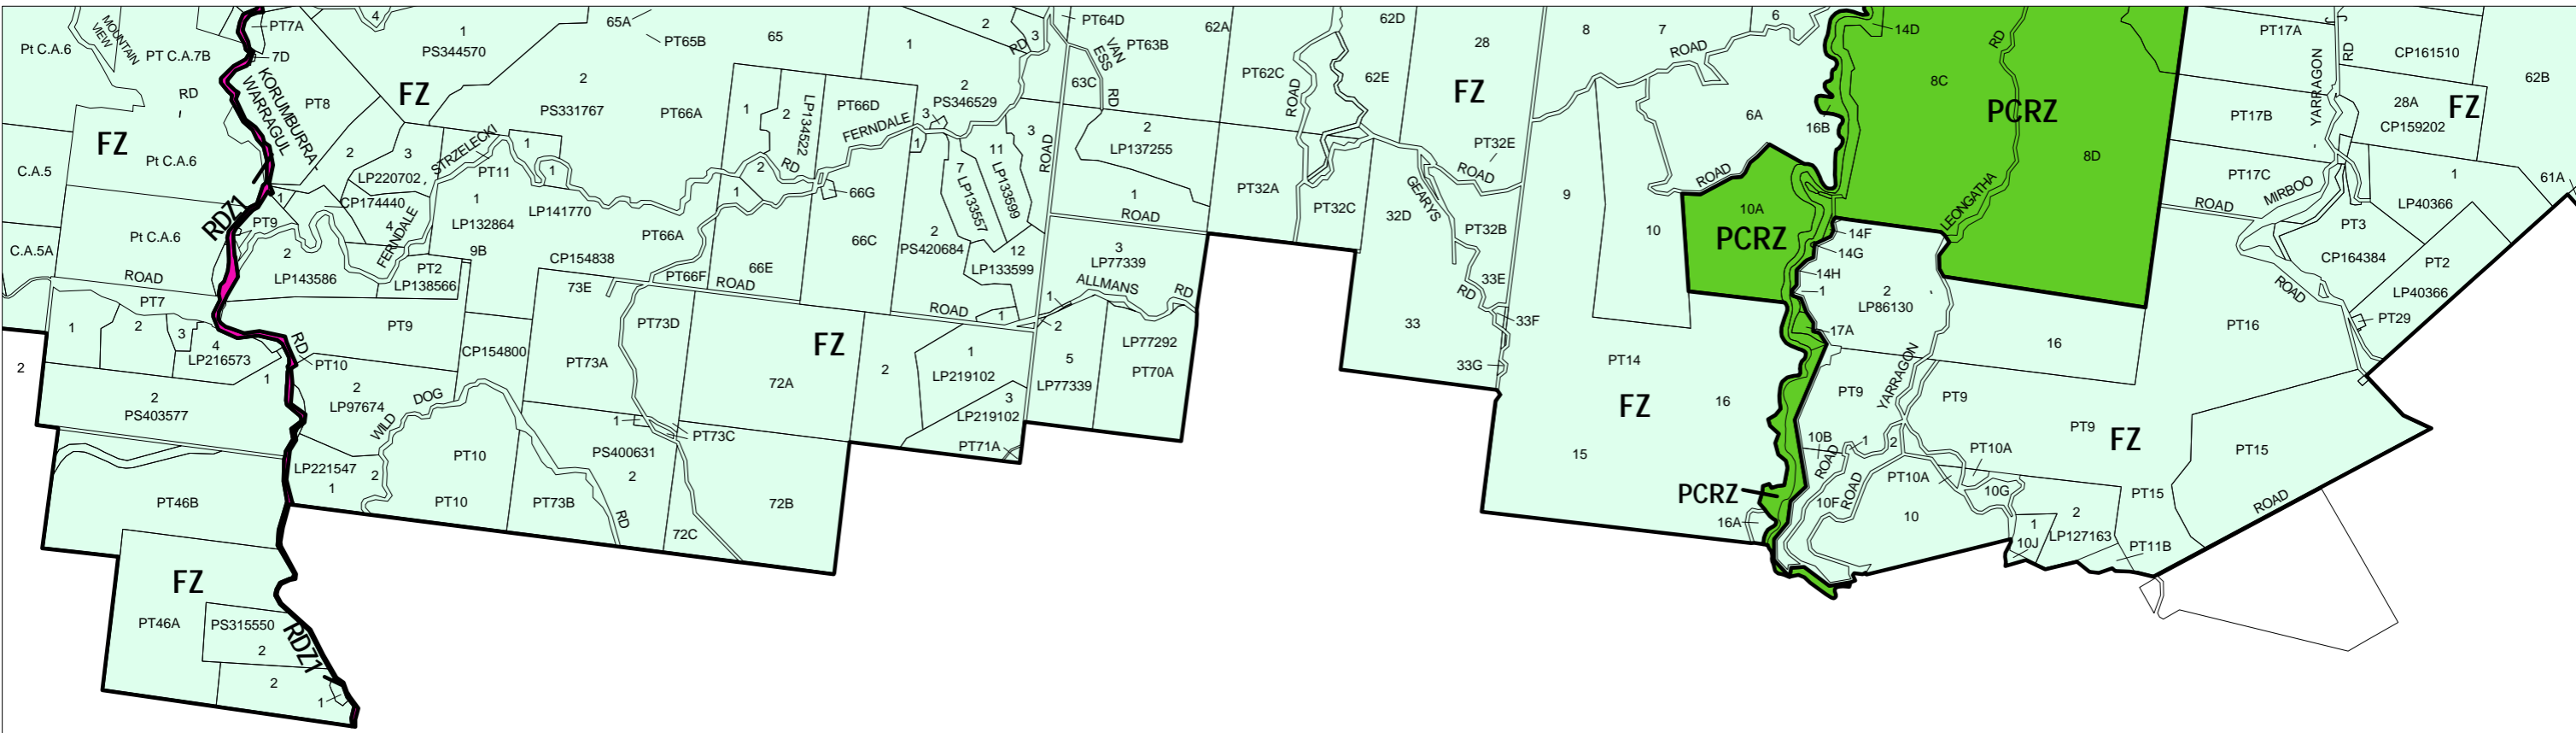

BAW BAW PLANNING SCHEME - LOCAL PROVISION

Public Land

- PCRZ Public Conservation And Resource Zone
- RDZ1 Road Zone Category 1

Rural

- FZ Farming Zone

Amendment C35
Printed: 8/3/2006