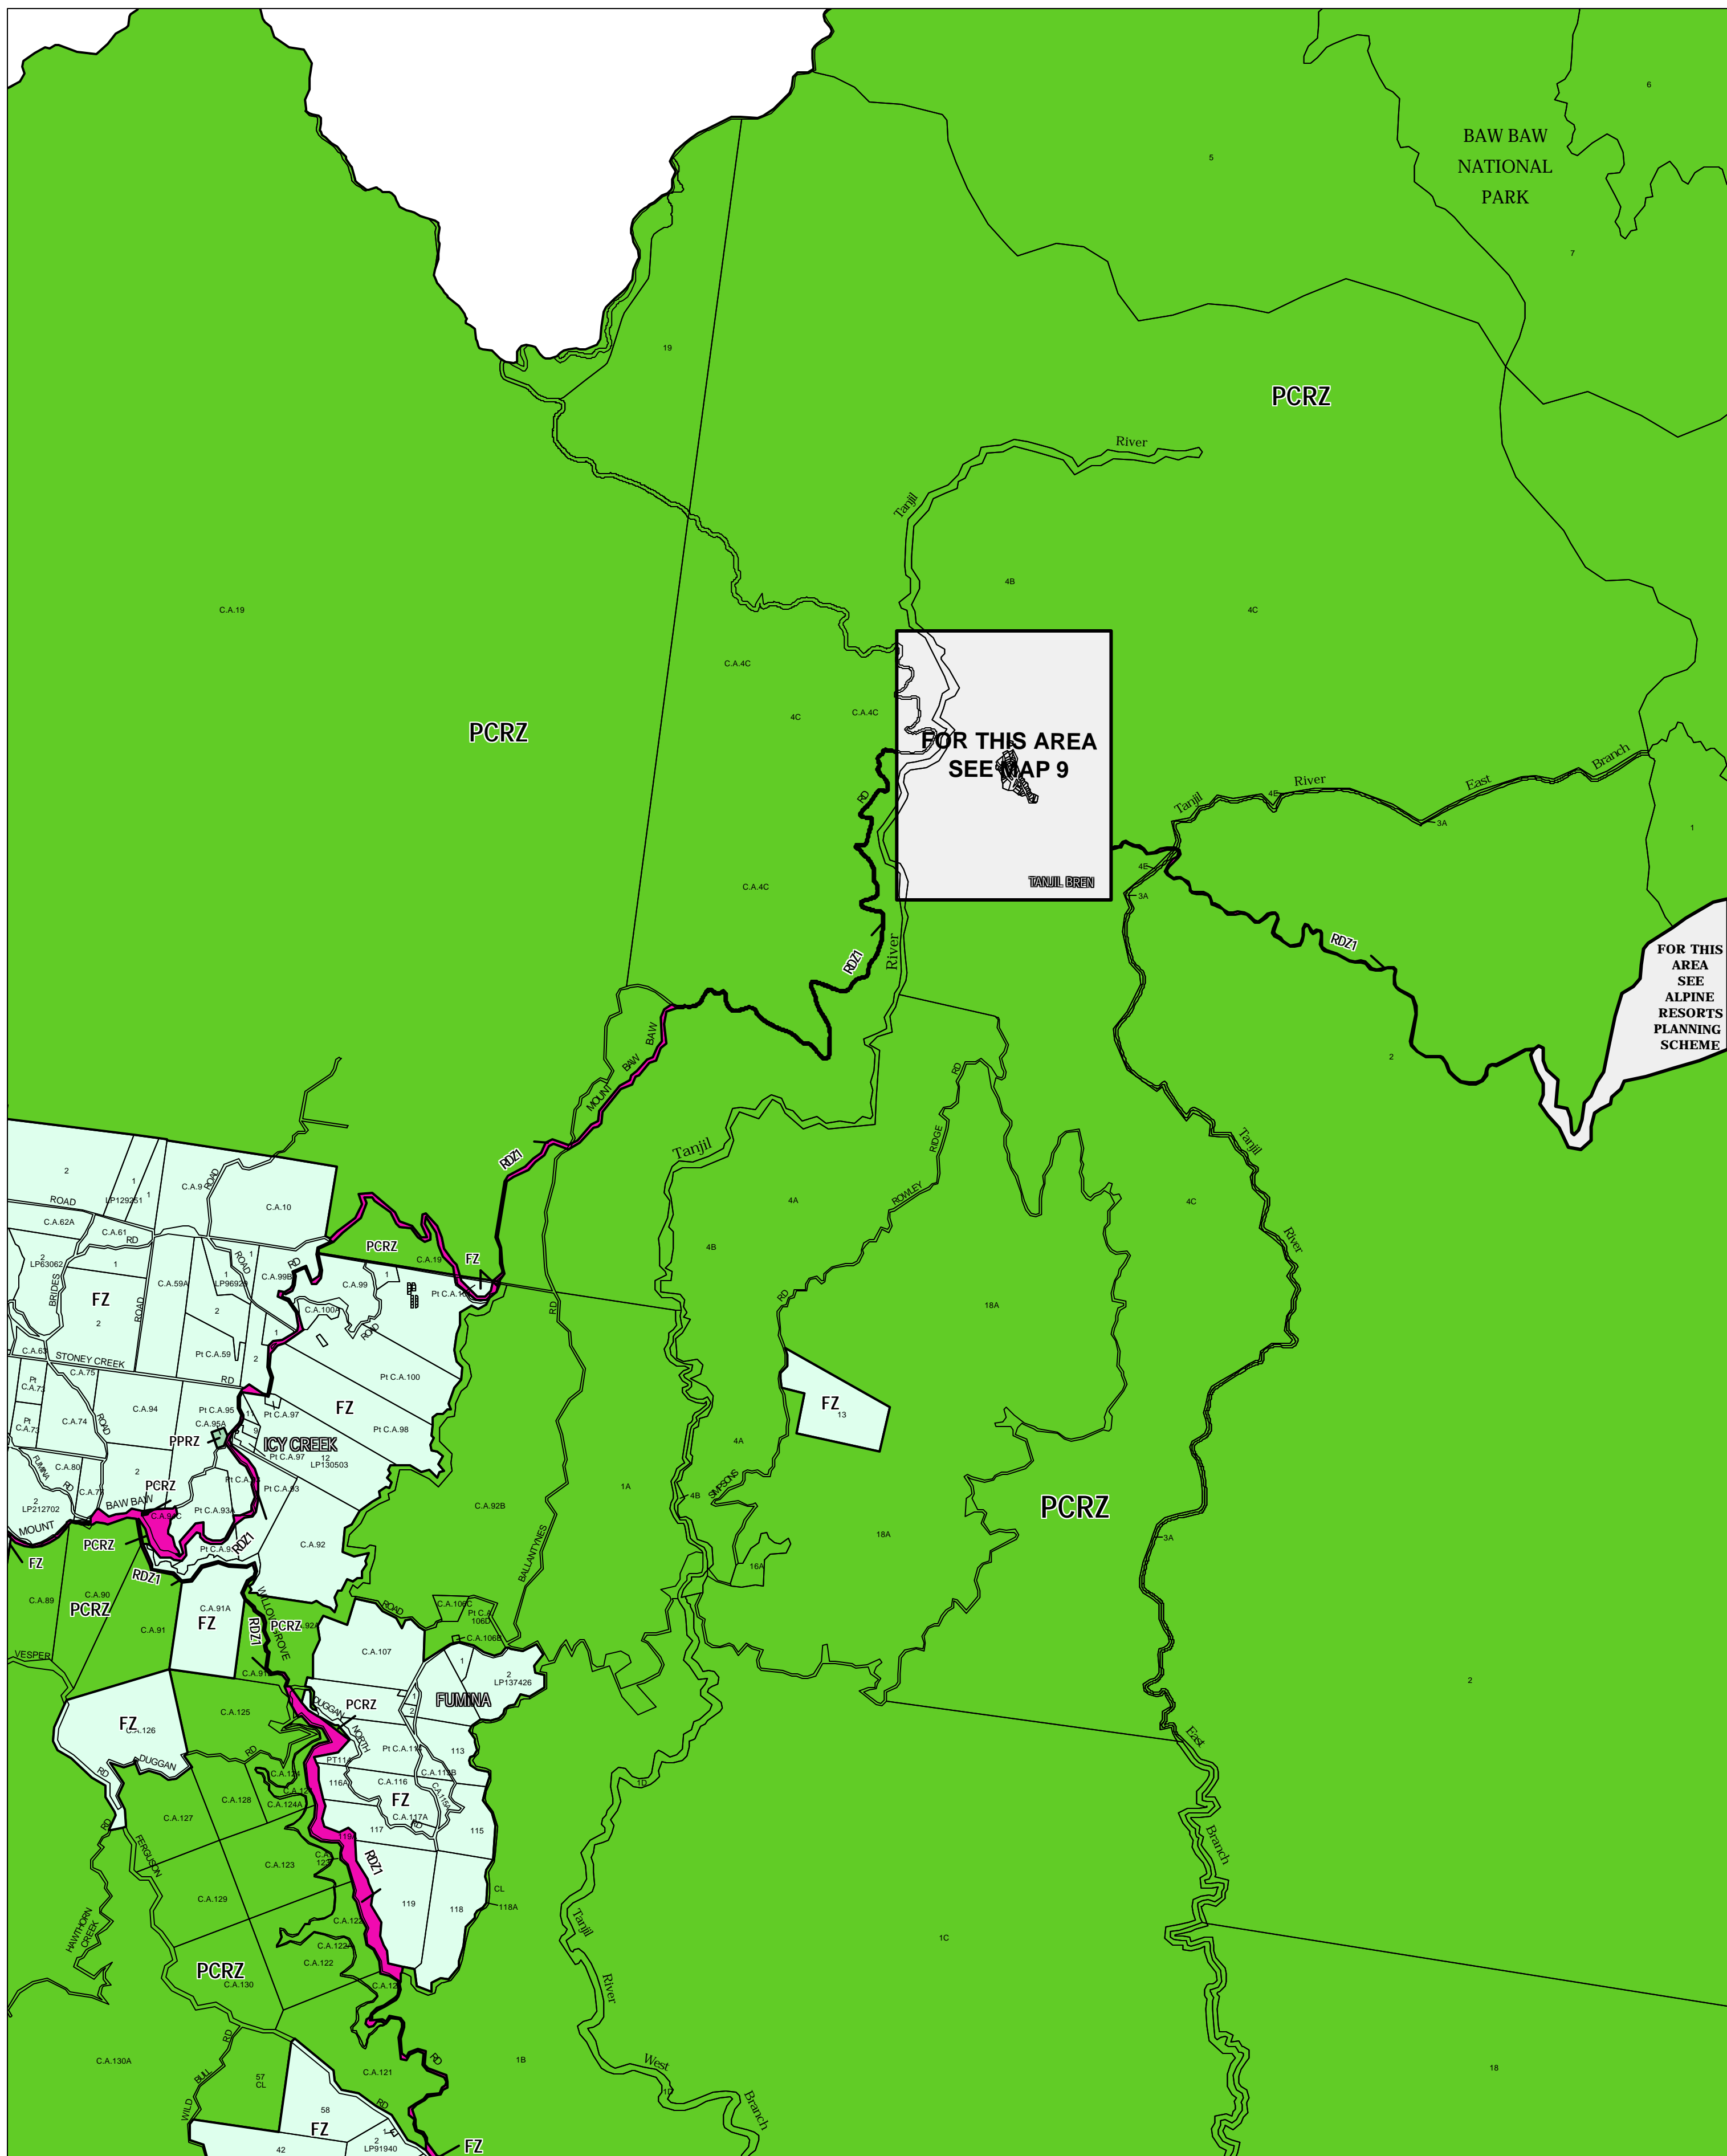

BAW BAW PLANNING SCHEME - LOCAL PROVISION

Public Land	
	Public Conservation And Resource Zone
	Public Park And Recreation Zone
	Road Zone - Category 1
Rural	
	Farming Zone

Printed: 22/2/2010

AMENDMENT C73

ZONES

MAP No 8