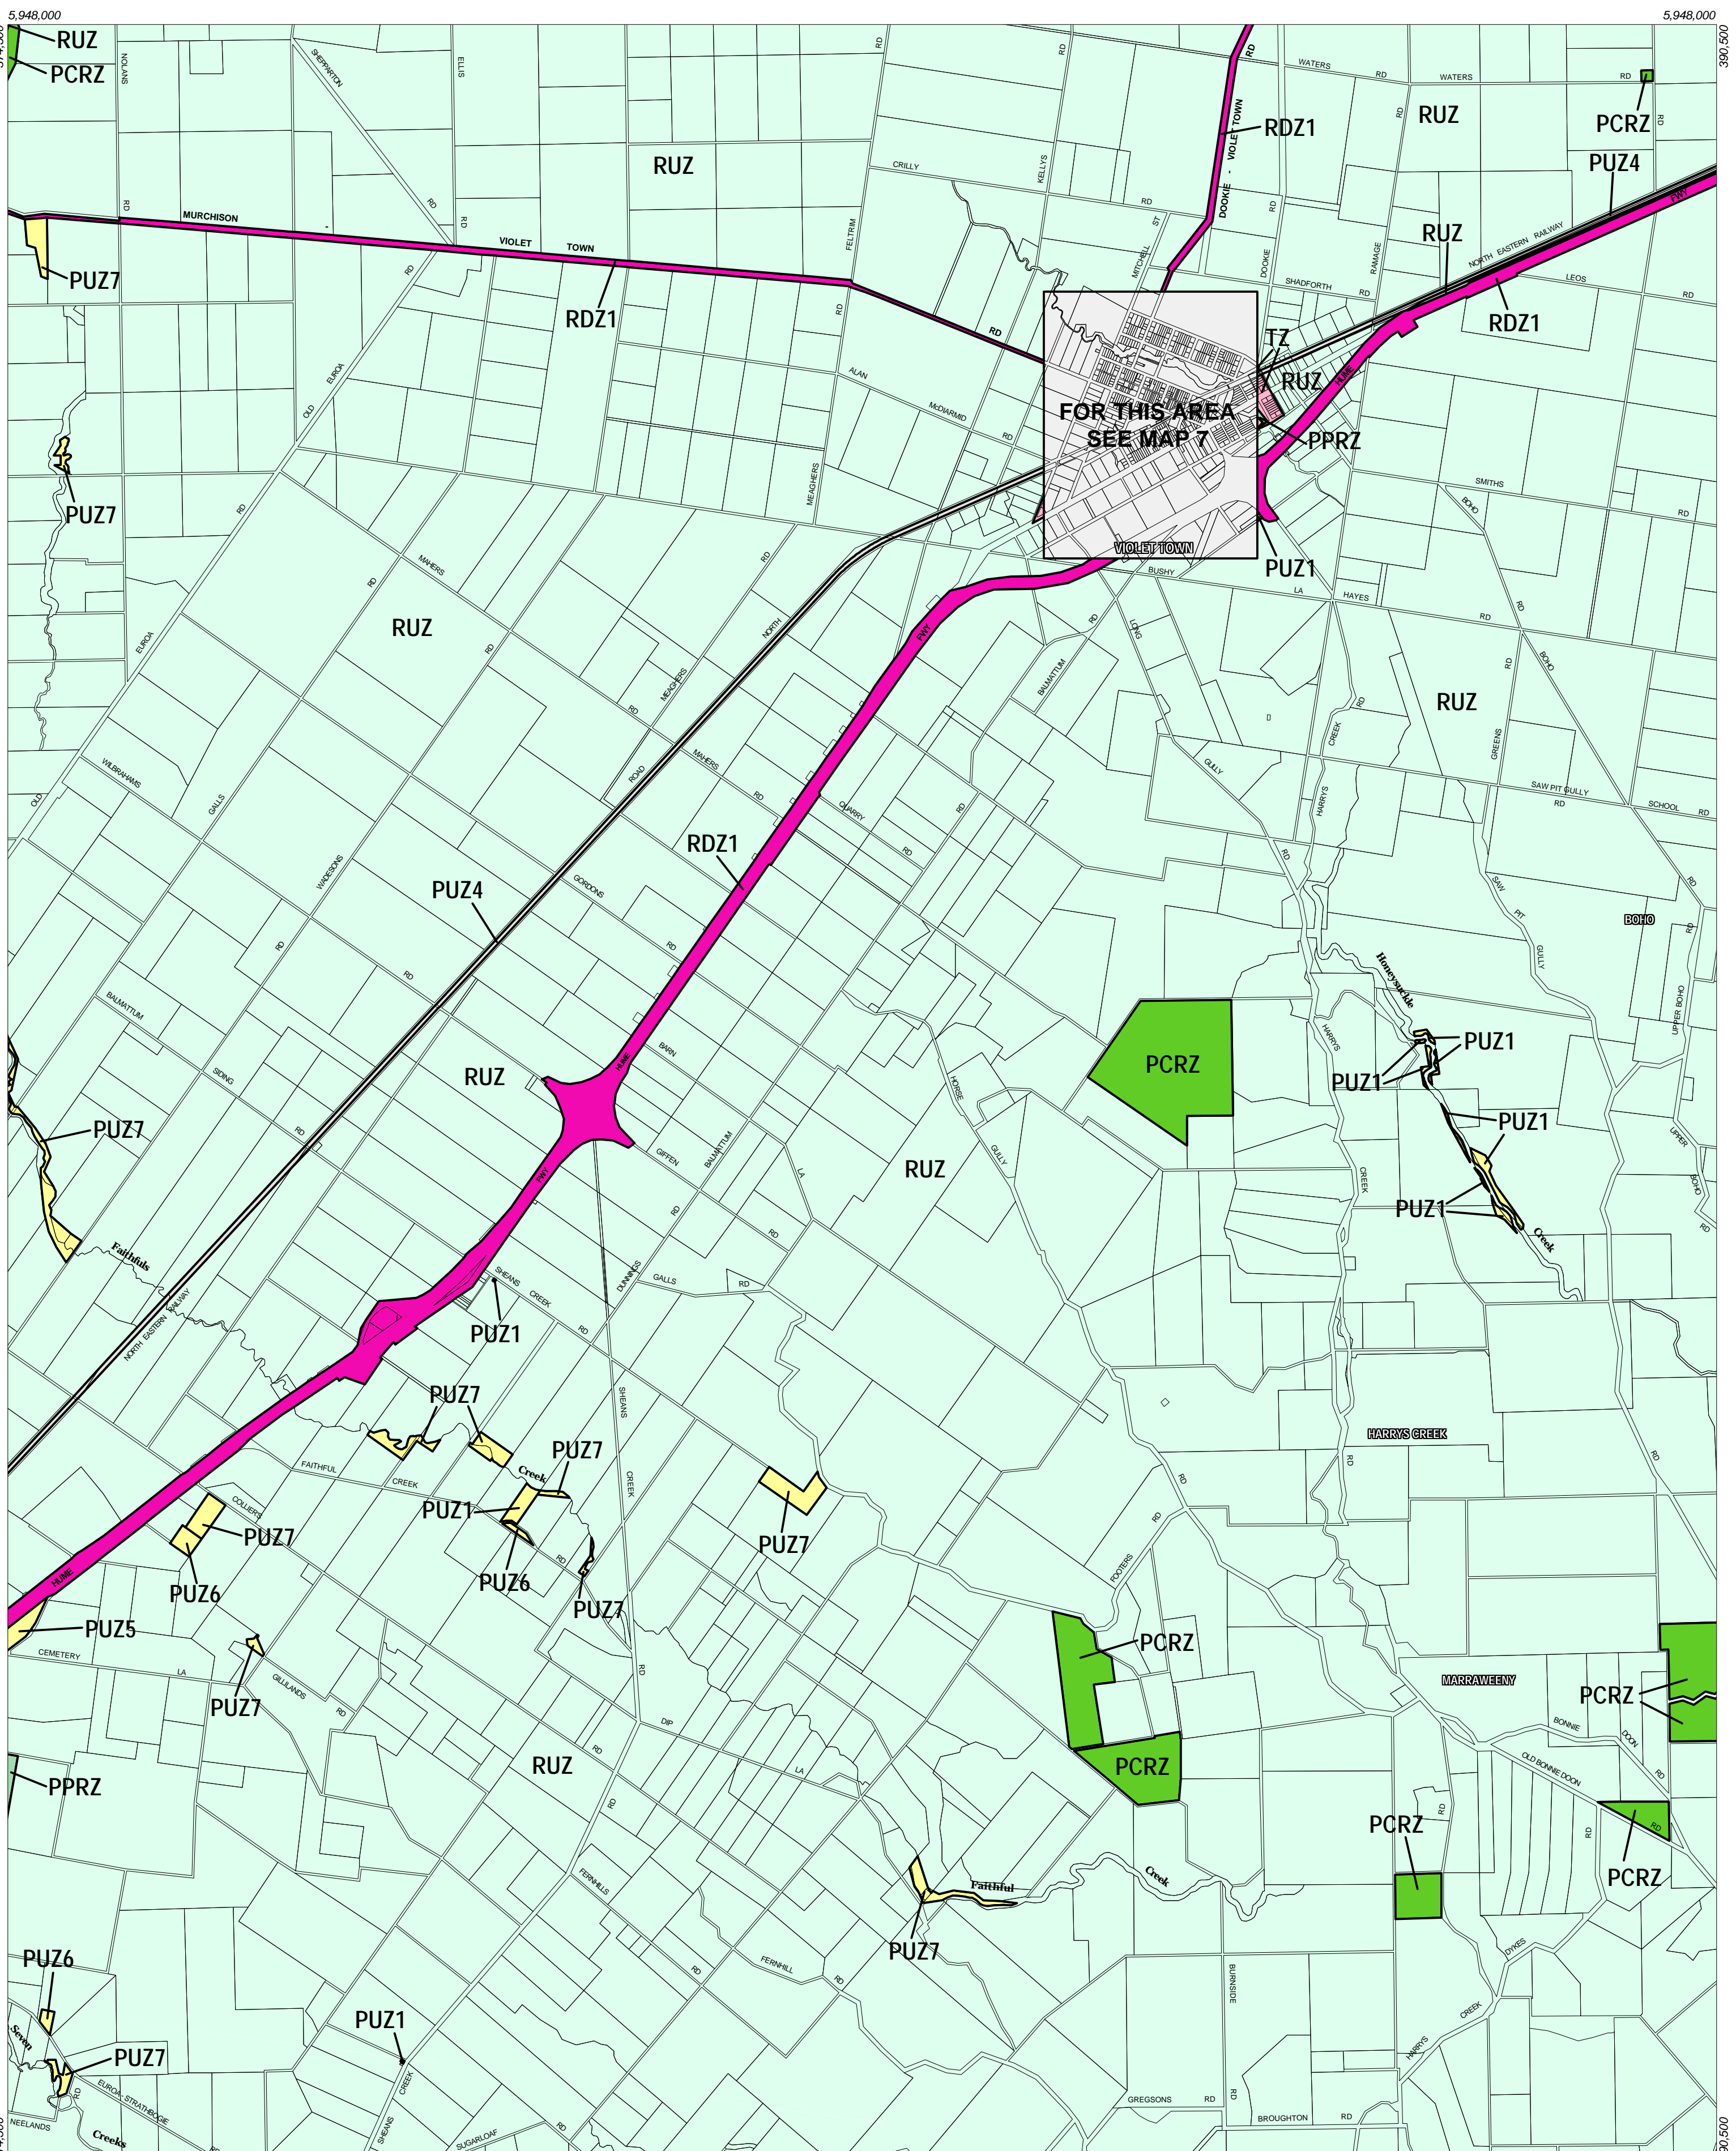

STRATHBOGIE PLANNING SCHEME - LOCAL PROVISION

Public Land	Residential
Pcrz Public Conservation And Resource Zone	Tz Township Zone
Pprz Public Park And Recreation Zone	Ruz Rural Zone
Puz5 Public Use Zone Cemetery/crematorium	
Puz6 Public Use Zone Local Government	
Puz7 Public Use Zone Other Public Use	
Puz1 Public Use Zone Service And Utility	
Puz4 Public Use Zone Transport	
Rdz1 Road Zone Category 1	

AUSTRALIAN MAP GRID ZONE 55

Printed: 19/6/2003