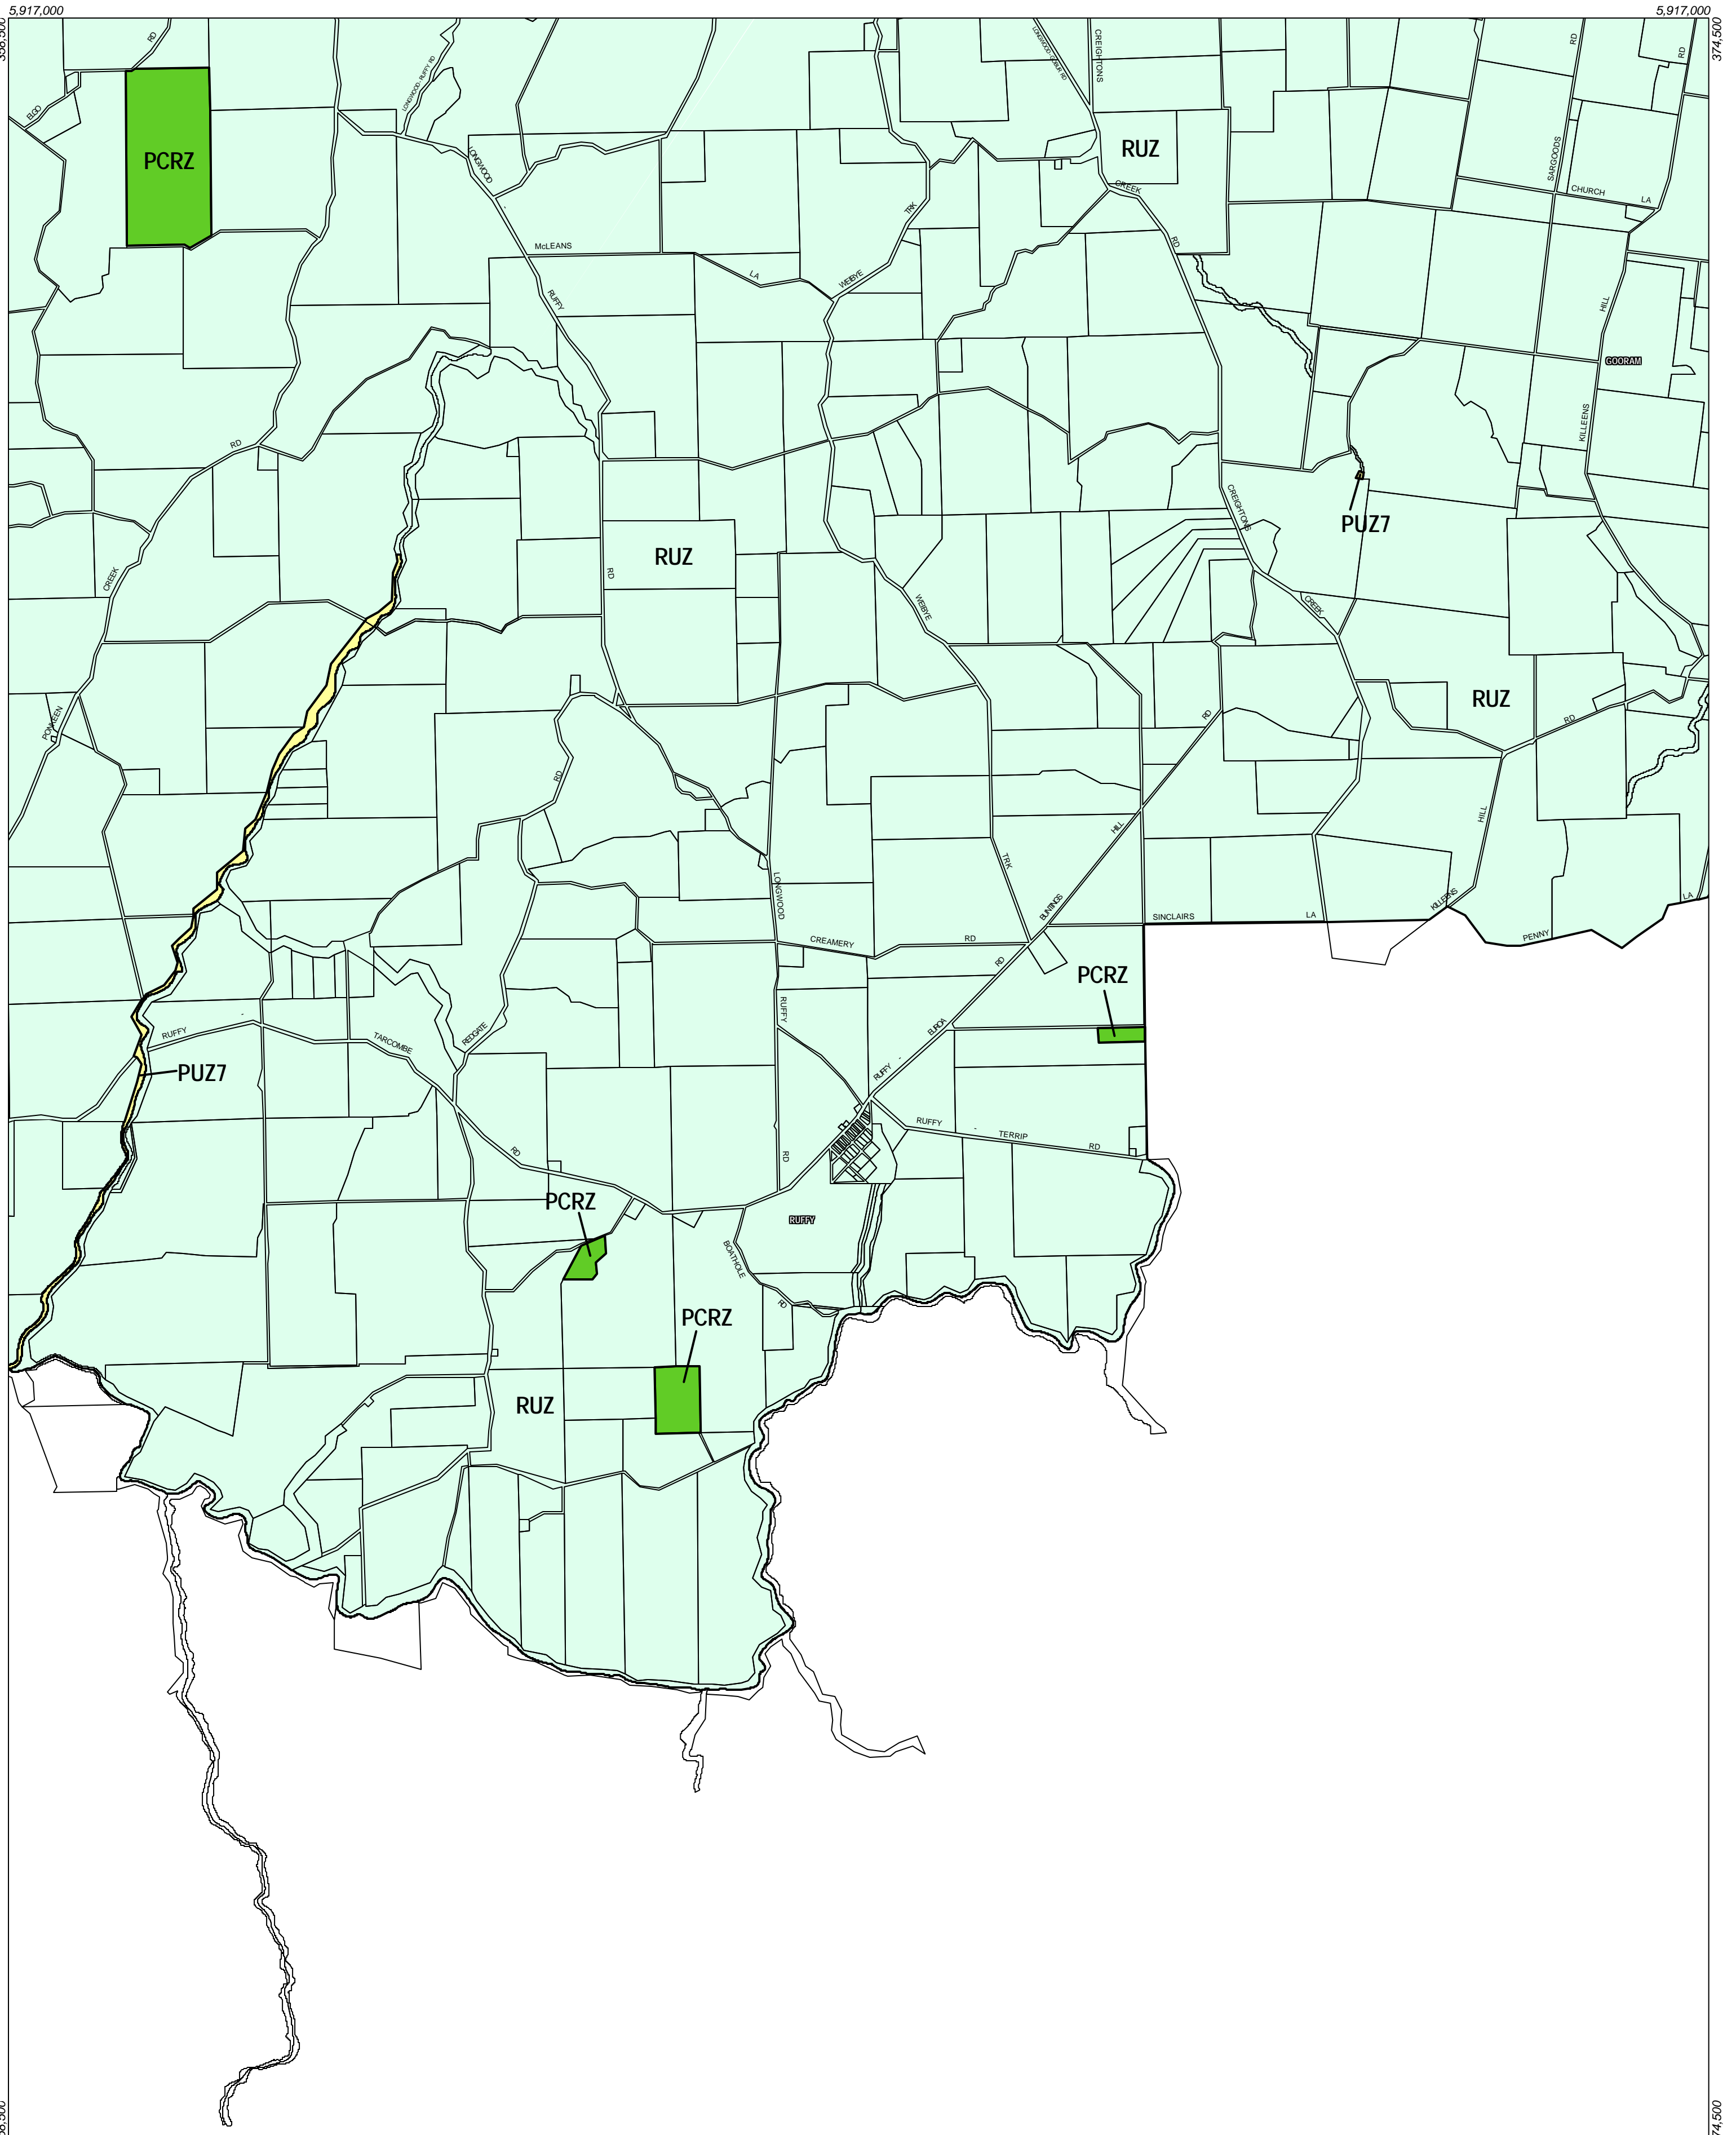

STRATHBOGIE PLANNING SCHEME - LOCAL PROVISION

This publication is copyright. No part may be reproduced by any process except in accordance with the provisions of the Copyright Act 1968, State of Victoria.

This map should be read in conjunction with additional Planning Overlay Maps (if applicable) as indicated on the INDEX TO MAPS.

Public Land	
	Public Conservation And Resource Zone
	Public Use Zone Other Public Use
Rural	
	Rural Zone

THIS MAP INCORPORATES APPROVED ZONES AS AT: 07-10-1999
Printed: 19/6/2003