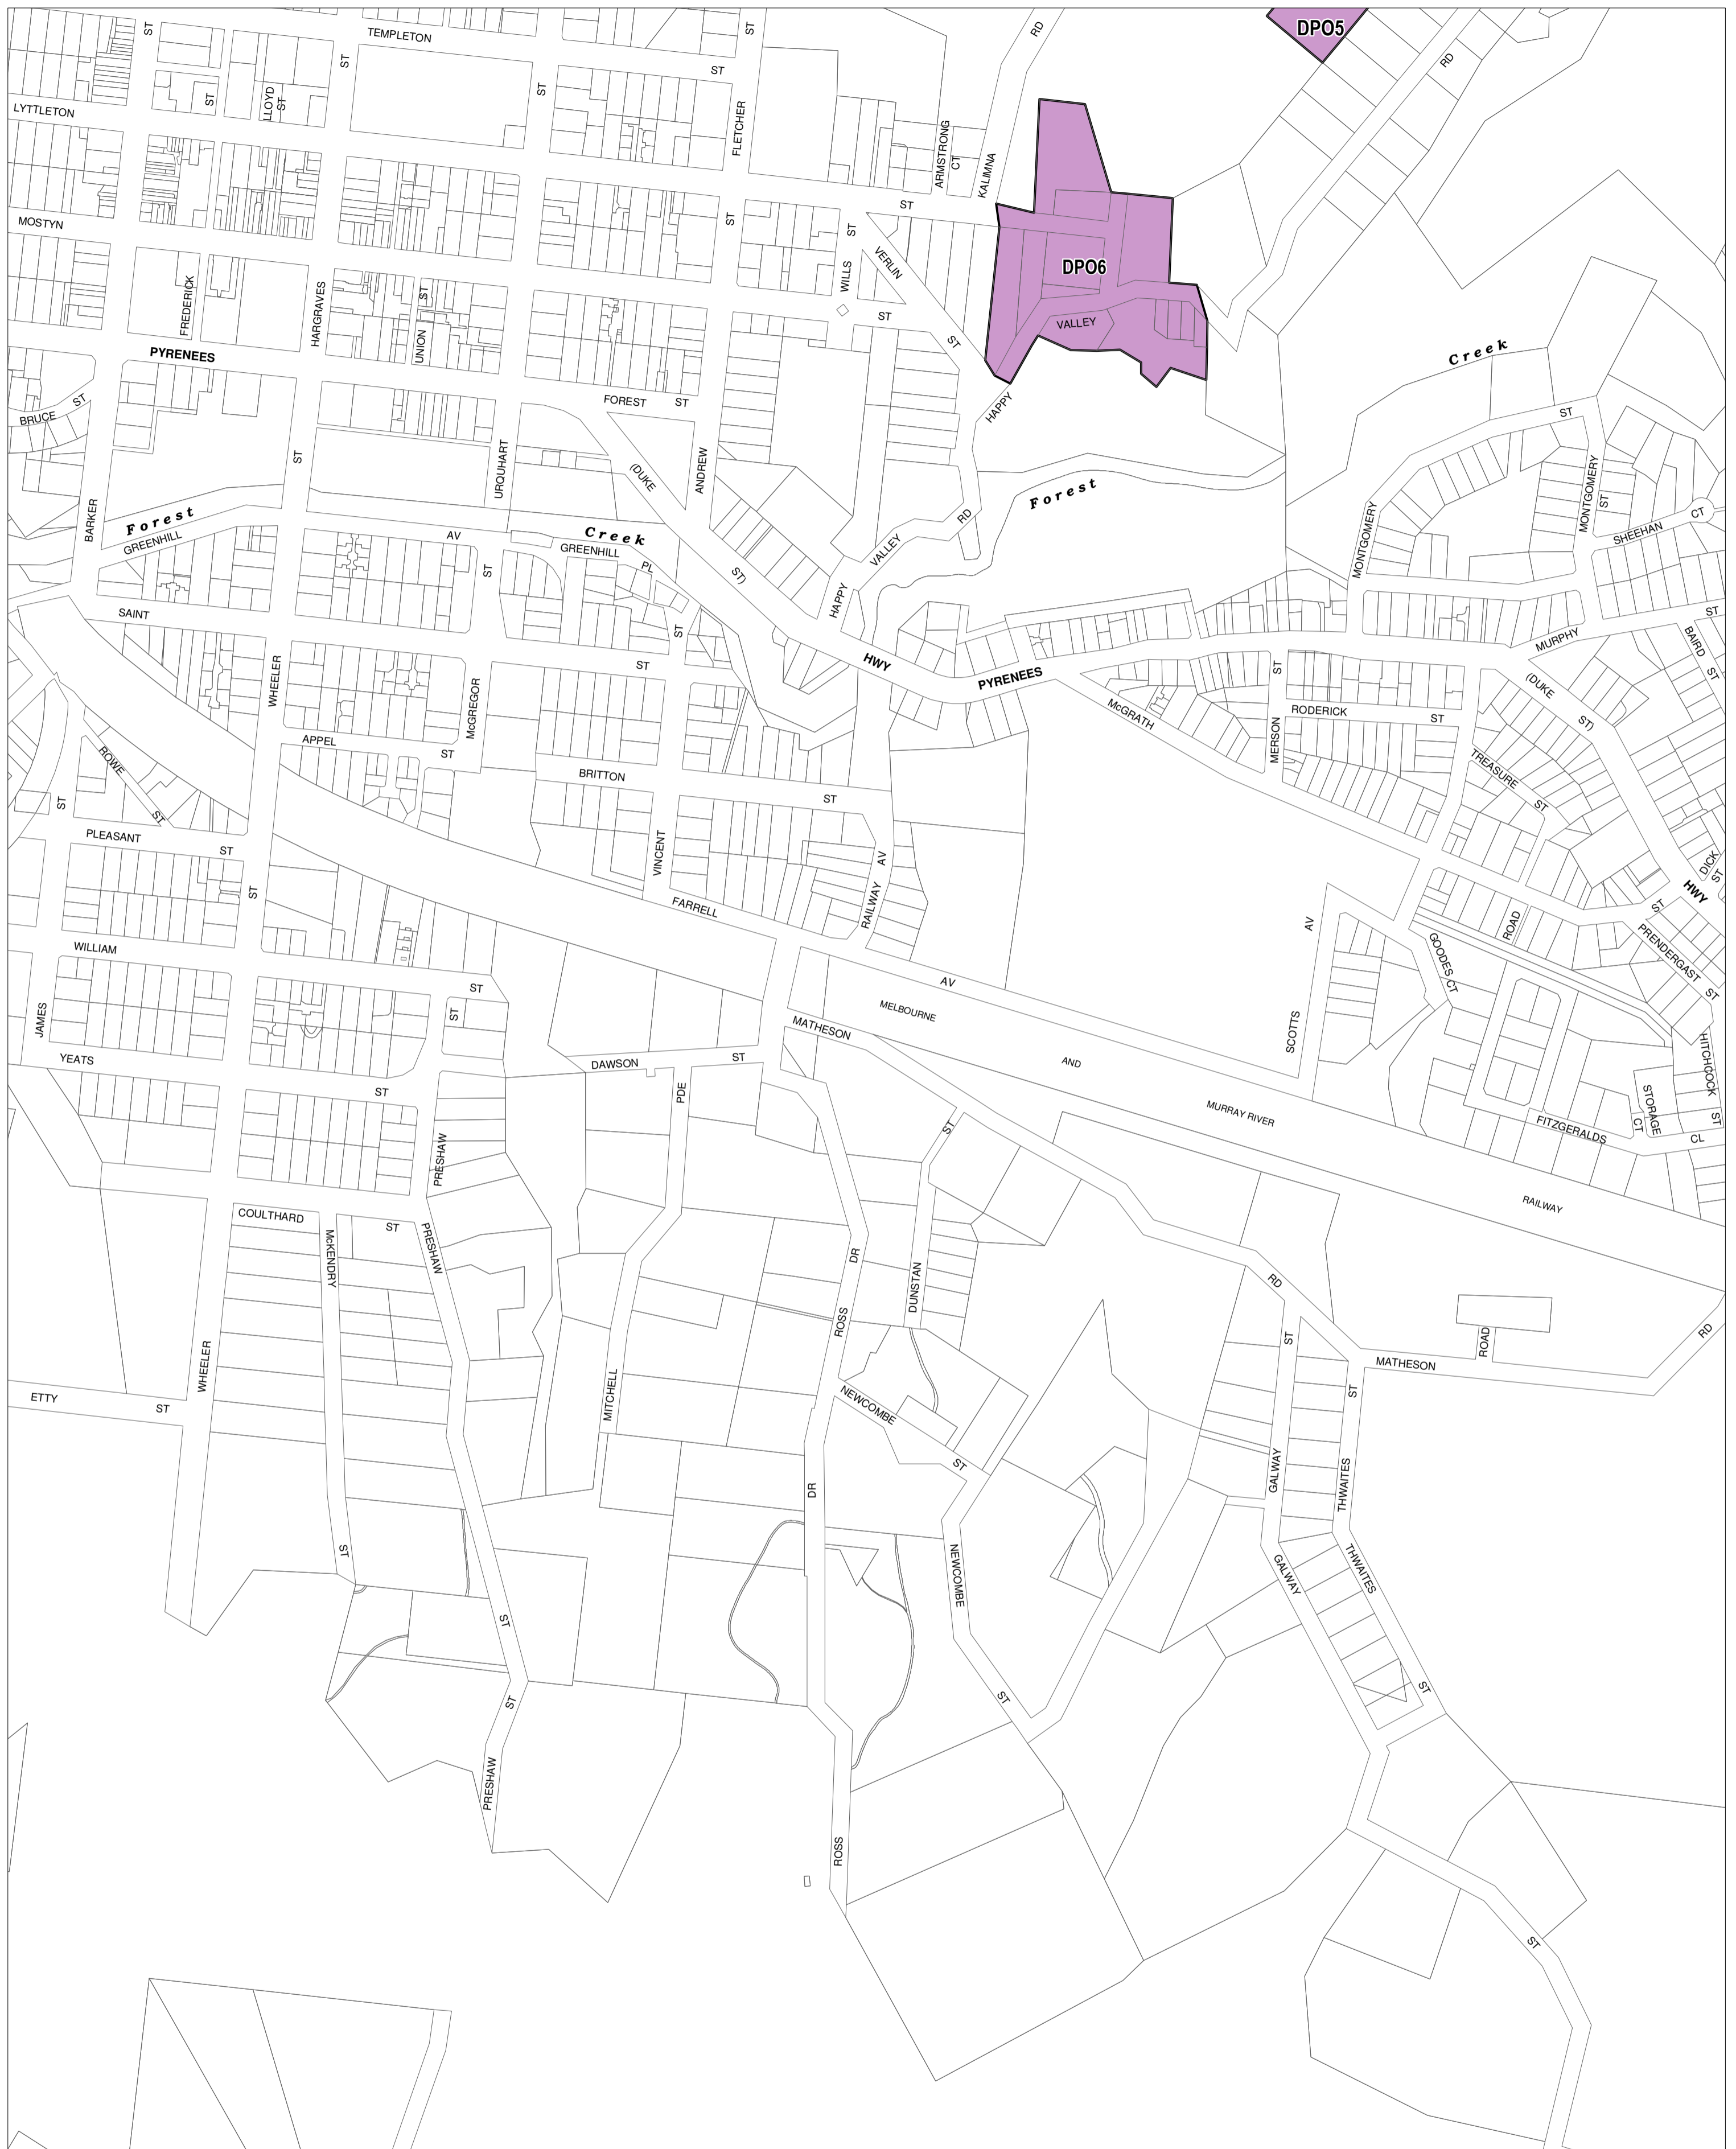

MOUNT ALEXANDER PLANNING SCHEME - LOCAL PROVISION

Overlays

- DPO5 Development Plan Overlay - Schedule 5
- DPO6 Development Plan Overlay - Schedule 6

100 0 100 200 300 400 500 m

AUSTRALIAN MAP GRID ZONE 55

INDEX TO ADJOINING METRIC SERIES MAP

1	2	3	4	5	6	7	8	9
10	11	12	13	14	15	16	17	18
19	20	21	22	23	24	25	26	27
28	29	30	31	32	33	34	35	36
37	38	39	40	41	42	43	44	45

Printed: 29/8/2011

AMENDMENT C46