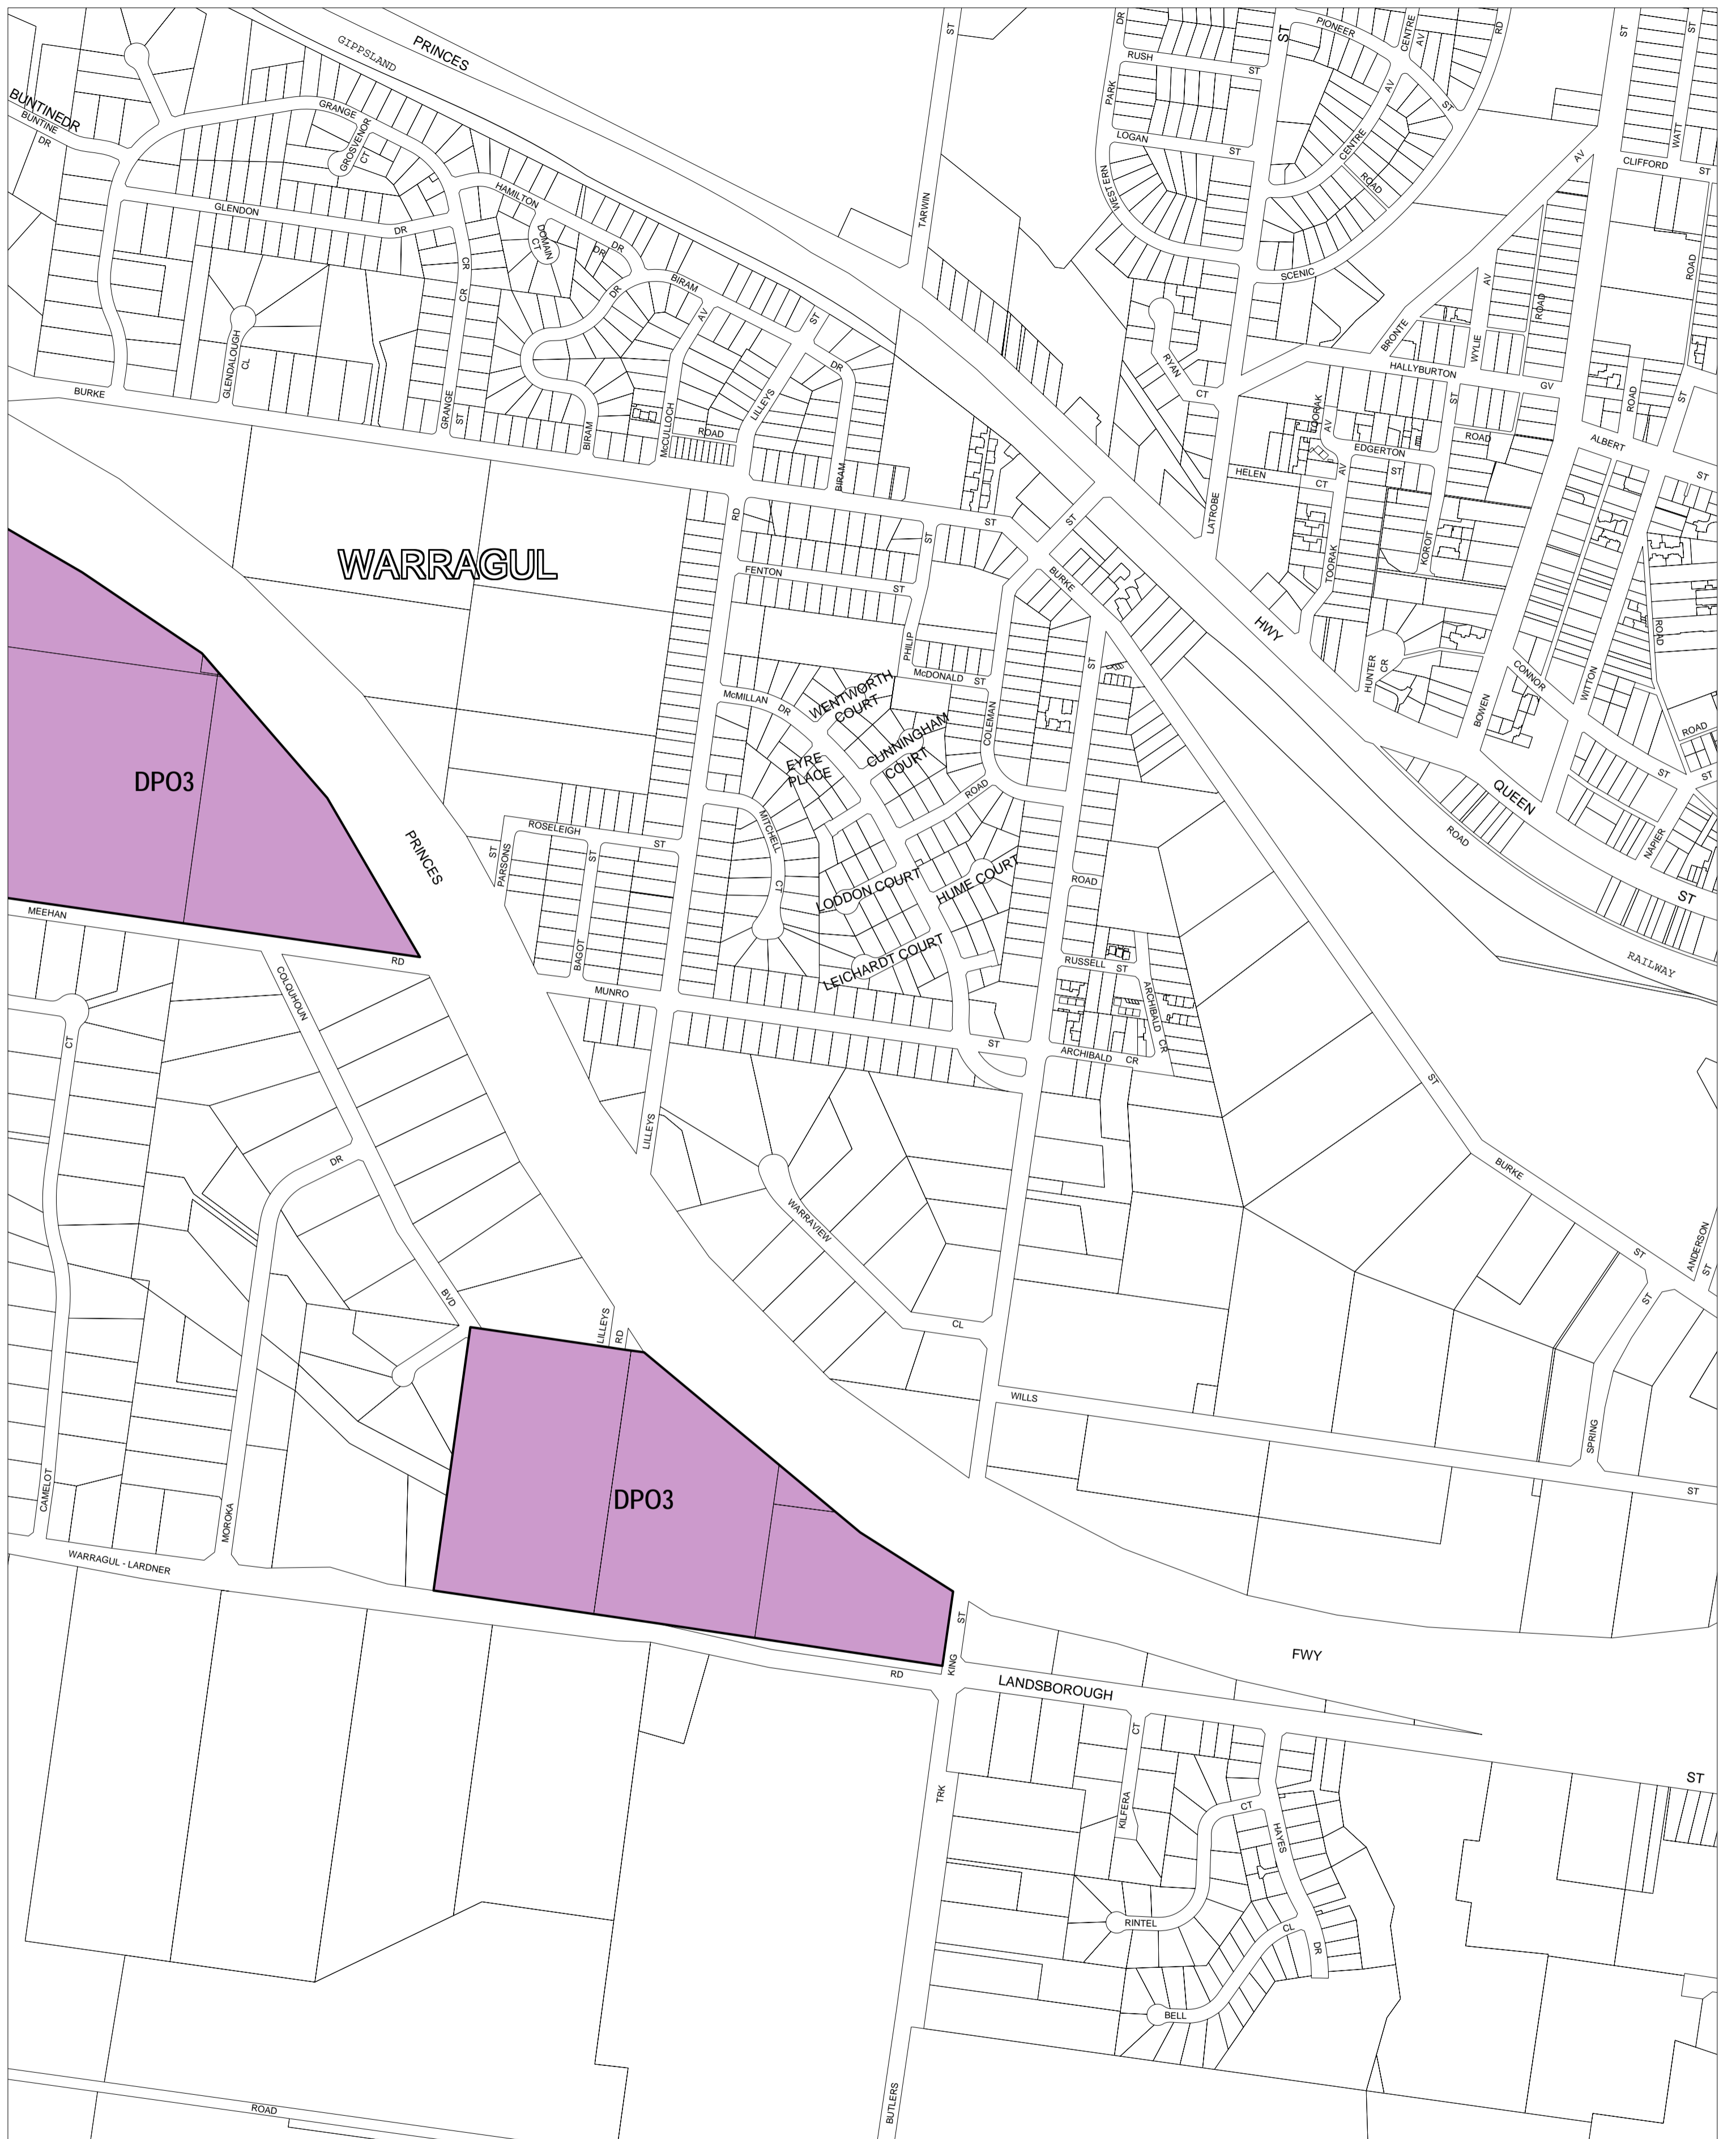

BAW BAW PLANNING SCHEME - LOCAL PROVISION

Overlays

Development Plan Overlay - Schedule 3

100 0 100 200 300 400 500 m

AUSTRALIAN MAP GRID ZONE 55

Victoria The Place To Be

INDEX TO ADJOINING METRIC SERIES MAP

1	2	3	4
5	6	7	8
9	10	11	12
13	14	15	16
17	18	19	20
21	22	23	24
25	26	27	28
29	30	31	32
33	34	35	36
37	38	39	40
41	42	43	44
45	46	47	48
49	50	51	52

Printed: 26/6/2008

AMENDMENT C62