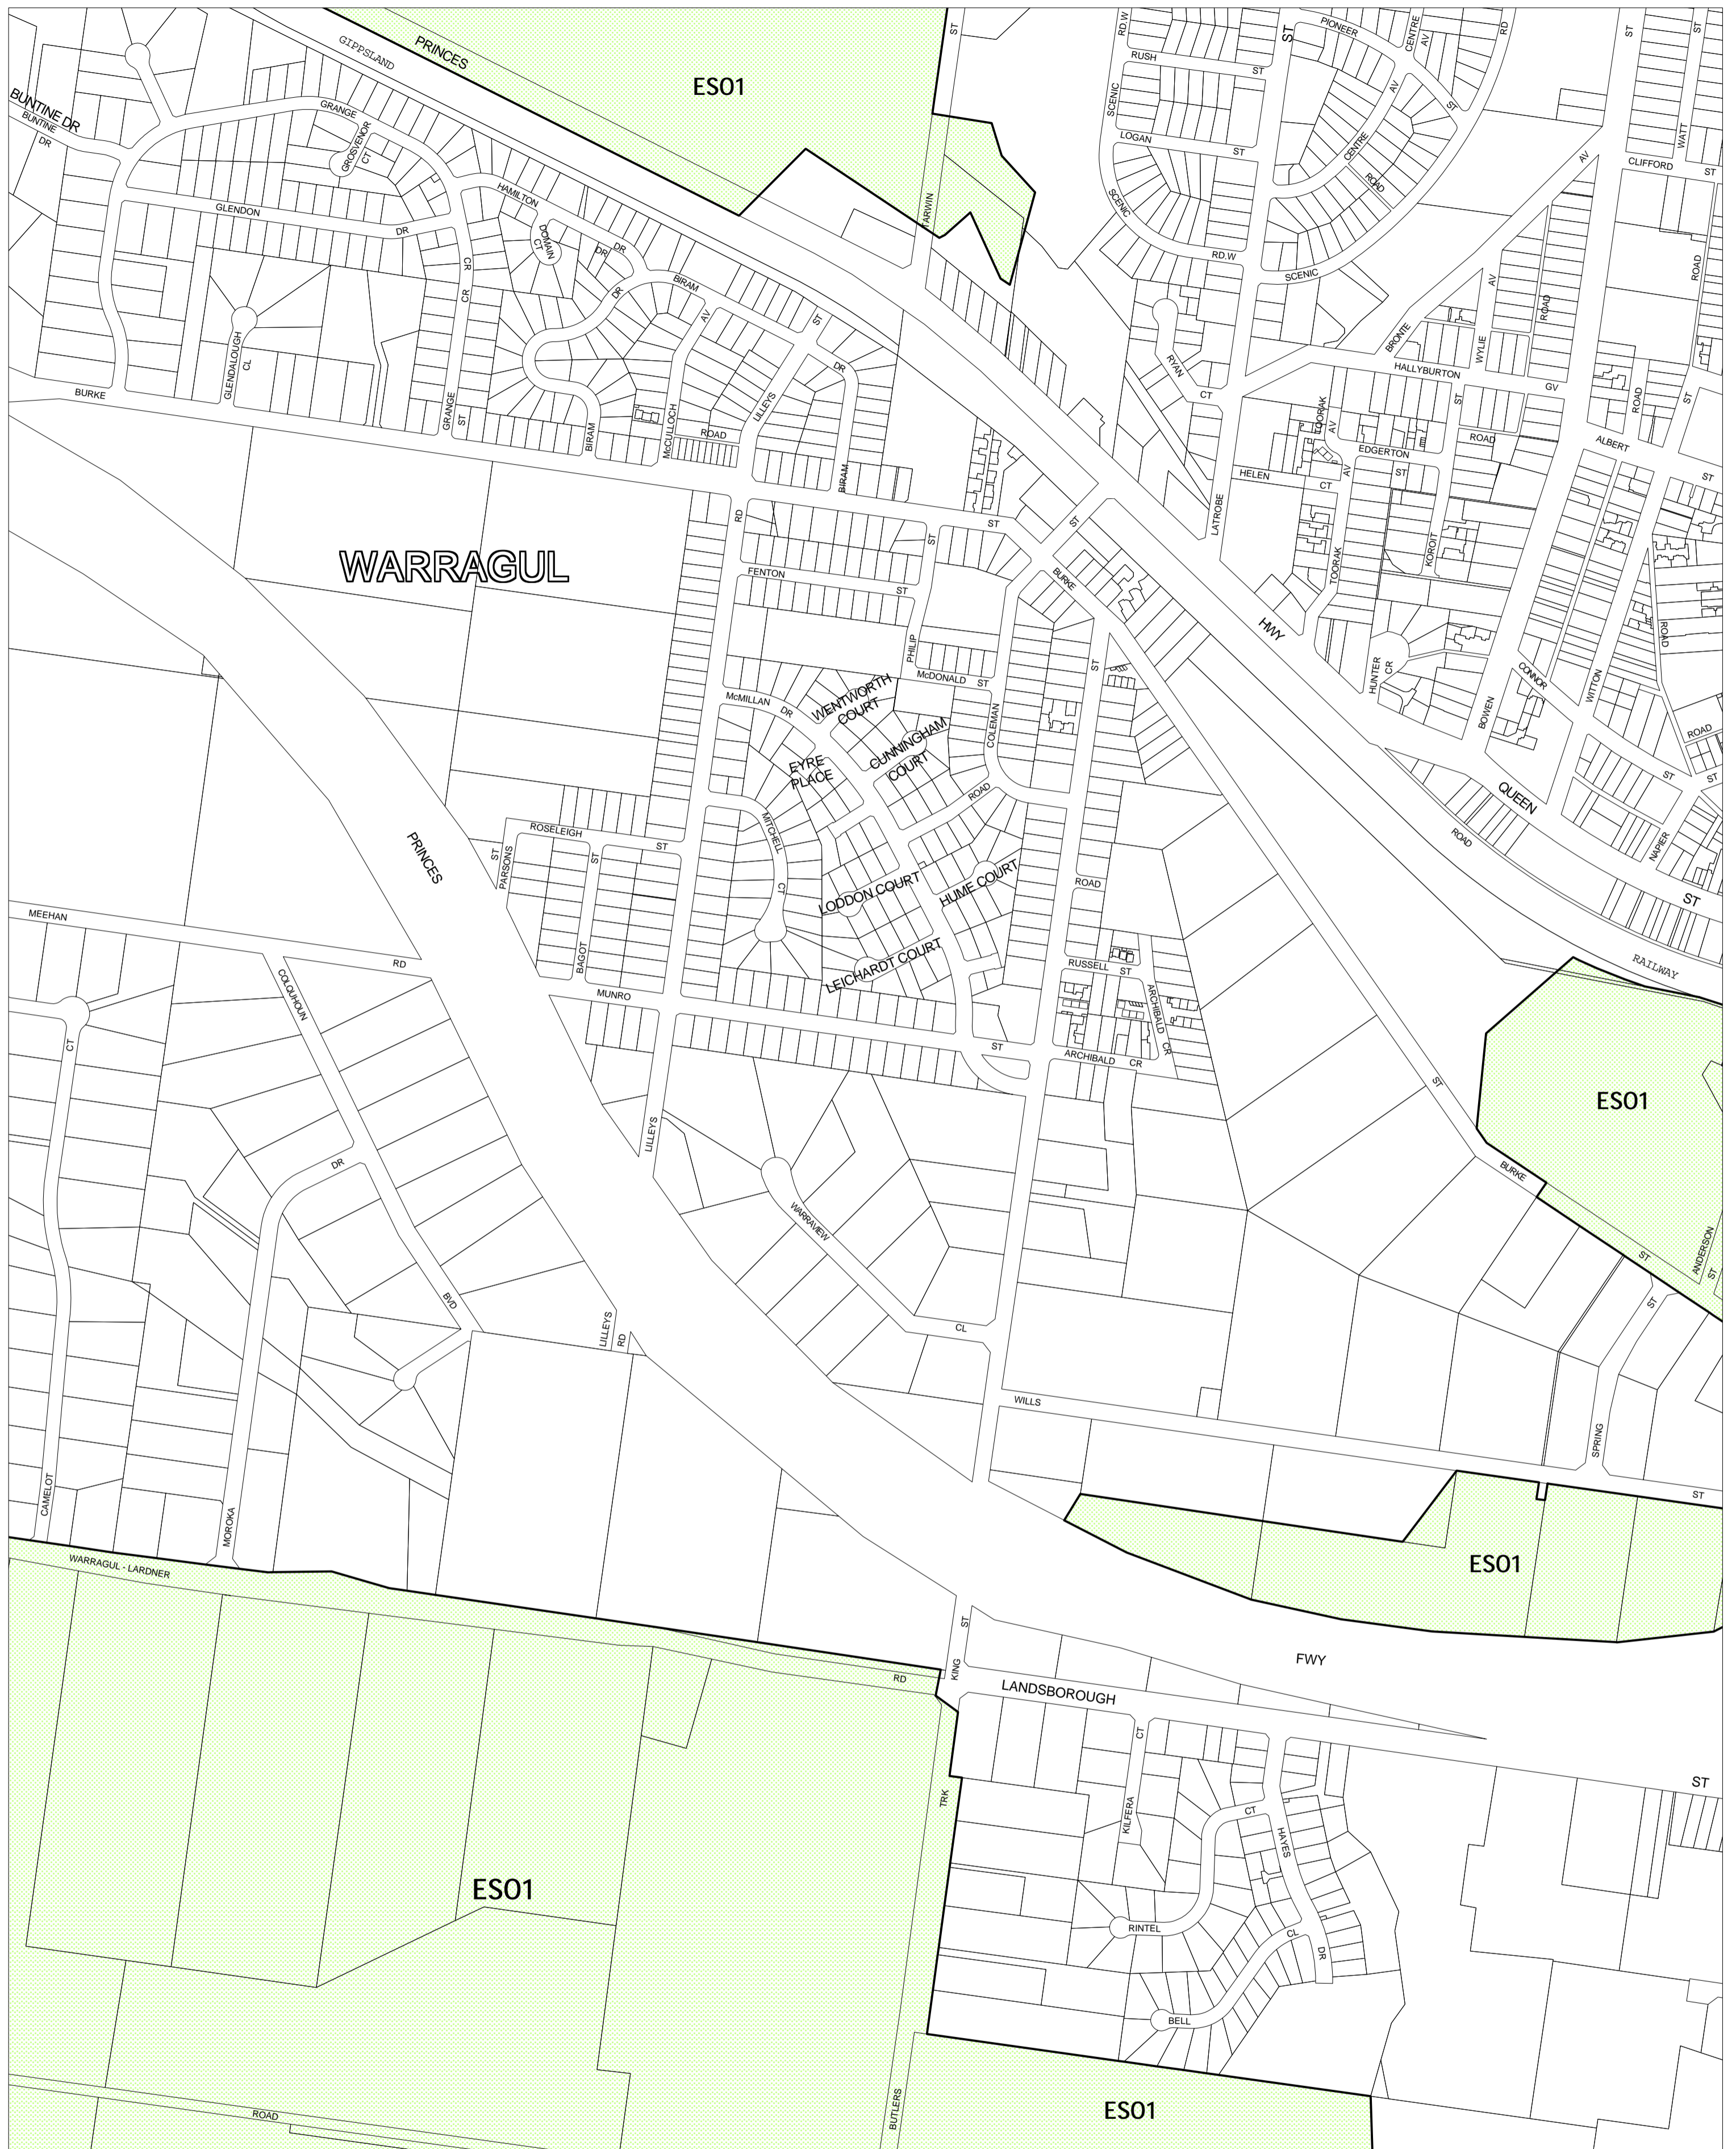

BAW BAW PLANNING SCHEME - LOCAL PROVISION

Overlays

ES01 Environmental Significance Overlay - Schedule 1

AUSTRALIAN MAP GRID ZONE 55

INDEX TO ADJOINING METRIC SERIES MAP

Printed: 19/7/2007

AMENDMENT C17