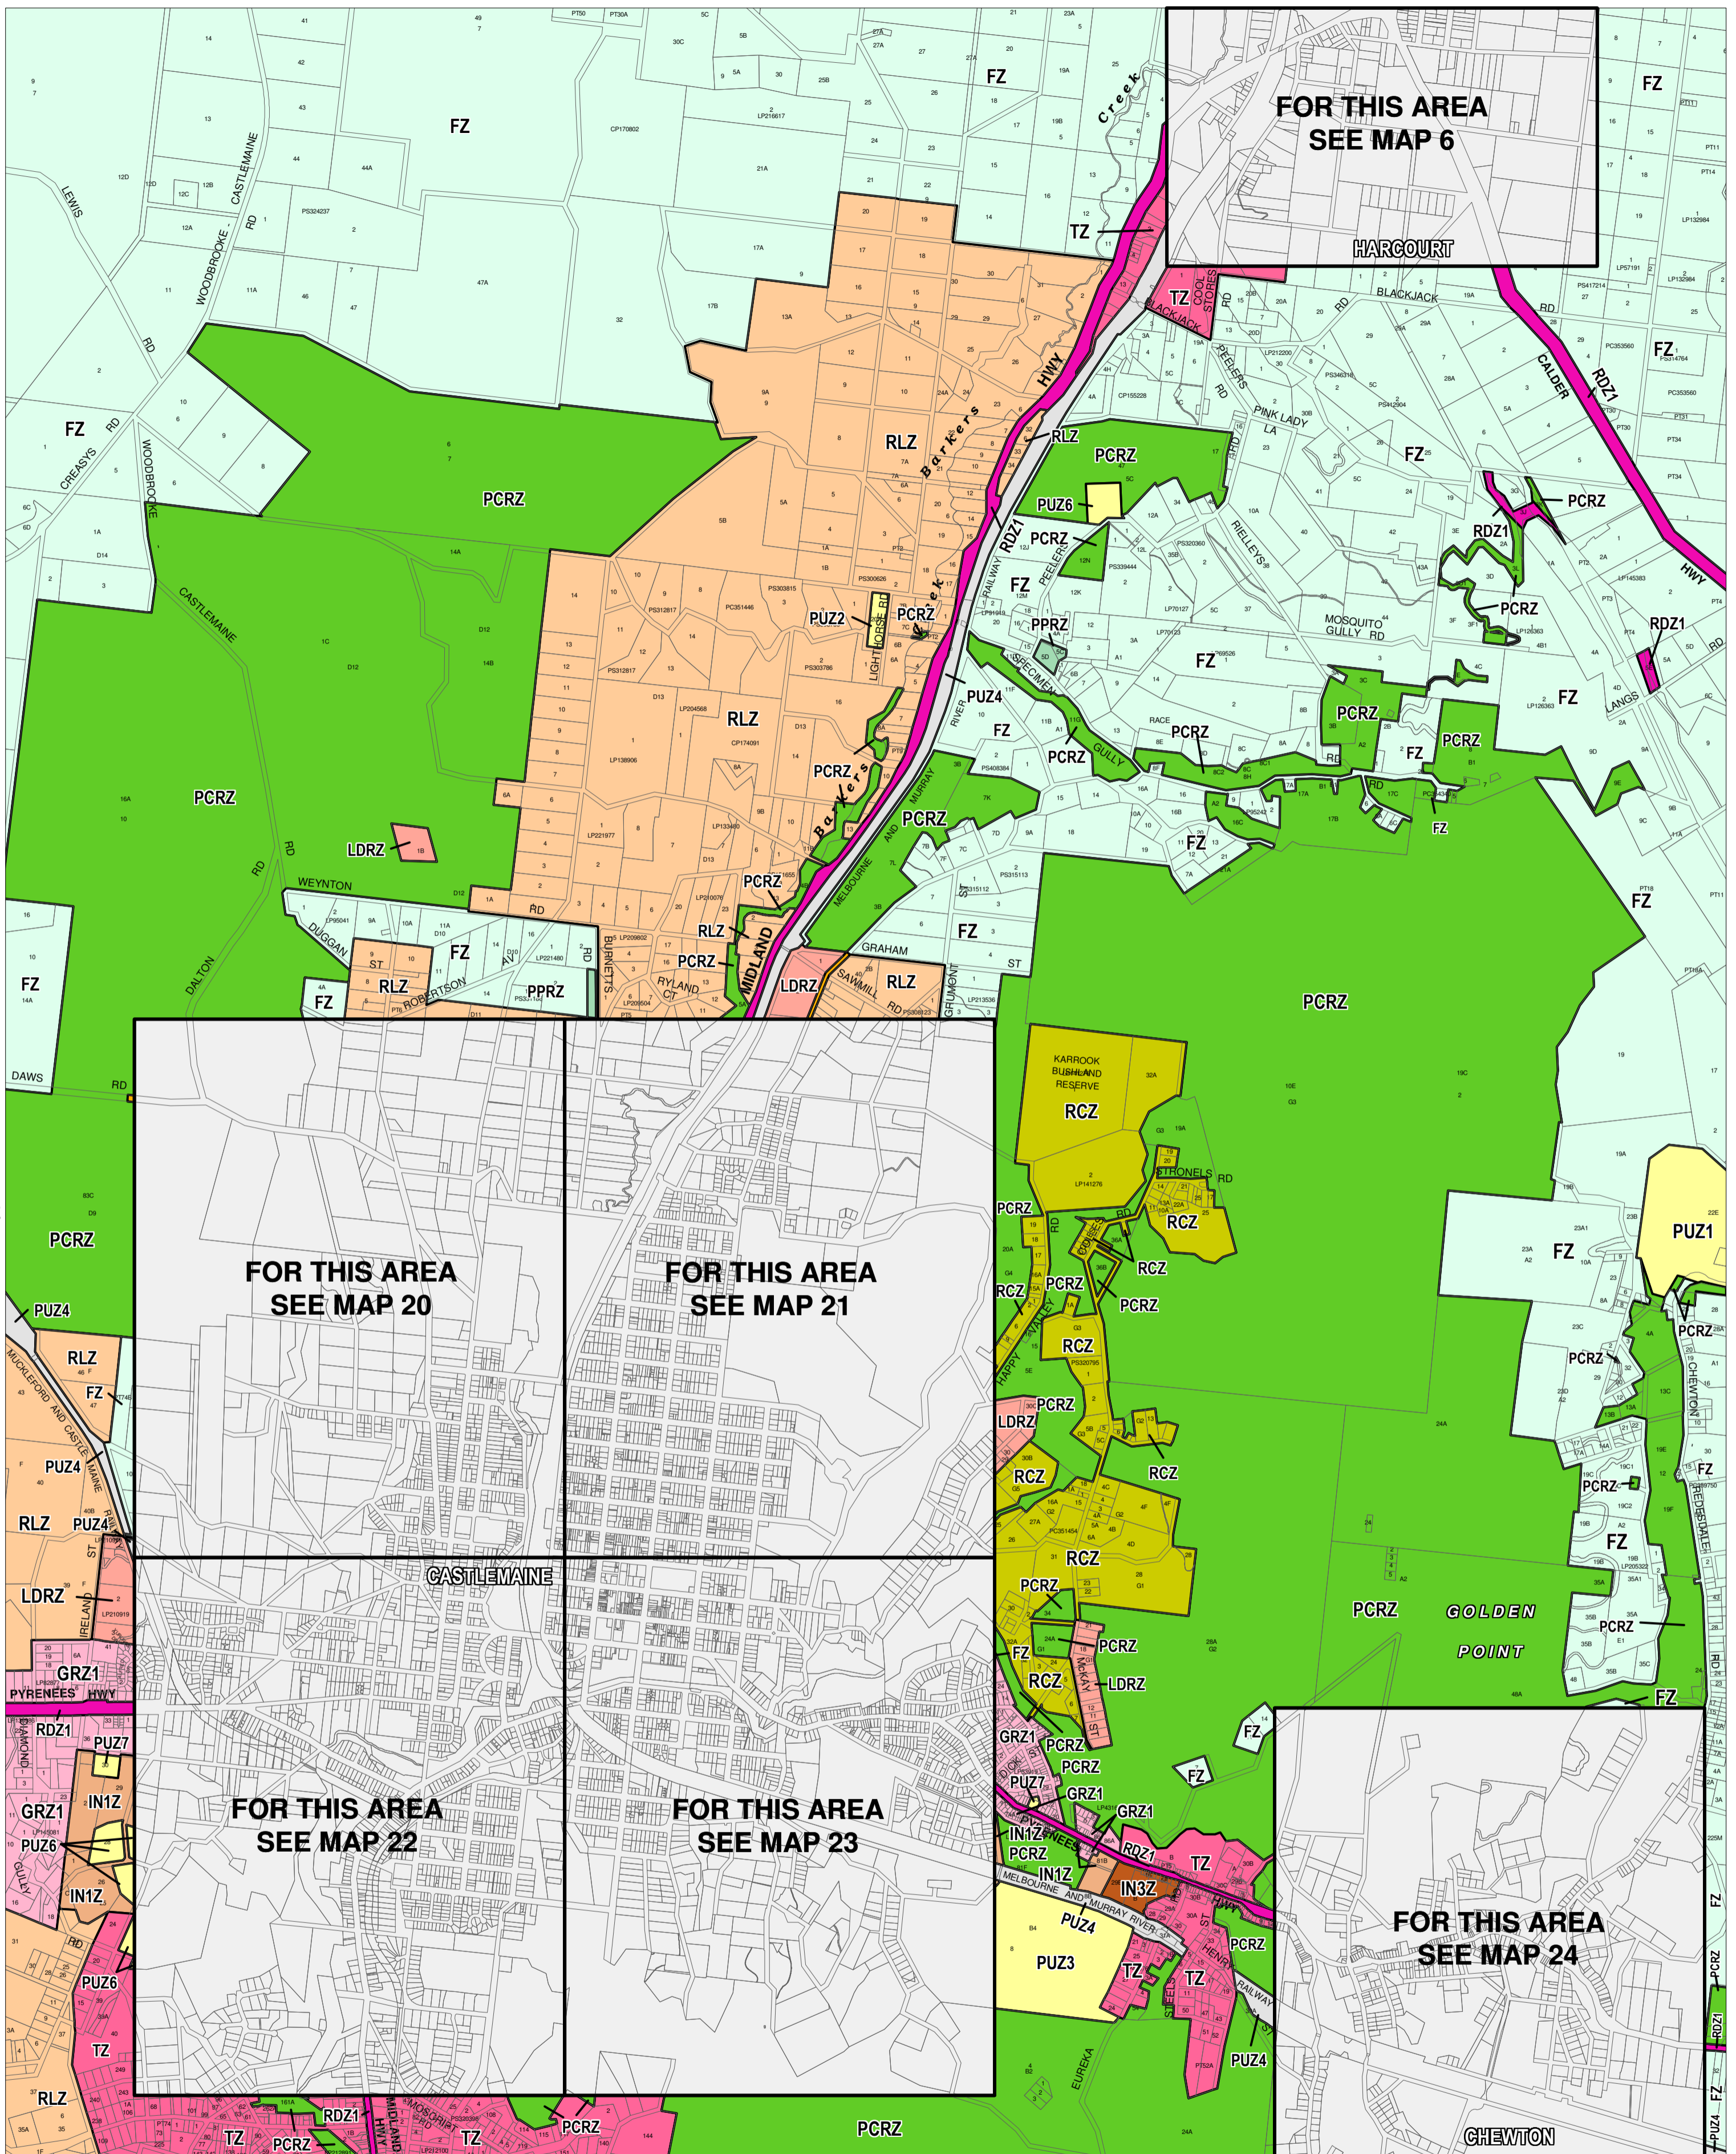

MOUNT ALEXANDER PLANNING SCHEME - LOCAL PROVISION

Industrial	Public Use Zone - Other Public Use	Rural
IN1Z Industrial 1 Zone	PUZ7 Public Use Zone - Other Public Use	FZ Farming Zone
IN3Z Industrial 3 Zone	PUZ1 Public Use Zone - Service And Utility	RCZ Rural Conservation Zone
Public Land	PUZ4 Public Use Zone - Transport	RLZ Rural Living Zone
PCRZ Public Conservation And Resource Zone	RDZ1 Road Zone - Category 1	
PPRZ Public Park And Recreation Zone	RDZ2 Road Zone - Category 2	
PUZ2 Public Use Zone - Education	Residential	
PUZ3 Public Use Zone - Health And Community	GRZ1 General Residential Zone - Schedule 1	
PUZ6 Public Use Zone - Local Government	LDRZ Low Density Residential Zone	
	TZ Township Zone