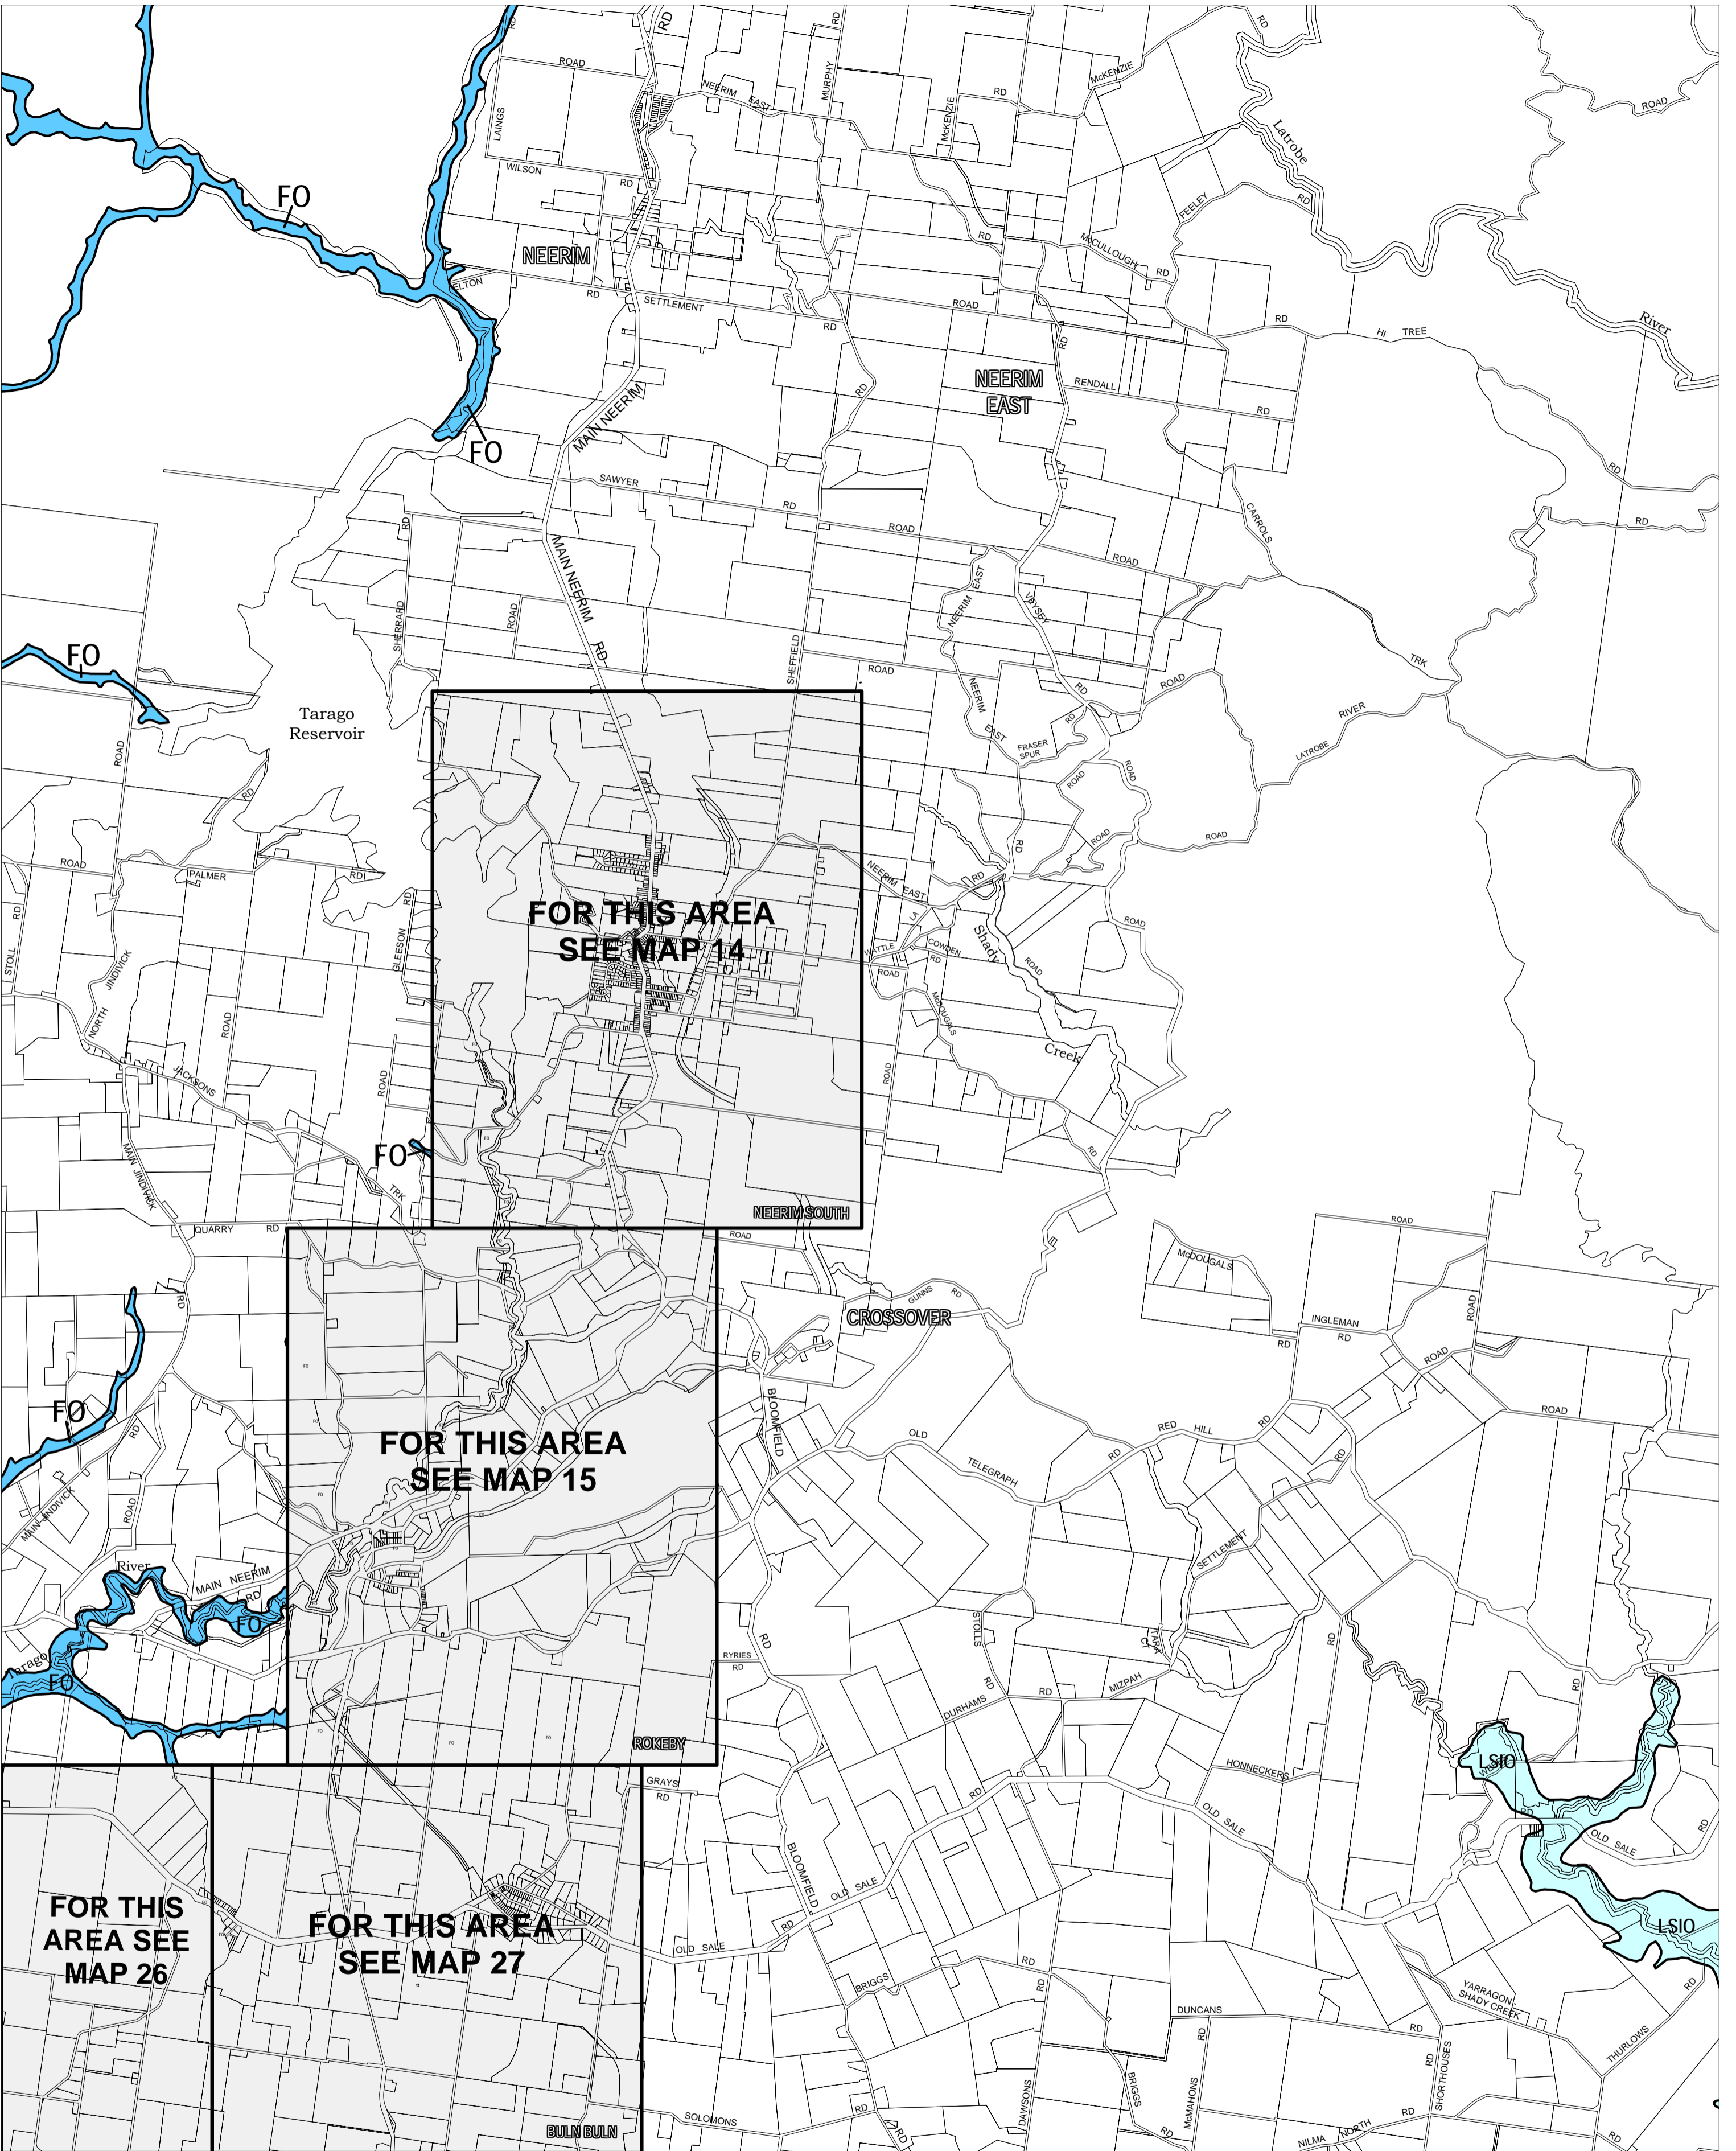

BAW BAW PLANNING SCHEME - LOCAL PROVISION

Overlays

- Floodway Overlay
- Land Subject To Inundation Overlay

AUSTRALIAN MAP GRID ZONE 55

INDEX TO ADJOINING METRIC SERIES MAP

Printed: 27/5/2008

AMENDMENT C18