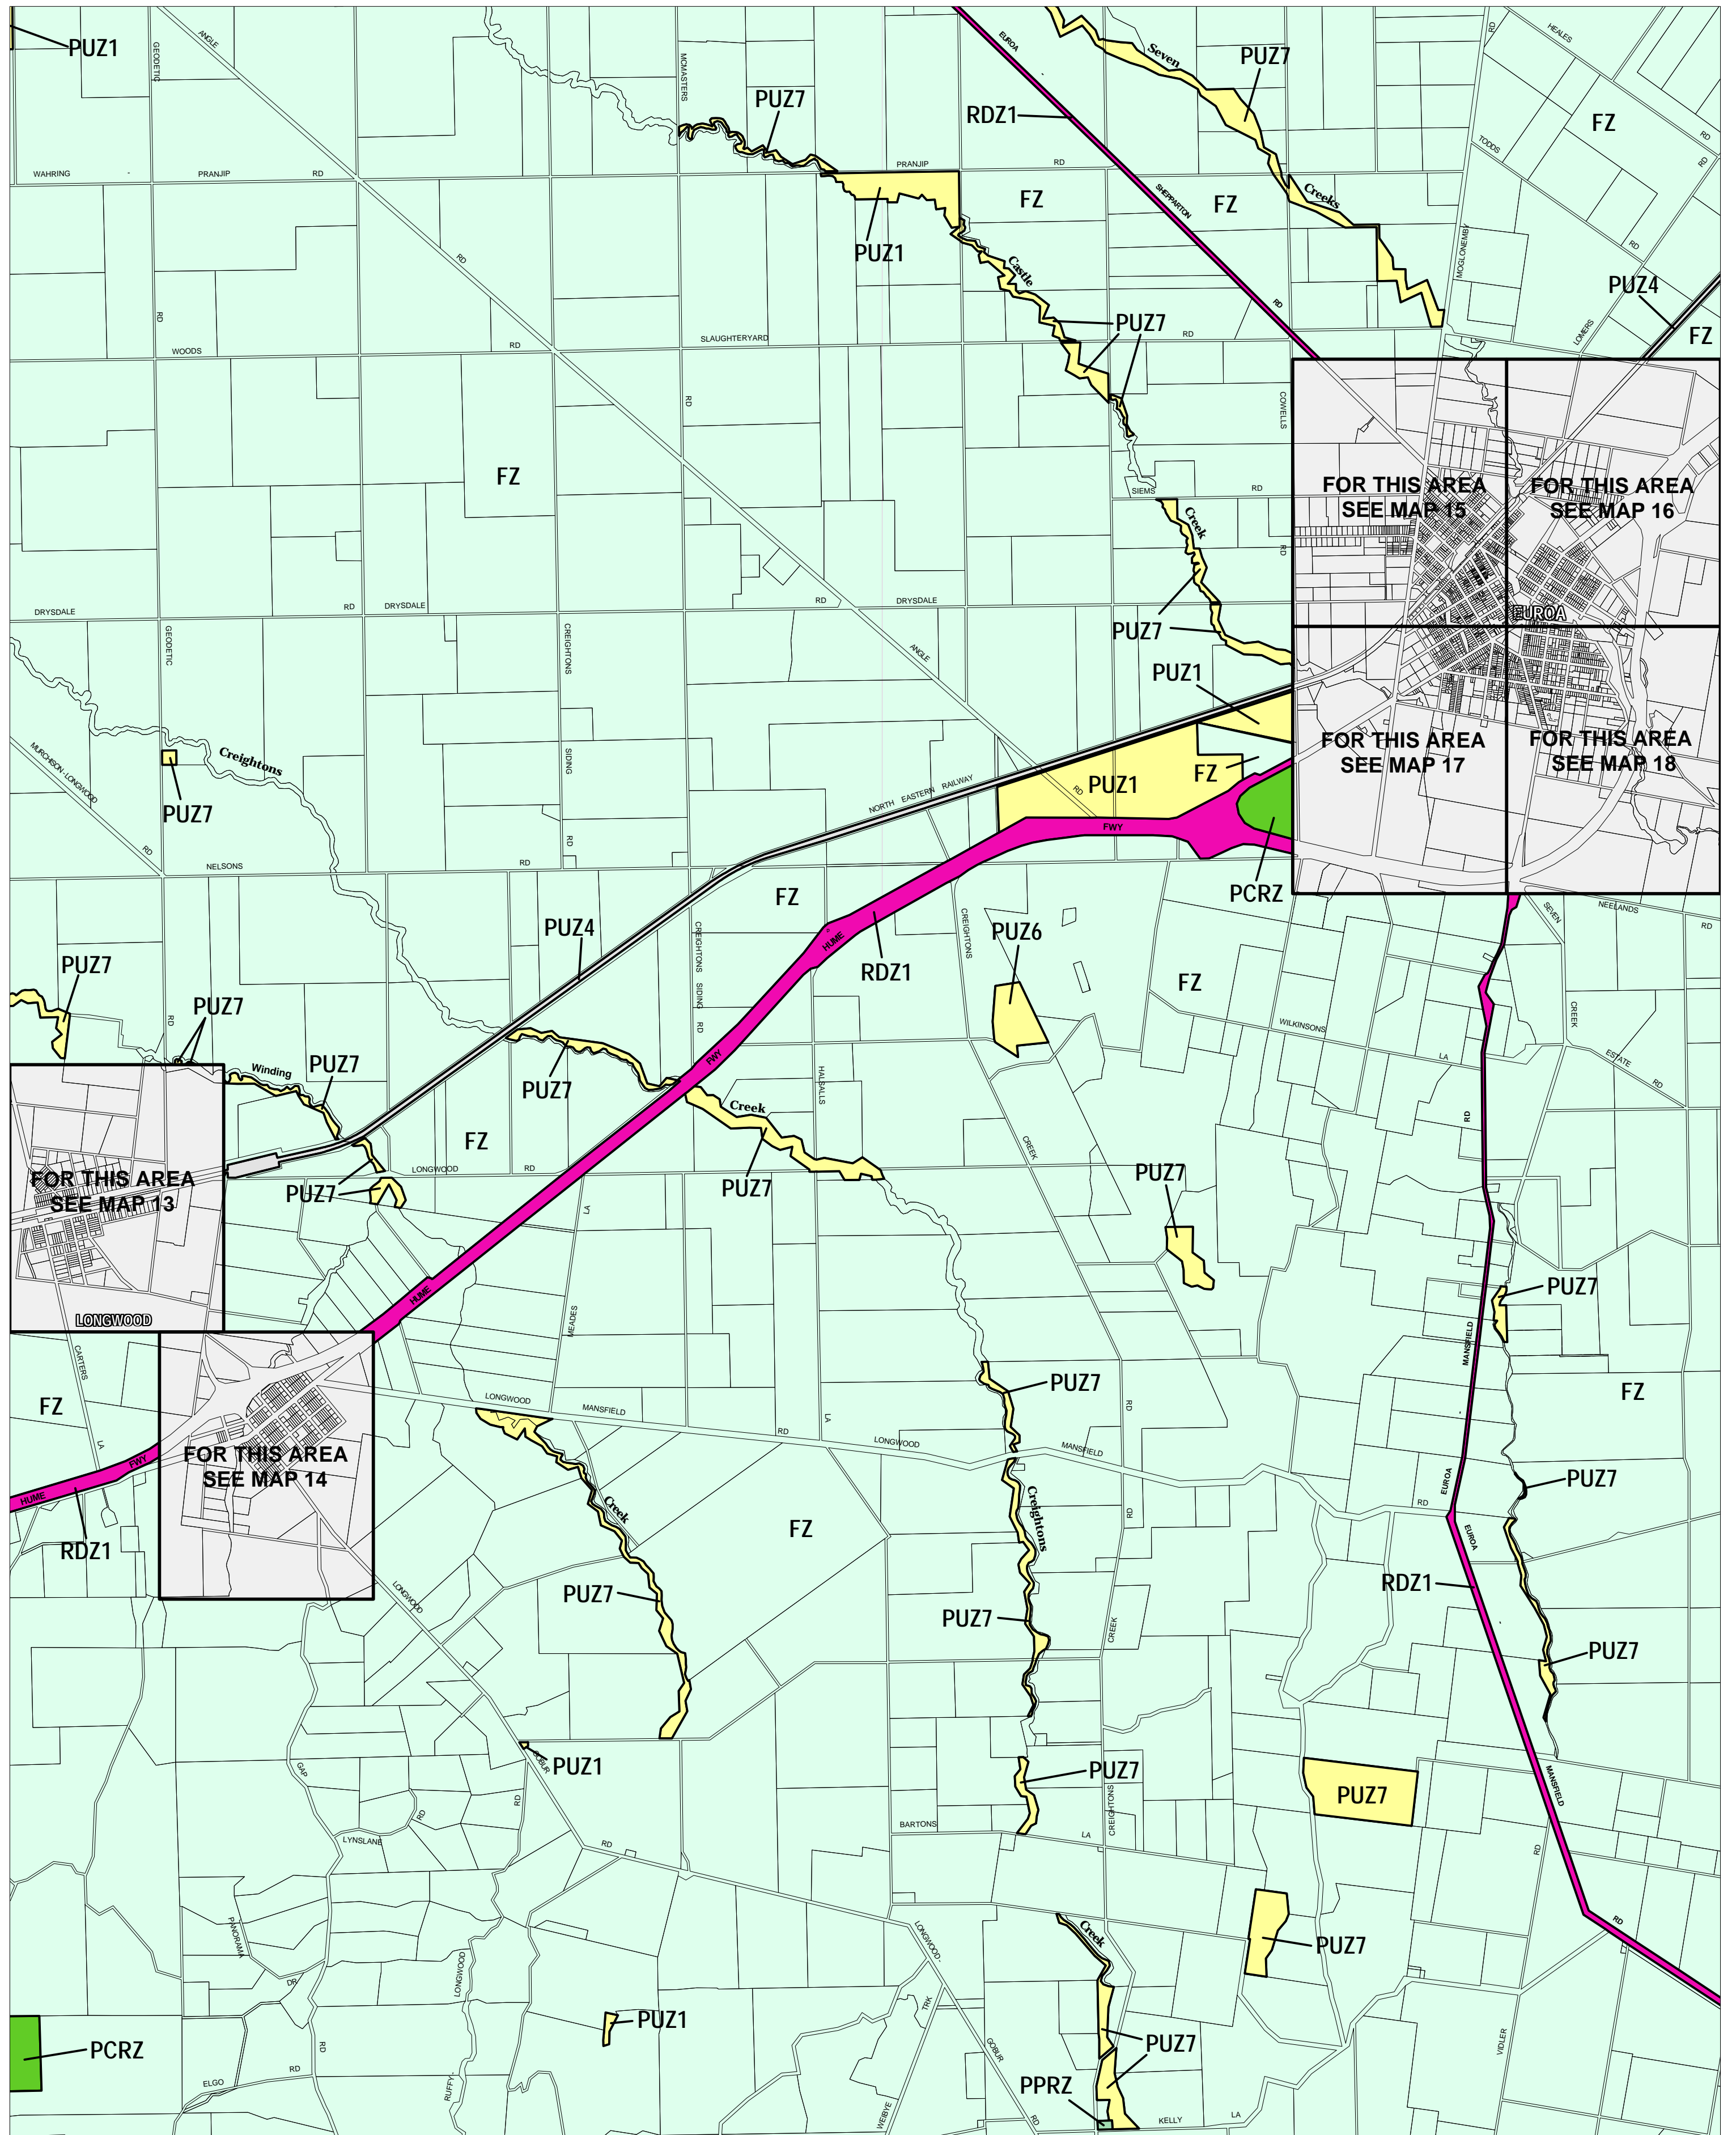

STRATHBOGIE PLANNING SCHEME - LOCAL PROVISION

This publication is copyright. No part may be reproduced by any process except in accordance with the provisions of the Copyright Act. © State of Victoria. This map should be read in conjunction with additional Planning Overlay Maps (if applicable) as indicated on the INDEX TO MAPS.

Public Land		Rural	
PCRZ	Public Conservation And Resource Zone	FZ	Farming Zone
PPRZ	Public Park And Recreation Zone		
PUZ6	Public Use Zone Local Government		
PUZ7	Public Use Zone Other Public Use		
PUZ1	Public Use Zone Service And Utility		
PUZ4	Public Use Zone Transport		
RDZ1	Road Zone Category 1		
RDZ2	Road Zone Category 2		