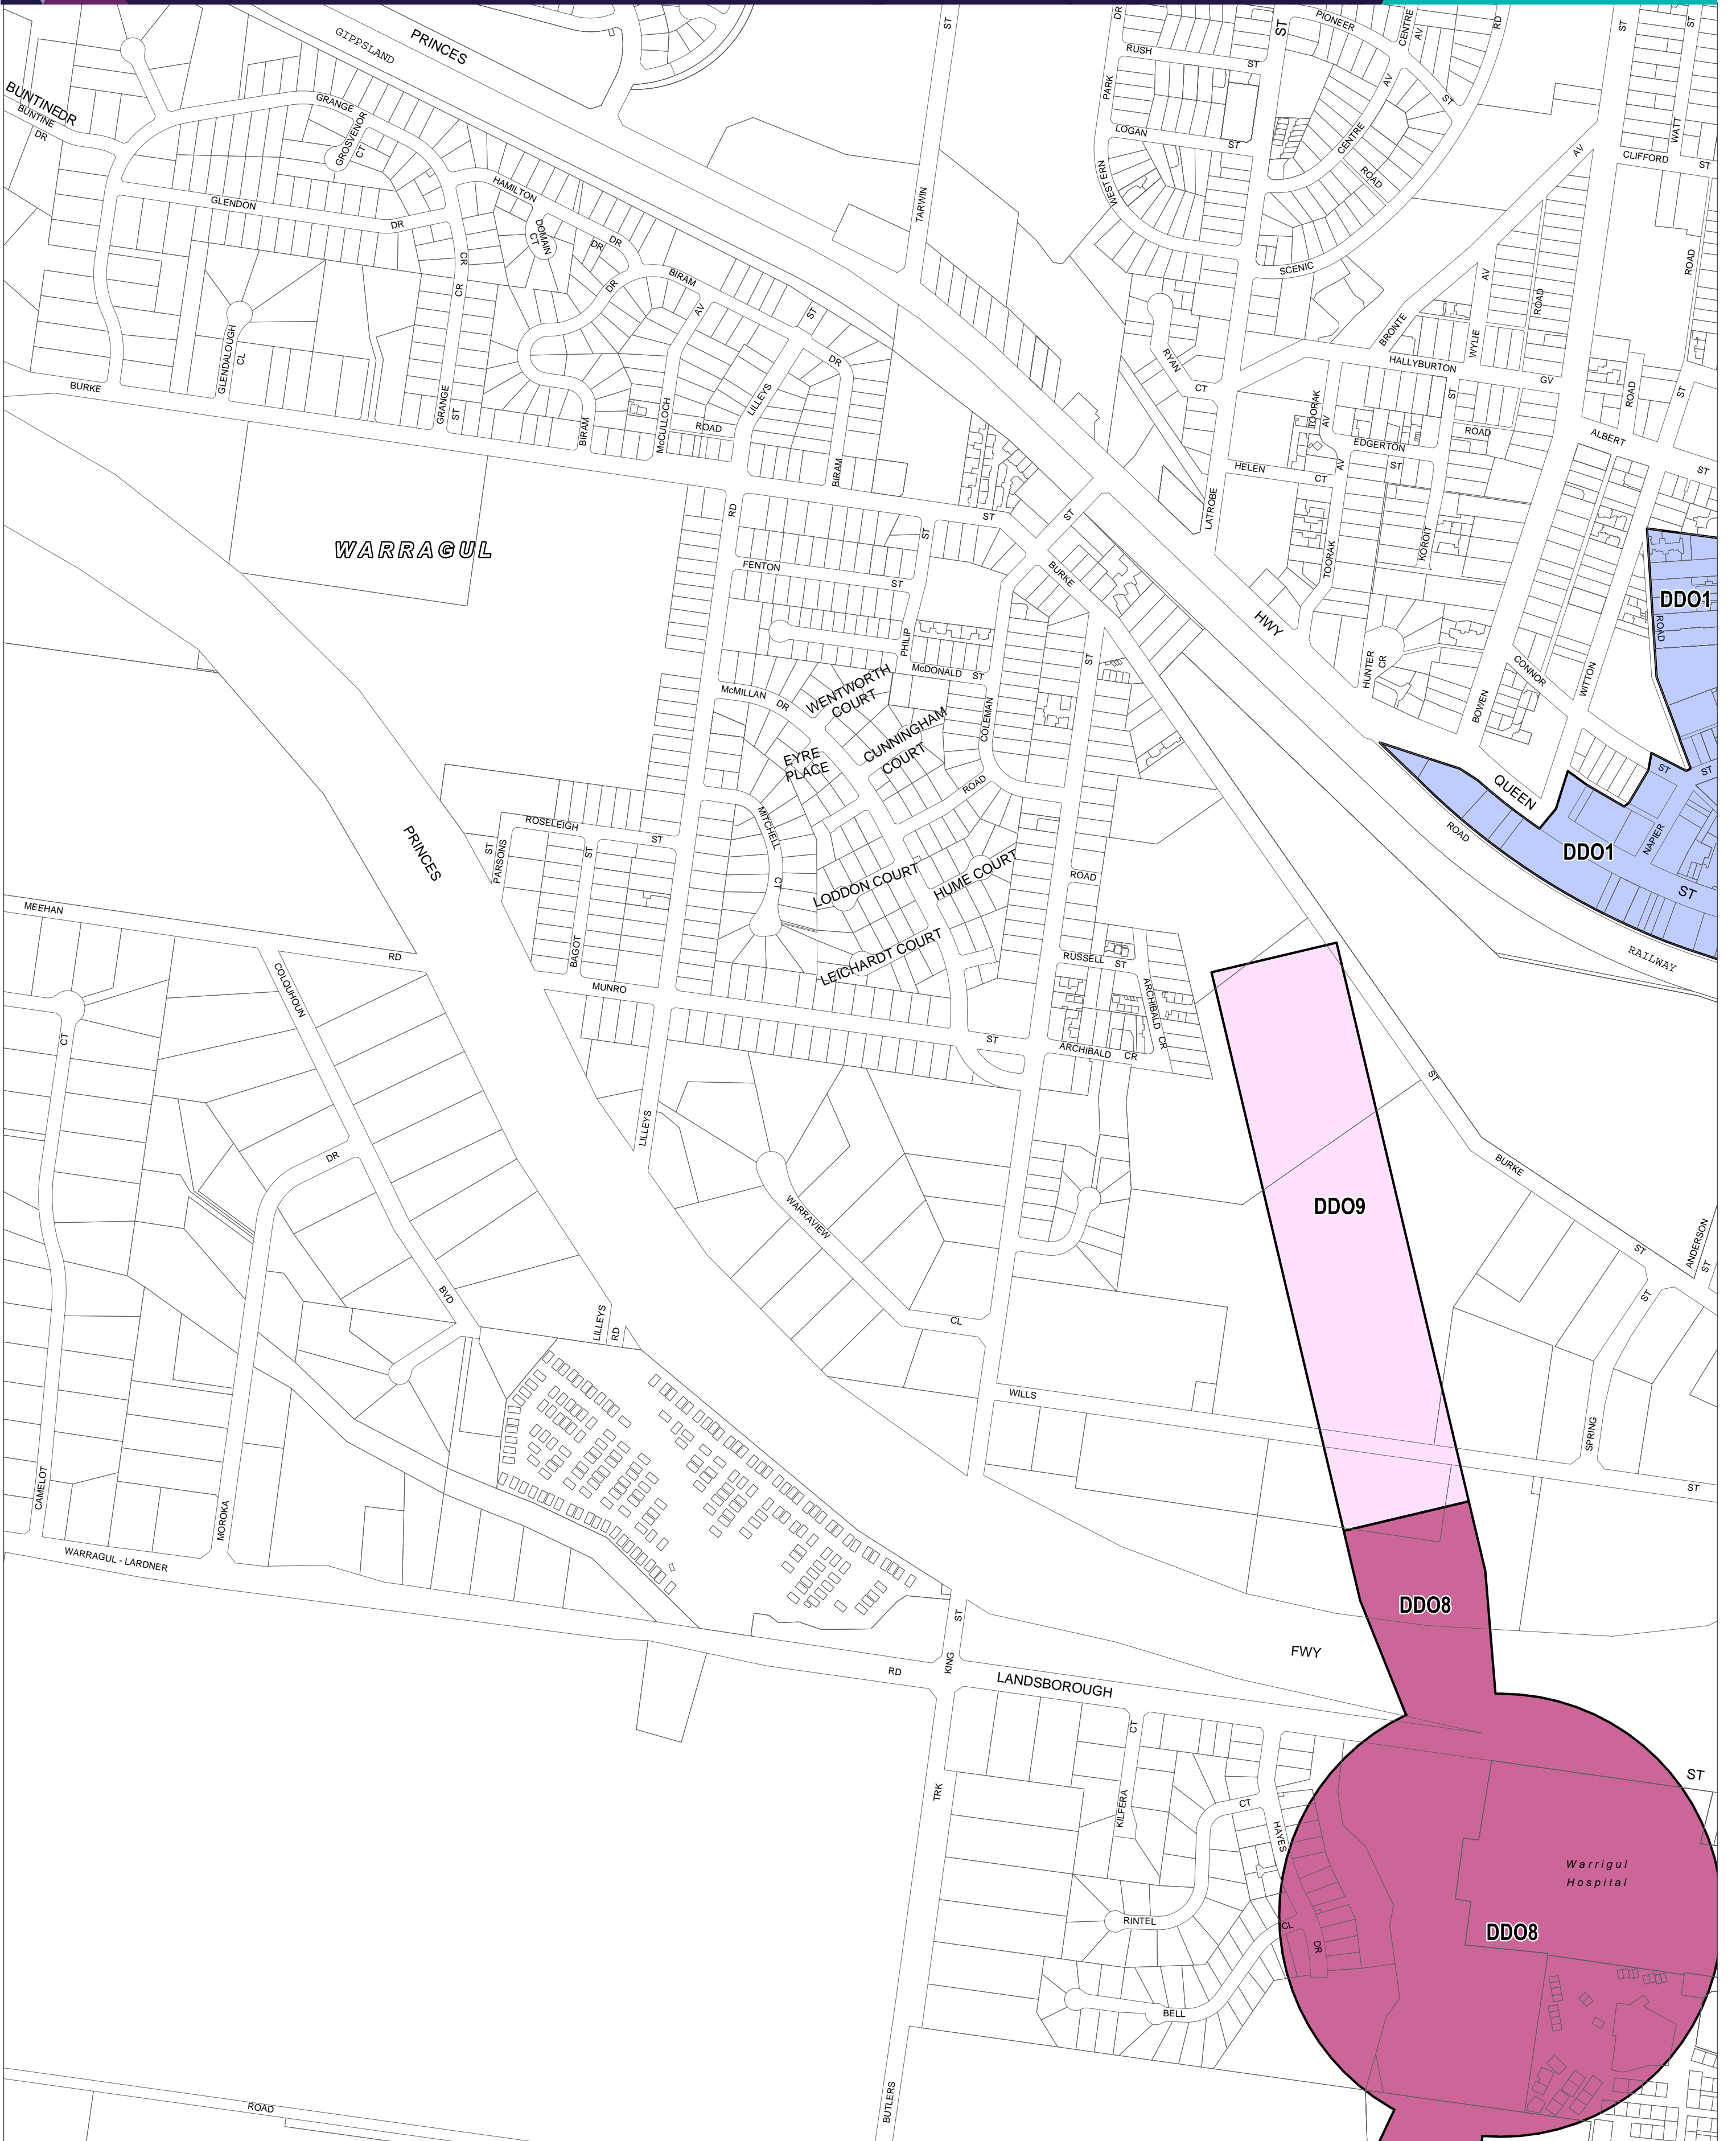

BAW BAW PLANNING SCHEME - LOCAL PROVISION

1. **Overlays**
2. DDO1 Design And Development Overlay - Schedule 1
   - DDO8 Design And Development Overlay - Schedule 8
   - DDO9 Design And Development Overlay - Schedule 9

Municipal Boundary (If shown)

AUSTRALIAN MAP GRID ZONE 55

PREPARED BY: Planning Mapping Services

Printed: 17/11/2017

AMENDMENT GC49

VICTORIA
State Government

Environment,
Land, Water
and Planning

INDEX TO ADJOINING SCHEME MAPS