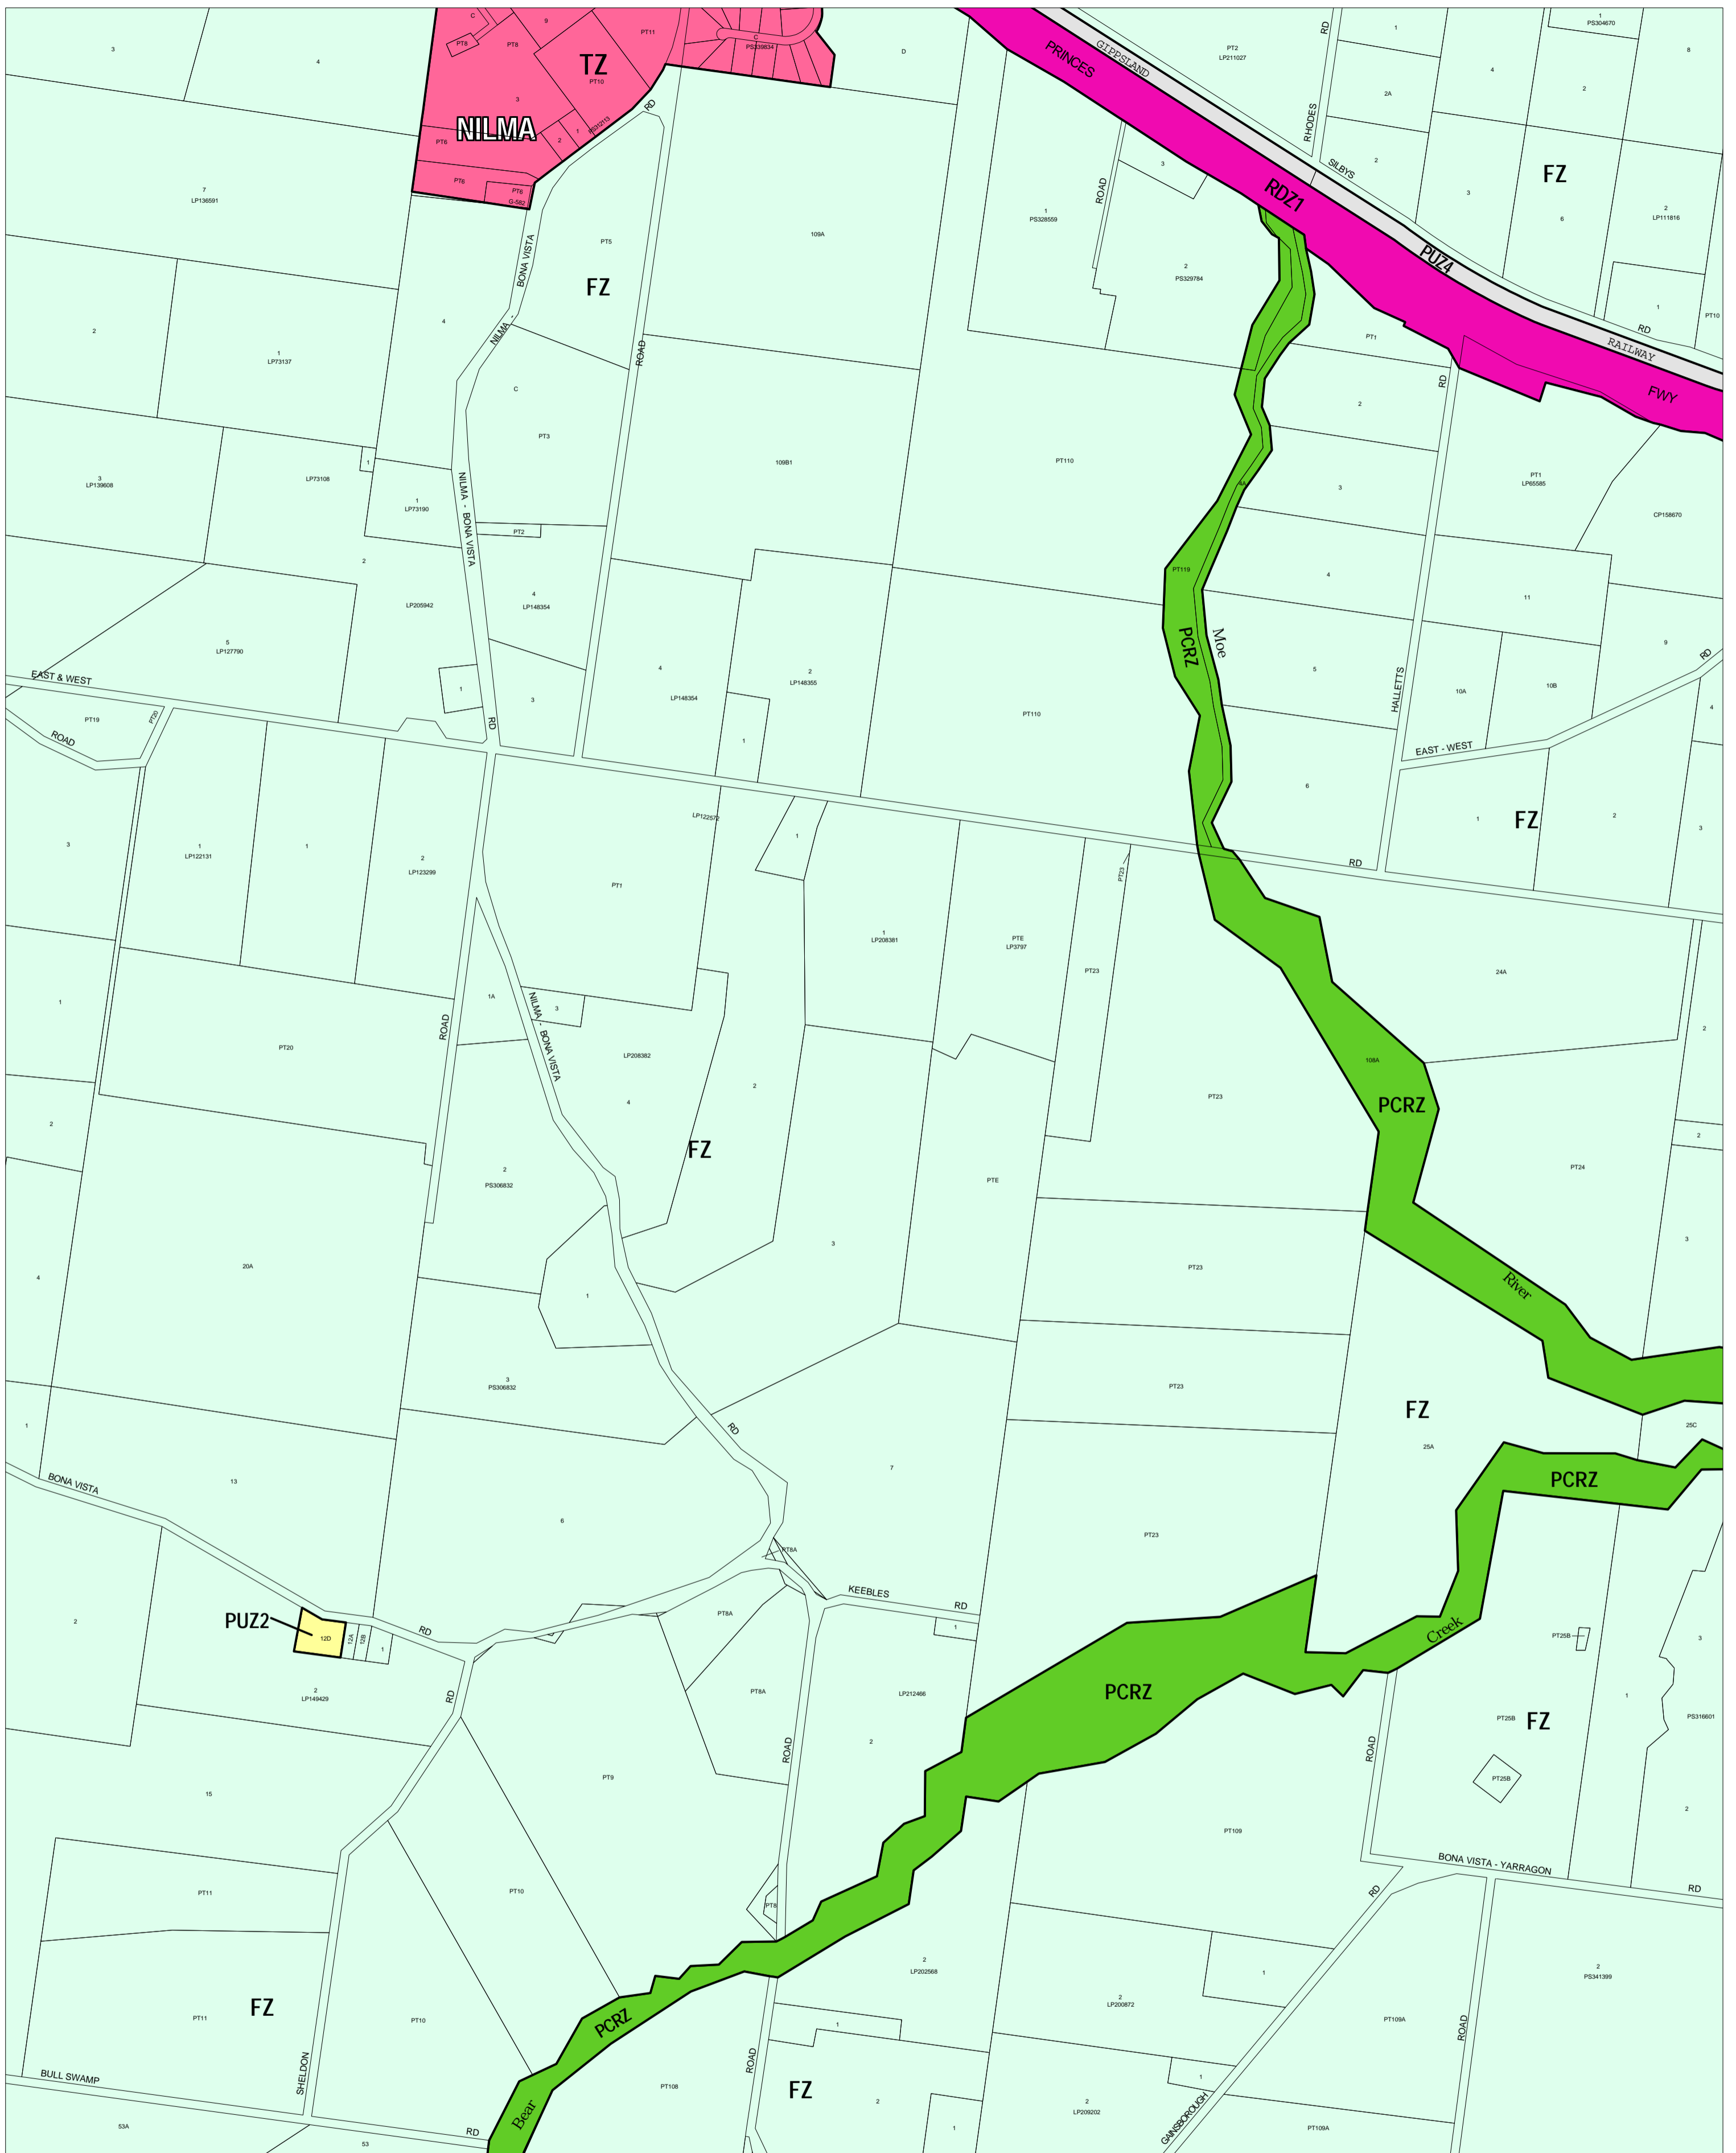

BAW BAW PLANNING SCHEME - LOCAL PROVISION

1. **Public Land**
2. Public Conservation And Resource Zone
   - Public Use Zone Education
   - Public Use Zone Transport
   - Road Zone Category 1
3. **Residential**
4. Township Zone
5. **Rural**
6. Farming Zone

AUSTRALIAN MAP GRID ZONE 55

INDEX TO ADJOINING METRIC SERIES MAP

Printed: 24/10/2006

AMENDMENT C37