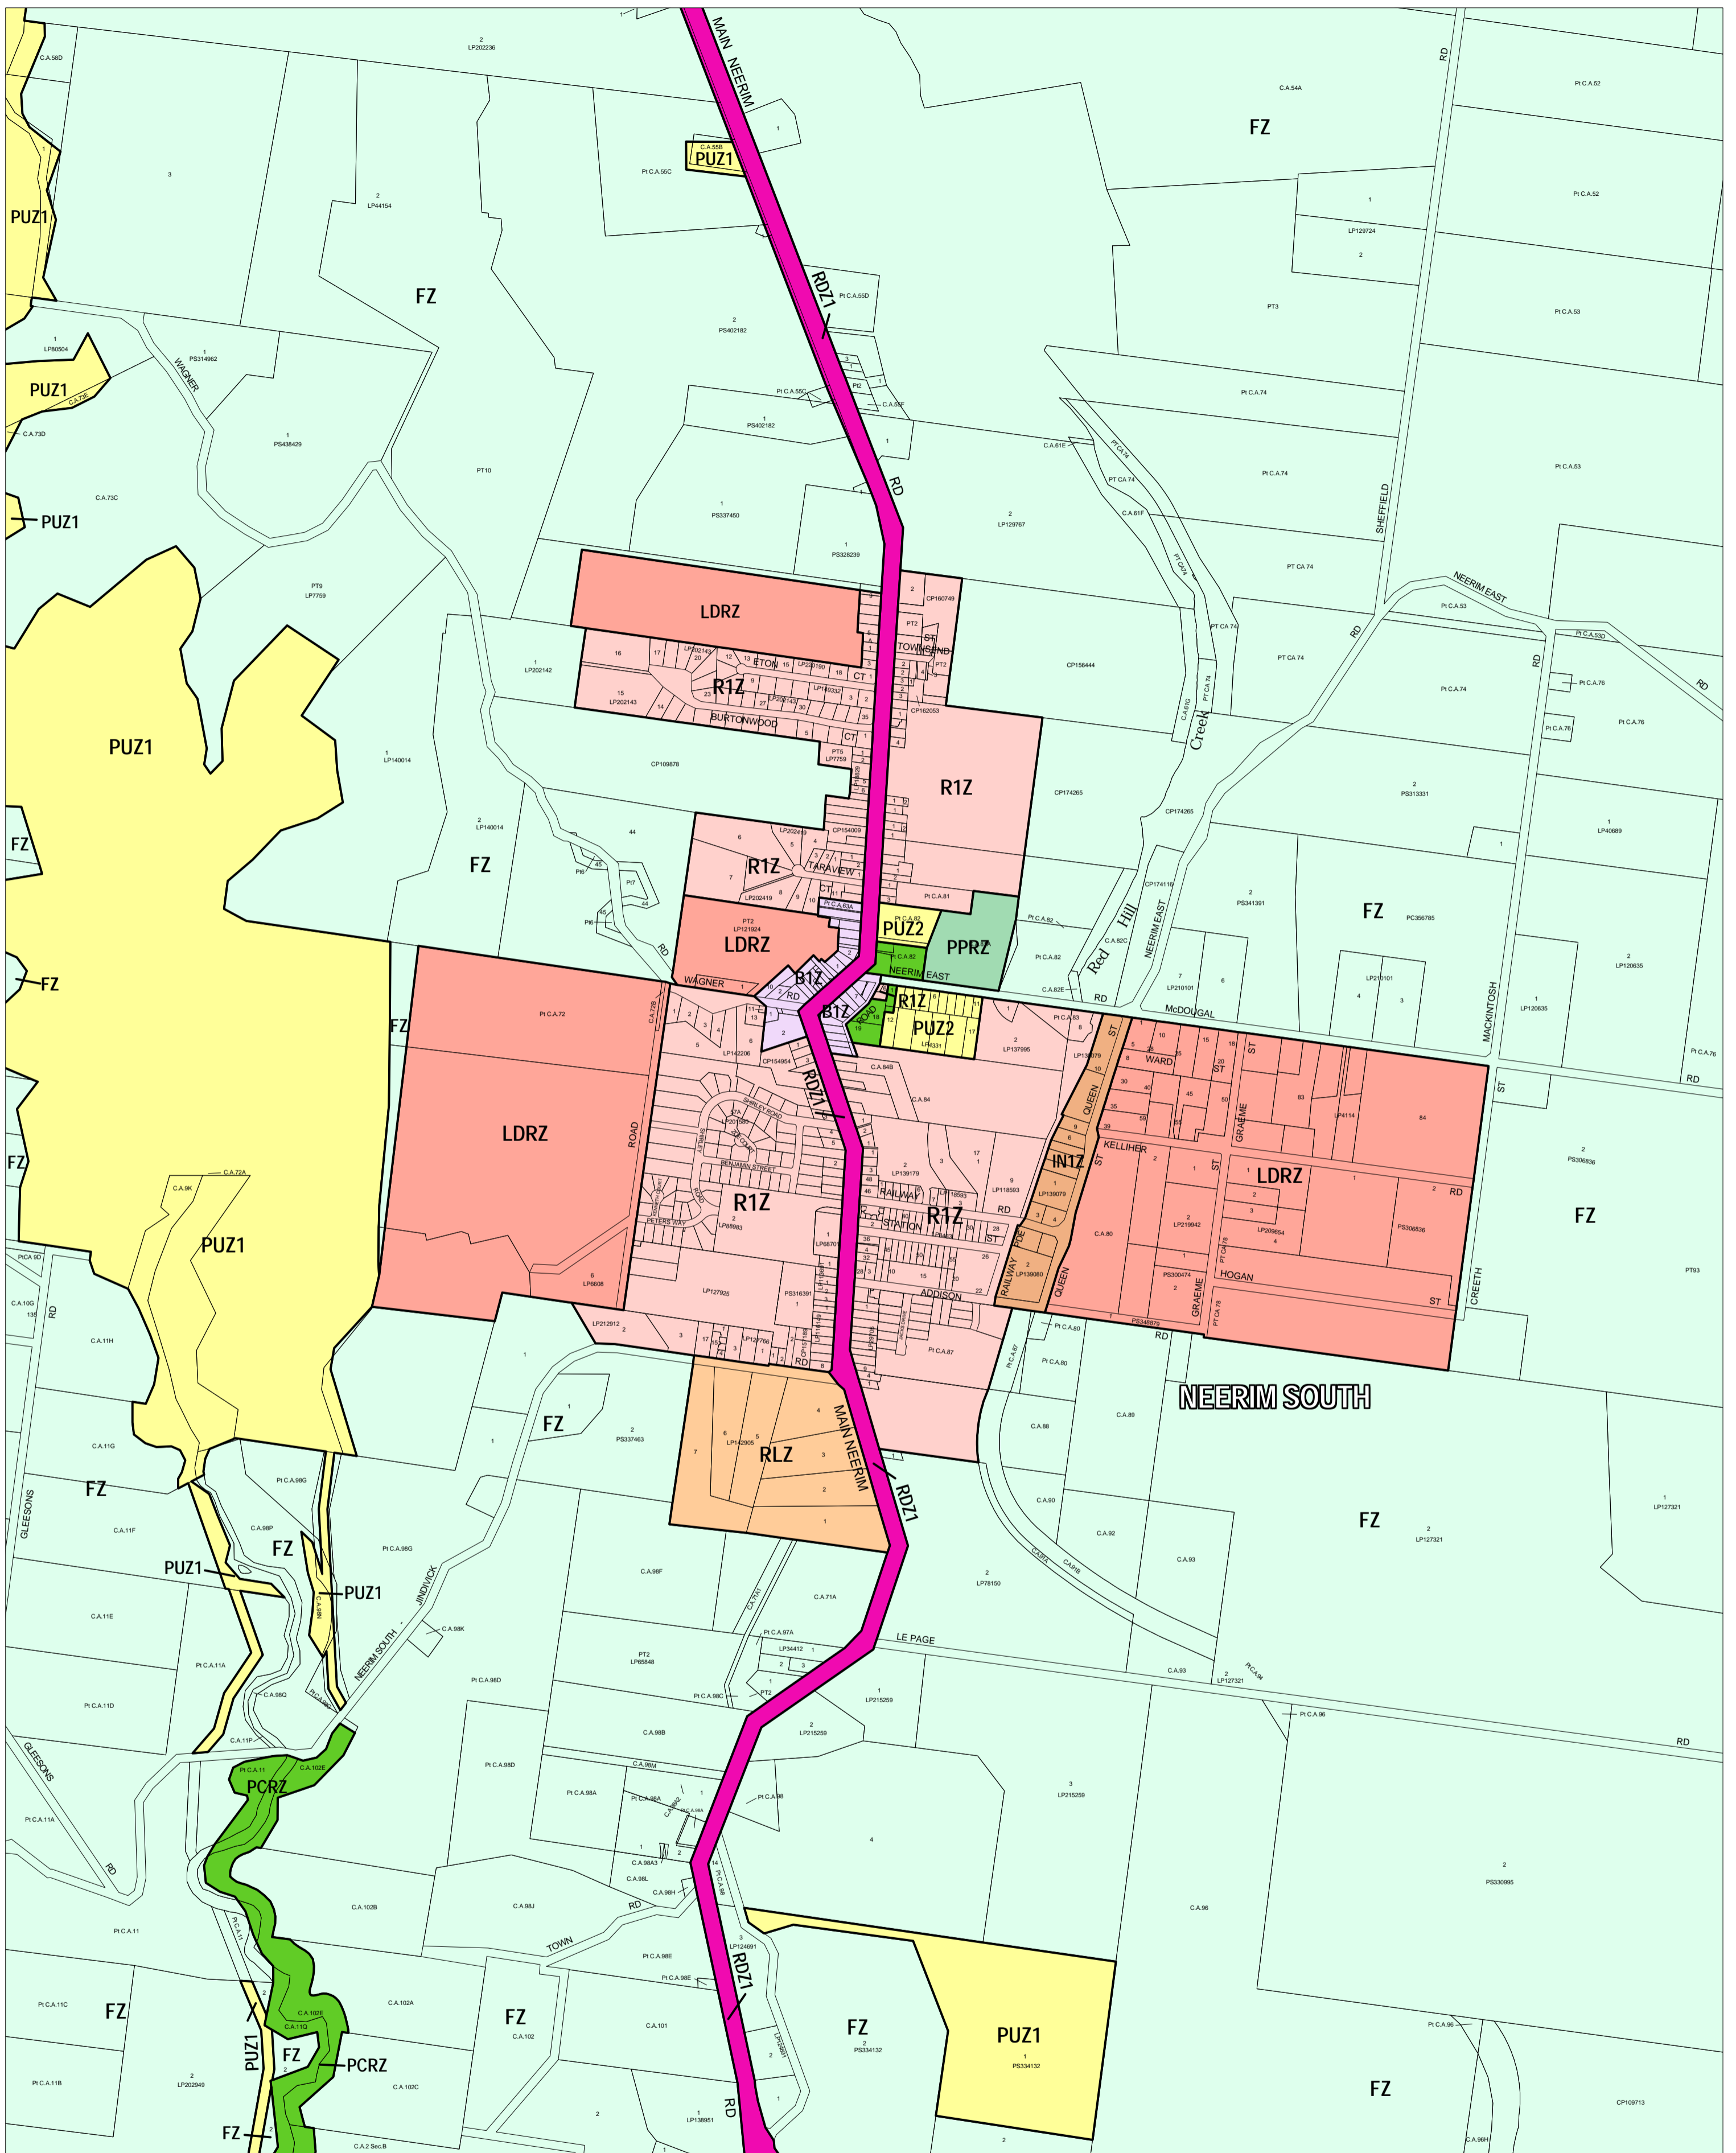

BAW BAW PLANNING SCHEME - LOCAL PROVISION

Business	Residential
B1Z Business 1 Zone	LDRZ Low Density Residential Zone
Industrial	R1Z Residential 1 Zone
IN1Z Industrial 1 Zone	Rural
Public Land	FZ Farming Zone
PCRZ Public Conservation And Resource Zone	RLZ Rural Living Zone
PPRZ Public Park And Recreation Zone	
PUZ2 Public Use Zone Education	
PUZ1 Public Use Zone Service And Utility	
RDZ1 Road Zone Category 1	

AUSTRALIAN MAP GRID ZONE 55

INDEX TO ADJOINING METRIC SERIES MAP

Printed: 24/10/2006

AMENDMENT C37