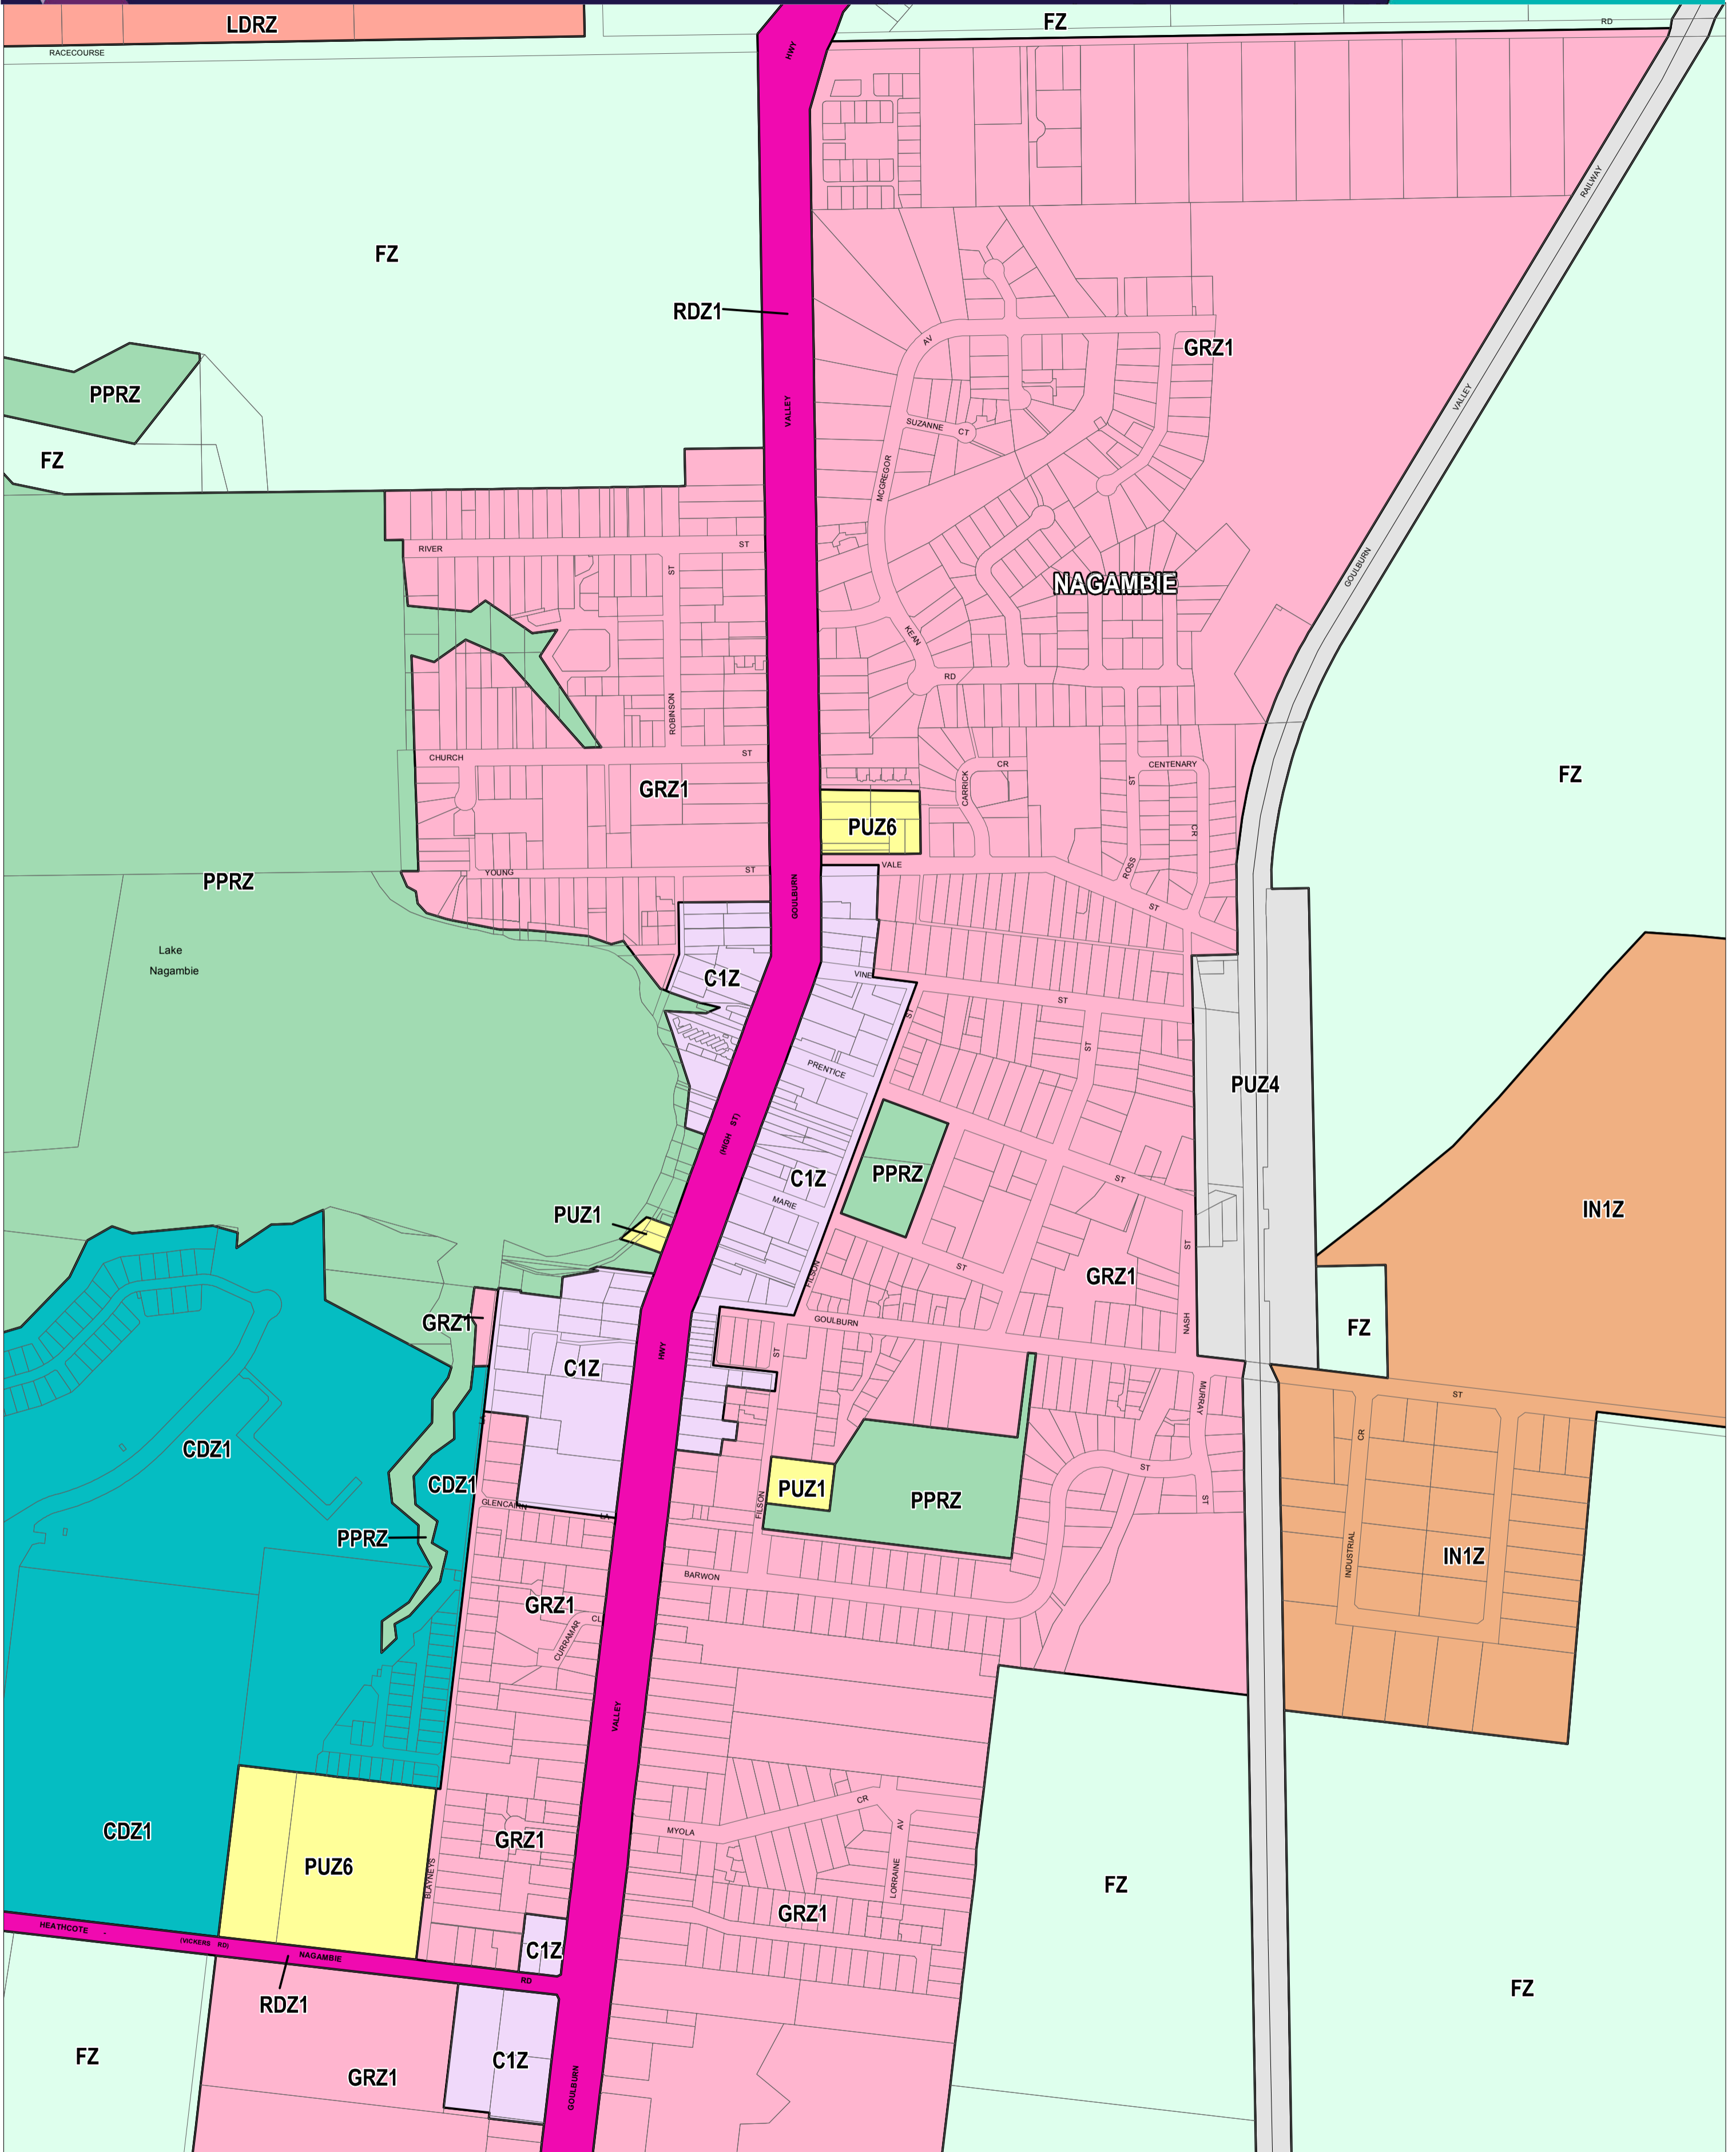

STRATHBOGIE PLANNING SCHEME - LOCAL PROVISION

- **Commercial**
  - C1Z Commercial 1 Zone
- **Industrial**
  - IN1Z Industrial 1 Zone
- **Public Land**
  - PPRZ Public Park And Recreation Zone
  - PUZ6 Public Use Zone - Local Government
  - PUZ1 Public Use Zone - Service And Utility
  - PUZ4 Public Use Zone - Transport
  - RDZ1 Road Zone - Category 1

- **Residential**
  - GRZ1 General Residential Zone - Schedule 1
  - LDRZ Low Density Residential Zone
- **Rural**
  - FZ Farming Zone
- **Special Purpose**
  - CDZ1 Comprehensive Development Zone - Schedule 1

Municipal Boundary (if shown)

AUSTRALIAN MAP GRID ZONE 55

PREPARED BY: Planning Mapping Services

Printed: 10/3/2017

AMENDMENT C75

Environment, Land, Water and Planning