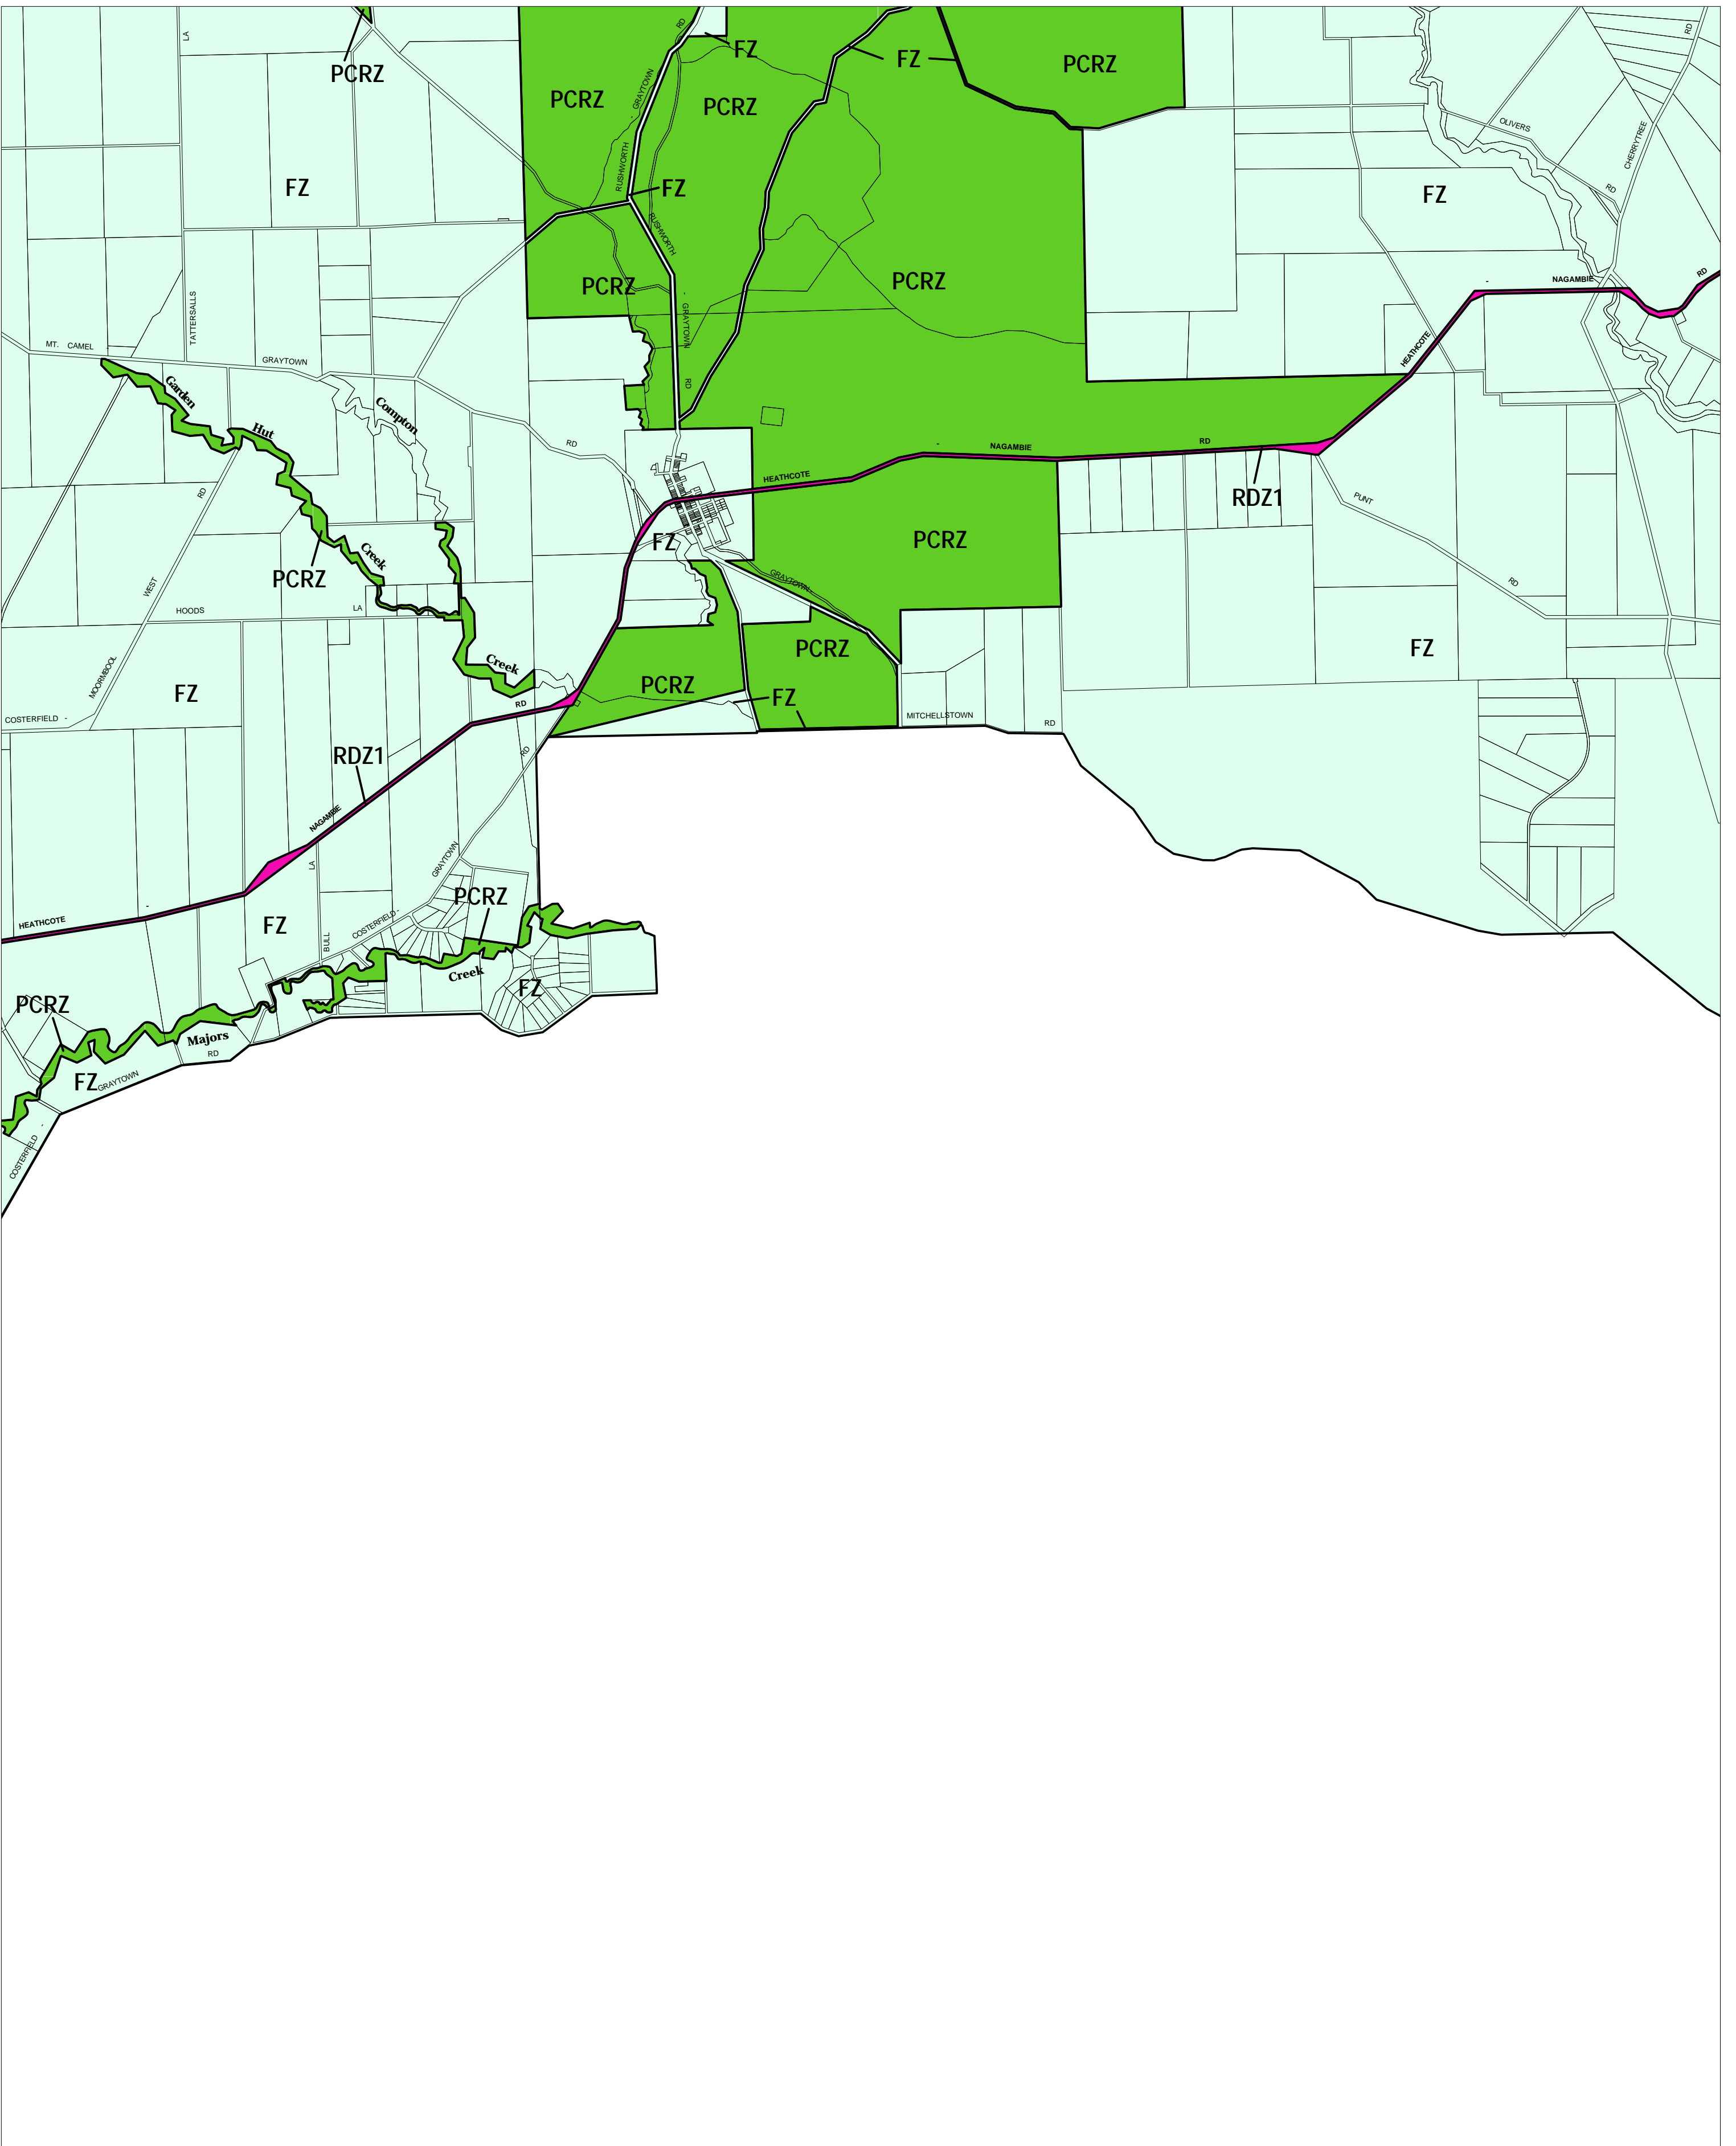

# STRATHBOGIE PLANNING SCHEME - LOCAL PROVISION

This publication is copyright. No part may be reproduced by any process except in accordance with the provisions of the Copyright Act. © State of Victoria.  
 This map should be read in conjunction with additional Planning Overlay Maps (if applicable) as indicated on the INDEX TO MAPS.

Public Land	
	Public Conservation And Resource Zone
Rural	
	Farming Zone
	Road Zone Category 1

AUSTRALIAN MAP GRID ZONE 55

THIS MAP INCORPORATES APPROVED ZONES AS AT: 04/05/2006 AMENDMENT C35

Printed: 10/5/2006