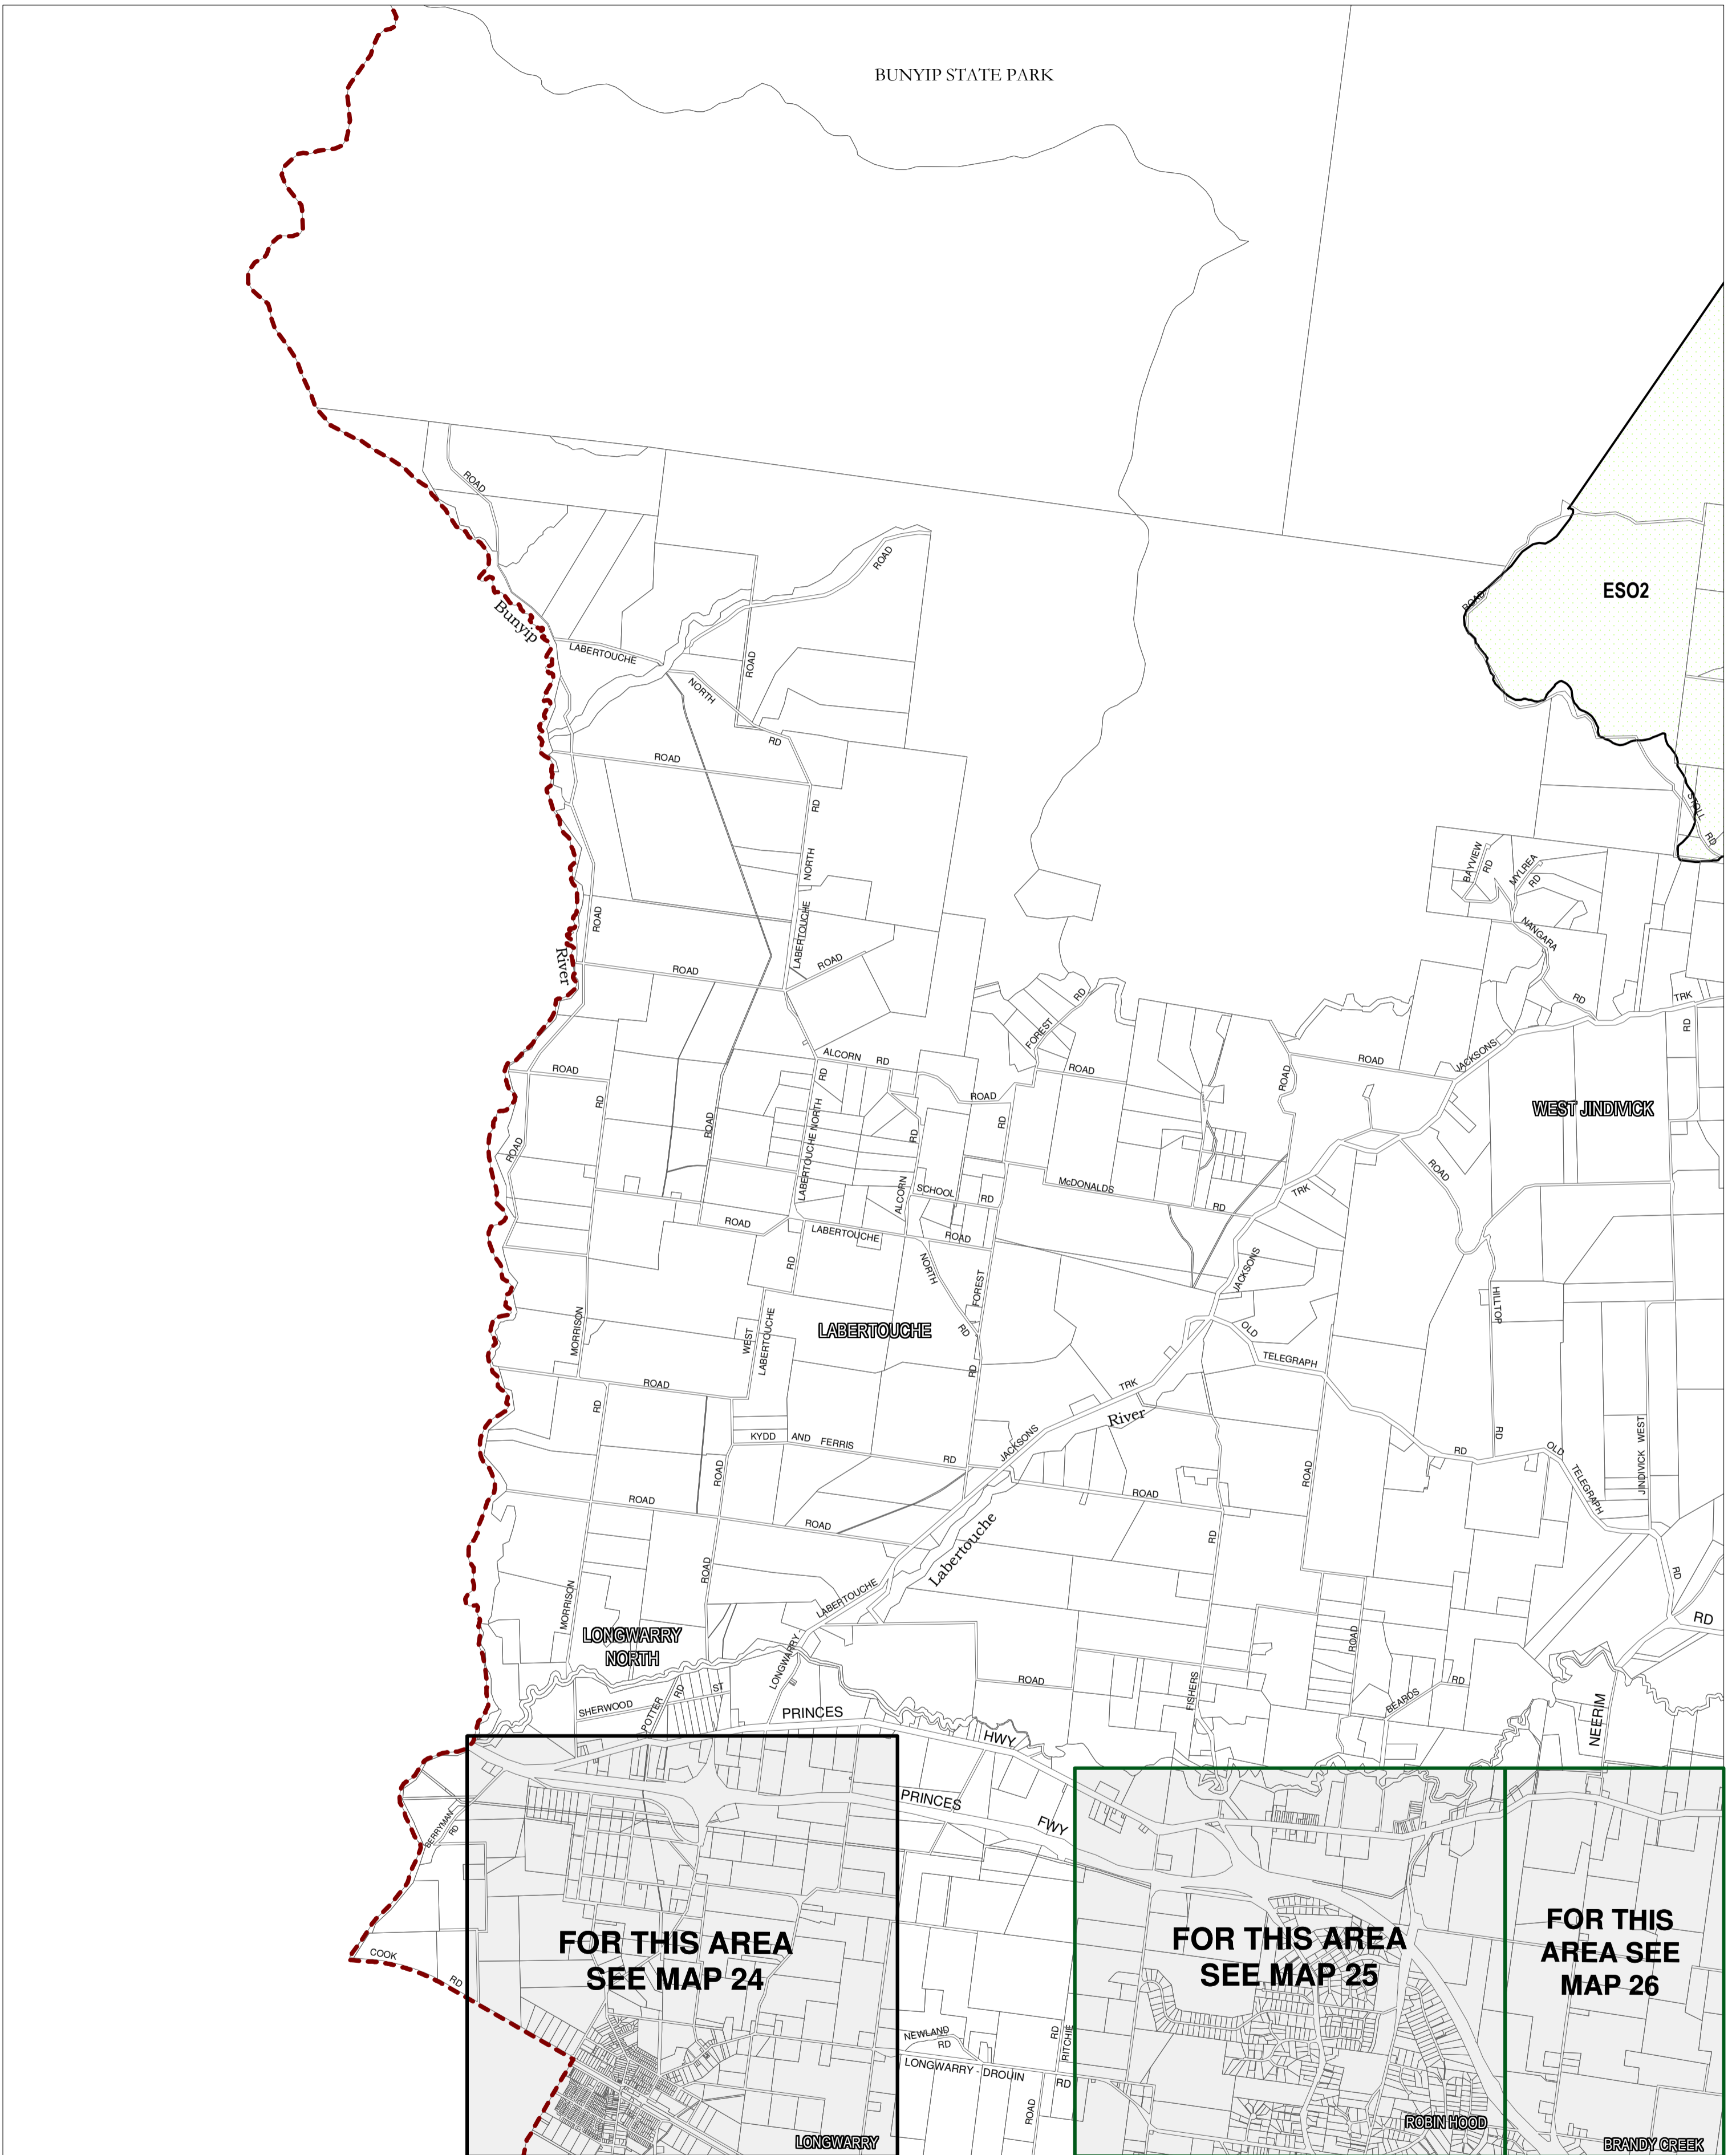

BAW BAW PLANNING SCHEME - LOCAL PROVISION

Overlays

ES02 Environmental Significance Overlay - Schedule 2

AUSTRALIAN MAP GRID ZONE 55

INDEX TO ADJOINING METRIC SERIES MAP

Printed: 21/11/2014

AMENDMENT C104 PART 1