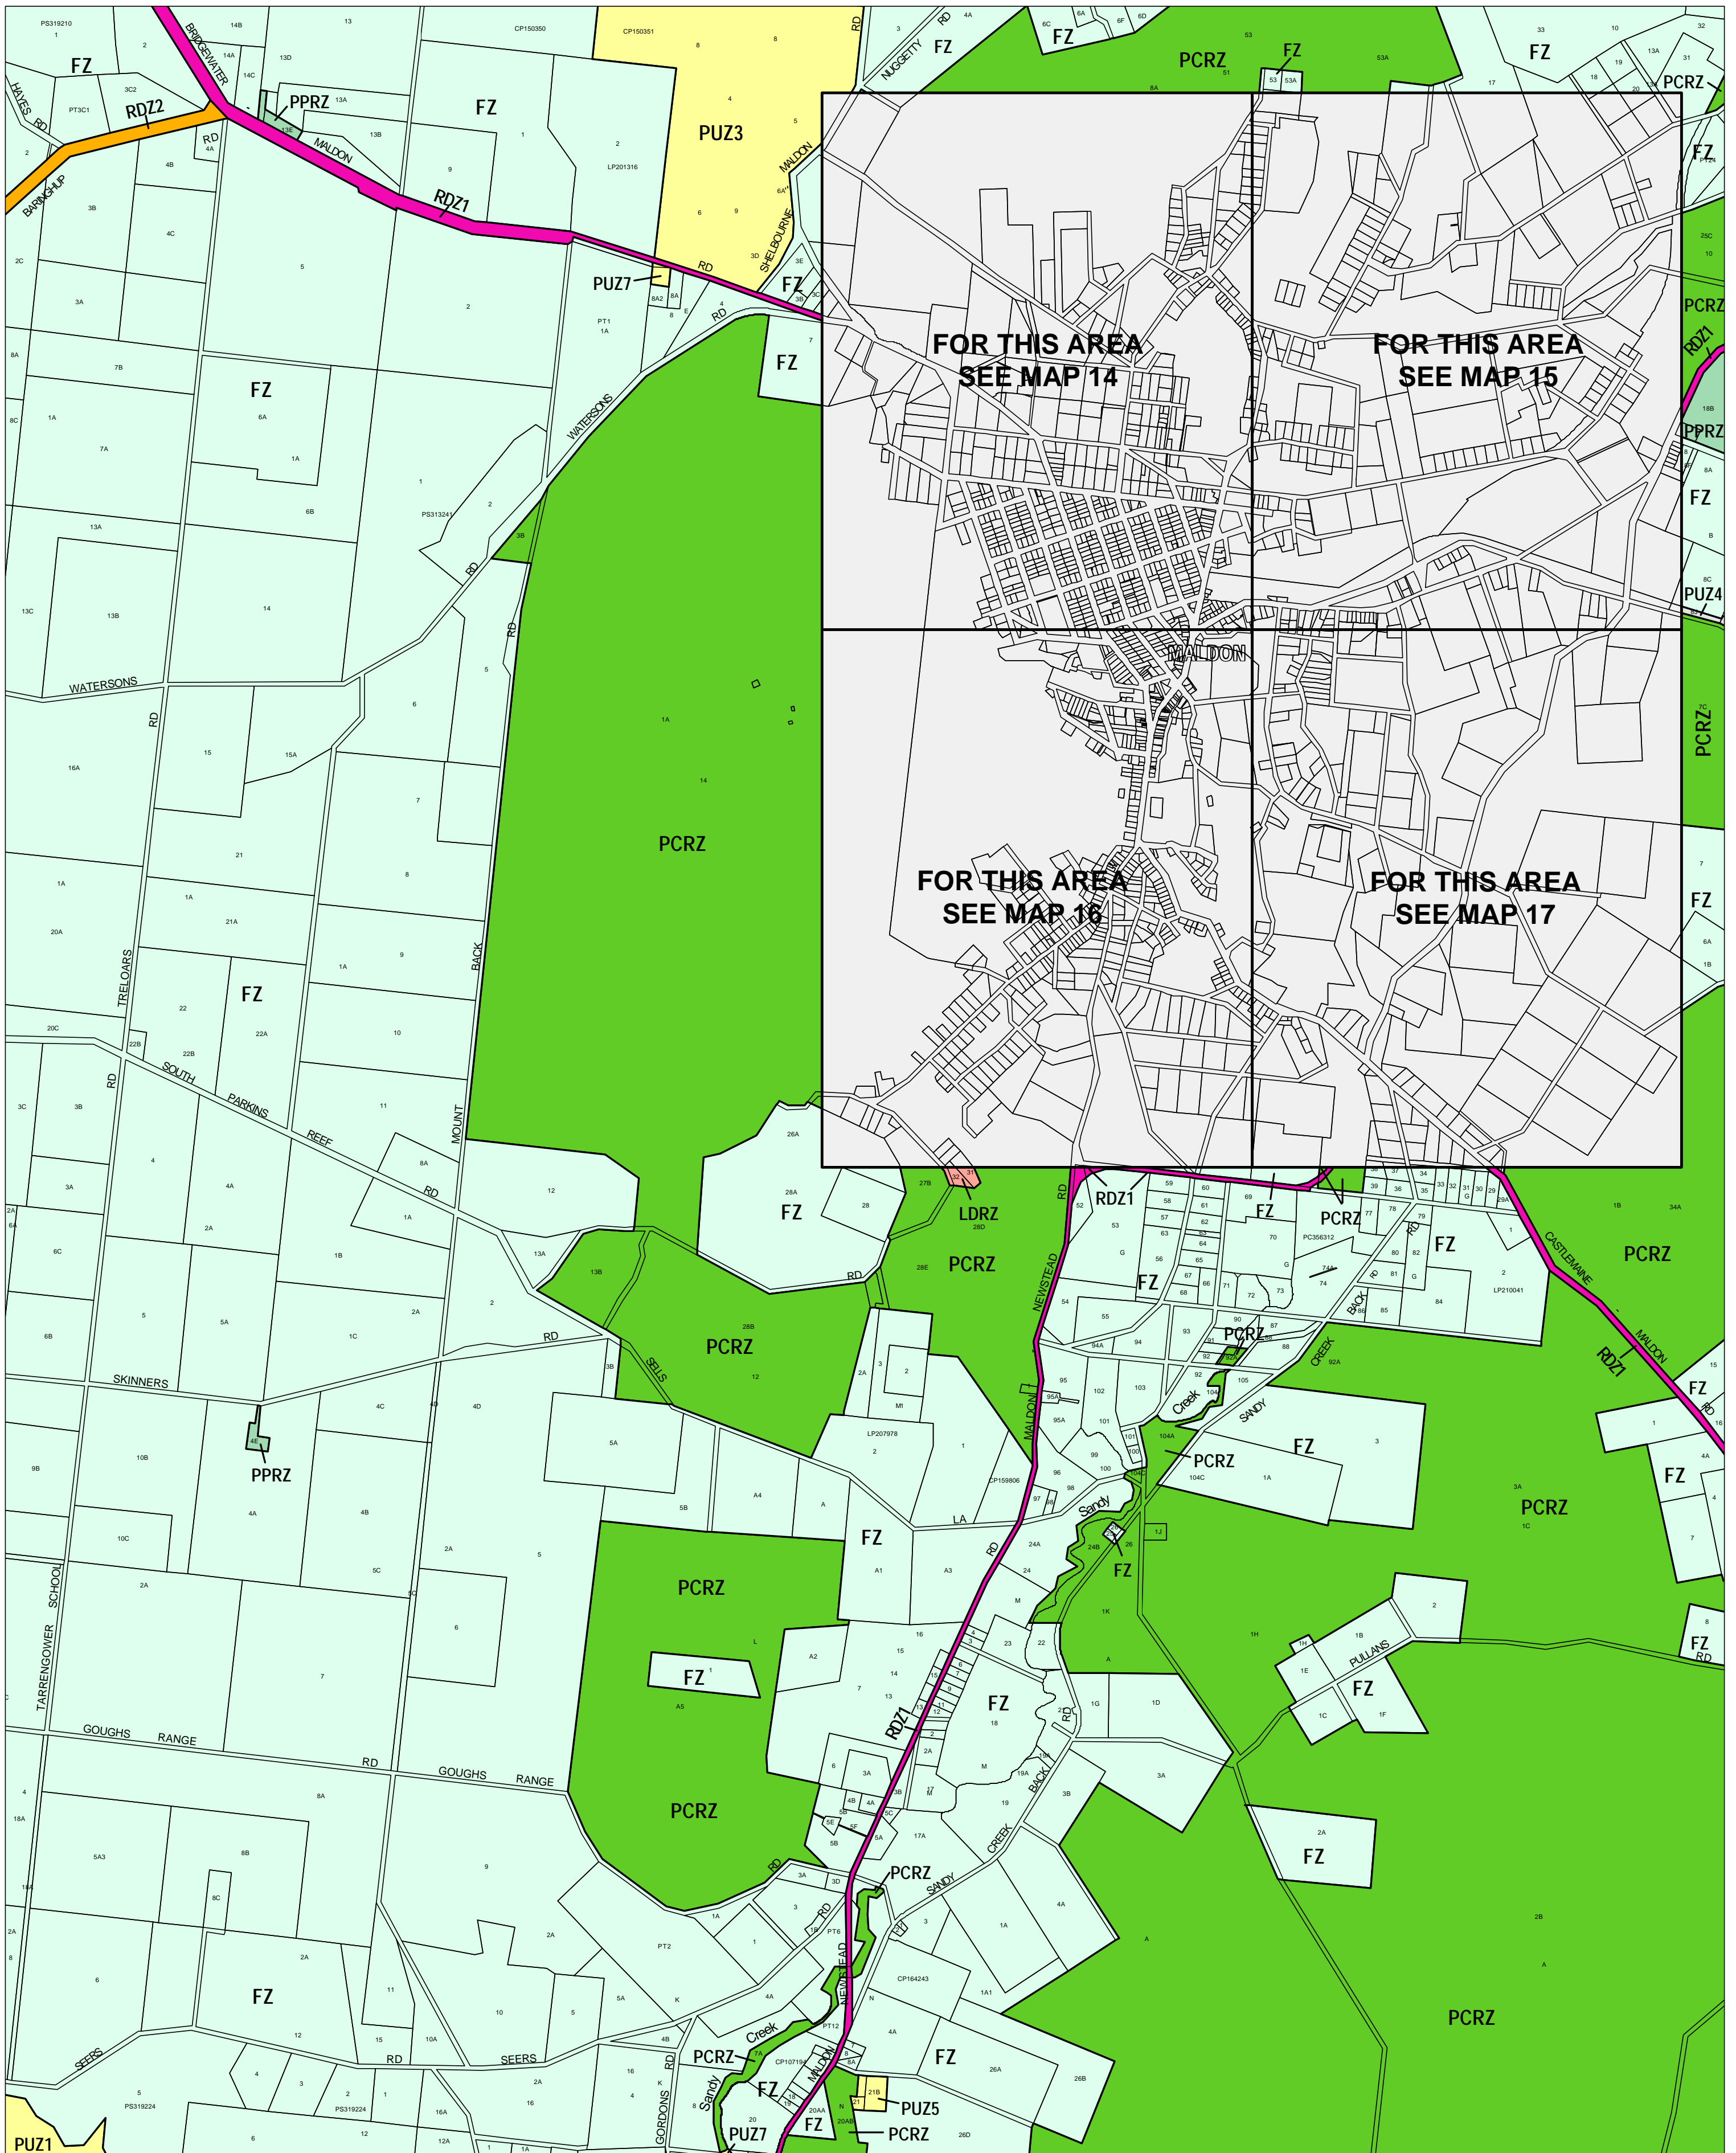

MOUNT ALEXANDER PLANNING SCHEME - LOCAL PROVISION

Public Land	Road Zone Category 1
Public Conservation And Resource Zone	Road Zone Category 2
Public Park And Recreation Zone	Low Density Residential Zone
Public Use Zone	Farming Zone
Cemetery/crematorium	
Public Use Zone Health And Community	
Public Use Zone Other Public Use	
Public Use Zone Service And Utility	
Public Use Zone Transport