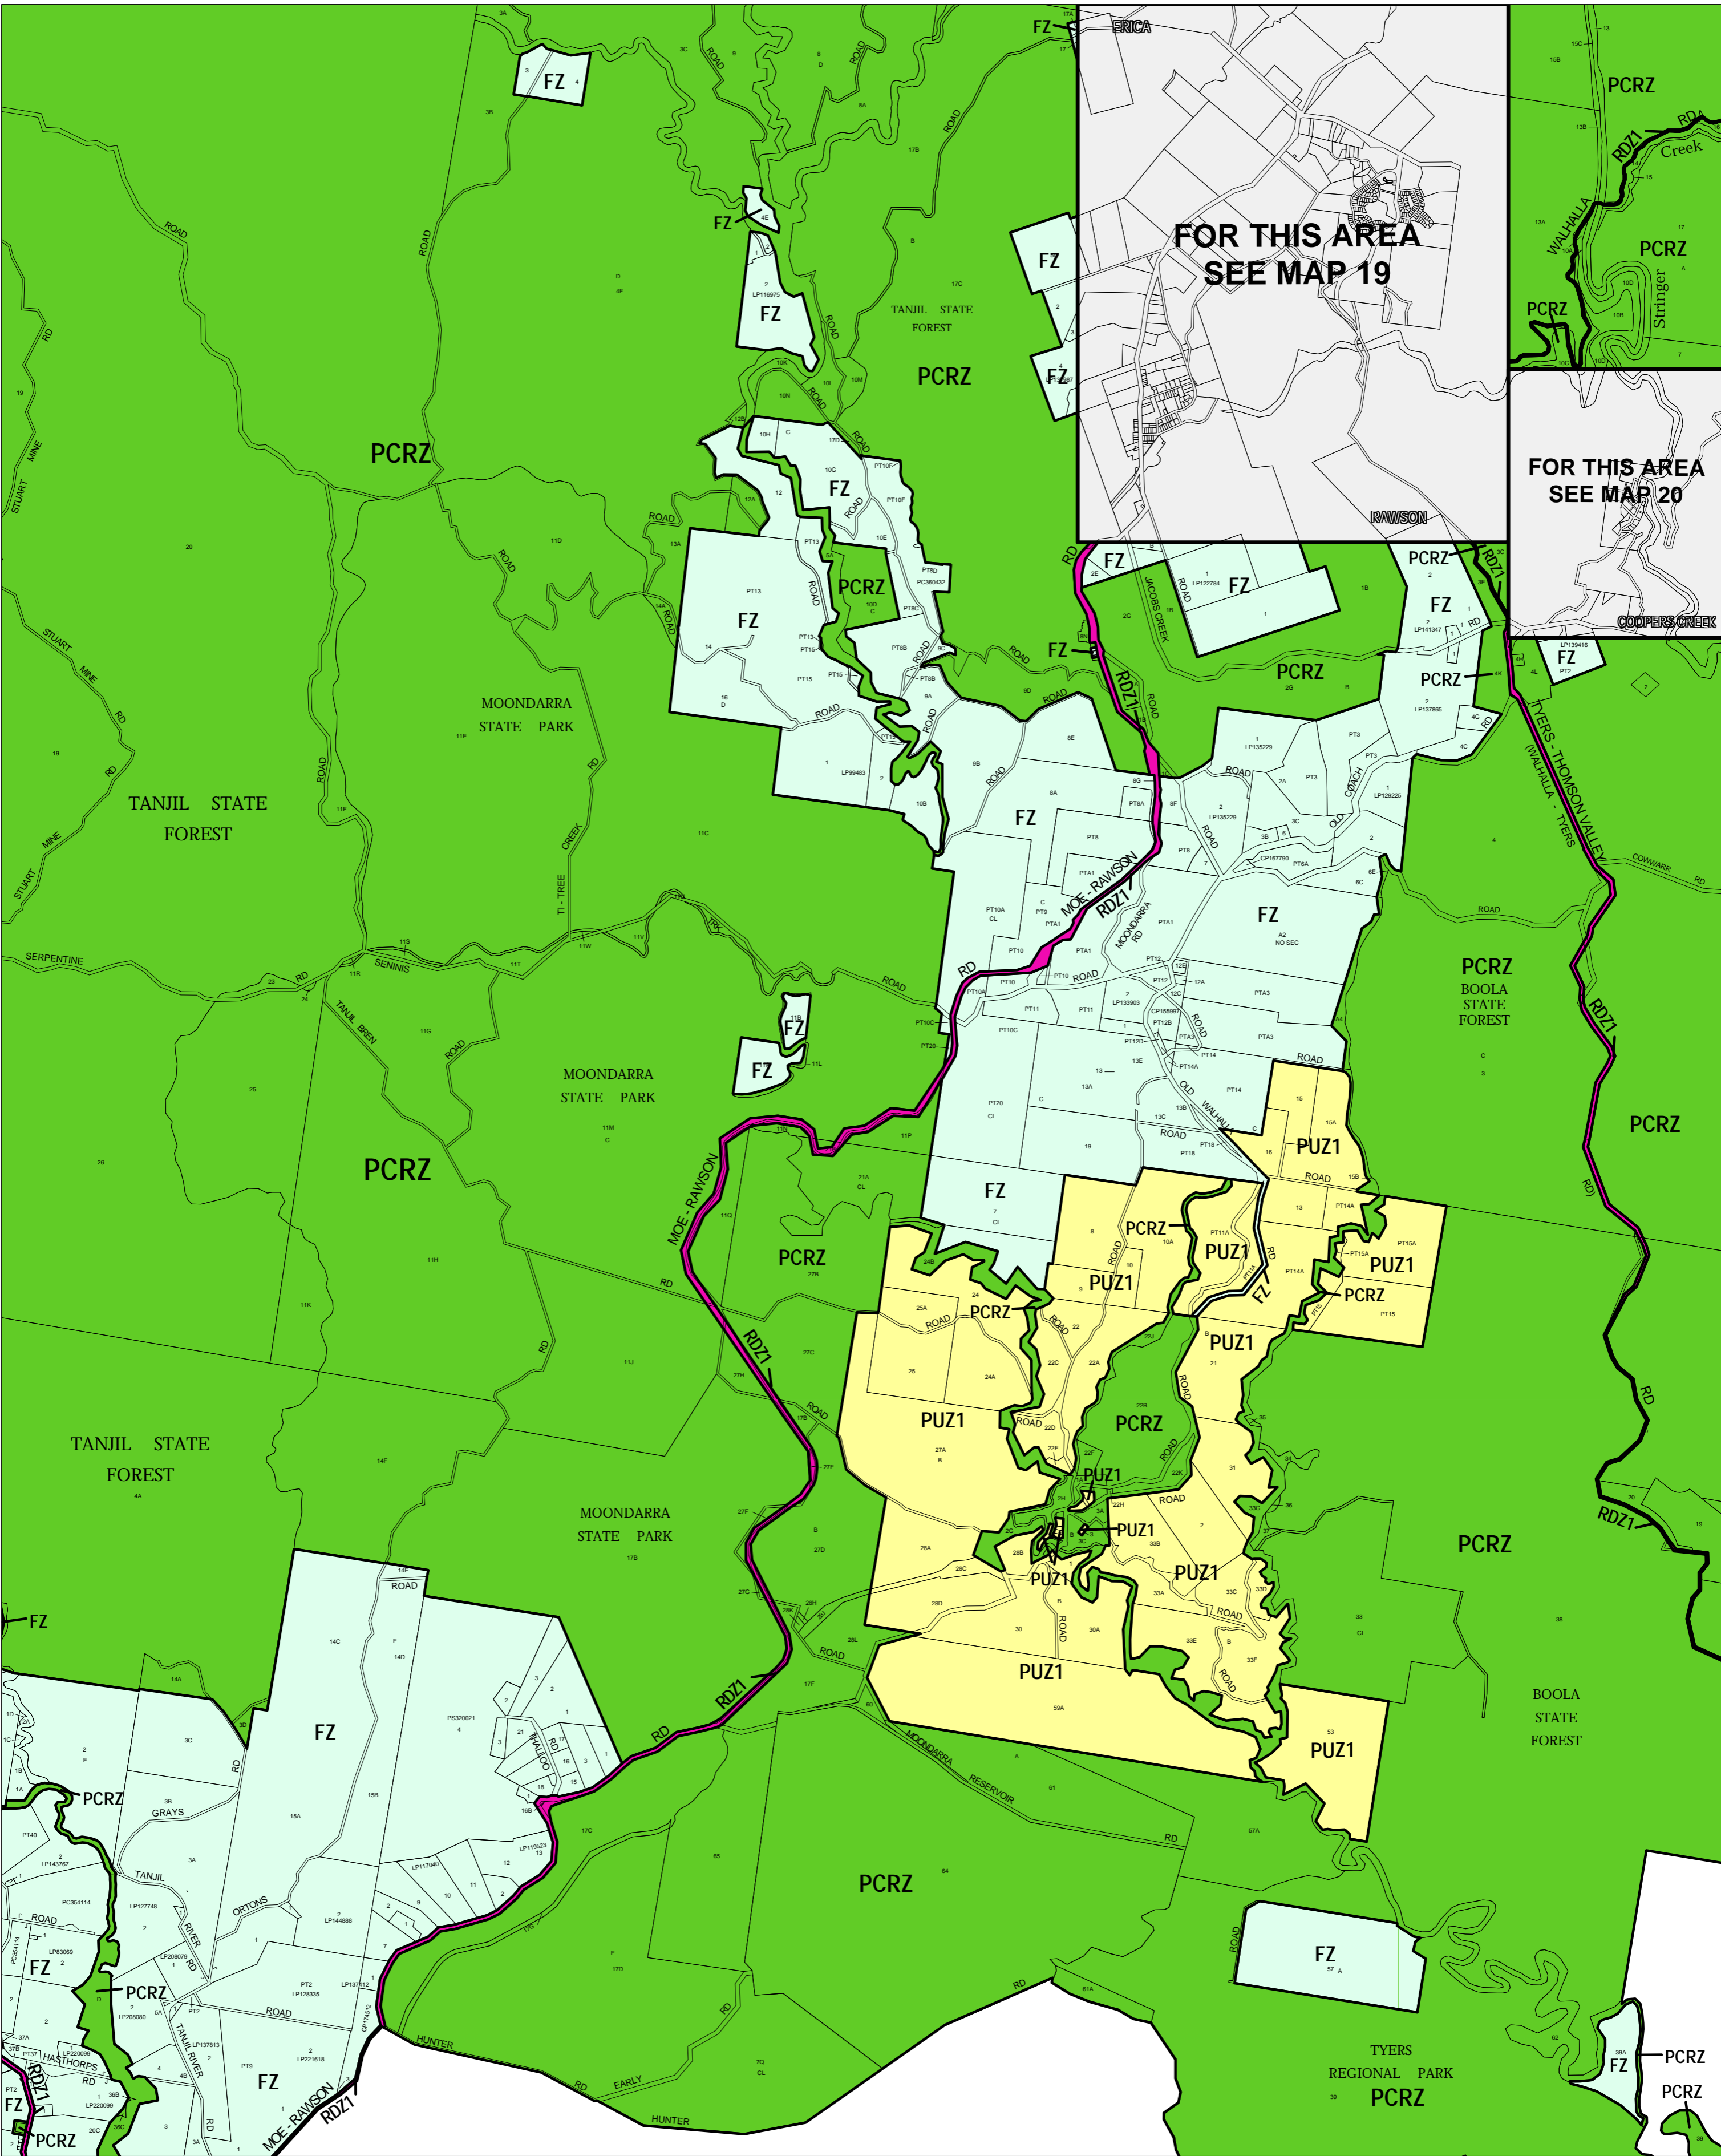

BAW BAW PLANNING SCHEME - LOCAL PROVISION

Public Land	
 PCRZ	Public Conservation And Resource Zone
 PUZ1	Public Use Zone Service And Utility
 RDZ1	Road Zone Category 1
Rural	
 FZ	Farming Zone

Amendment C35
Printed: 8/3/2006