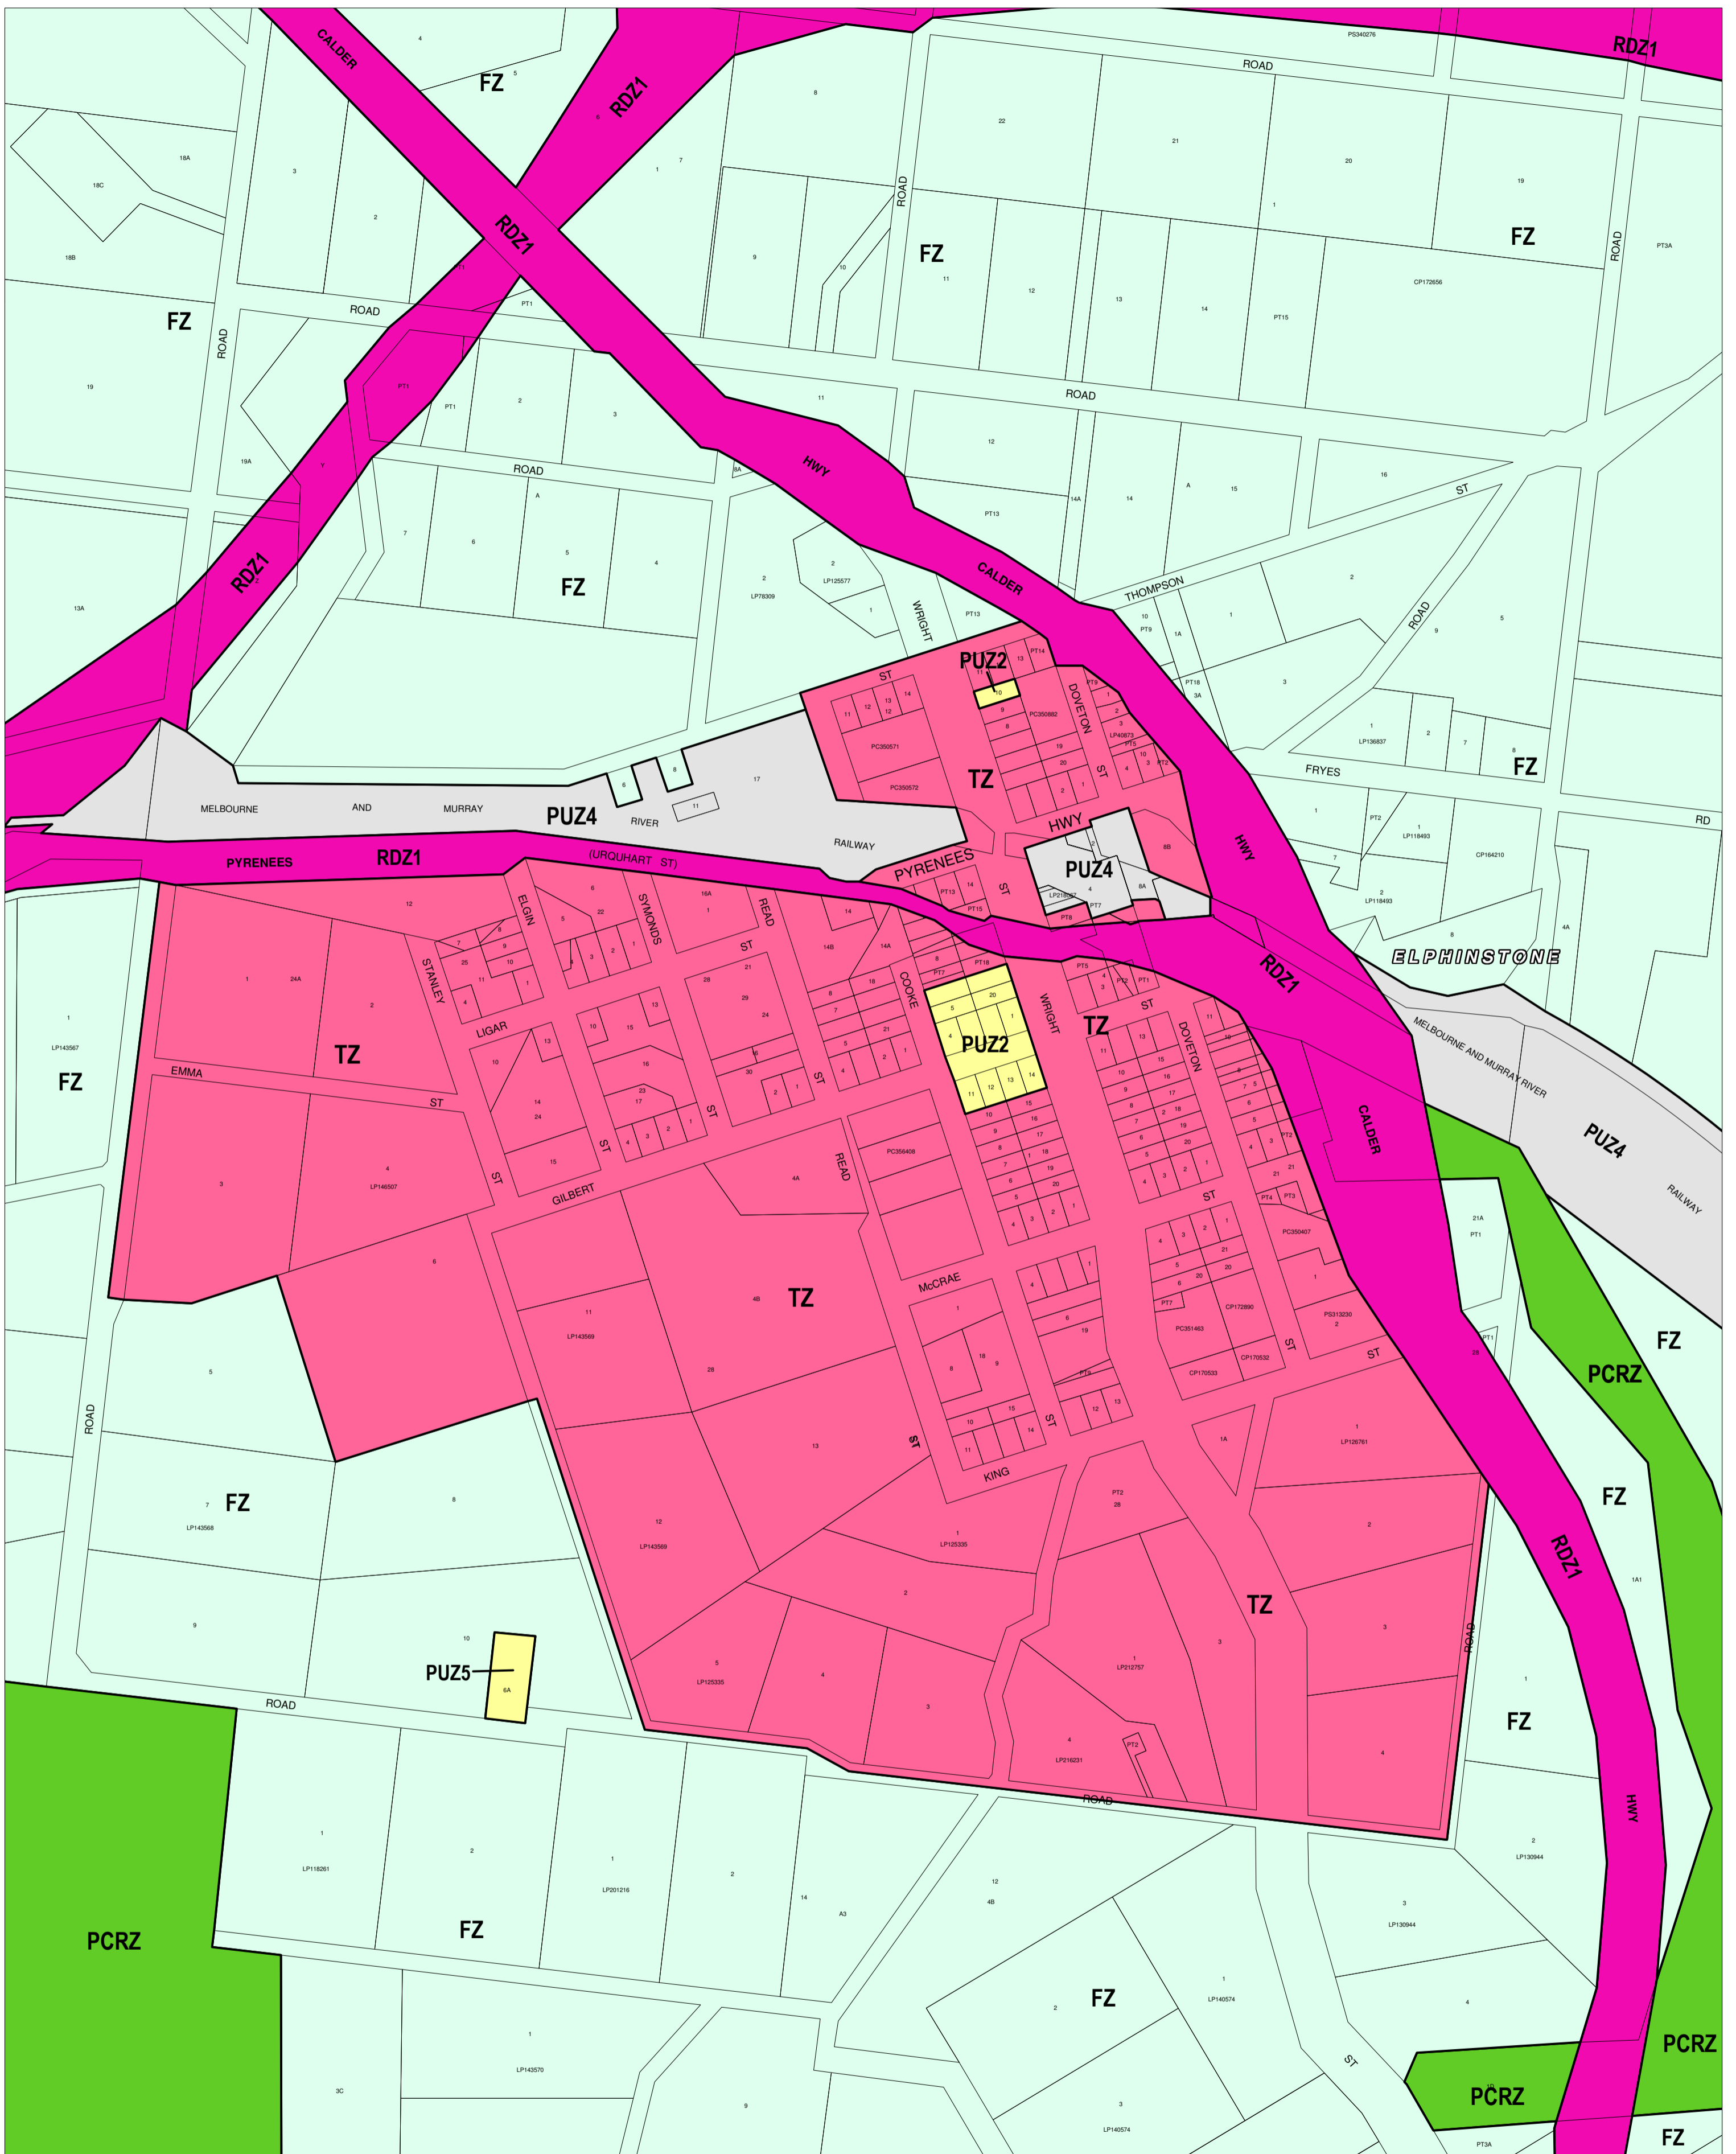

MOUNT ALEXANDER PLANNING SCHEME - LOCAL PROVISION

Public Land		Rural	
	Public Conservation And Resource Zone		Farming Zone
	Public Use Zone - Cemetery/crematorium		
	Public Use Zone - Education		
	Public Use Zone - Other Public Use		
	Public Use Zone - Transport		
	Road Zone - Category 1		
Residential			
	Township Zone