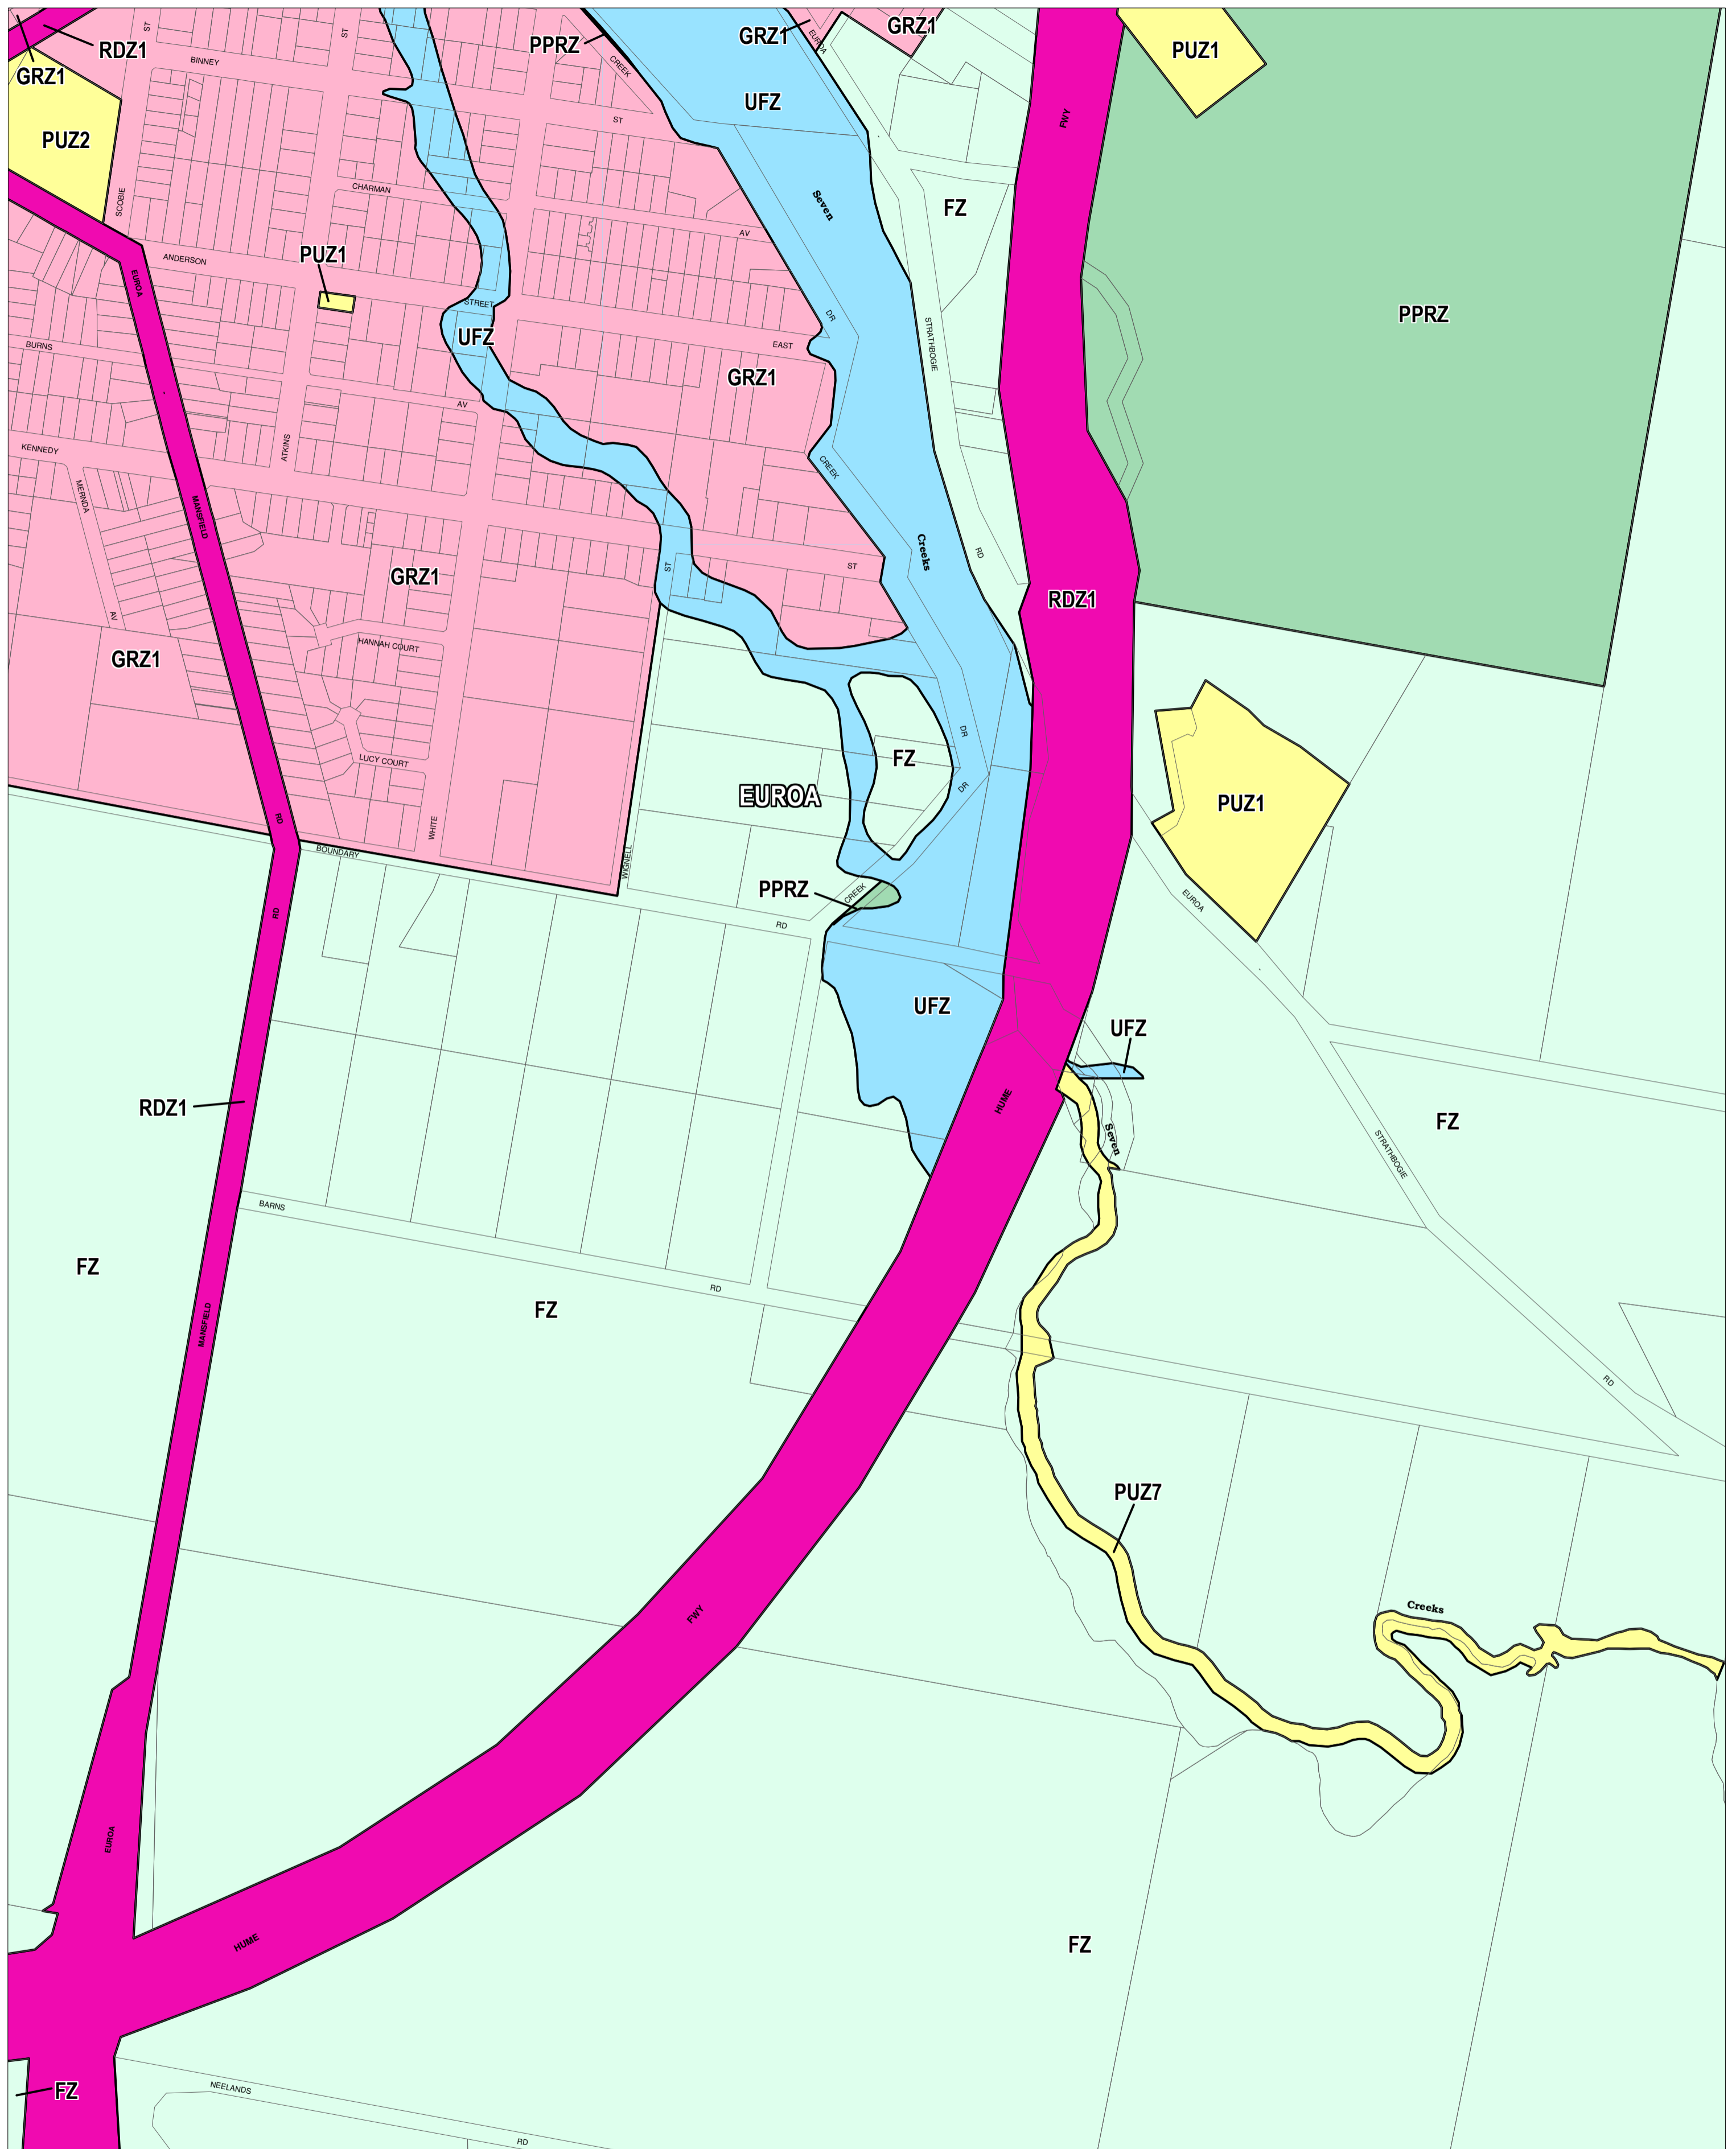

STRATHBOGIE PLANNING SCHEME - LOCAL PROVISION

Public Land	Special Purpose
PPRZ Public Park And Recreation Zone	UFZ Urban Floodway Zone
PUZ2 Public Use Zone - Education	
PUZ7 Public Use Zone - Other Public Use	
PUZ1 Public Use Zone - Service And Utility	
RDZ1 Road Zone - Category 1	
GRZ1 General Residential Zone - Schedule 1	
FZ Farming Zone	

100 0 100 200 300 400 500 m

AUSTRALIAN MAP GRID ZONE 55

INDEX TO ADJOINING METRIC SERIES MAP

Printed: 30/5/2014

AMENDMENT GC12