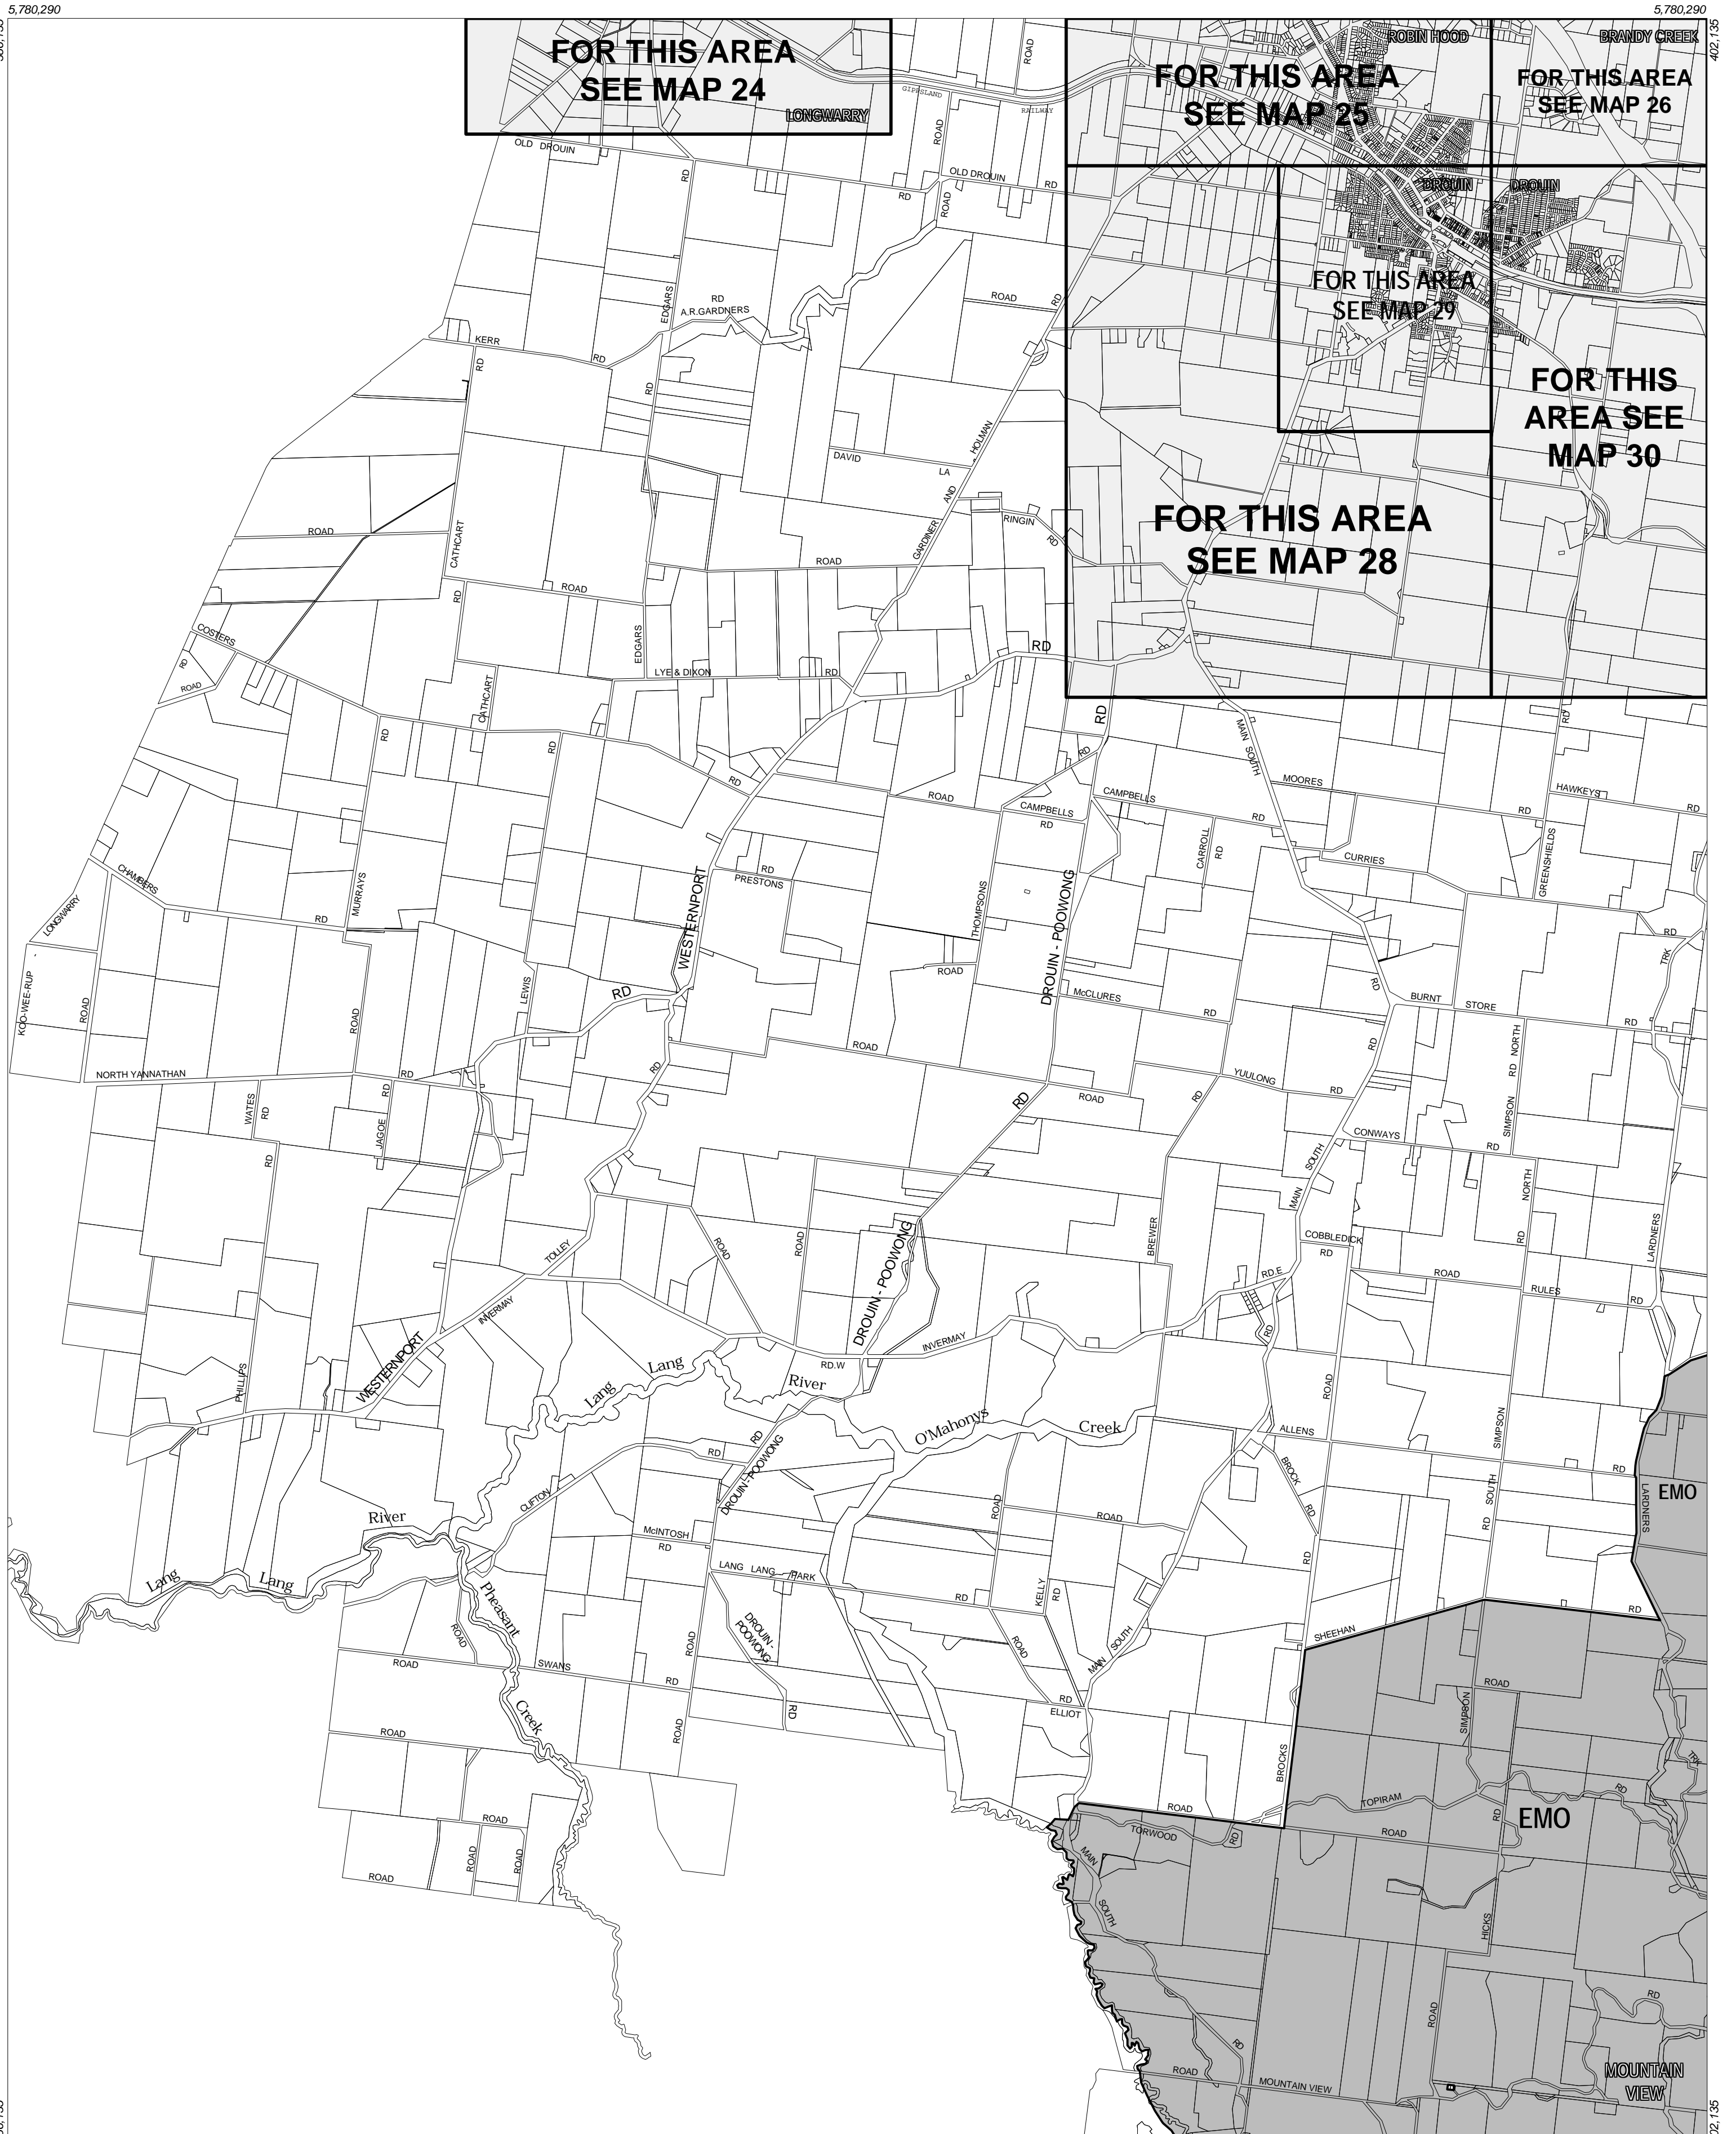

BAW BAW PLANNING SCHEME - LOCAL PROVISION

5,760,290 This publication is copyright. No part may be reproduced by any process except in accordance with the provisions of the Copyright Act. © State of Victoria. This map should be read in conjunction with additional Planning Overlay Maps (if applicable) as indicated on the INDEX TO MAPS. 5,760,290

Overlays
 EMO Erosion Management Overlay

Amendment C17
 Printed: 4/2/2003