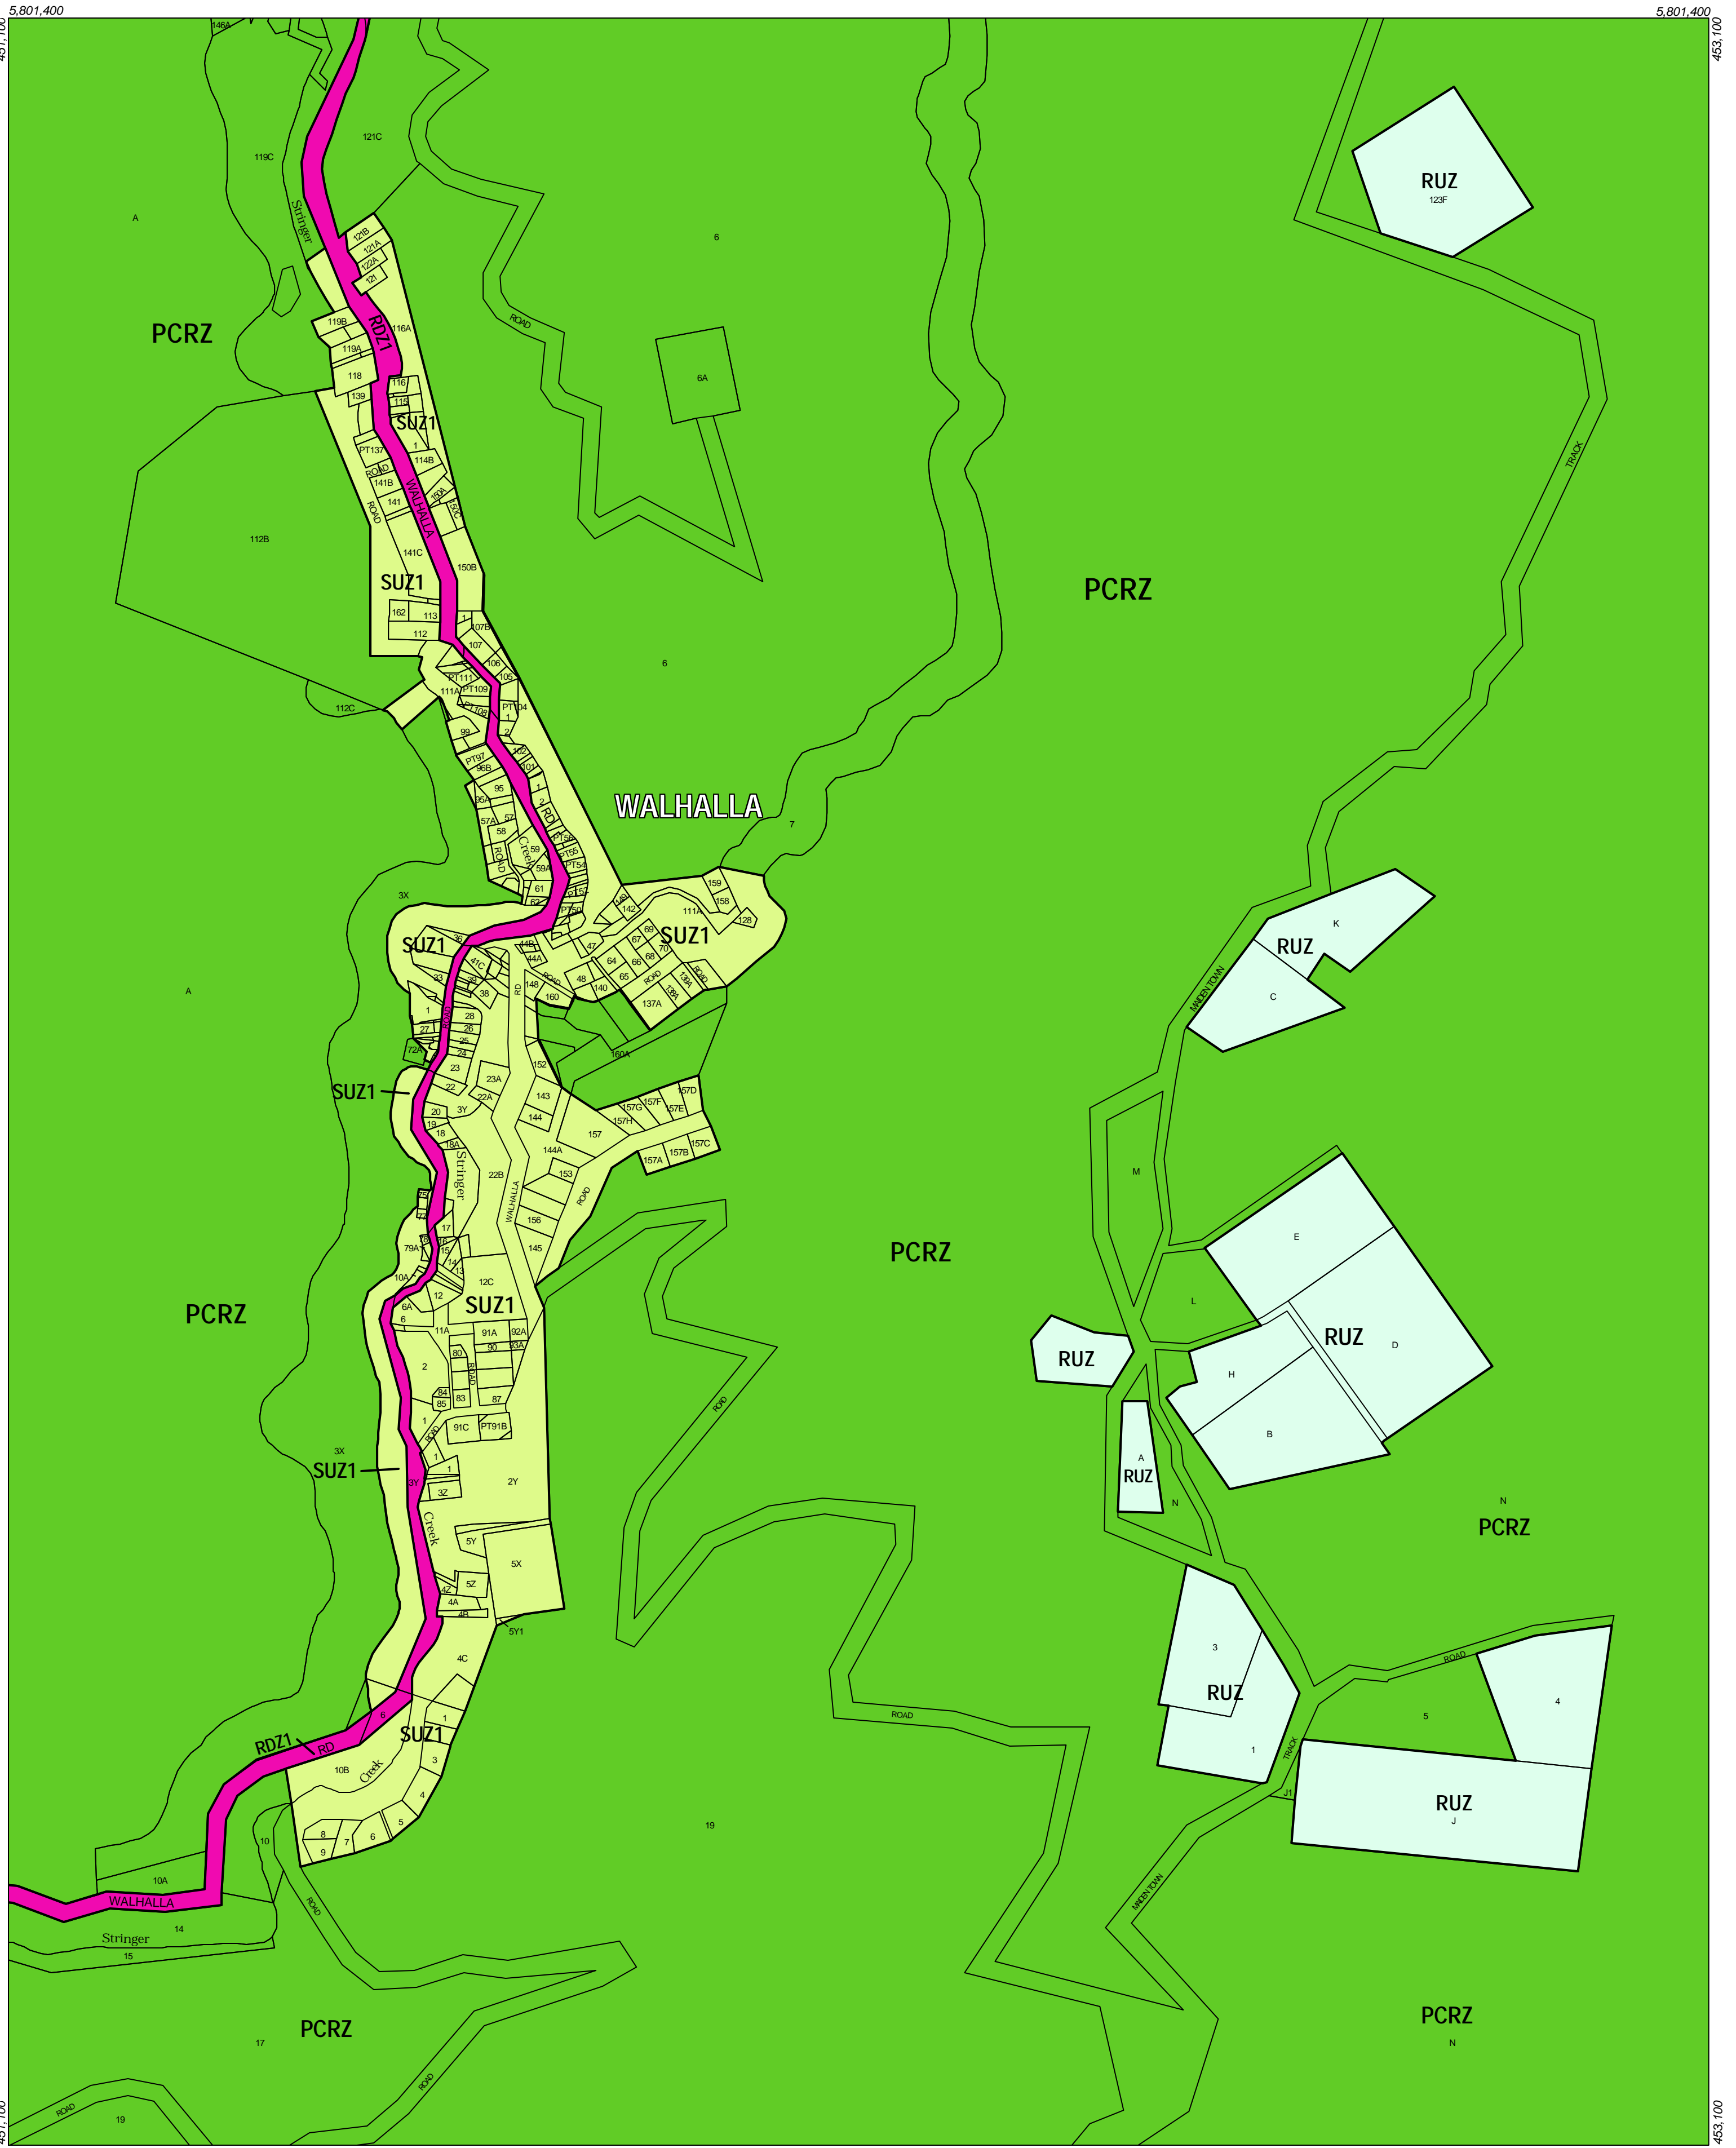

# BAW BAW PLANNING SCHEME - LOCAL PROVISION

This publication is copyright. No part may be reproduced by any process except in accordance with the provisions of the Copyright Act, State of Victoria.

This map should be read in conjunction with additional Planning Overlay Maps (if applicable) as indicated on the INDEX TO MAPS.

Public Land	
	Public Conservation And Resource Zone
Rural	
	Rural Zone
Special Purpose	
	Special Use Zone 1

100 200 300 400 500 m

AUSTRALIAN MAP GRID ZONE 55

Amendment C17  
Printed: 2016/2003

INDEX TO ADJOINING METRIC SERIES MAP