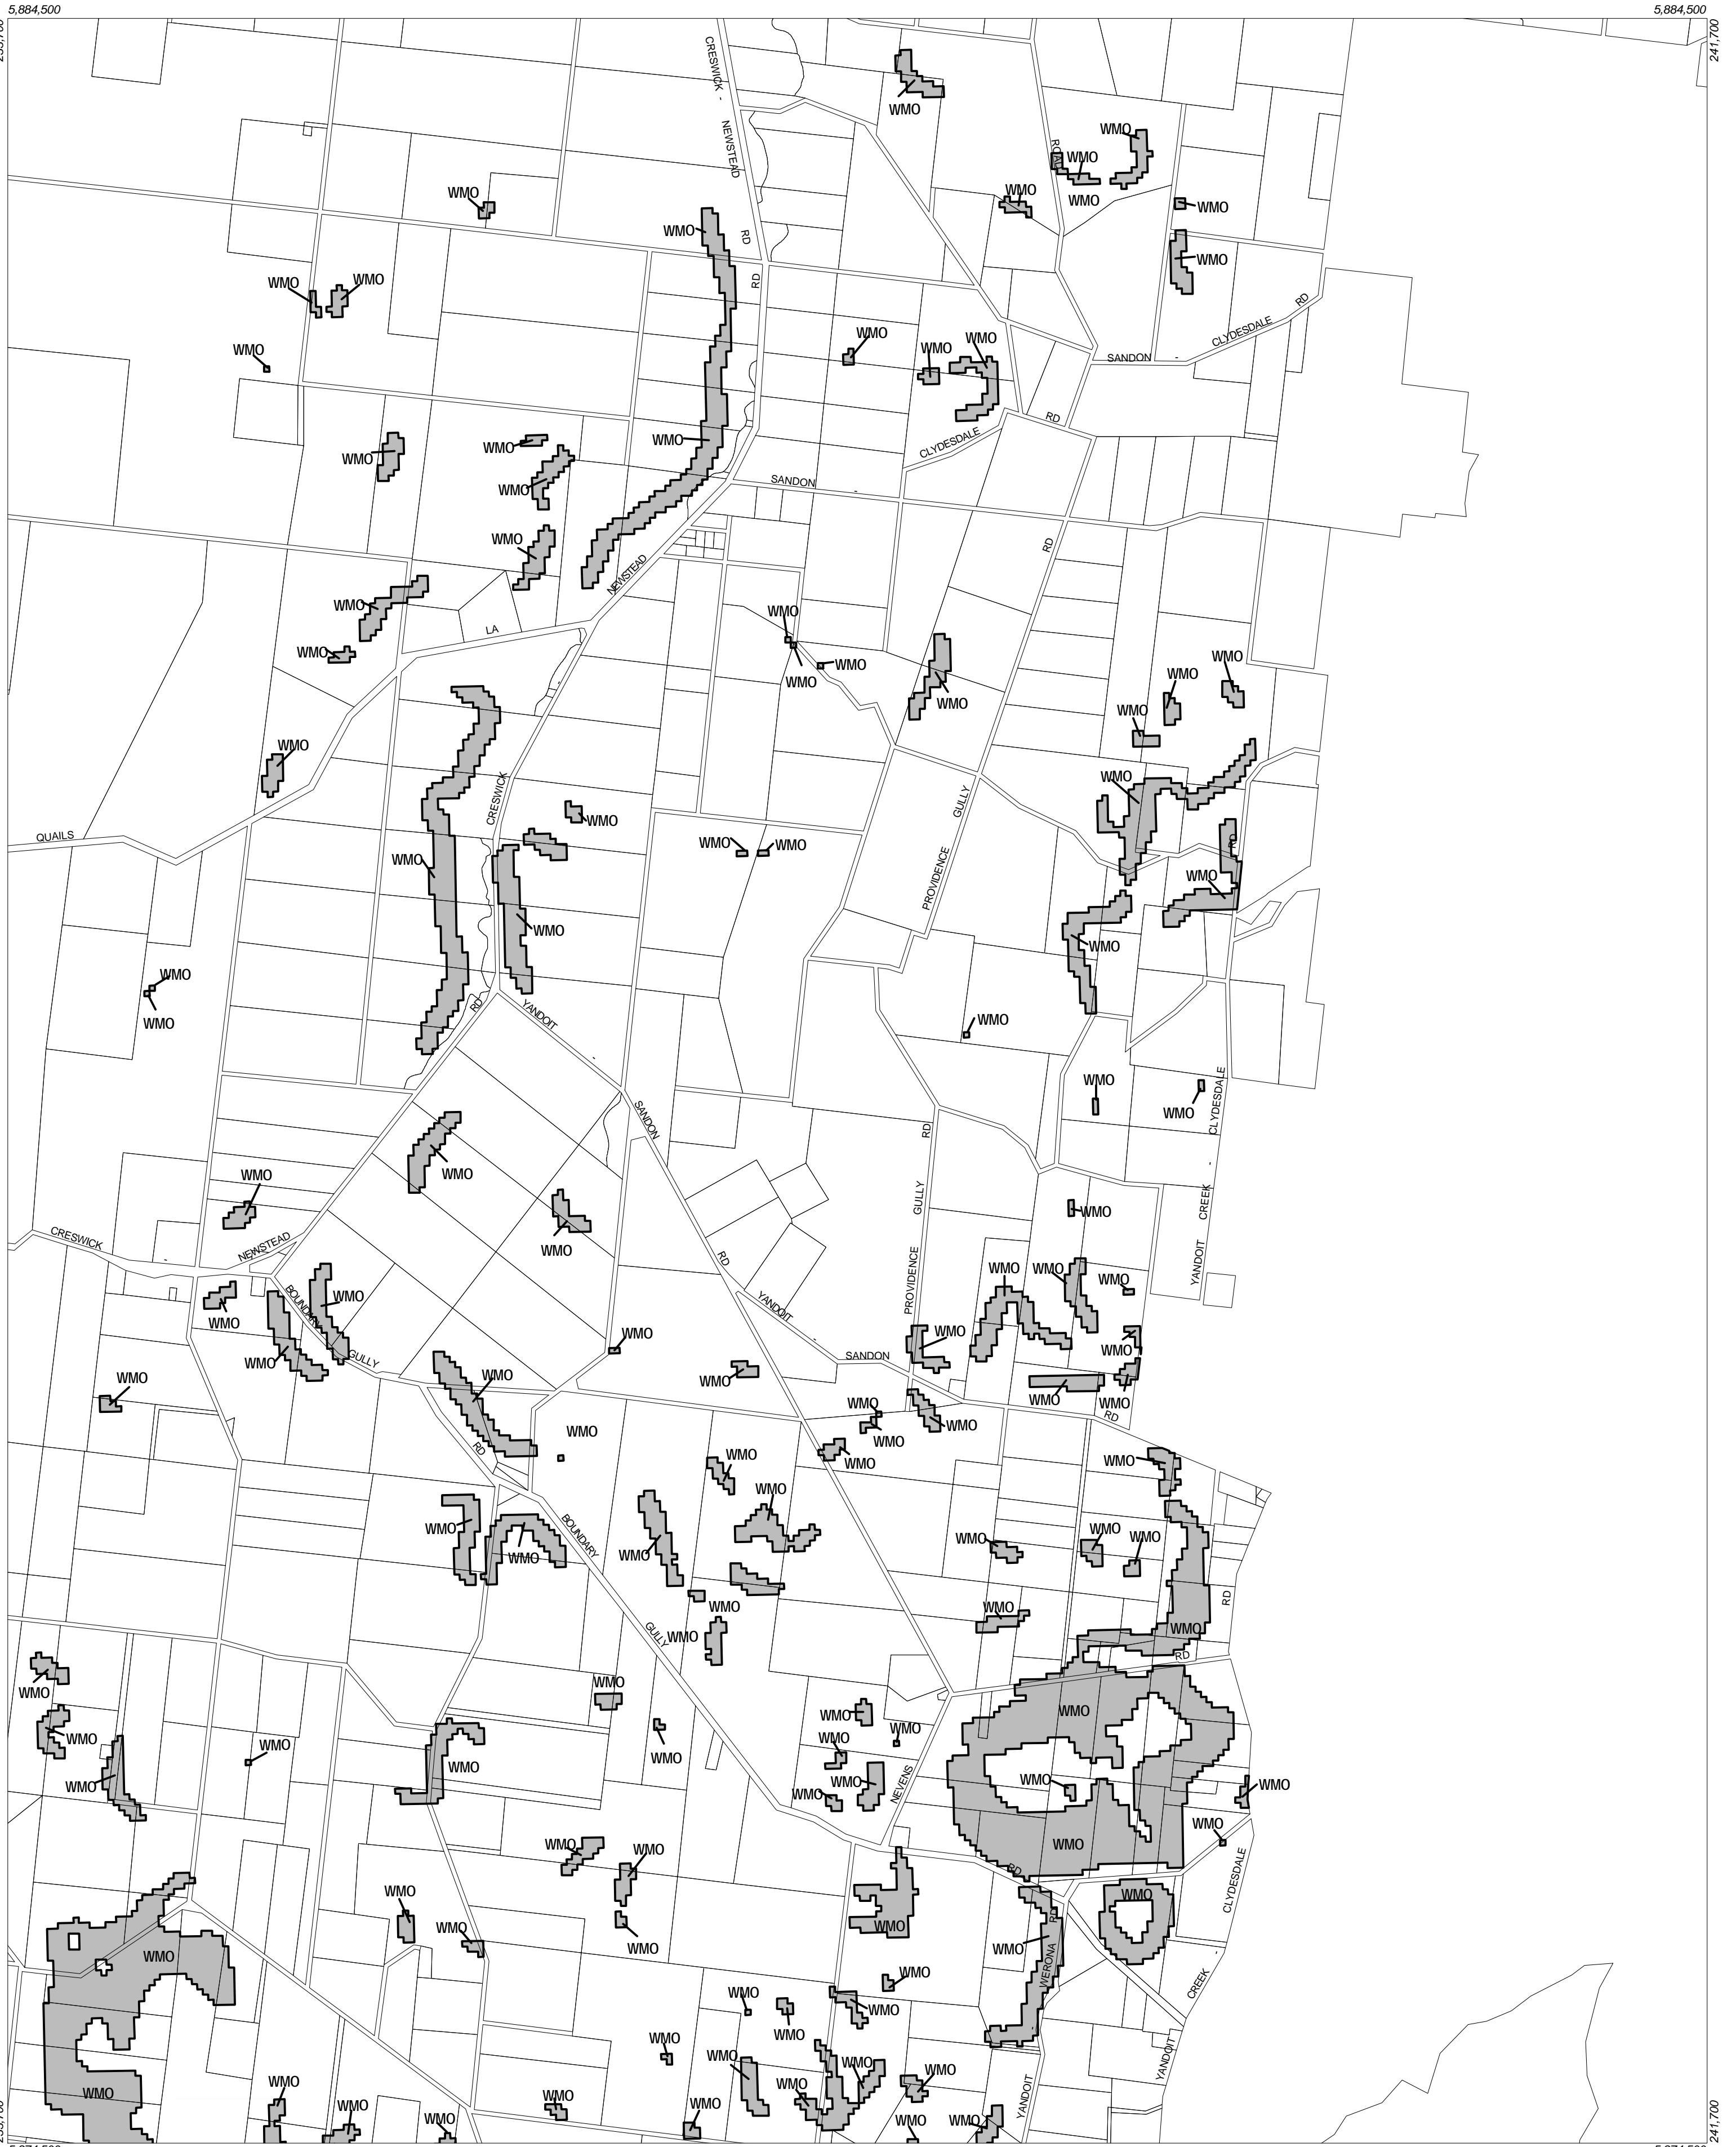

MOUNT ALEXANDER PLANNING SCHEME - LOCAL PROVISION

Overlays
WMO Wildfire Management Overlay

Printed: 2/5/2003