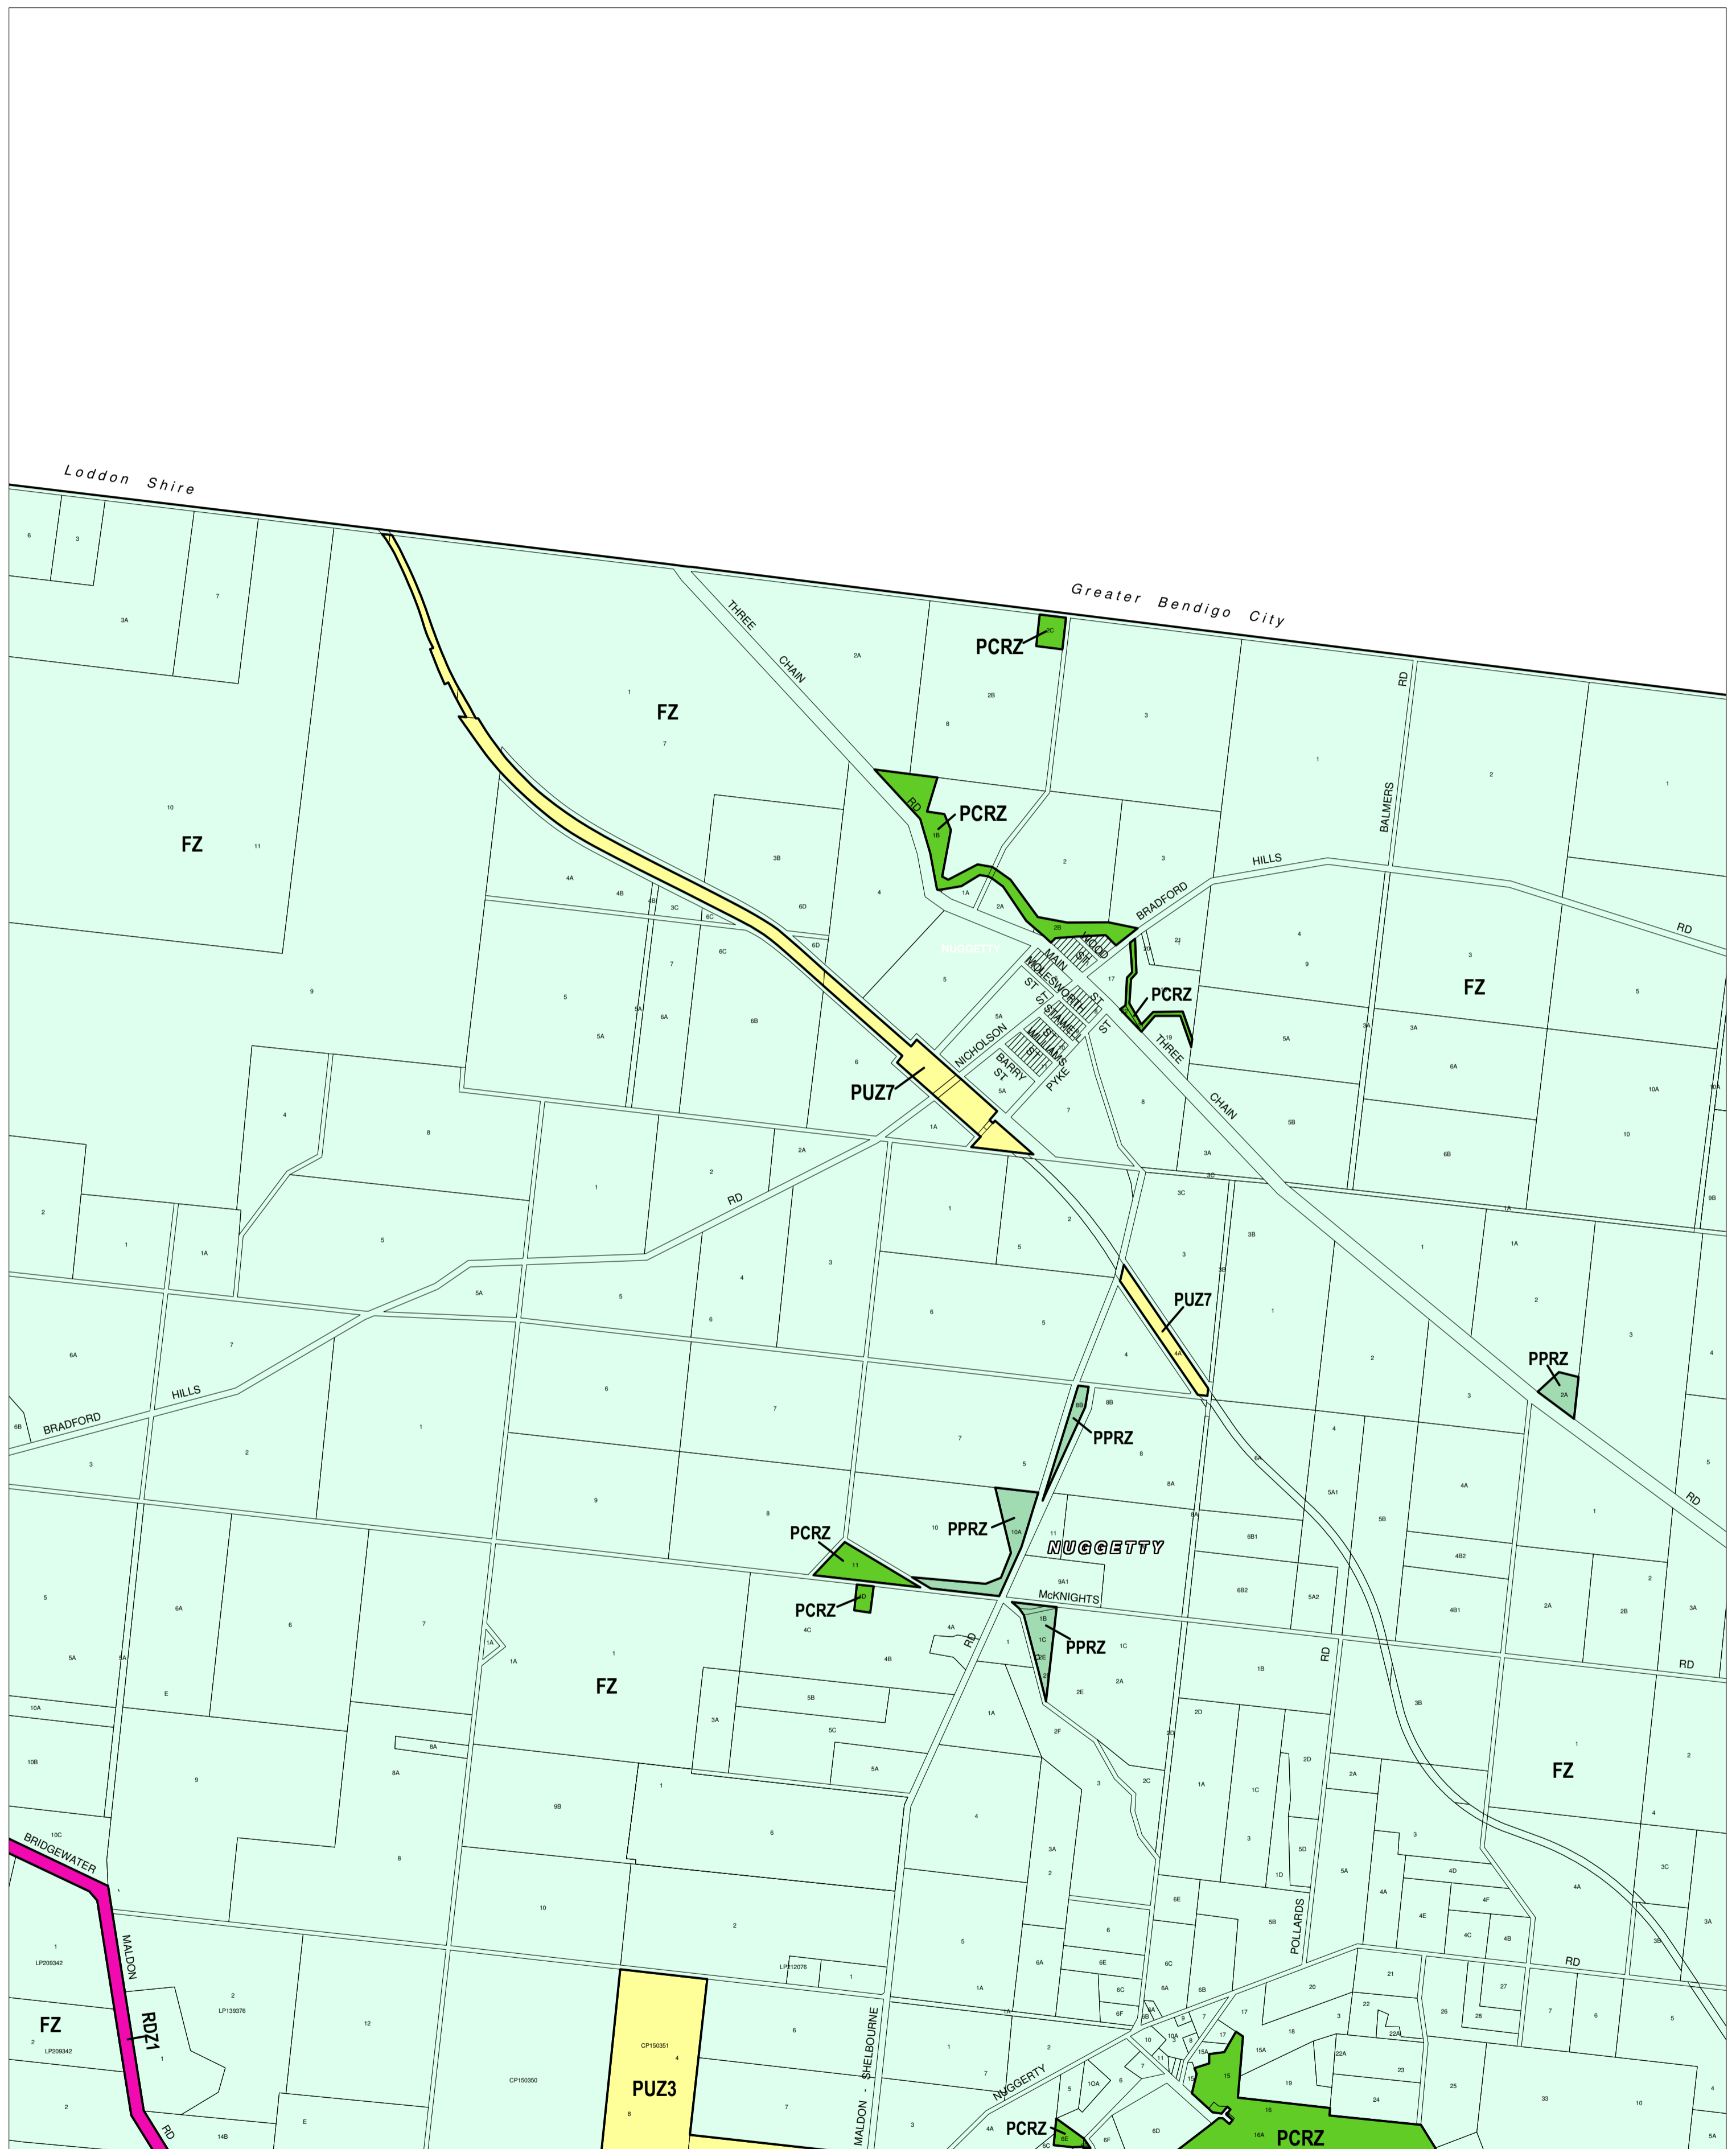

MOUNT ALEXANDER PLANNING SCHEME - LOCAL PROVISION

Public Land	
	Public Conservation And Resource Zone
	Public Park And Recreation Zone
	Public Use Zone - Health And Community
	Public Use Zone - Other Public Use
	Road Zone - Category 1
Rural	
	Farming Zone

AUSTRALIAN MAP GRID ZONE 55

Printed: 6/4/2011

AMENDMENT C37

ZONES

MAP No 3