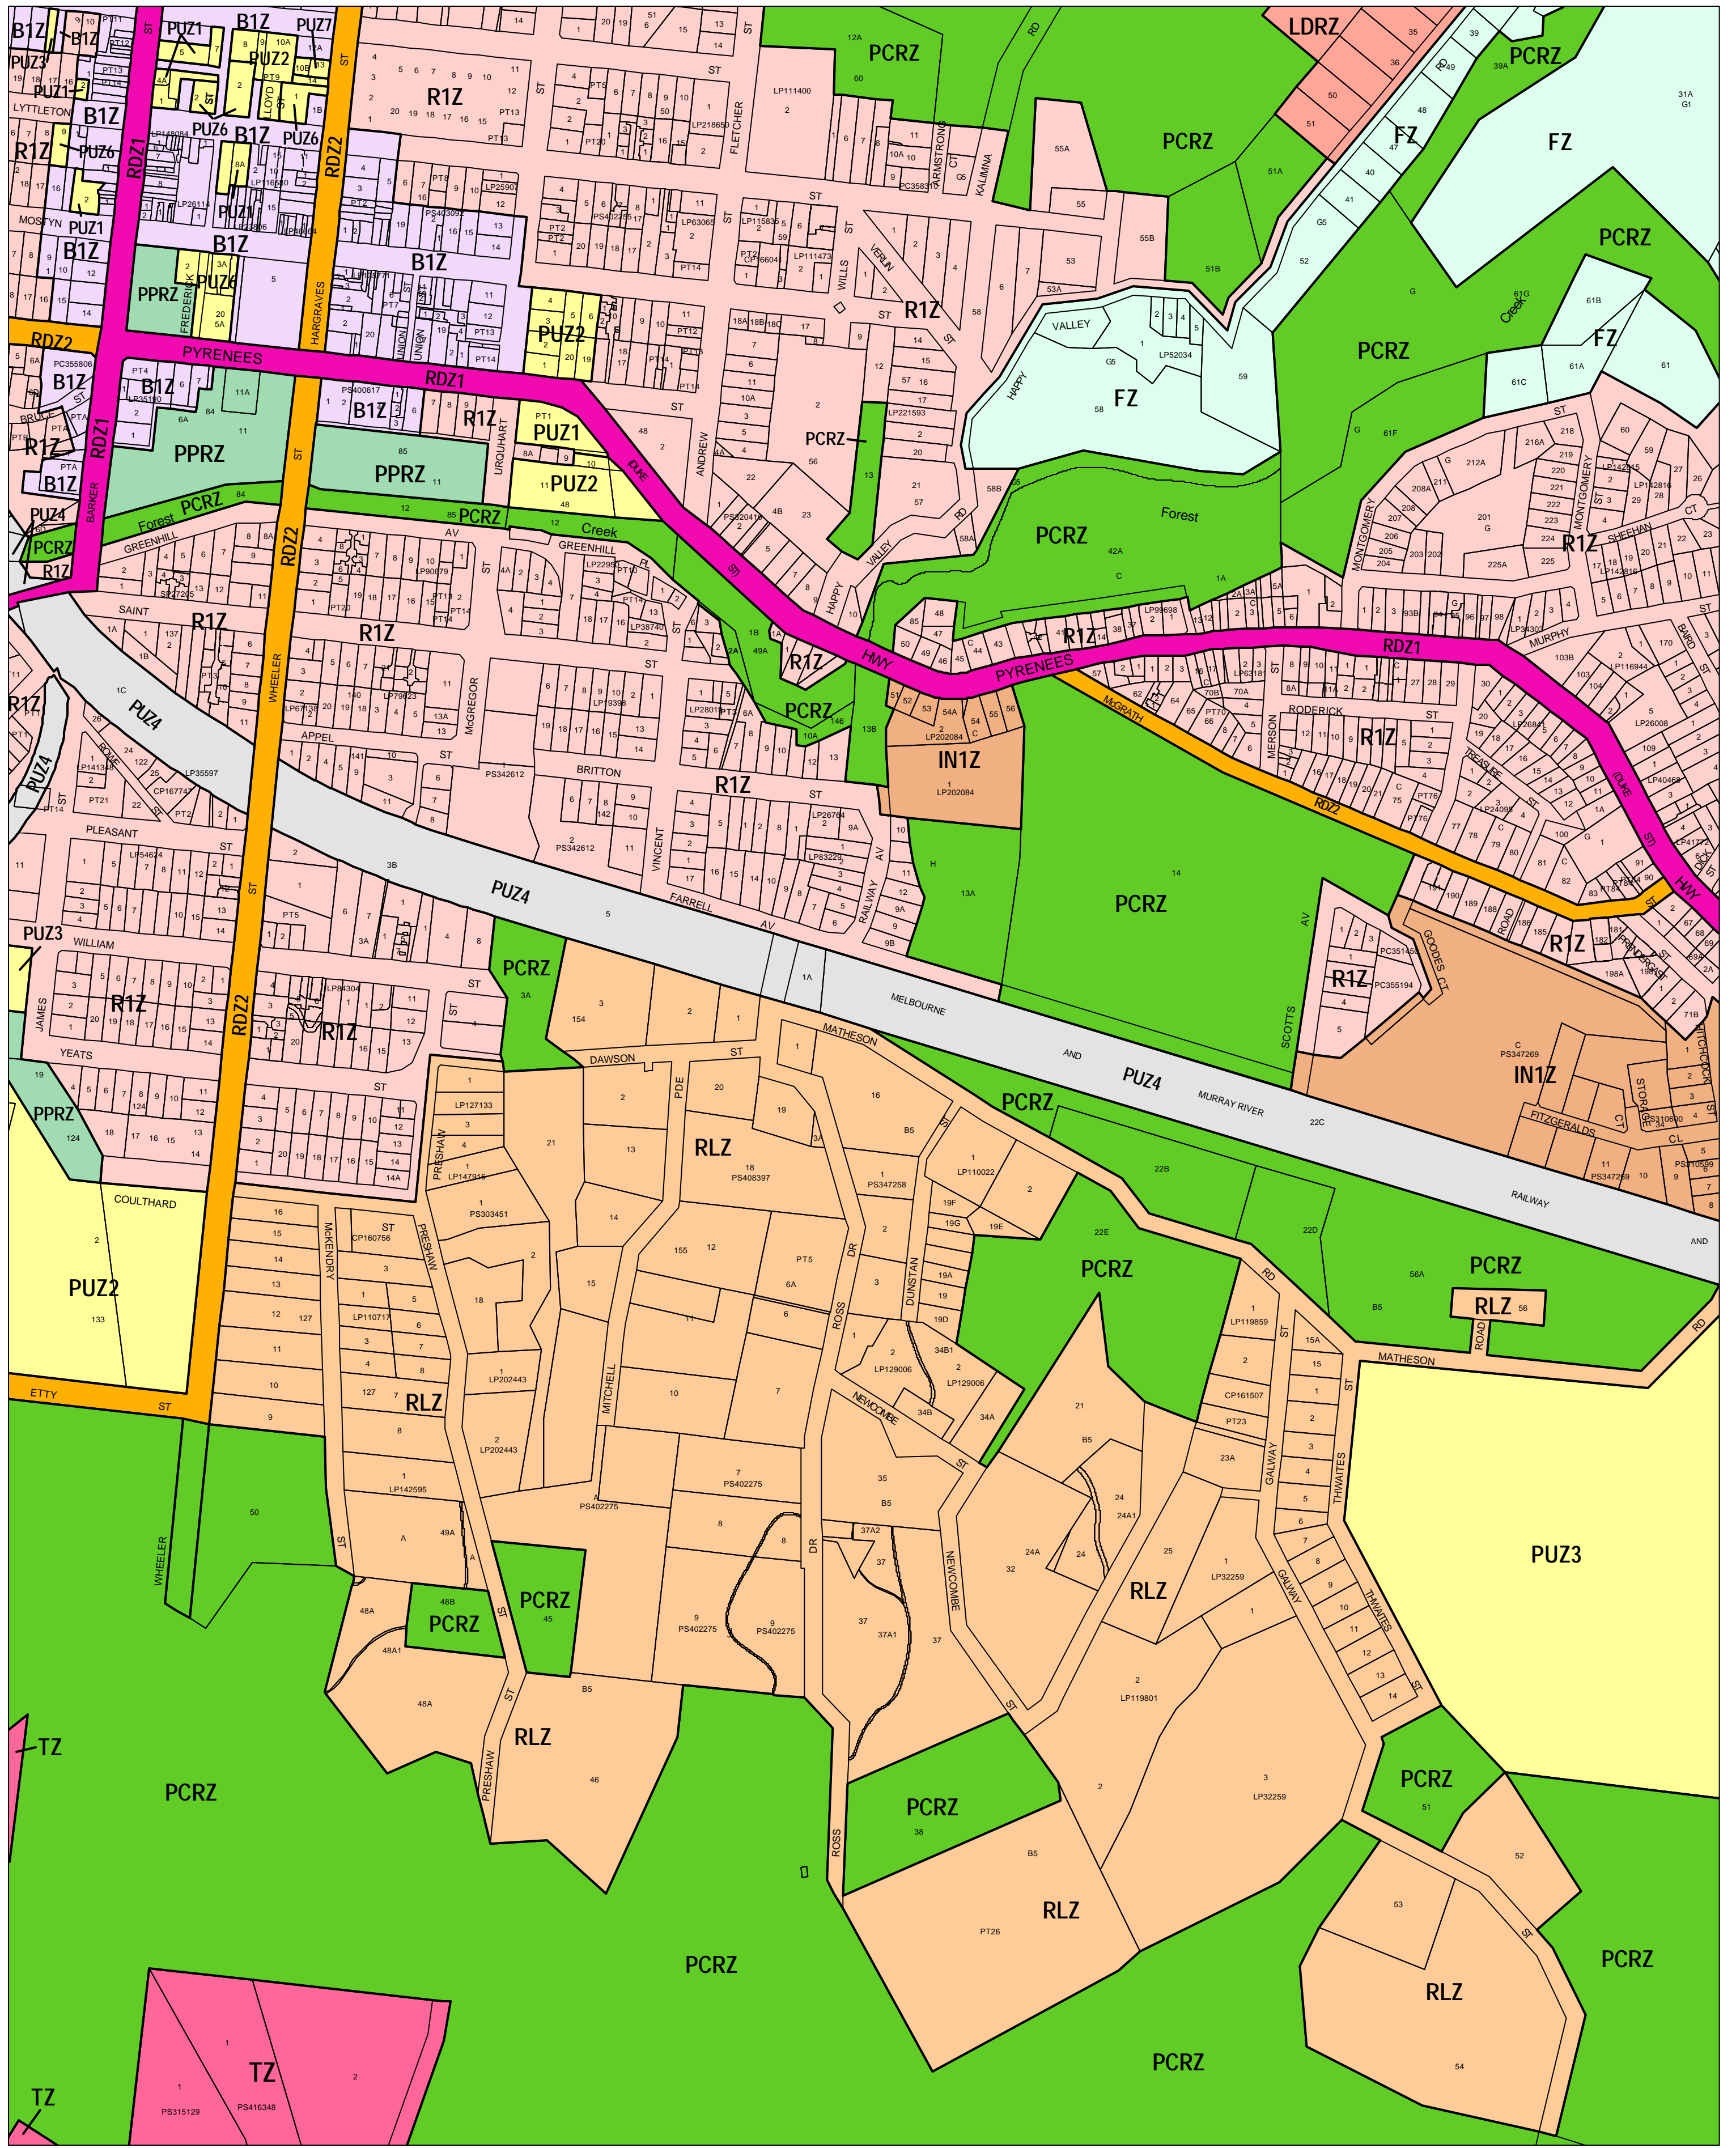

MOUNT ALEXANDER PLANNING SCHEME - LOCAL PROVISION

Business B1Z Business 1 Zone	PUZ7 Public Use Zone Other Public Use	RLZ Rural Living Zone
Industrial I1Z Industrial 1 Zone	PUZ1 Public Use Zone Service And Utility	
Public Land PCRZ Public Conservation And Resource Zone PPRZ Public Park And Recreation Zone PUZ2 Public Use Zone Education PUZ3 Public Use Zone Health And Community PUZ6 Public Use Zone Local Government	PUZ4 Public Use Zone Transport	
	RDZ1 Road Zone Category 1	Residential LRZ Low Density Residential Zone R1Z Residential 1 Zone
	RDZ2 Road Zone Category 2	TZ Township Zone
		Rural FZ Farming Zone