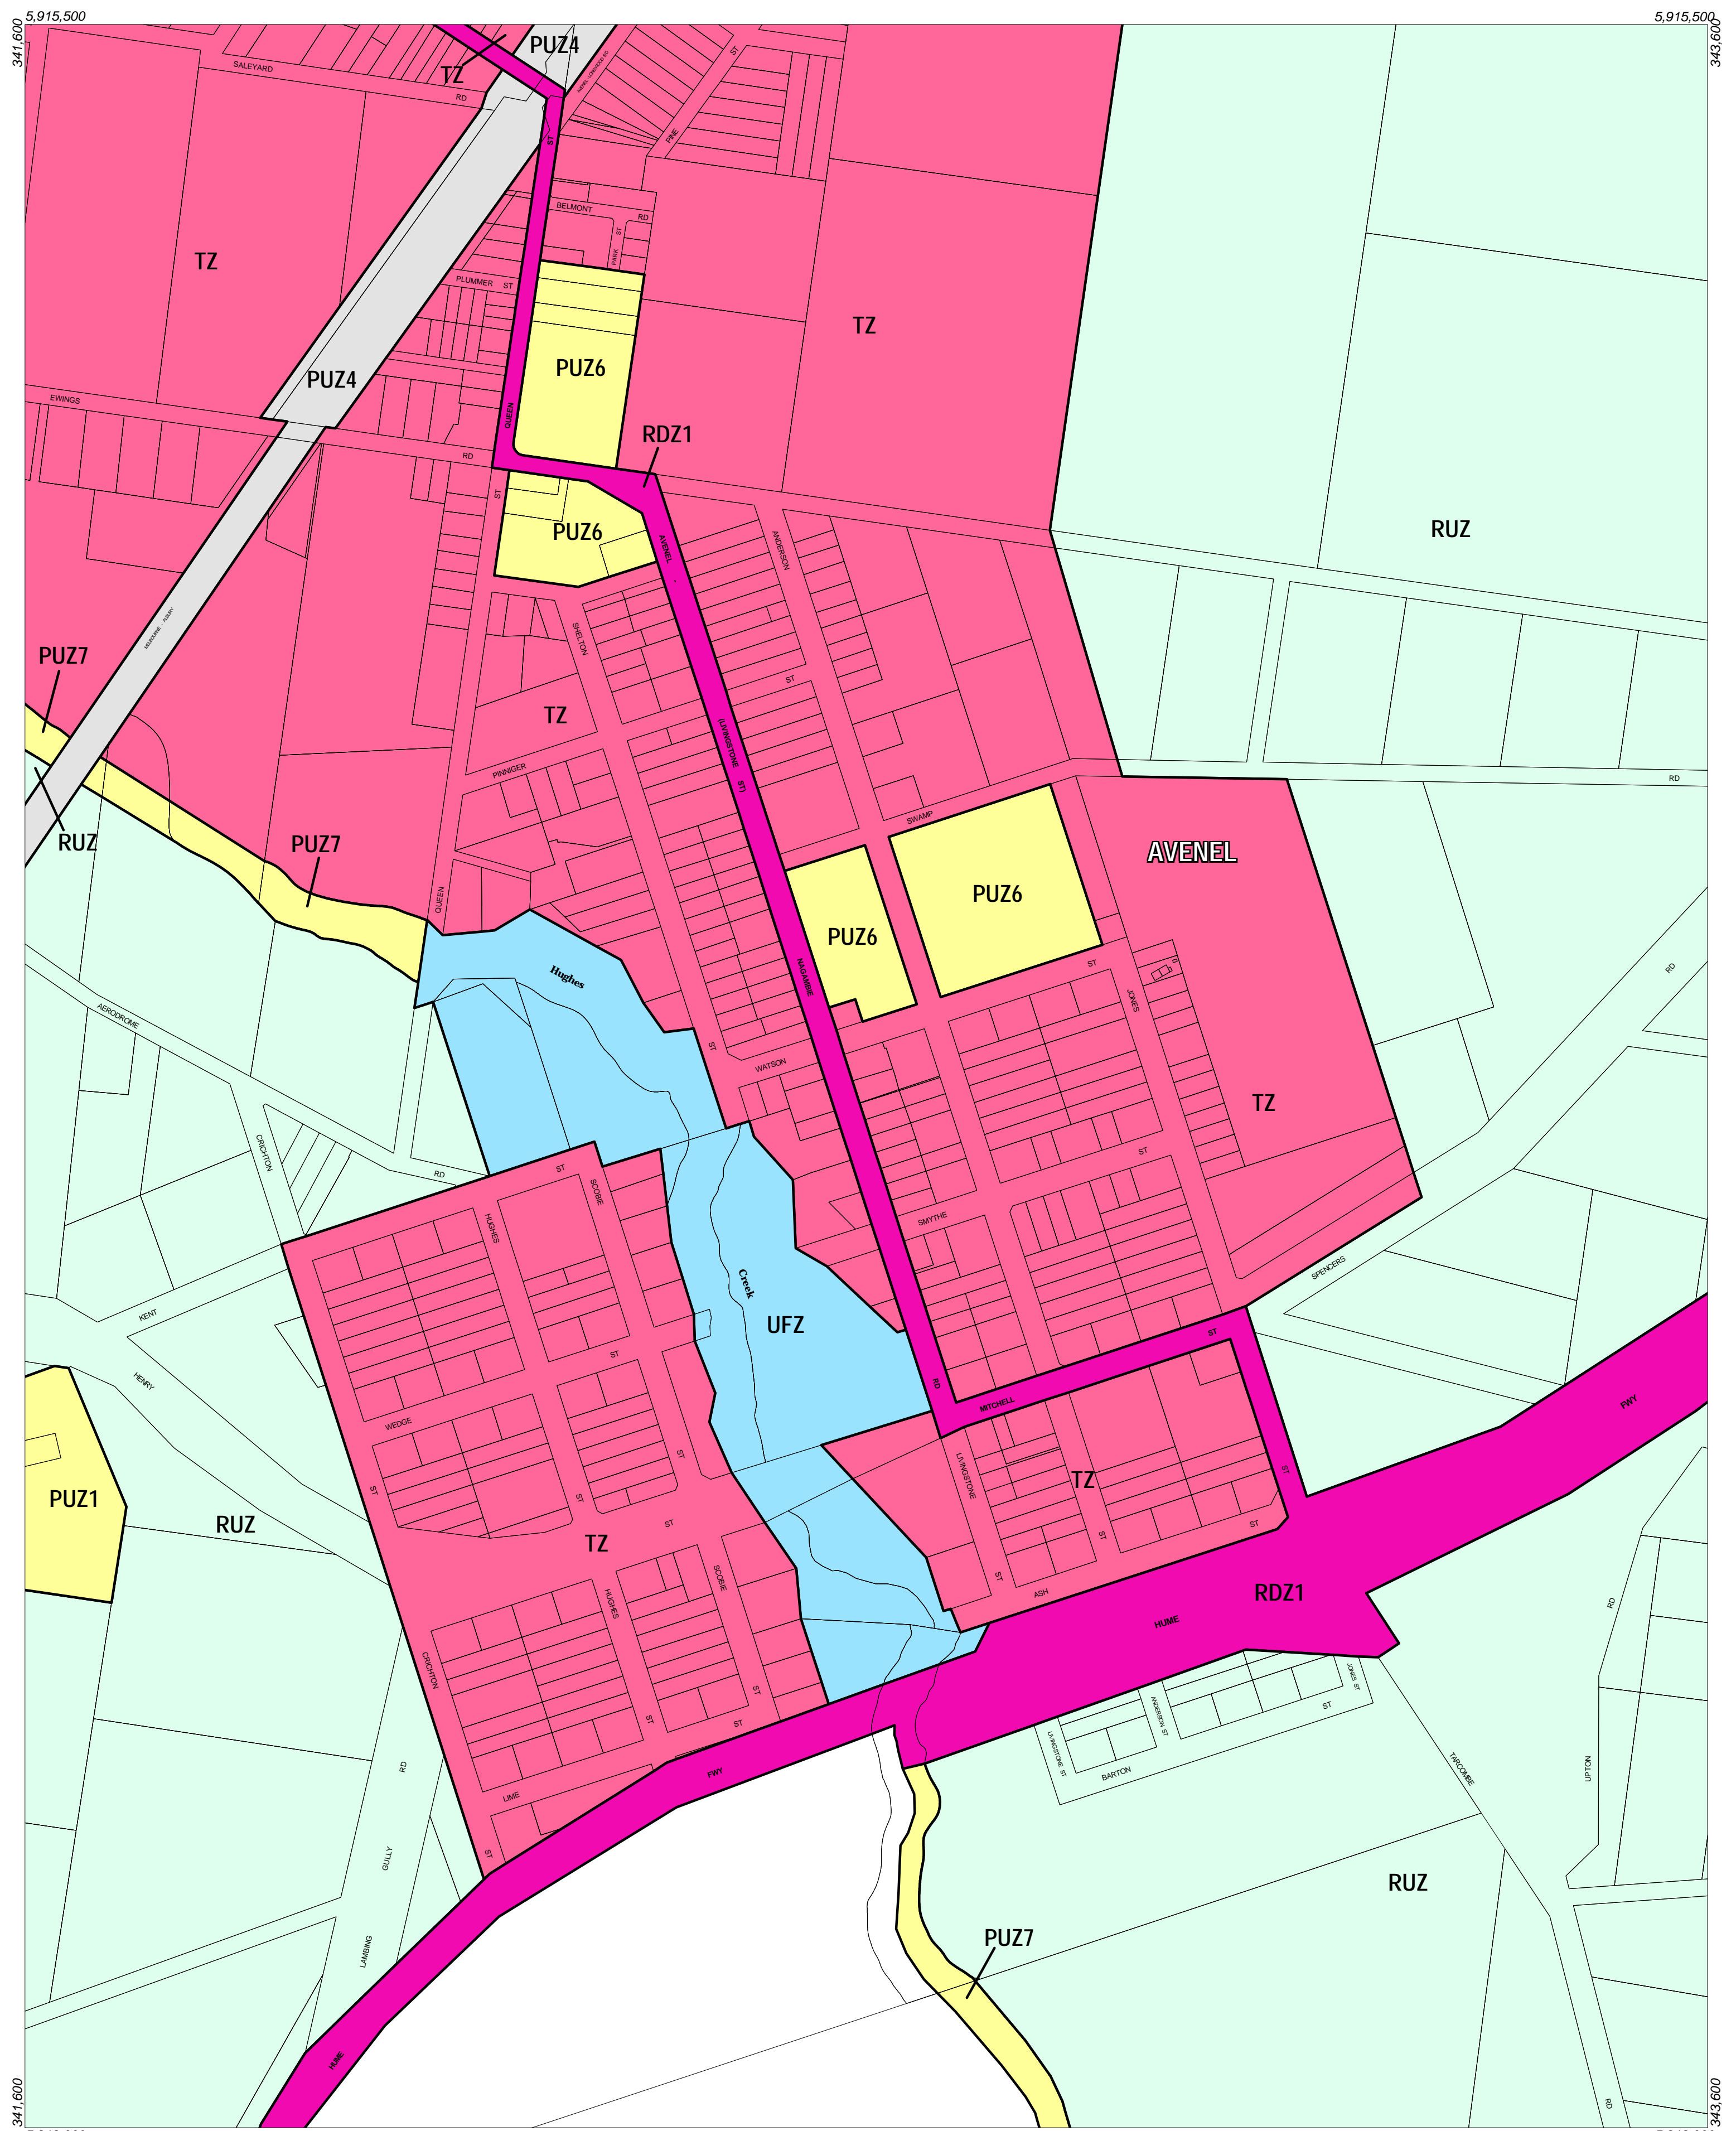

STRATHBOGIE PLANNING SCHEME - LOCAL PROVISION

Public Land	Special Purpose
PUZ6 Public Use Zone Local Government	UFZ Urban Floodway Zone
PUZ7 Public Use Zone Other Public Use	
PUZ1 Public Use Zone Service And Utility	
PUZ4 Public Use Zone Transport	
RDZ1 Road Zone Category 1	
Residential	
TZ Township Zone	
Rural	
RUZ Rural Zone	

100 0 100 200 300 400 500 m

AUSTRALIAN MAP GRID ZONE 55

Amendment C18
Printed: 3/2/2005

INDEX TO ADJOINING METRIC SERIES MAP

Victoria
The Place To Be