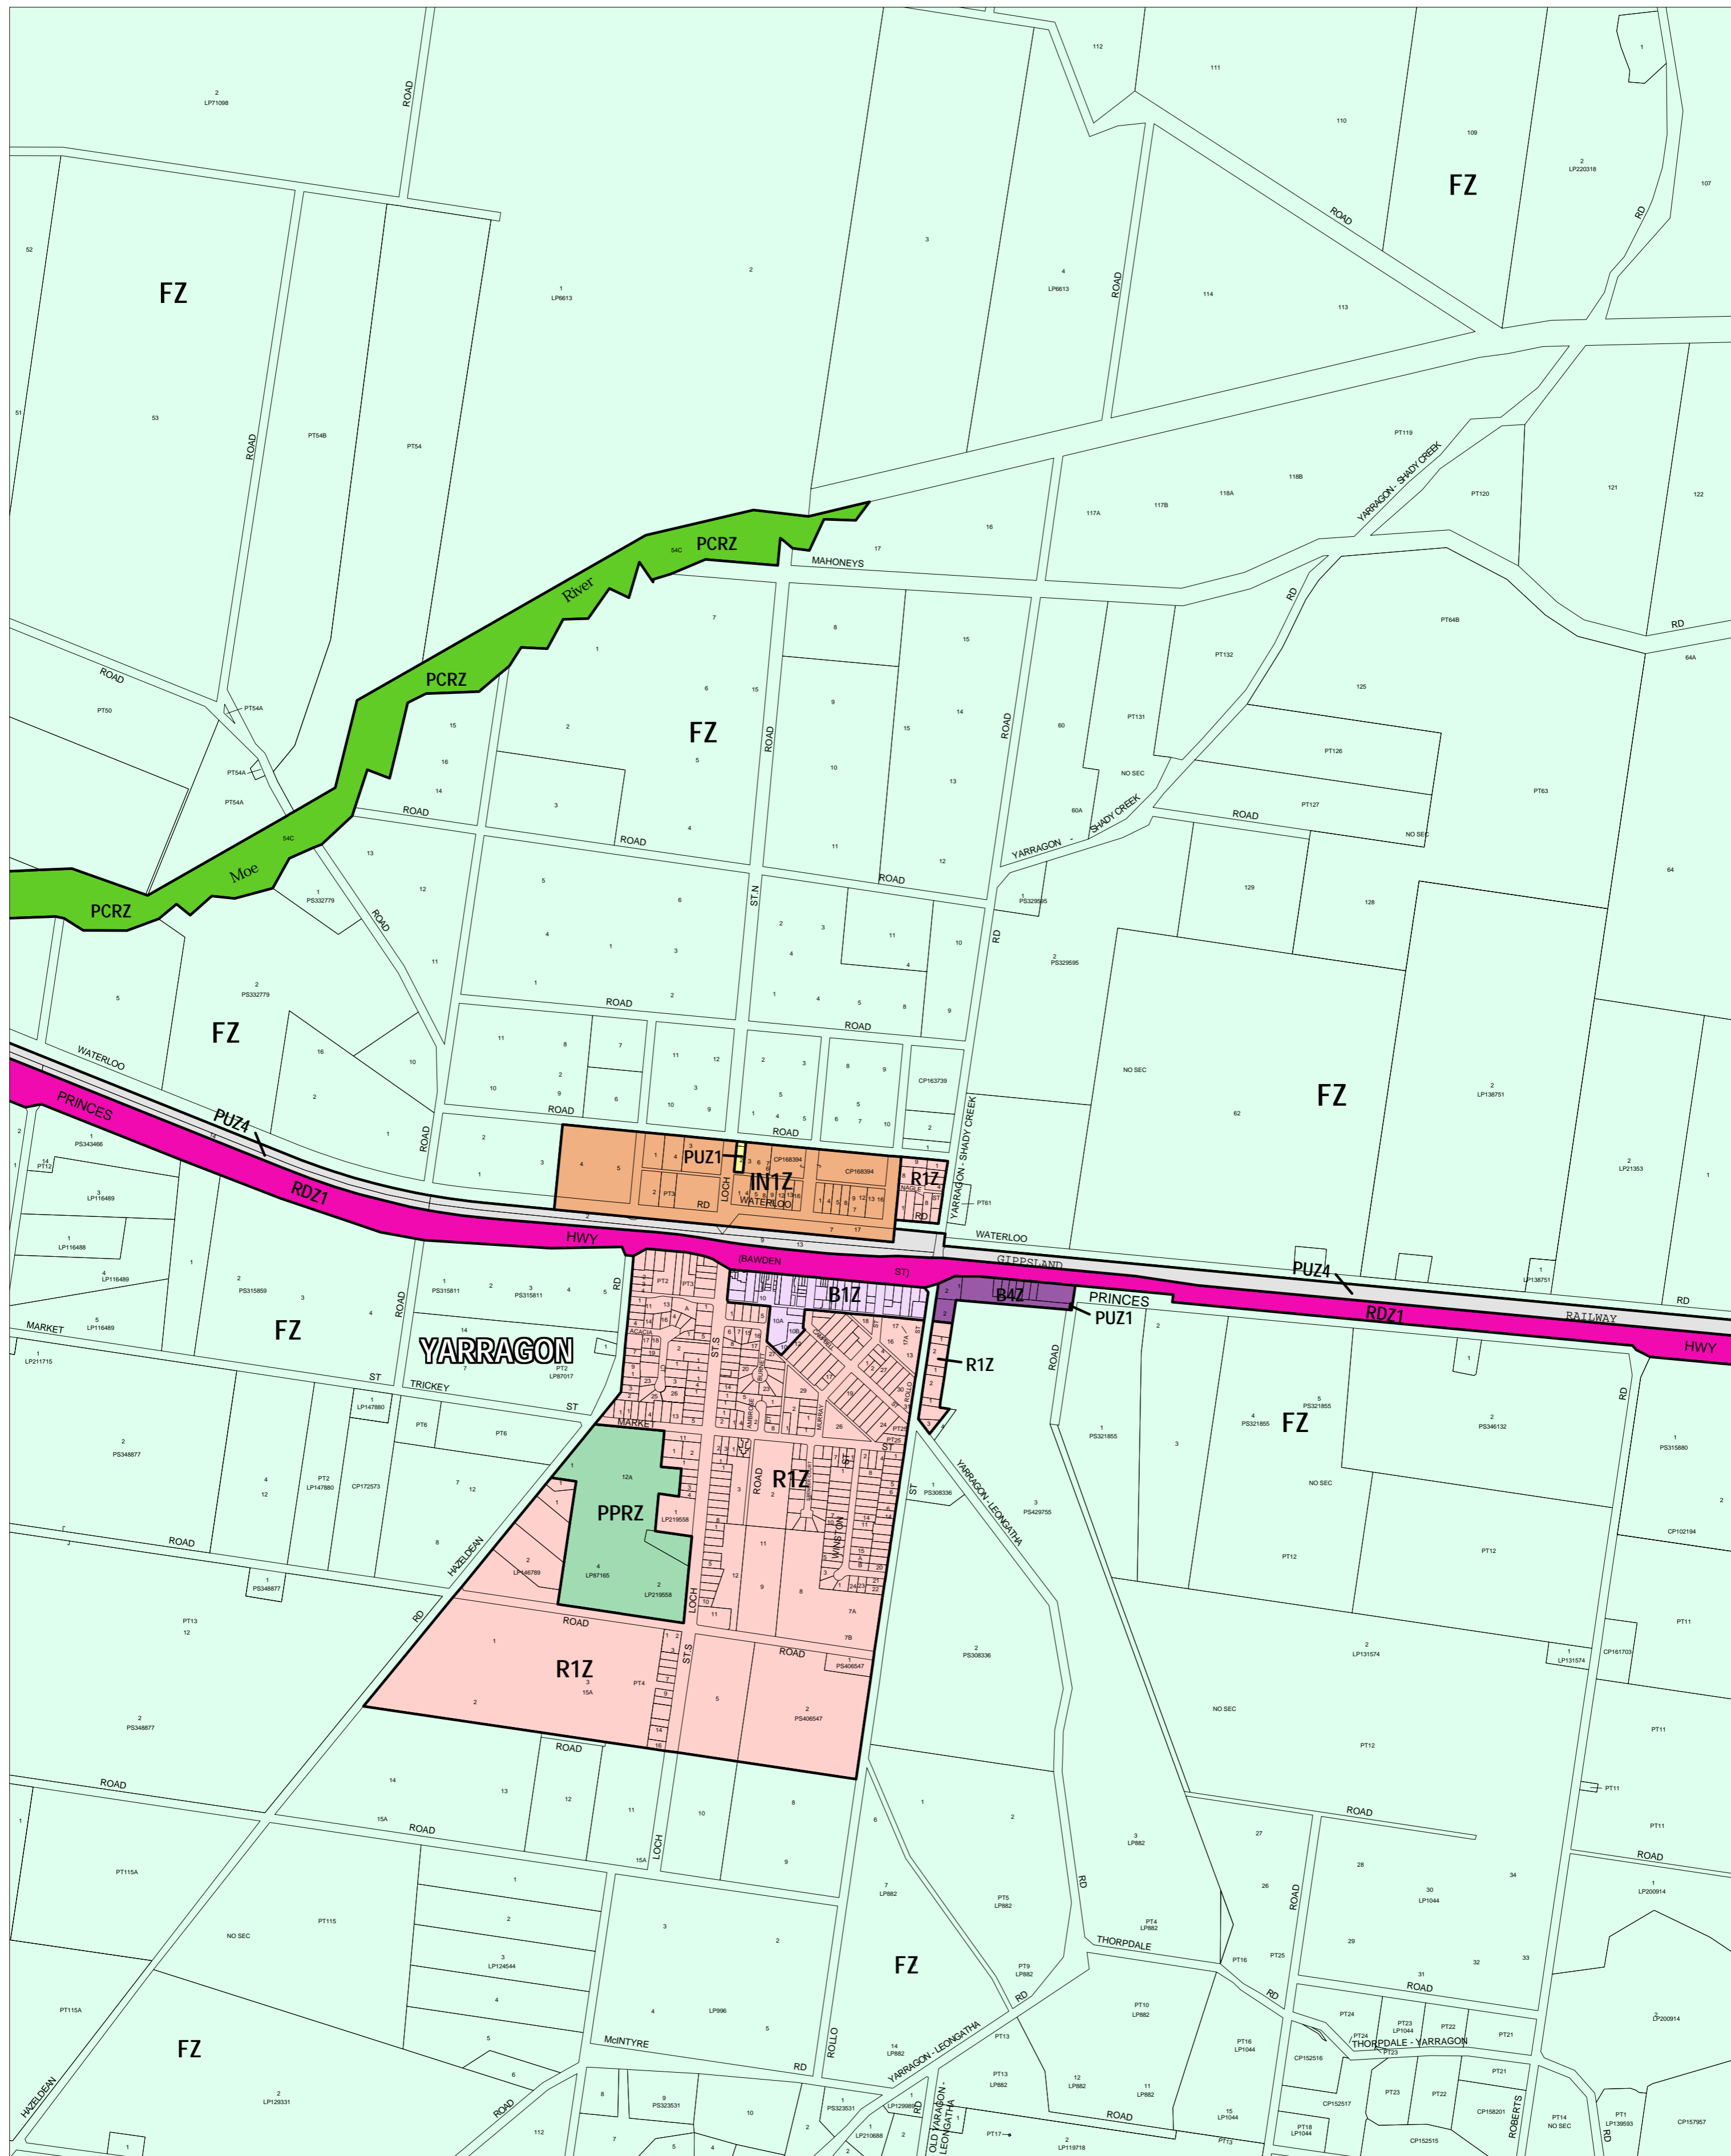

BAW BAW PLANNING SCHEME - LOCAL PROVISION

Business	Road Zone Category 1
B1Z Business 1 Zone	R1Z Residential 1 Zone
B4Z Business 4 Zone	FZ Farming Zone
Industrial	
I1Z Industrial 1 Zone	
Public Land	
PCRZ Public Conservation And Resource Zone	
PPRZ Public Park And Recreation Zone	
PUZ1 Public Use Zone Service And Utility	
PUZ4 Public Use Zone Transport	

AUSTRALIAN MAP GRID ZONE 55

Amendment C35
Printed: 9/3/2006