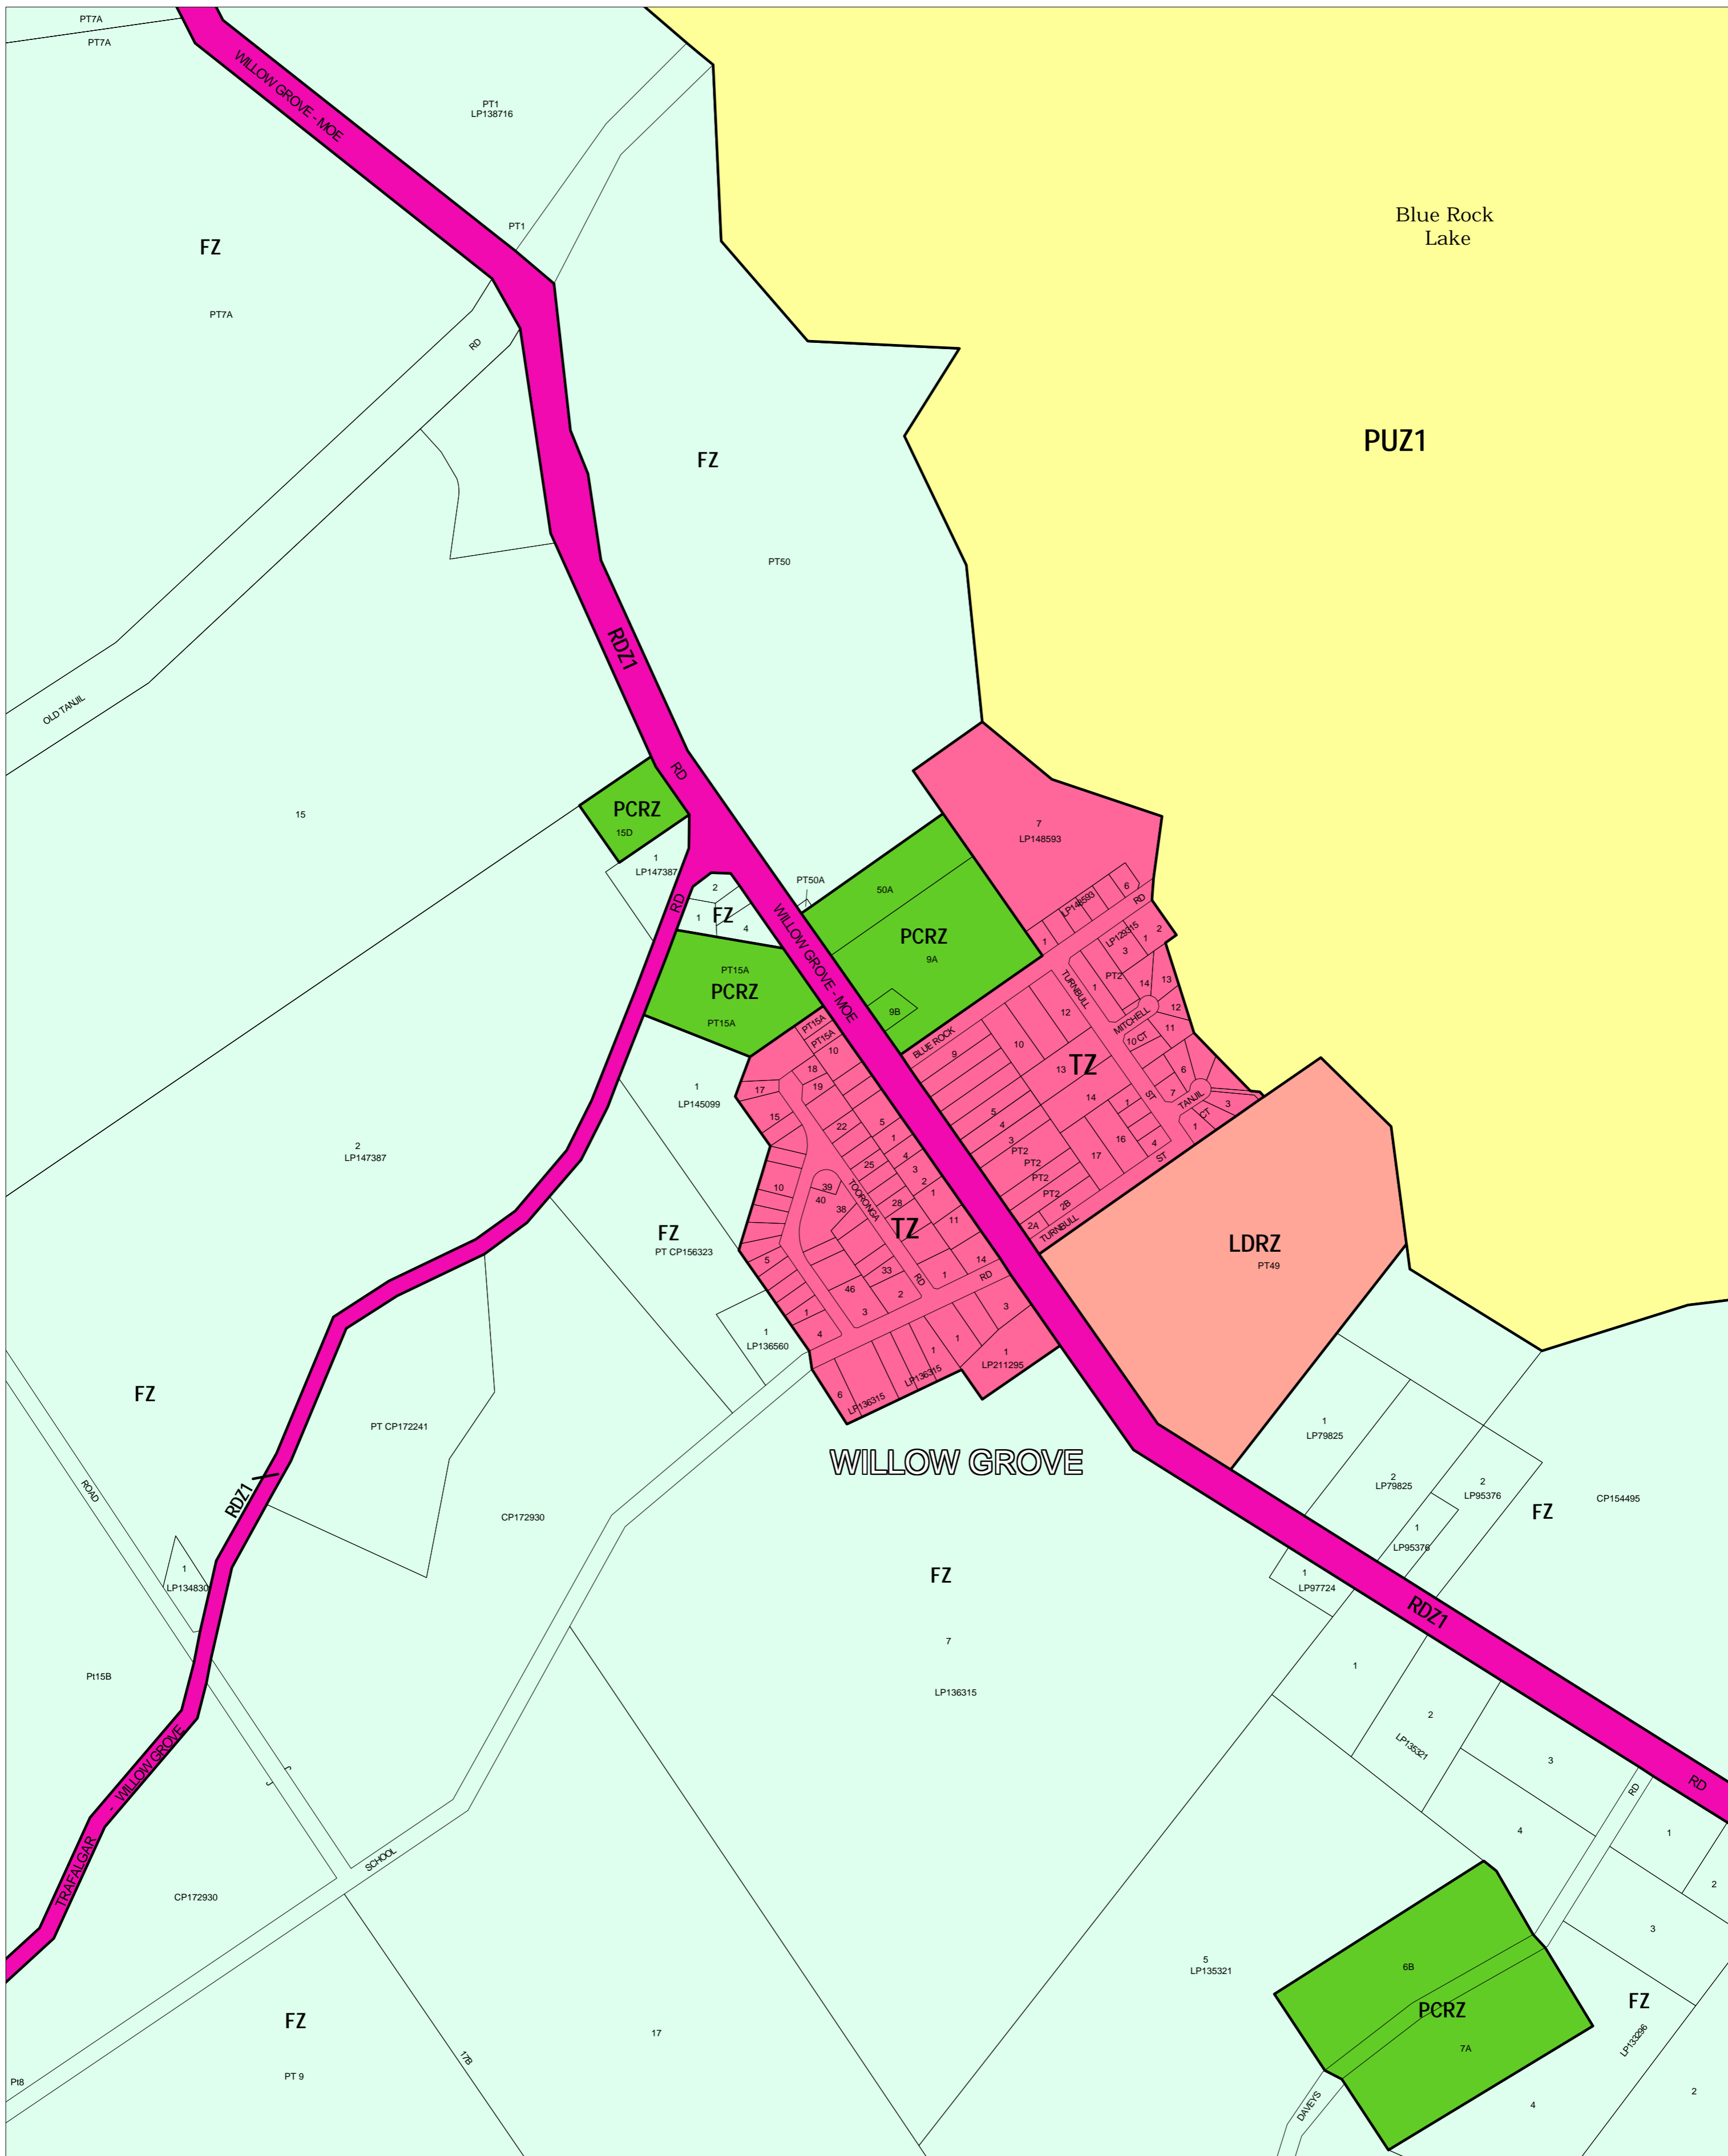

BAW BAW PLANNING SCHEME - LOCAL PROVISION

Public Land	
	Public Conservation And Resource Zone
	Public Use Zone Service And Utility
Residential	
	Low Density Residential Zone
	Township Zone
Rural	
	Farming Zone
	Road Zone Category 1

Amendment C35
Printed: 8/3/2006