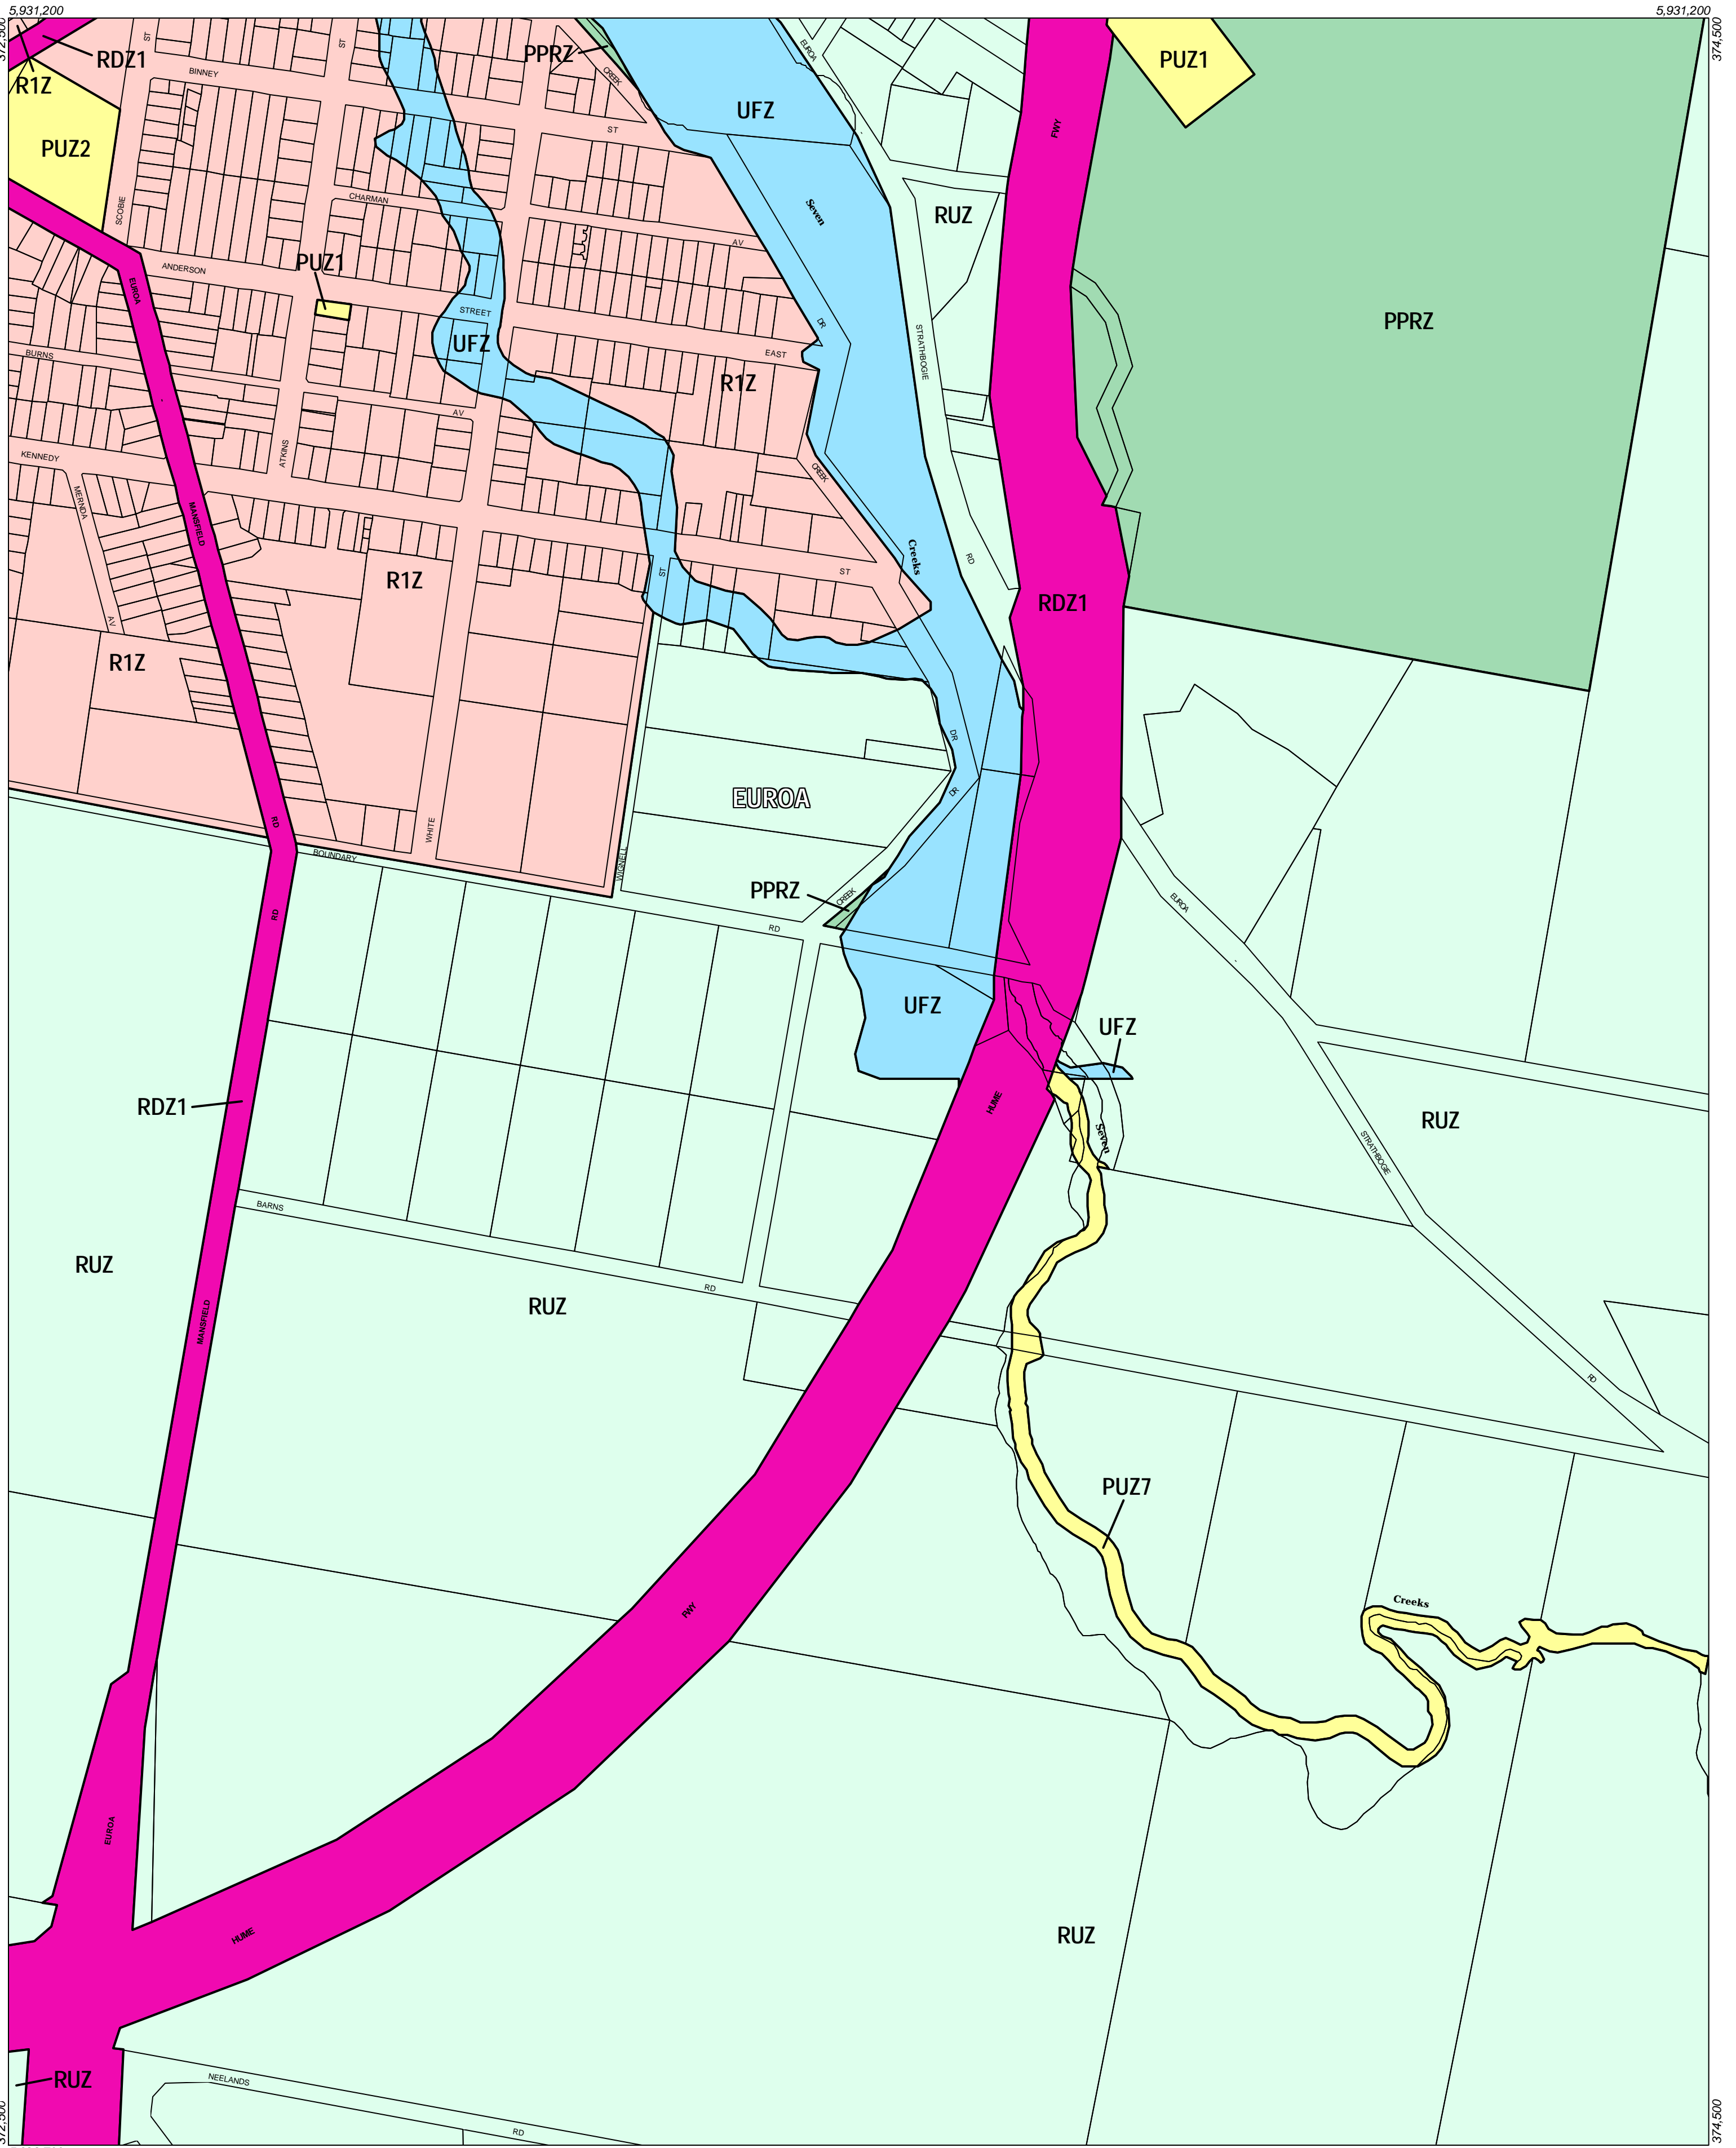

STRATHBOGIE PLANNING SCHEME - LOCAL PROVISION

This publication is copyright. No part may be reproduced by any process except in accordance with the provisions of the Copyright Act 1969, State of Victoria.

Public Land	Special Purpose
PPRZ Public Park And Recreation Zone	UFZ Urban Floodway Zone
PUZ2 Public Use Zone Education	
PUZ3 Public Use Zone Other Public Use	
PUZ1 Public Use Zone Service And Utility	
RDZ1 Road Zone Category 1	
R1Z Residential 1 Zone	
R1Z Rural Zone	

THIS MAP INCORPORATES APPROVED ZONES AS AT: 07-10-1999
Printed: 19/6/2003