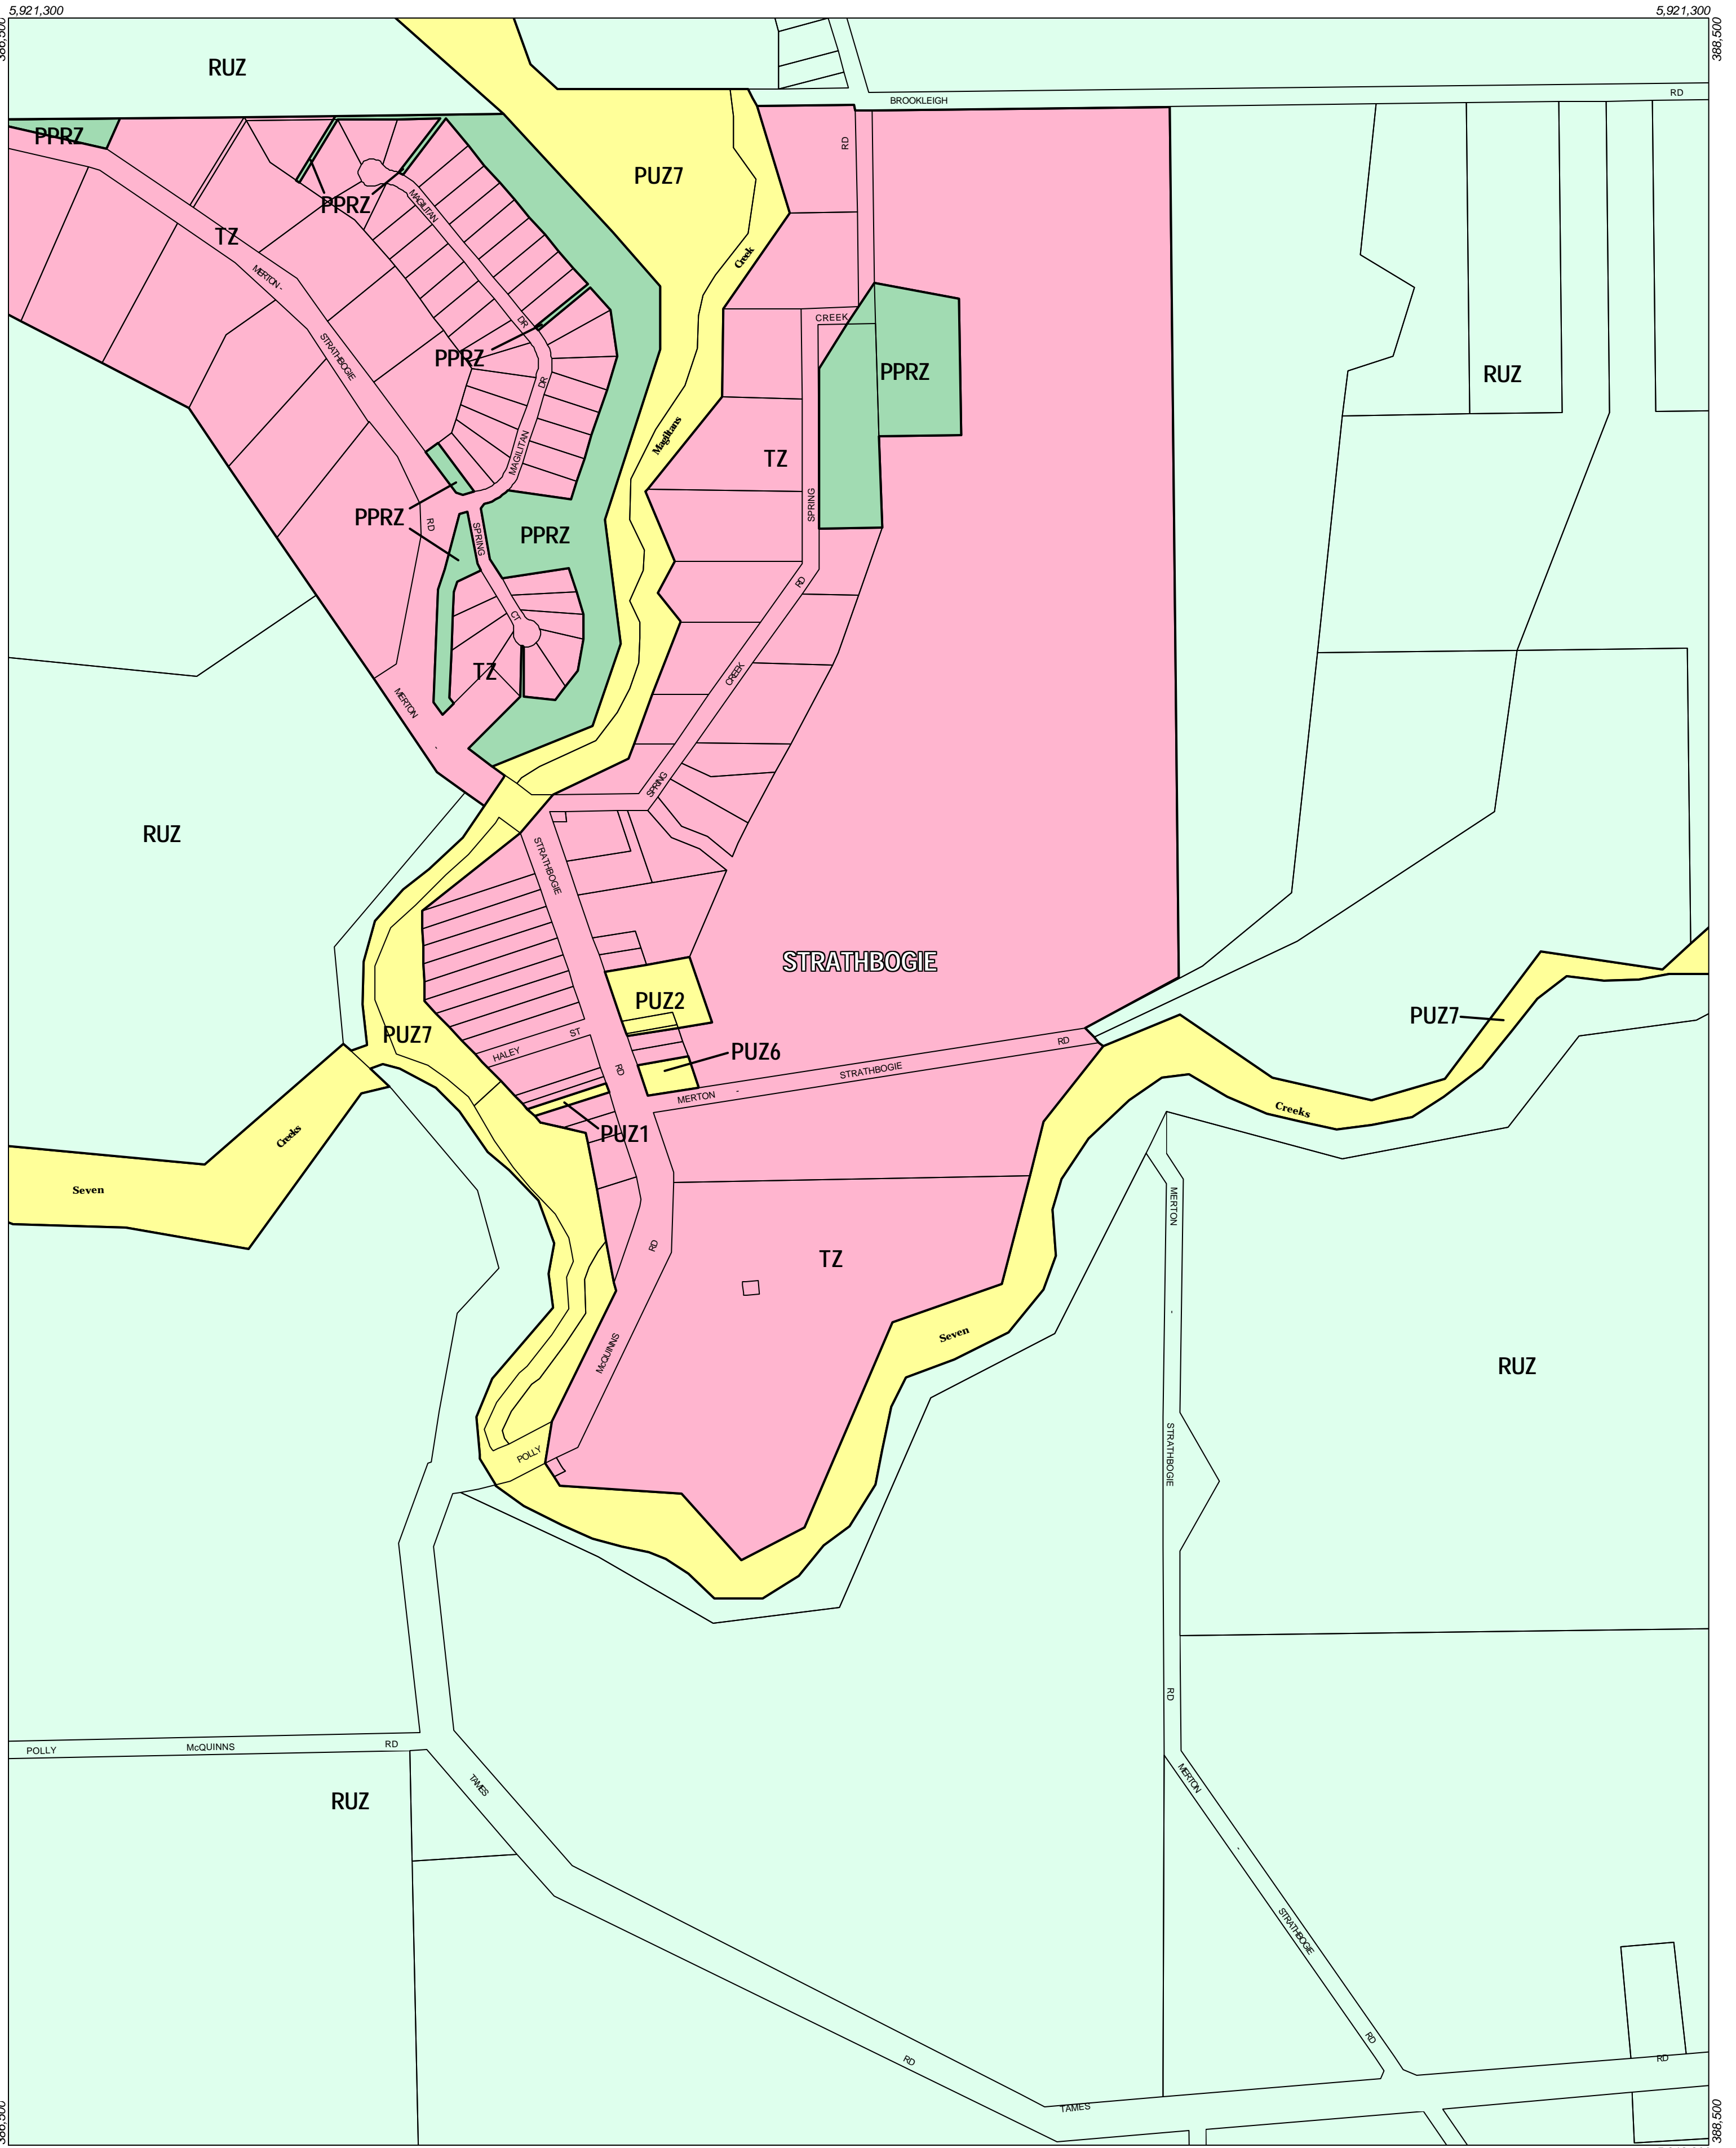

STRATHBOGIE PLANNING SCHEME - LOCAL PROVISION

This publication is copyright. No part may be reproduced by any process except in accordance with the provisions of the Copyright Act 1968 of the State of Victoria.

Public Land	
PPRZ	Public Park And Recreation Zone
PUZ2	Public Use Zone Education
PUZ6	Public Use Zone Local Government
PUZ7	Public Use Zone Other Public Use
PUZ1	Public Use Zone Service And Utility
Residential	
TZ	Township Zone
Rural	
RUZ	Rural Zone

AUSTRALIAN MAP GRID ZONE 55

THIS MAP INCORPORATES APPROVED ZONES AS AT: 07-10-1999
Printed: 19/6/2003