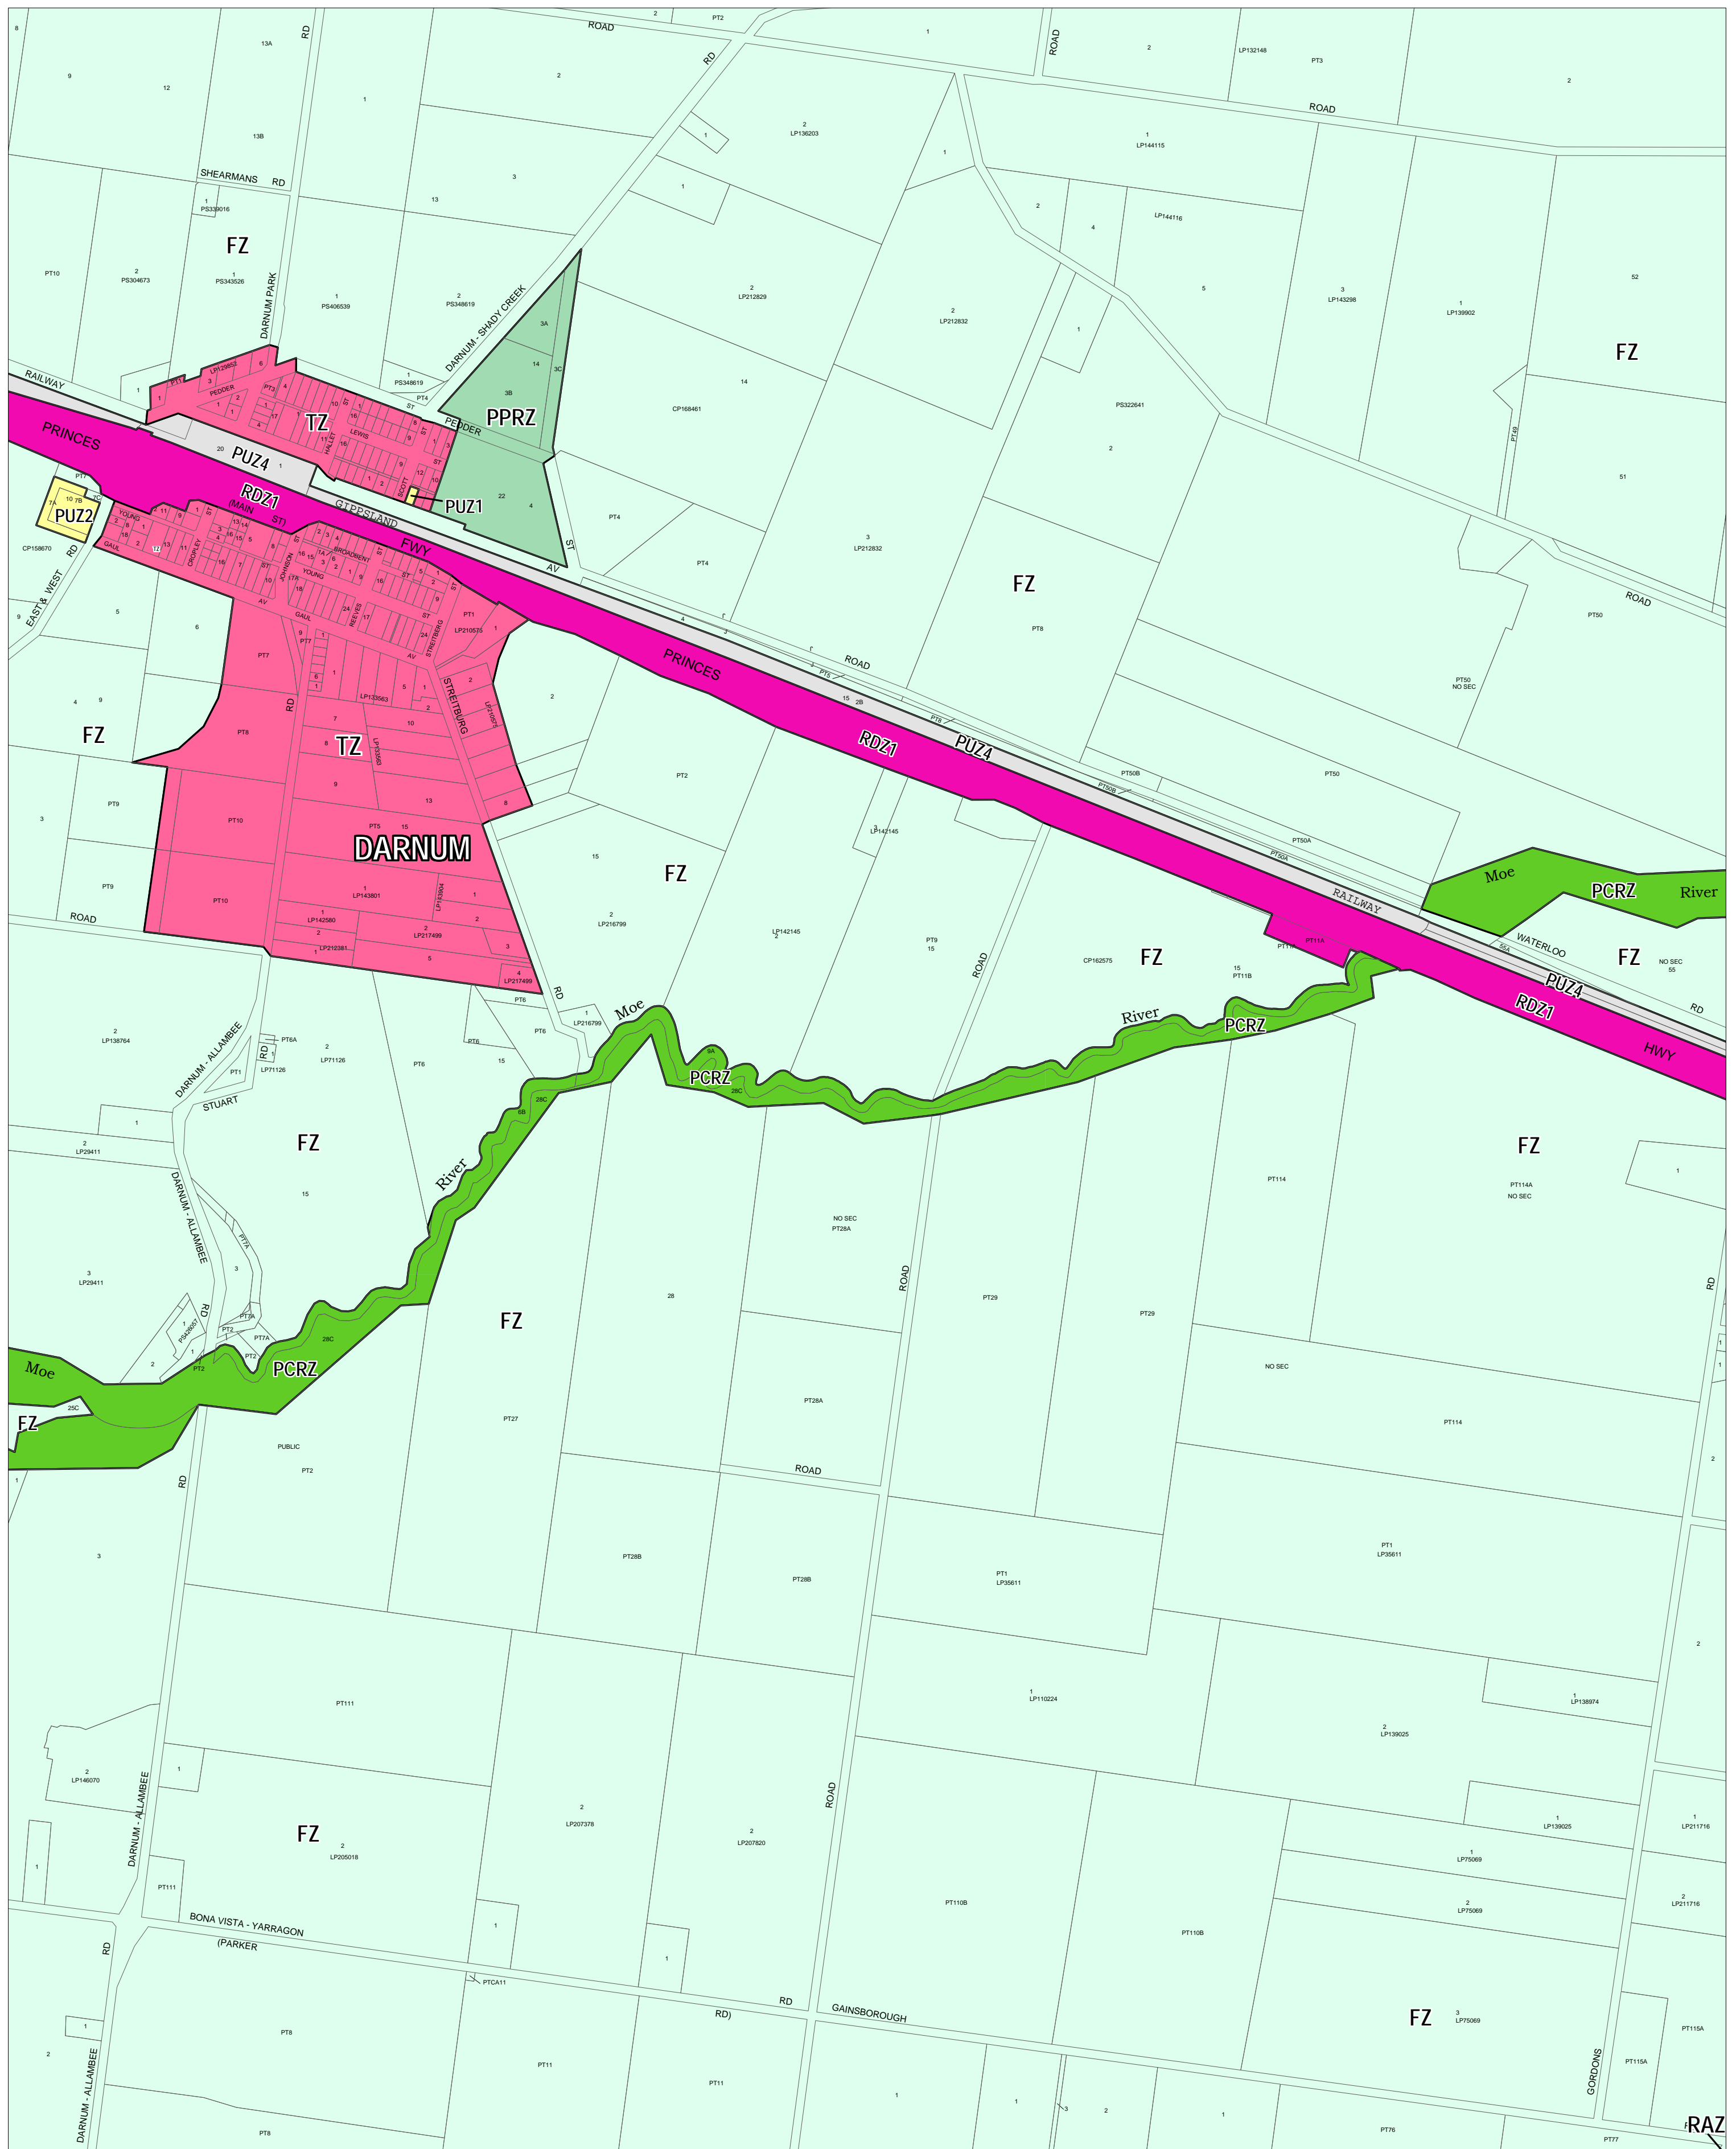

BAW BAW PLANNING SCHEME - LOCAL PROVISION