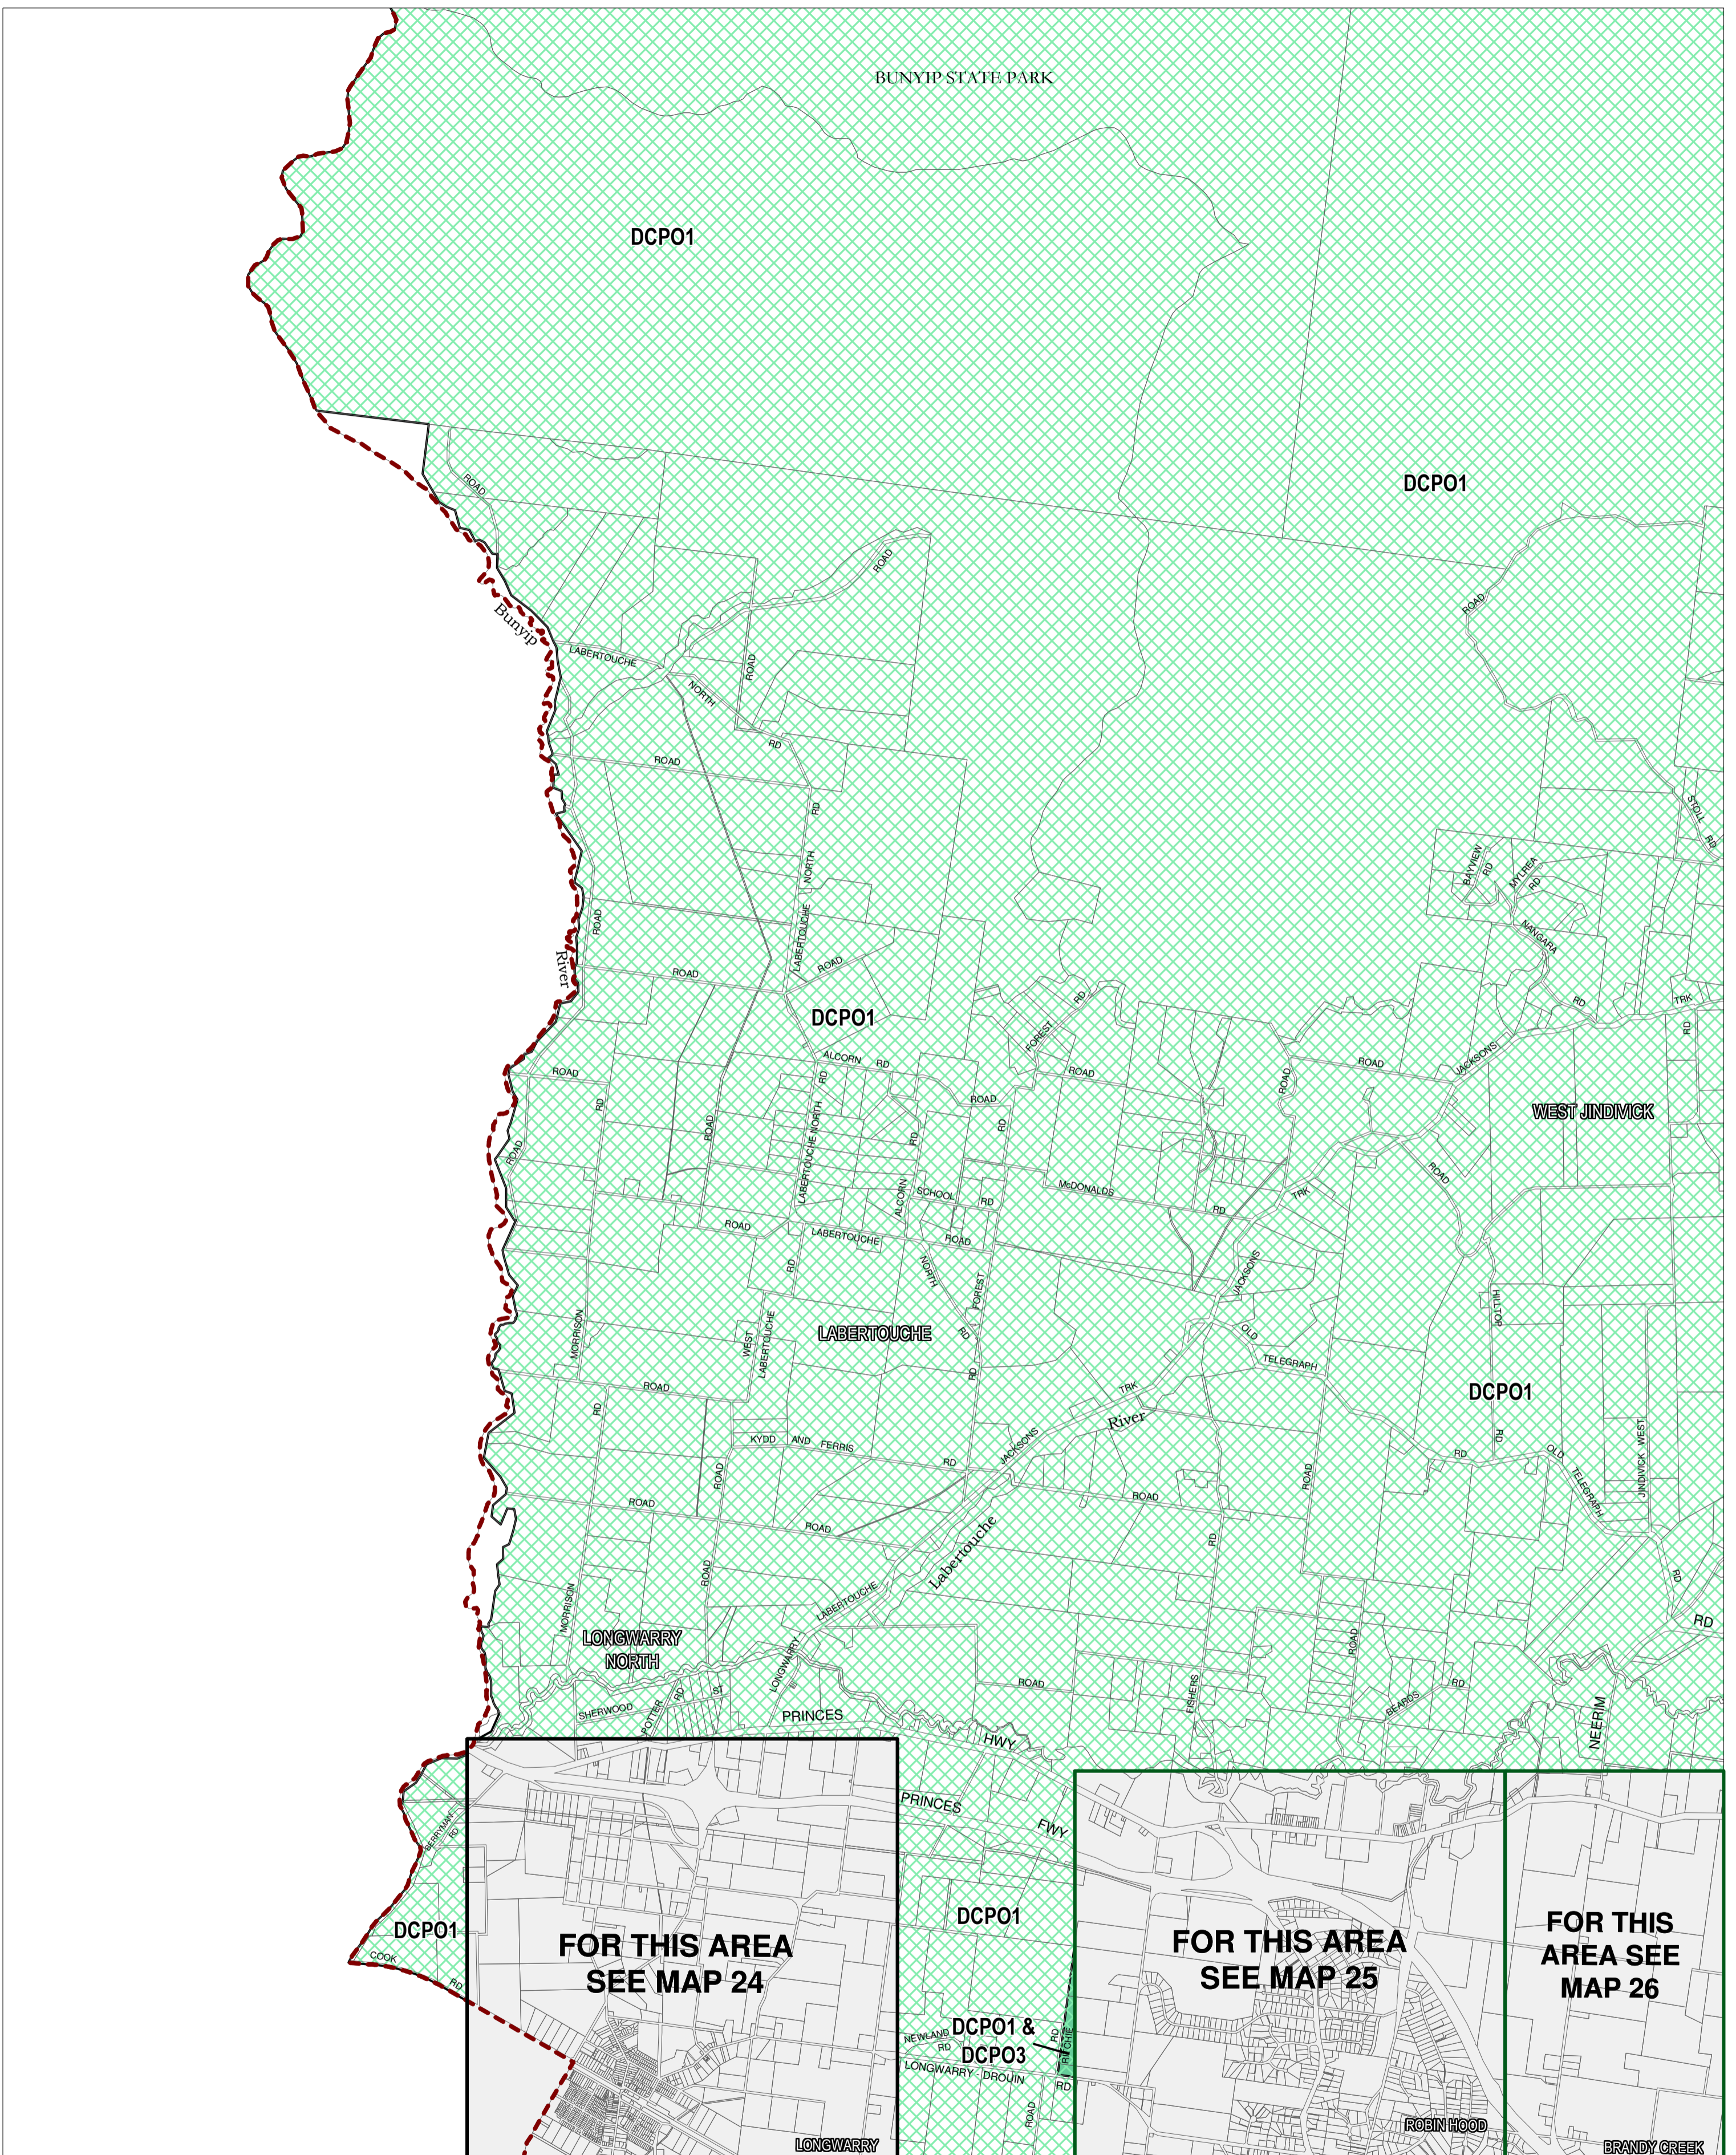

BAW BAW PLANNING SCHEME - LOCAL PROVISION

Overlays

- Development Contributions Plan Overlay - Schedule 1
- Development Contributions Plan Overlay - Schedule 3

AUSTRALIAN MAP GRID ZONE 55

INDEX TO ADJOINING METRIC SERIES MAP

Printed: 17/7/2015

AMENDMENT C112