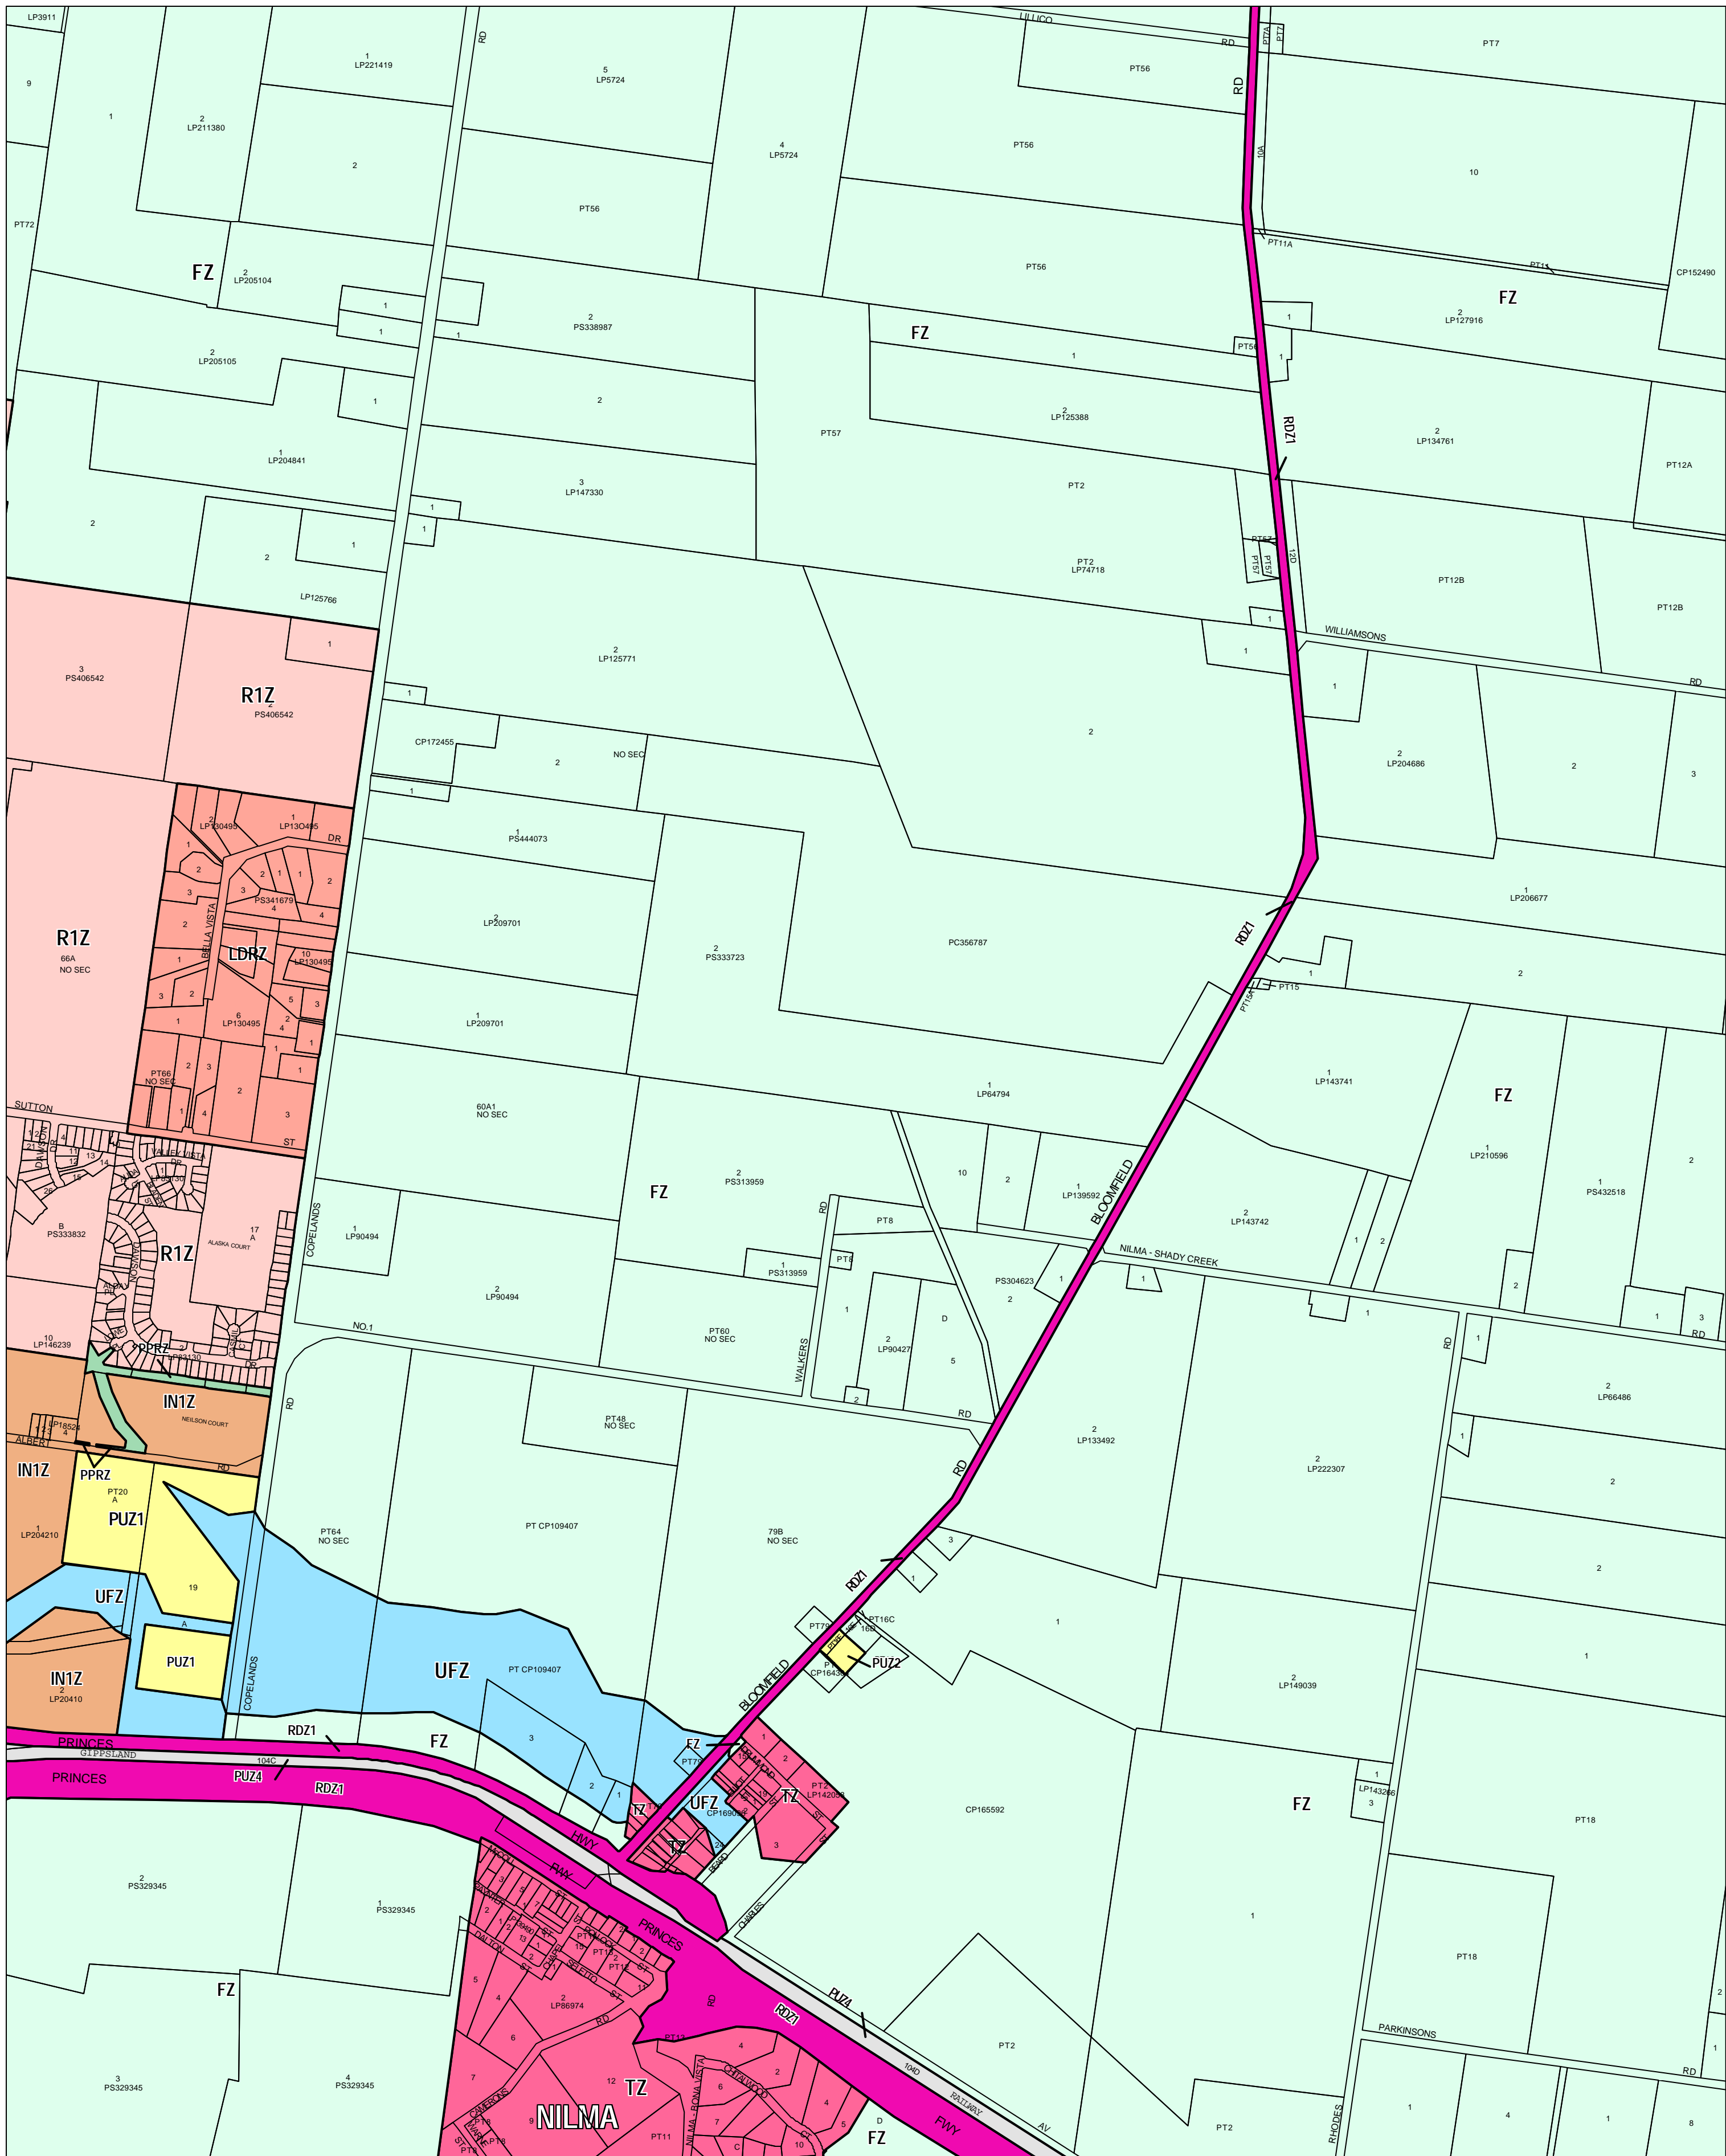

BAW BAW PLANNING SCHEME - LOCAL PROVISION

Industrial	Residential 1 Zone
IN1Z Industrial 1 Zone	R1Z Residential 1 Zone
Public Land	Township Zone
PPRZ Public Park And Recreation Zone	TZ Township Zone
PUZ2 Public Use Zone - Education	Rural
PUZ1 Public Use Zone - Service And Utility	FZ Farming Zone
PUZ4 Public Use Zone - Transport	Special Purpose
RDZ1 Road Zone - Category 1	UFZ Urban Floodway Zone
Residential	
LDRZ Low Density Residential Zone	

AUSTRALIAN MAP GRID ZONE 55

INDEX TO ADJOINING METRIC SERIES MAP

Printed: 9/10/2008

AMENDMENT C51

ZONES

MAP No 34