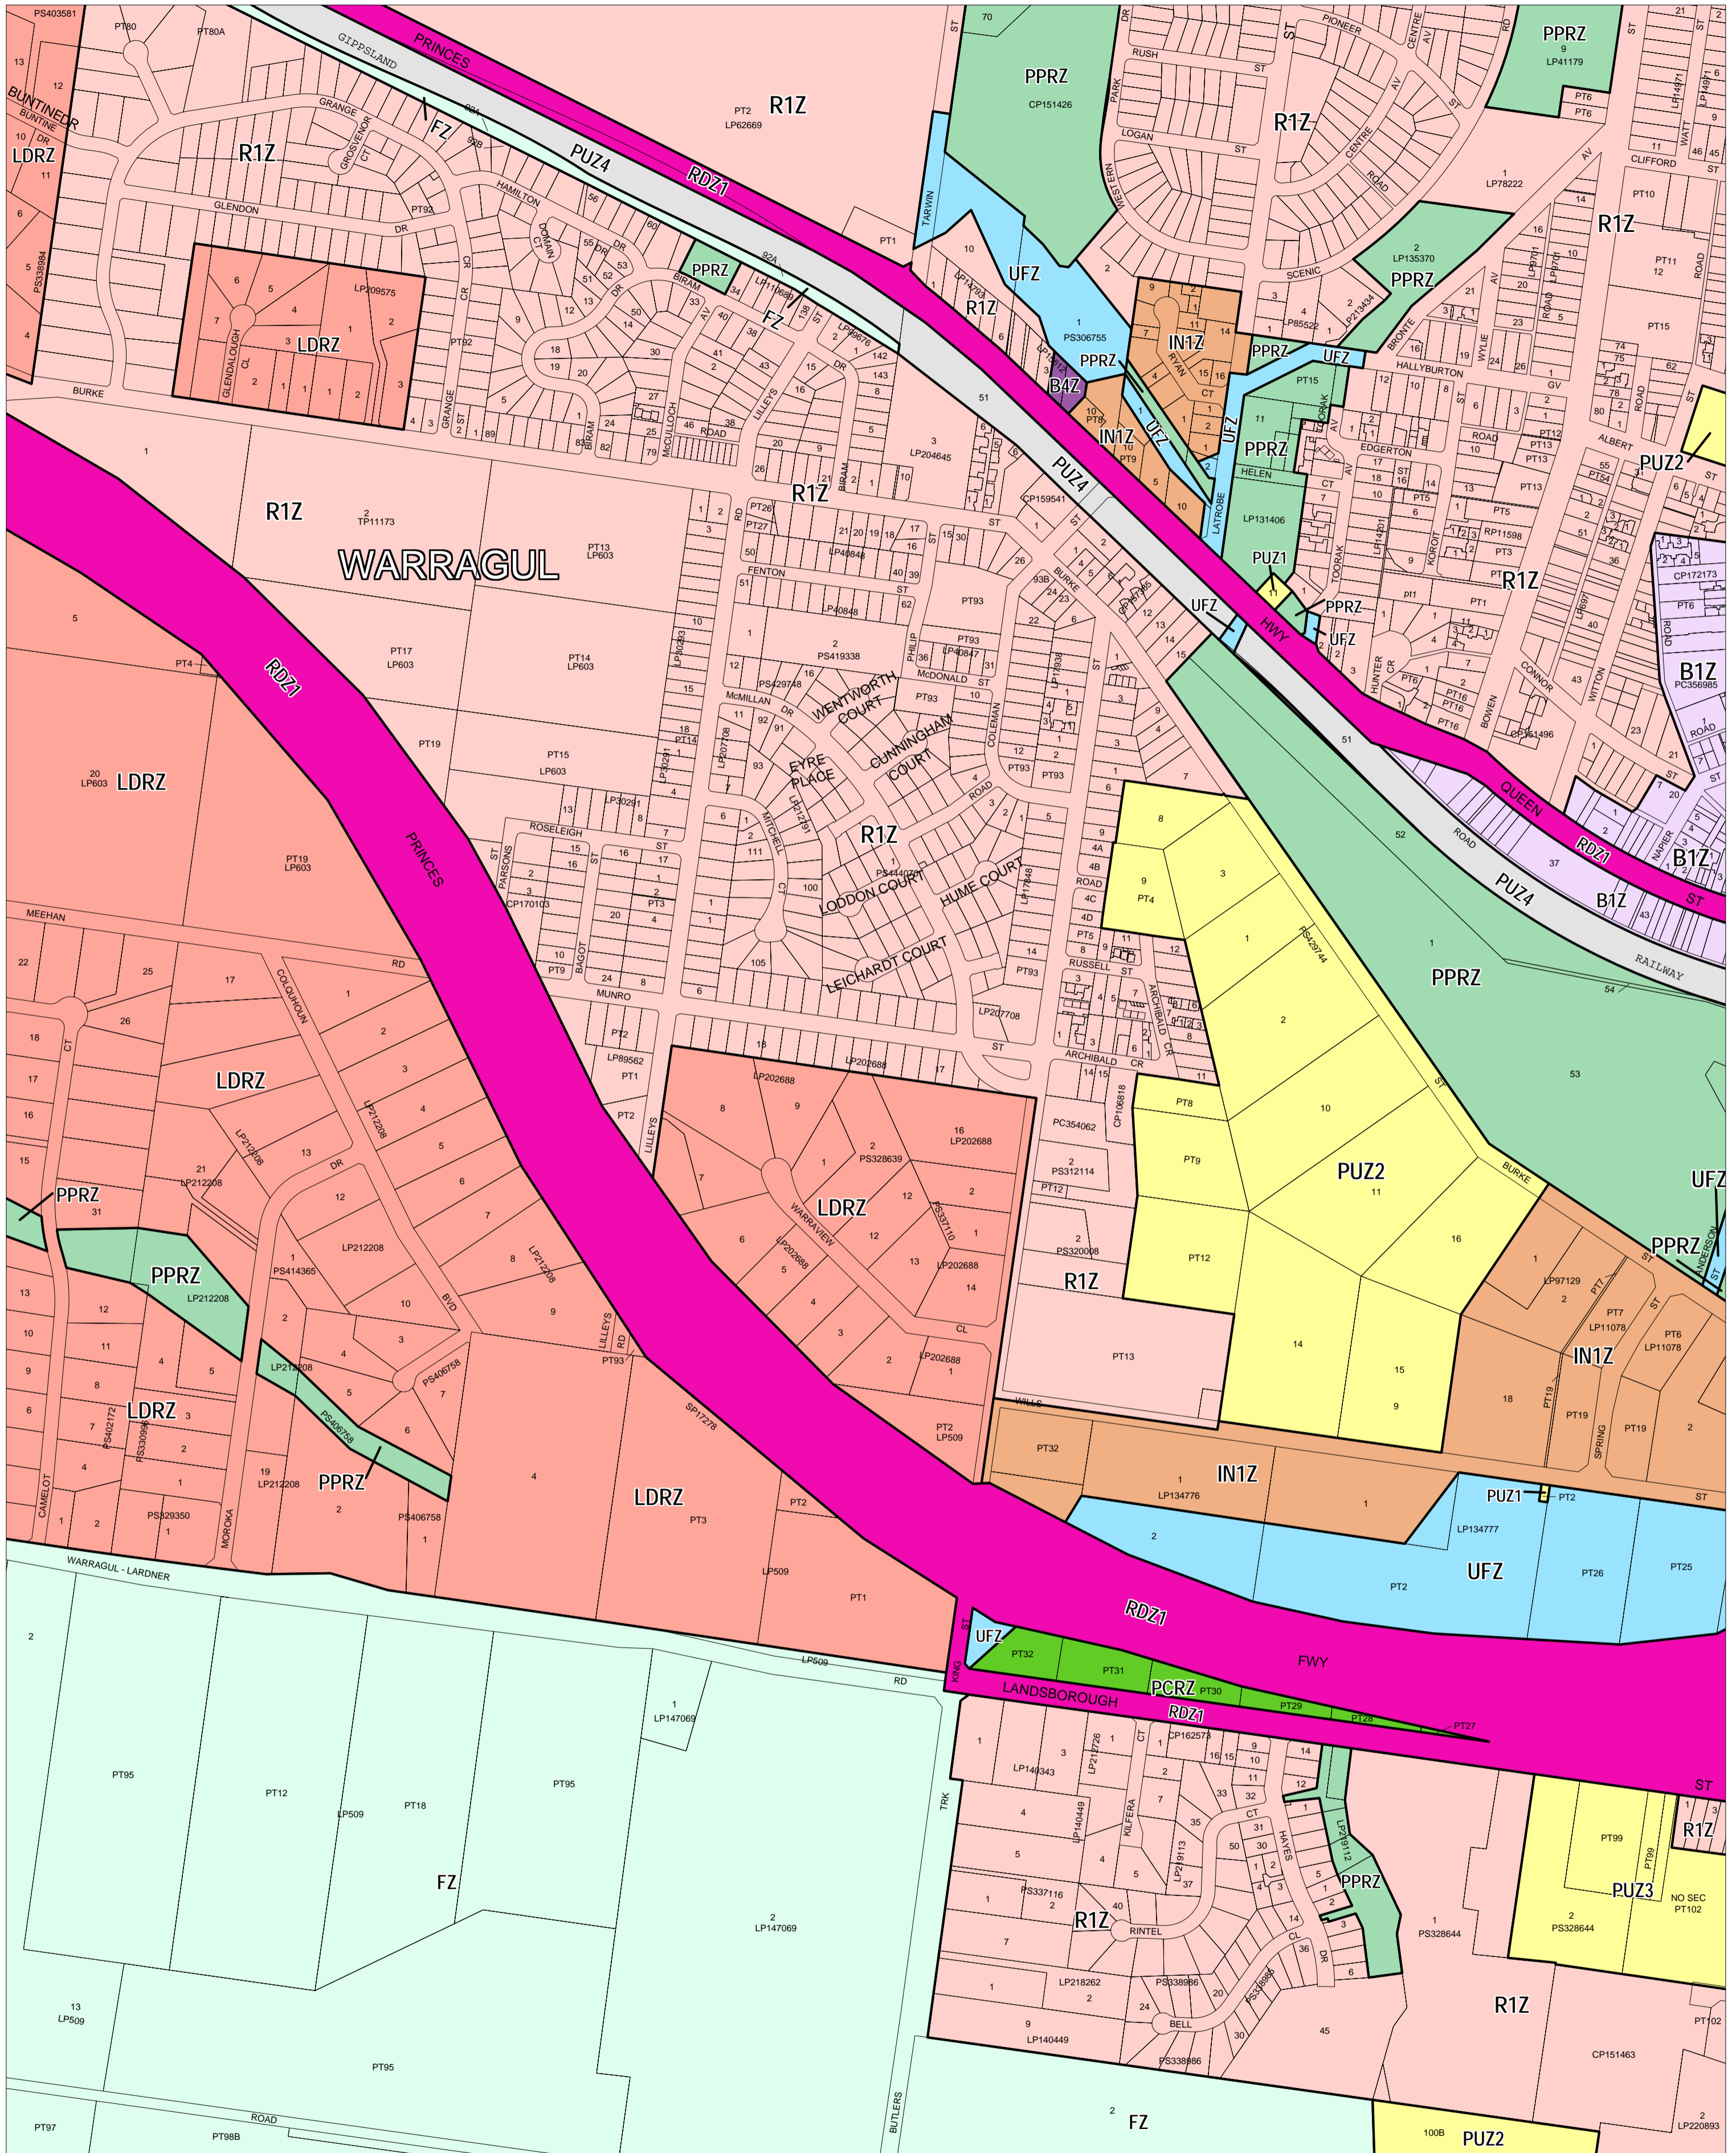

BAW BAW PLANNING SCHEME - LOCAL PROVISION

Business	Public Land	Rural	Special Purpose
B1Z Business 1 Zone	PPRZ Public Conservation And Recreation Zone	FZ Farming Zone	UFZ Urban Floodway Zone
B4Z Business 4 Zone	PUZ1 Public Use Zone - Service And Utility		
IN1Z Industrial 1 Zone	PUZ2 Public Use Zone - Education		
IN4Z Industrial 4 Zone	PUZ3 Public Use Zone - Health And Community		
LDRZ Low Density Residential Zone			
R1Z Residential 1 Zone			
R2Z Residential 2 Zone			
RDZ1 Road Zone - Category 1			

Printed: 13/6/2008

AMENDMENT C47 PART 2

ZONES

MAP No 32