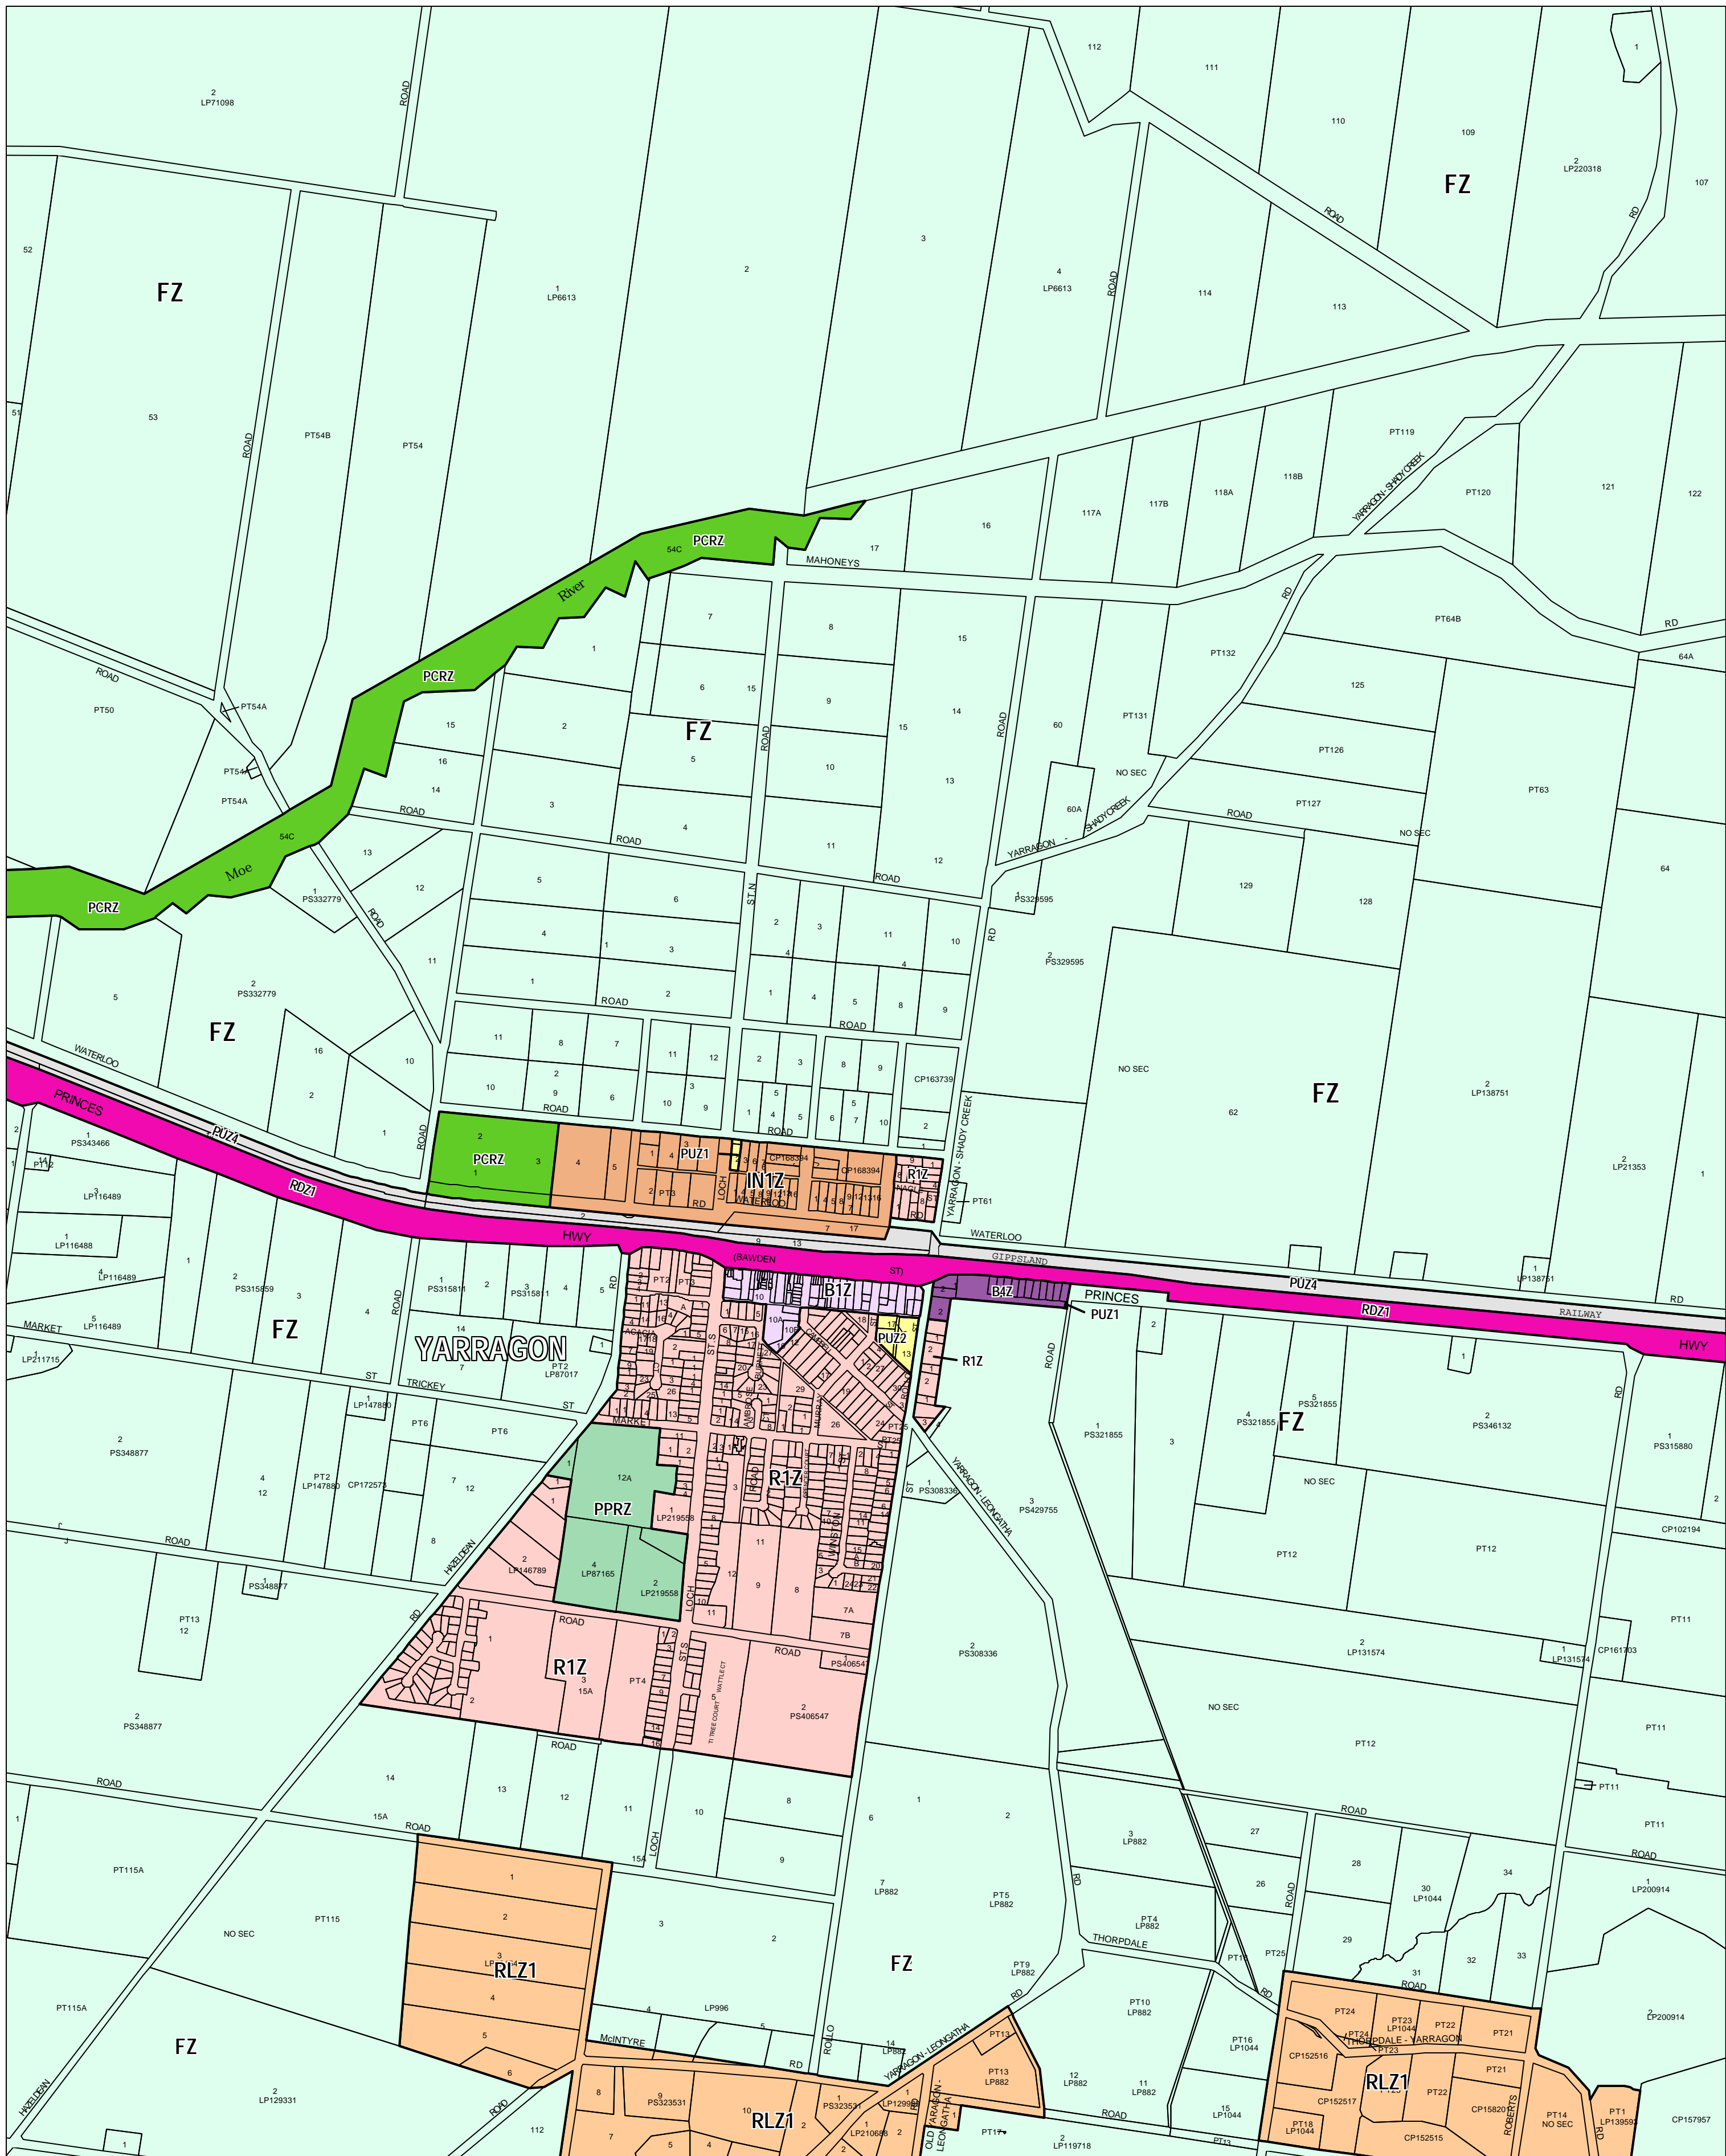

BAW BAW PLANNING SCHEME - LOCAL PROVISION

Business	Public Use Zone - Transport
BIZ1 Business 1 Zone	PUZ4
BIZ4 Business 4 Zone	RDZ1 Road Zone - Category 1
Industrial	Residential
I1Z1 Industrial 1 Zone	RIZ1 Residential 1 Zone
Public Land	Rural
PCRZ Public Conservation And Resource Zone	FZ Farming Zone
PPRZ Public Park And Recreation Zone	RLZ1 Rural Living Zone - Schedule 1
PUZ2 Public Use Zone - Education	
PUZ1 Public Use Zone - Service And Utility	

200 400 600 800 1000 m

AUSTRALIAN MAP GRID ZONE 55

INDEX TO ADJOINING METRIC SERIES MAP

Printed: 8/2/2010

AMENDMENT C44 PT1