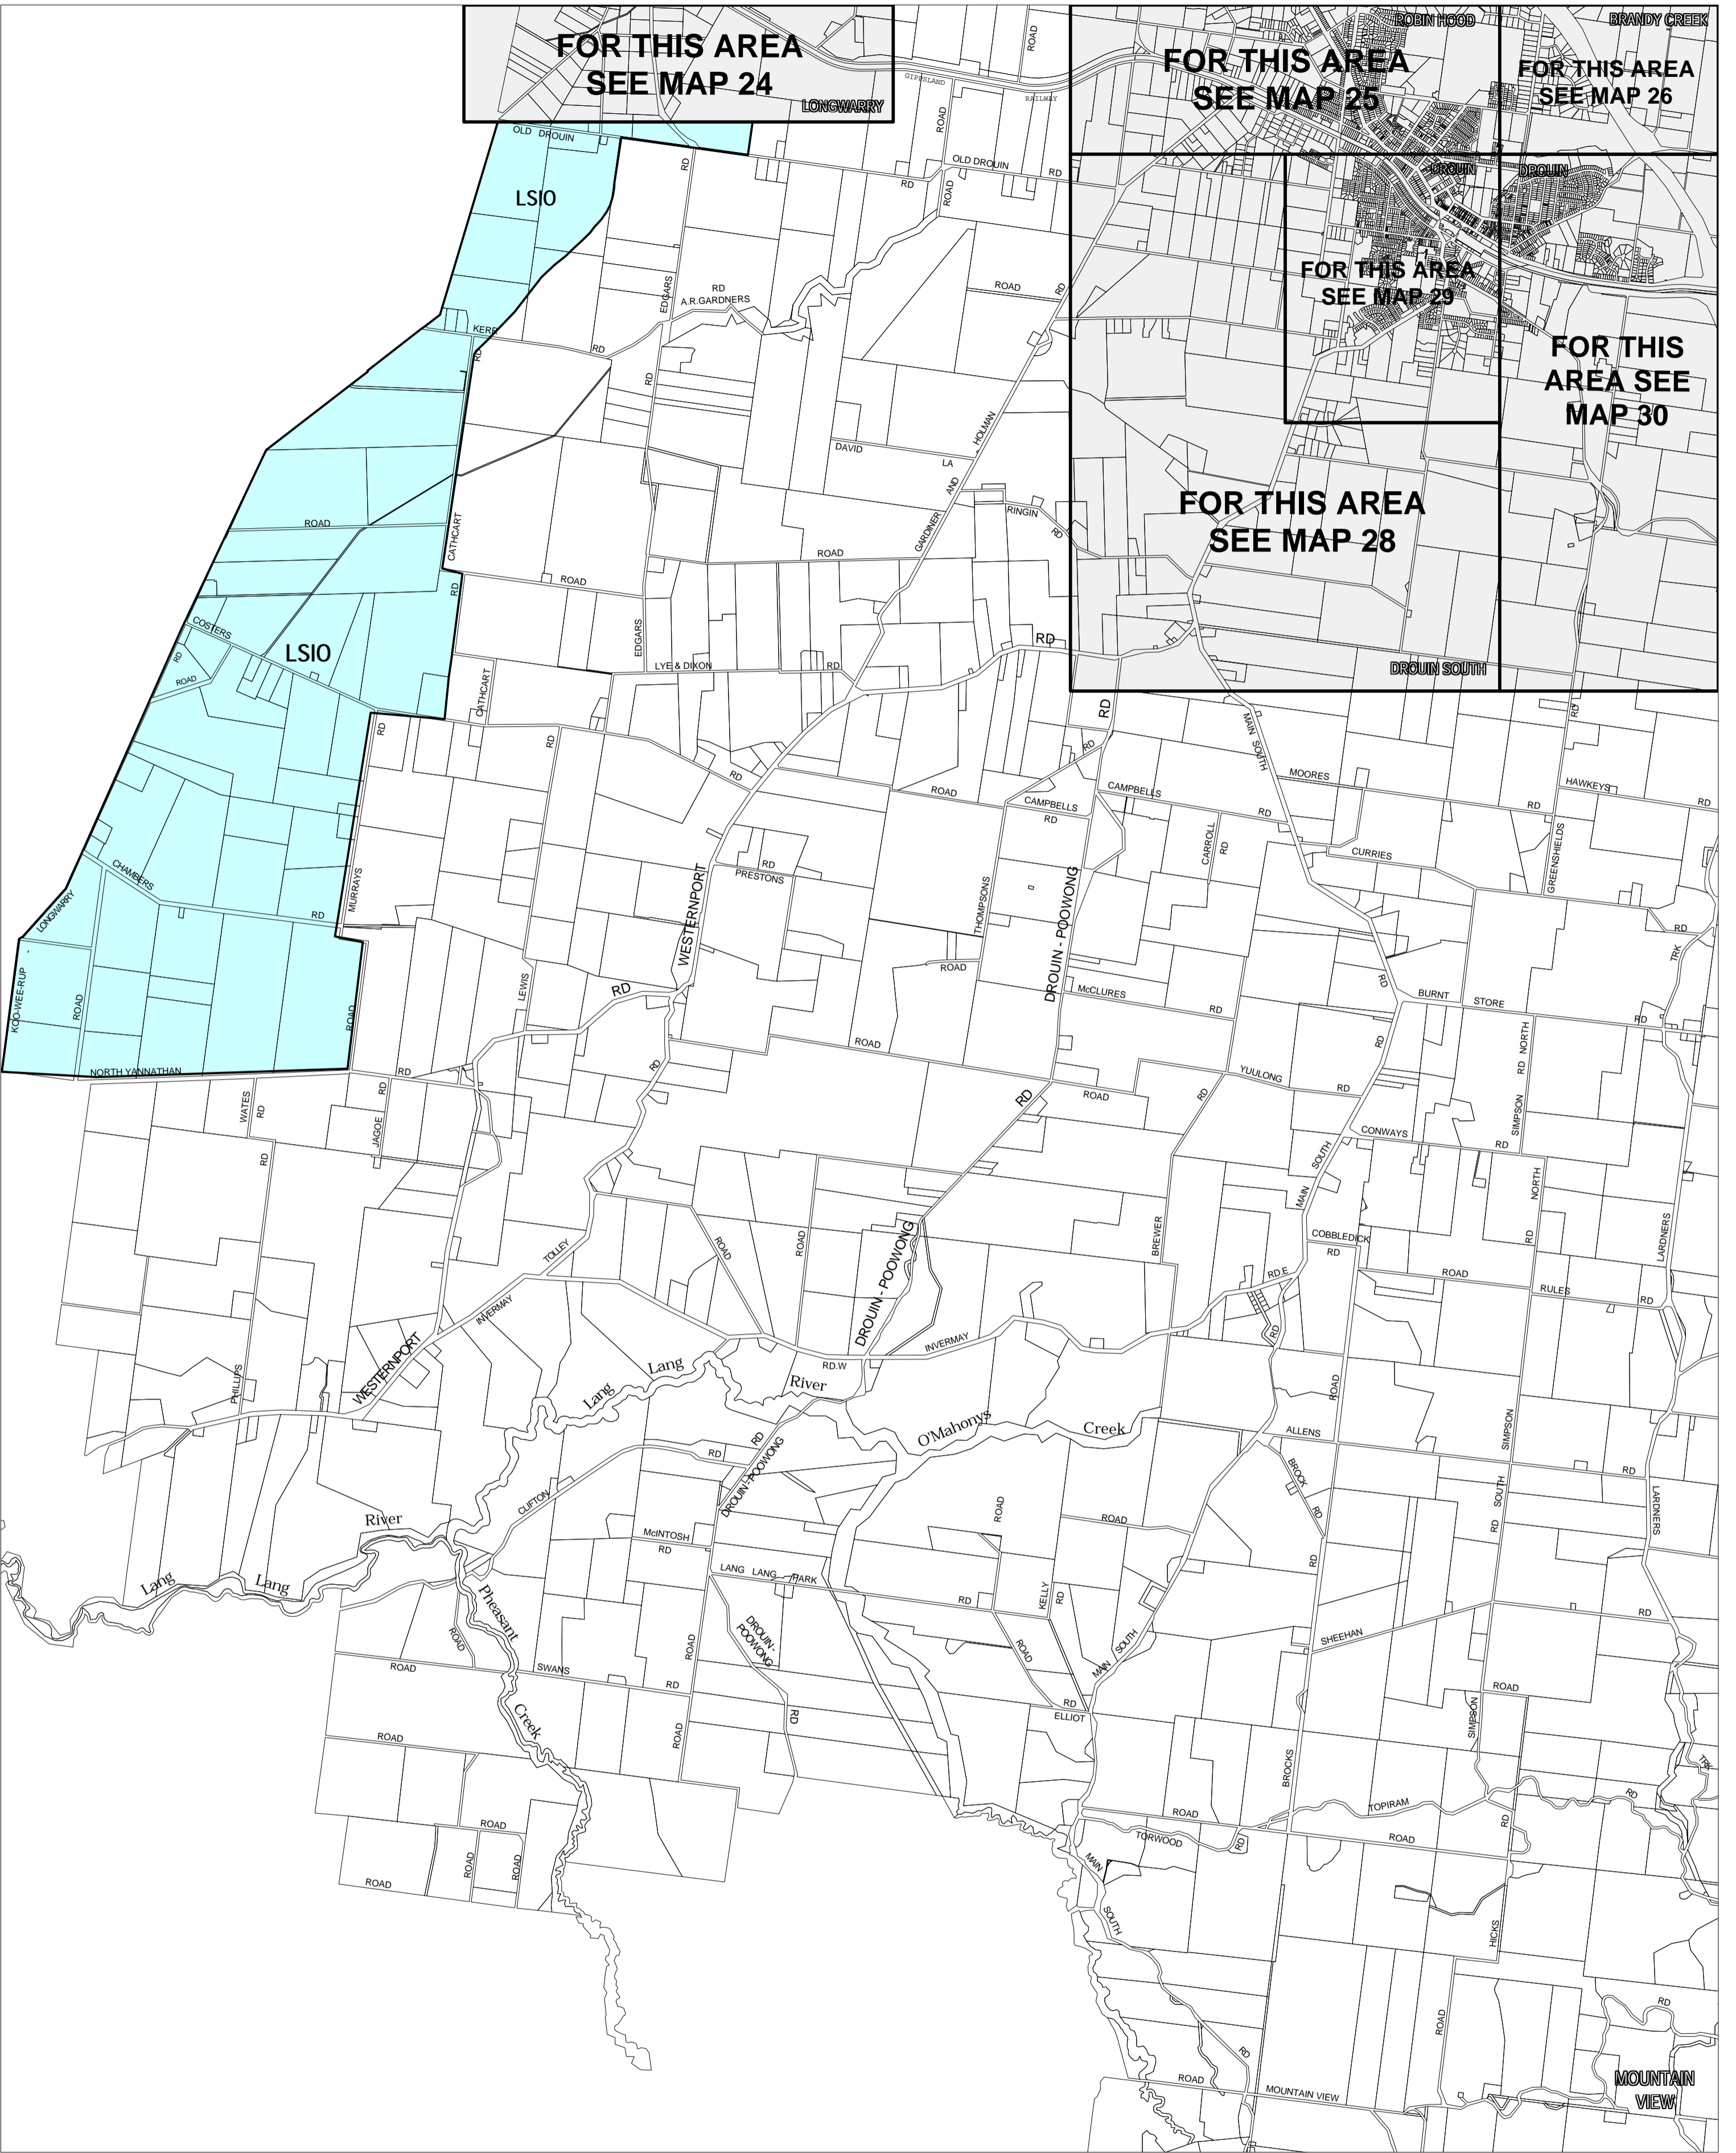

BAW BAW PLANNING SCHEME - LOCAL PROVISION

Overlays

- LSIO Land Subject To Inundation Overlay

Printed: 2017/2007

AMENDMENT C17