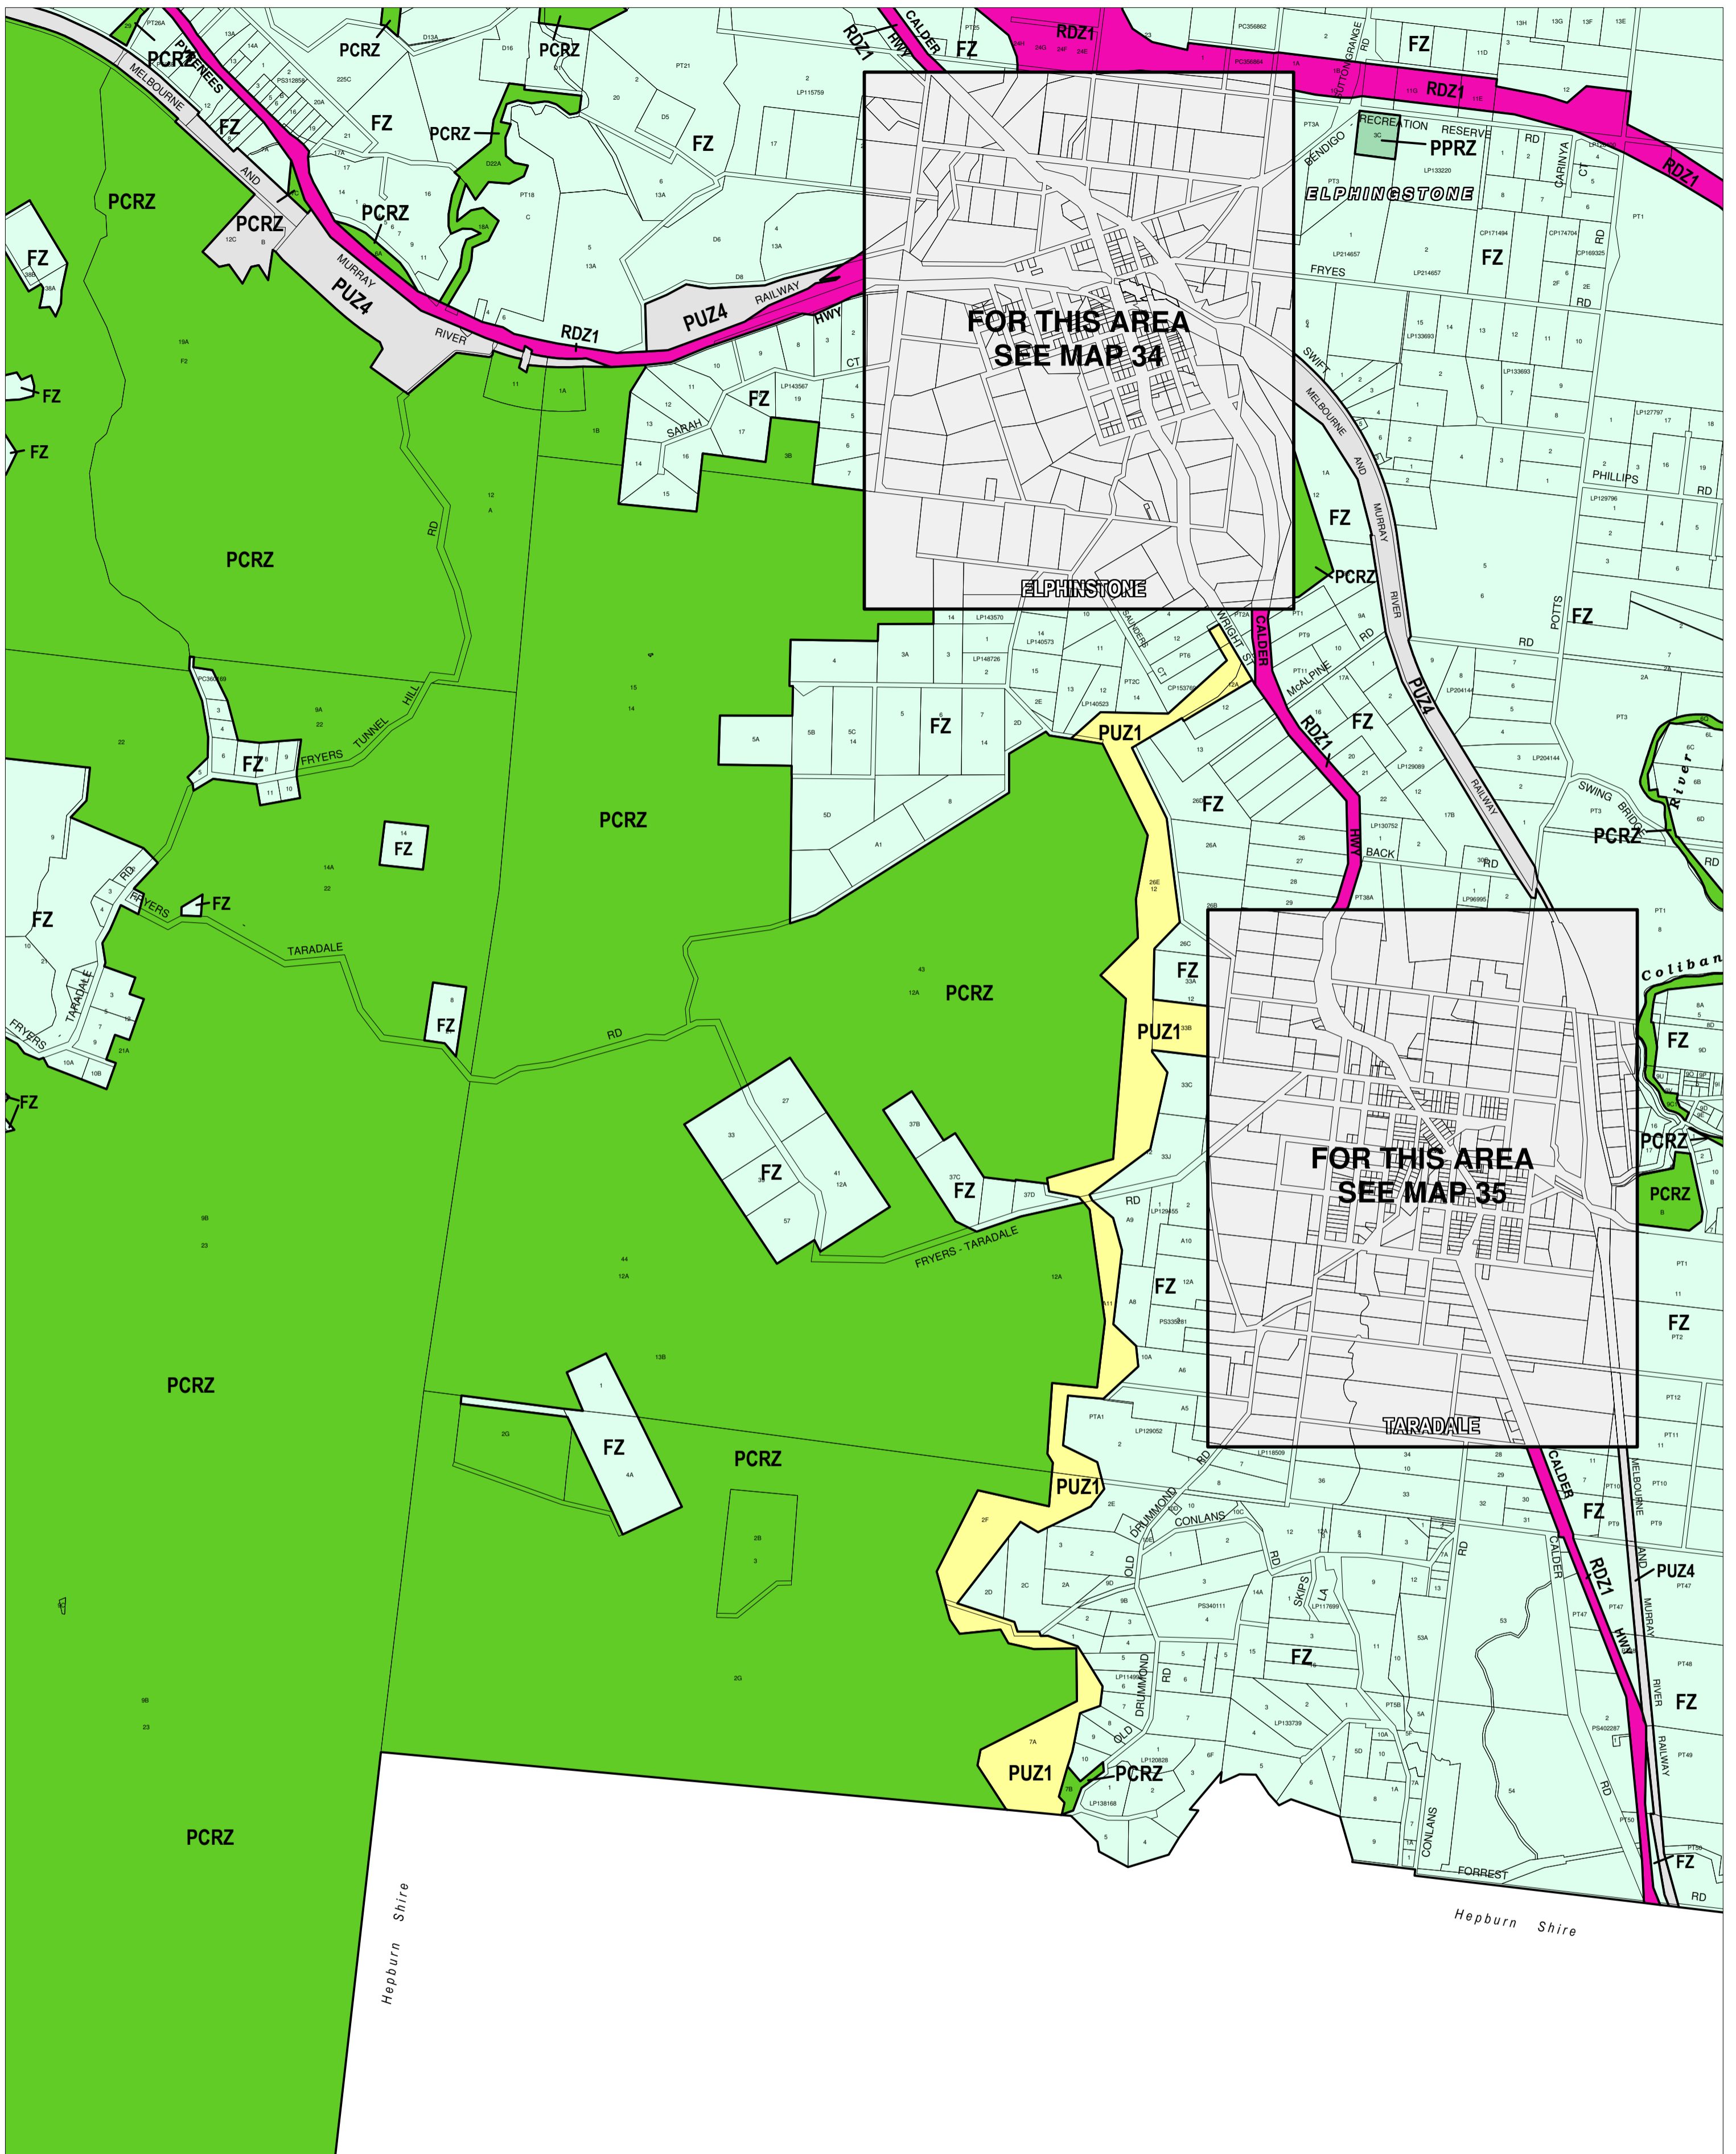

MOUNT ALEXANDER PLANNING SCHEME - LOCAL PROVISION

AUSTRALIAN MAP GRID ZONE 55

Printed: 11/4/2011

AMENDMENT C37