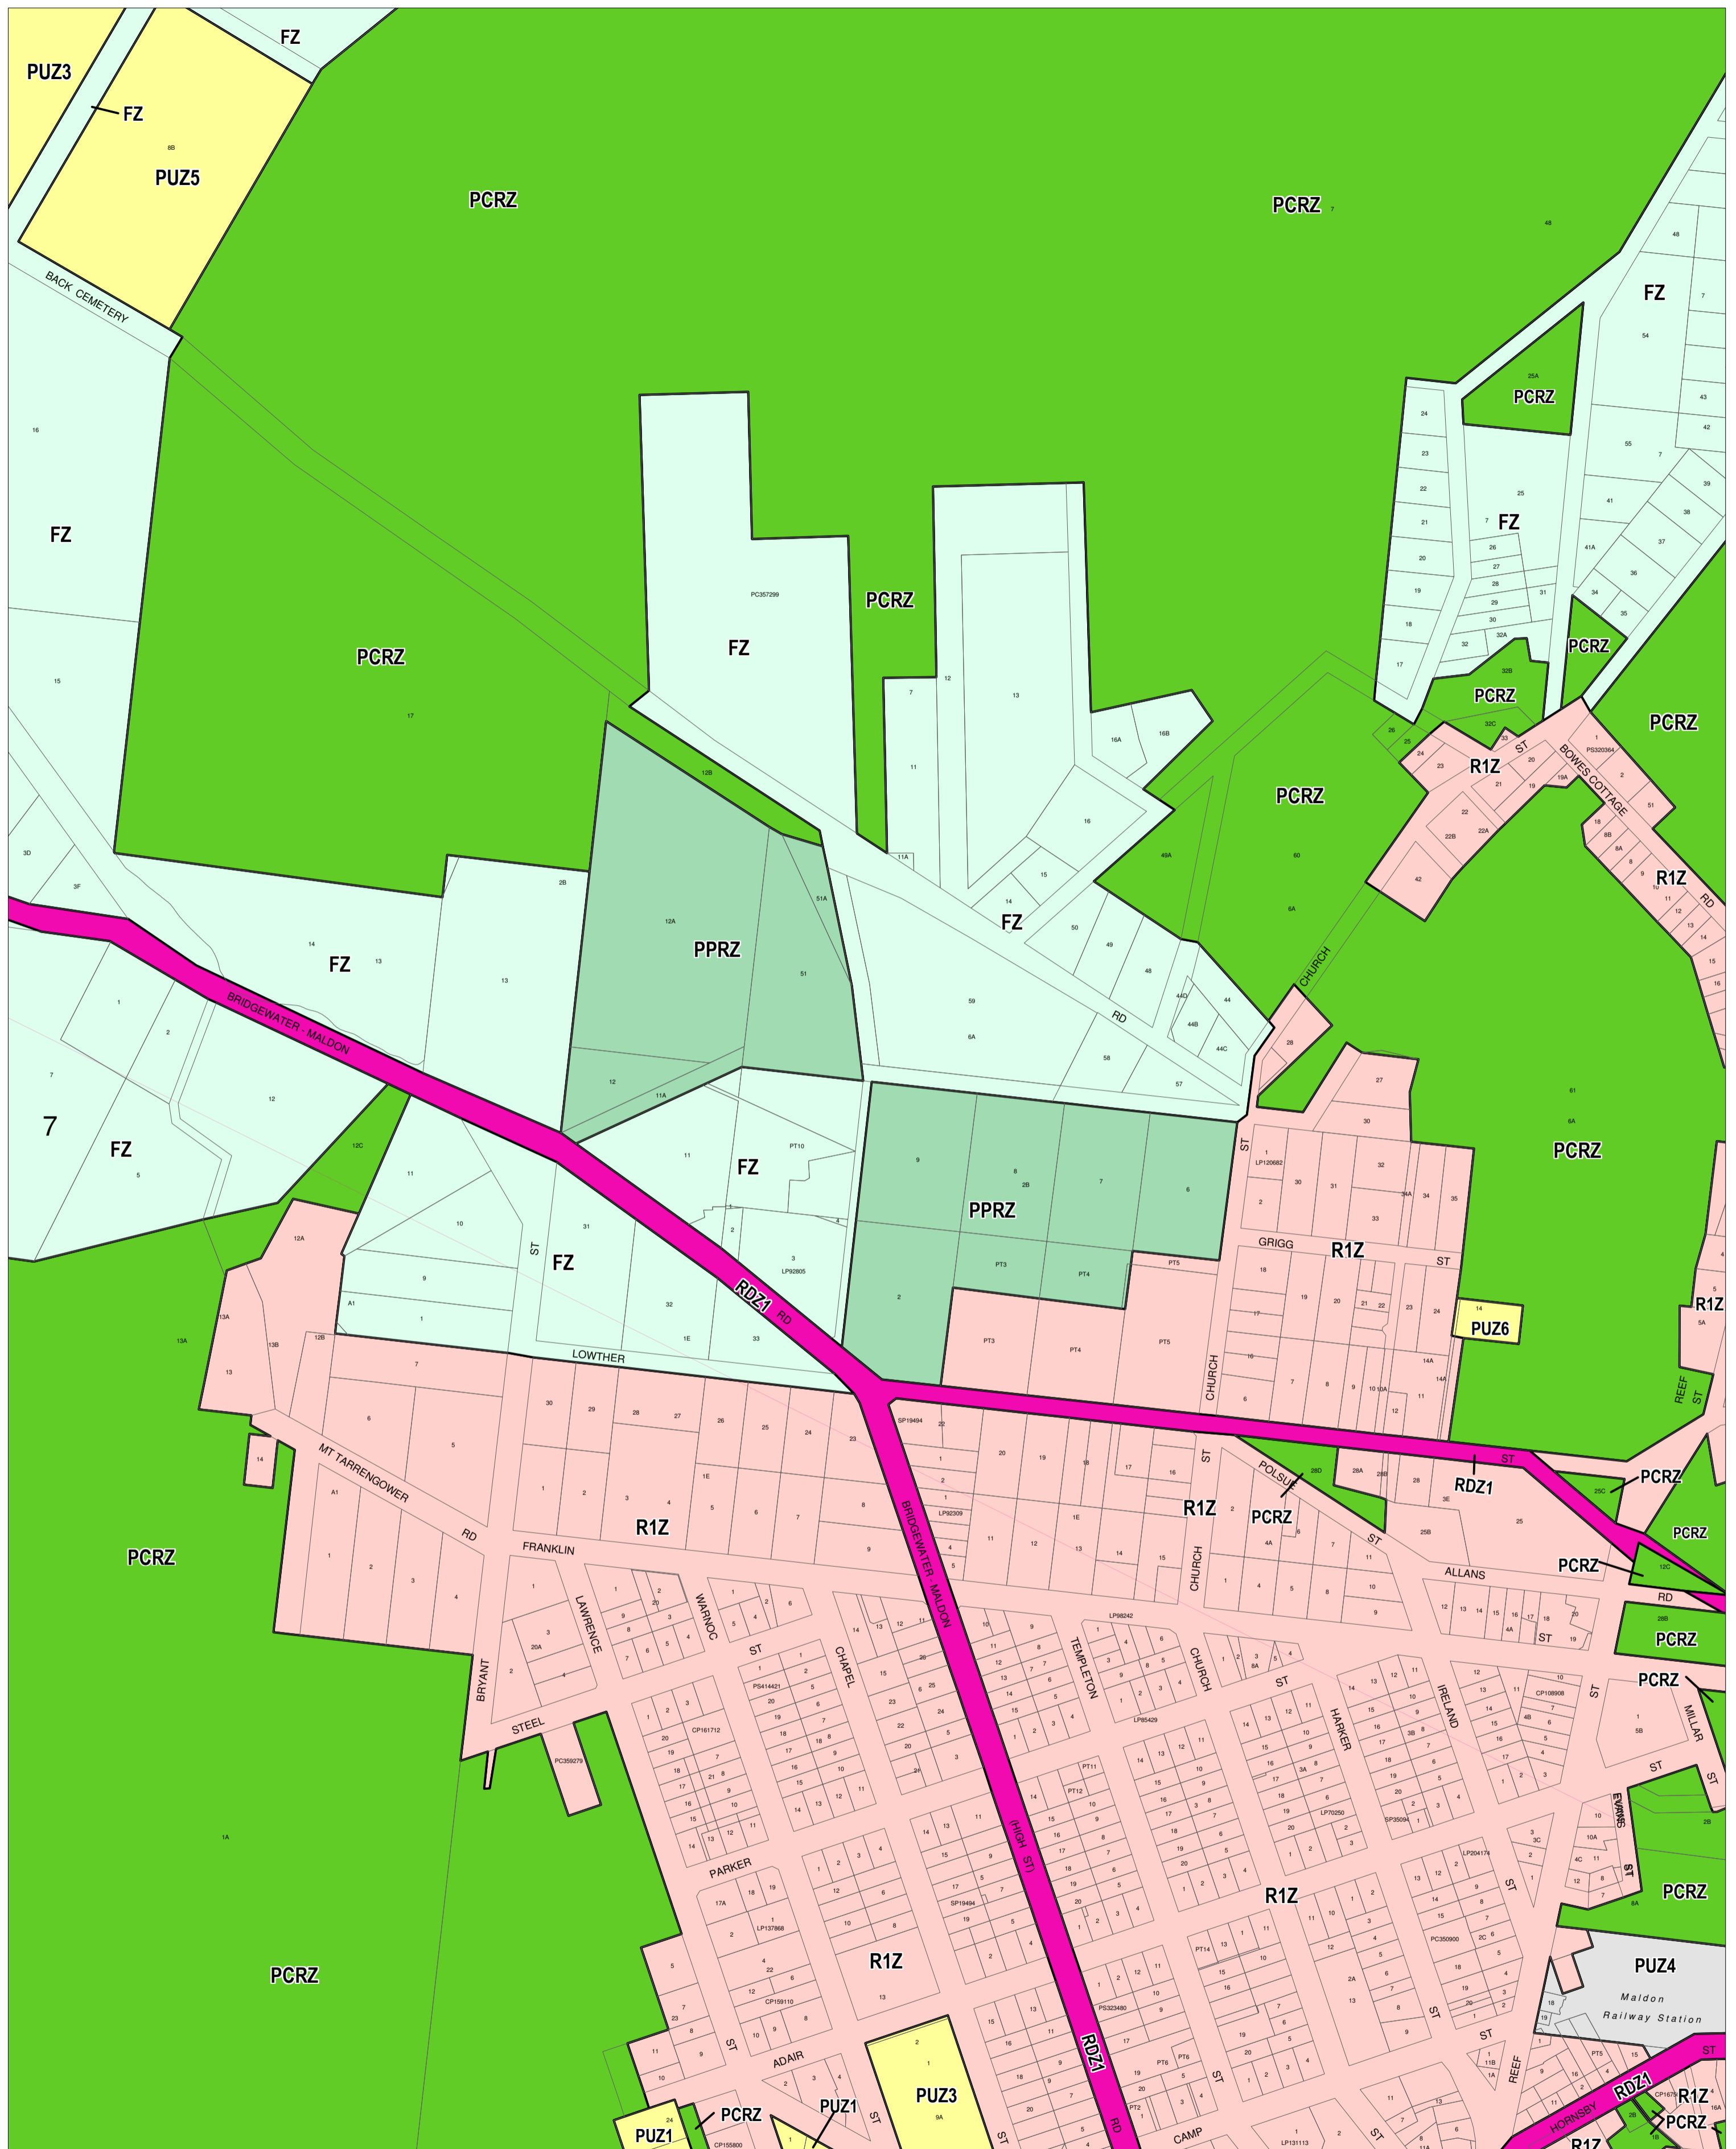

MOUNT ALEXANDER PLANNING SCHEME - LOCAL PROVISION

Public Land		Public Use Zone - Transport	
PCRZ	Public Conservation And Resource Zone	PUZ4	Public Use Zone - Transport
PPRZ	Public Park And Recreation Zone	RDZ1	Road Zone - Category 1
PUZ5	Public Use Zone - Cemetery/crematorium	R1Z	Residential 1 Zone
PUZ3	Public Use Zone - Health And Community	FZ	Farming Zone
PUZ6	Public Use Zone - Local Government		
PUZ1	Public Use Zone - Service And Utility