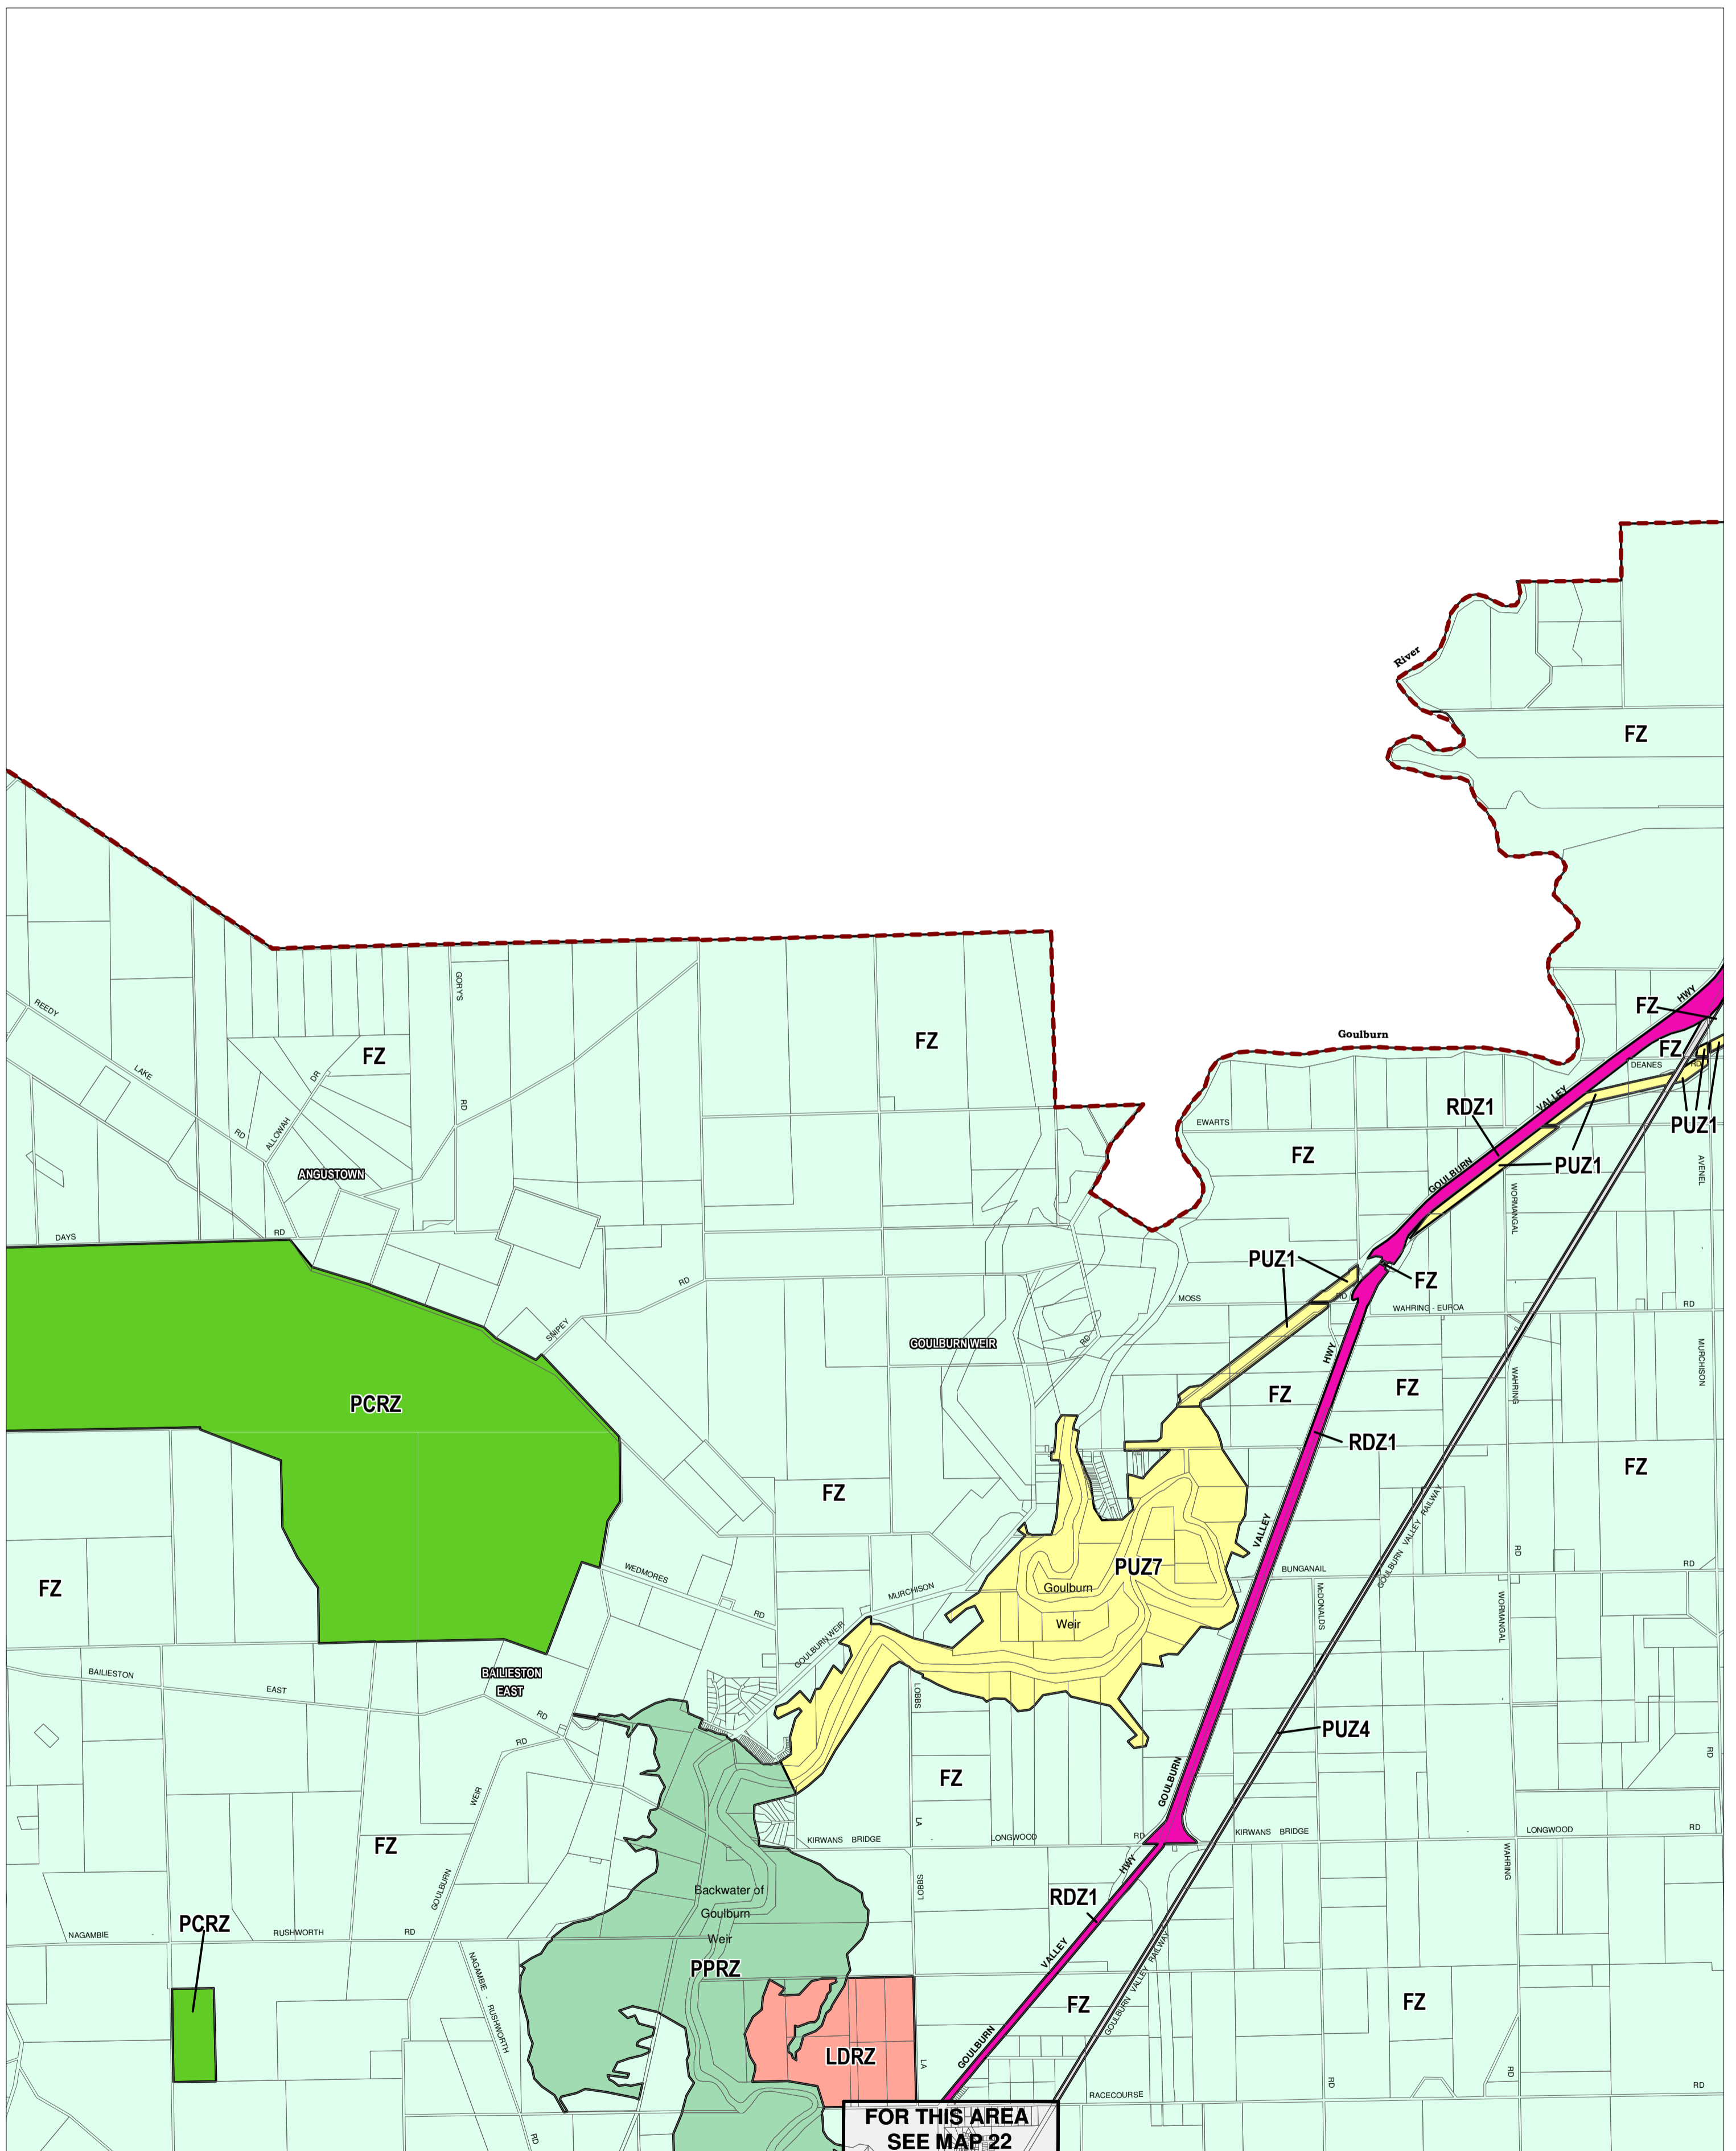

STRATHBOGIE PLANNING SCHEME - LOCAL PROVISION

Public Land		Rural	
	Public Conservation And Resource Zone		Farming Zone
	Public Park And Recreation Zone		
	Public Use Zone - Other Public Use		
	Public Use Zone - Service And Utility		
	Public Use Zone - Transport		
	Road Zone - Category 1		
Residential			
	Low Density Residential Zone		

AUSTRALIAN MAP GRID ZONE 55

Printed: 8/12/2014

AMENDMENT C69