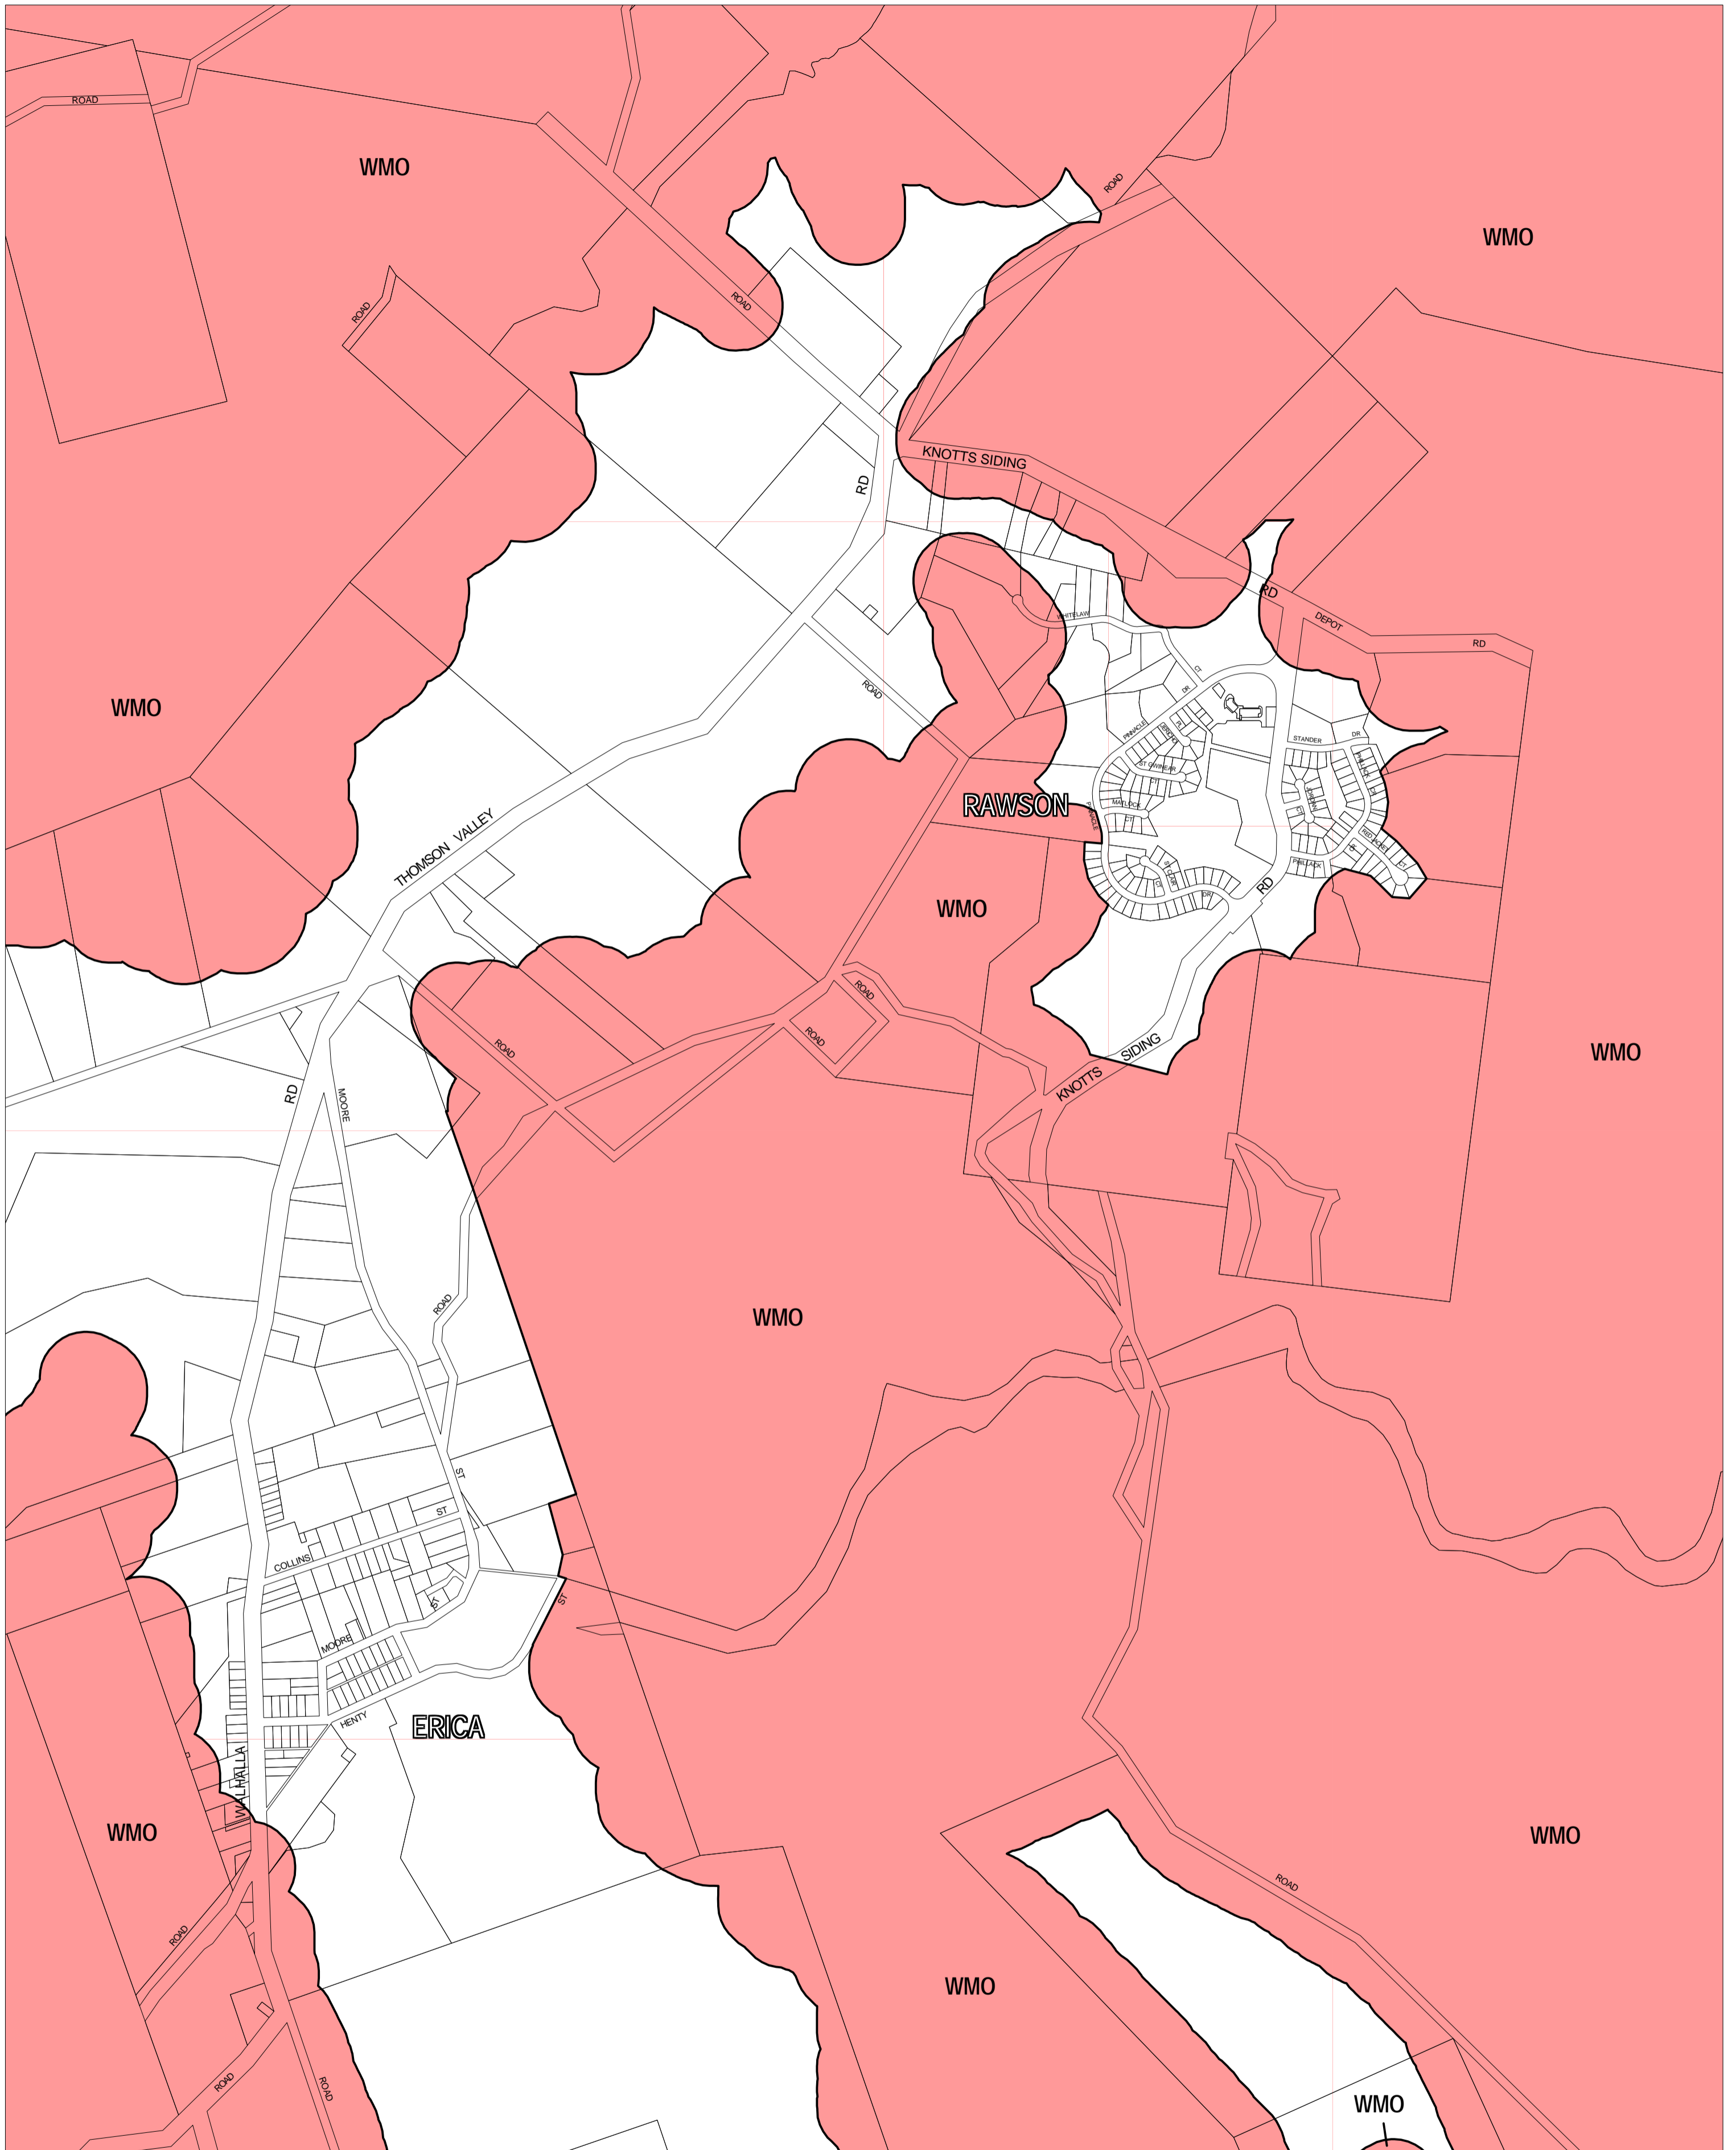

BAW BAW PLANNING SCHEME - LOCAL PROVISION

Overlays

WMO Wildfire Management Overlay

AUSTRALIAN MAP GRID ZONE 55

INDEX TO ADJOINING METRIC SERIES MAP

Printed: 20/7/2007

AMENDMENT C33