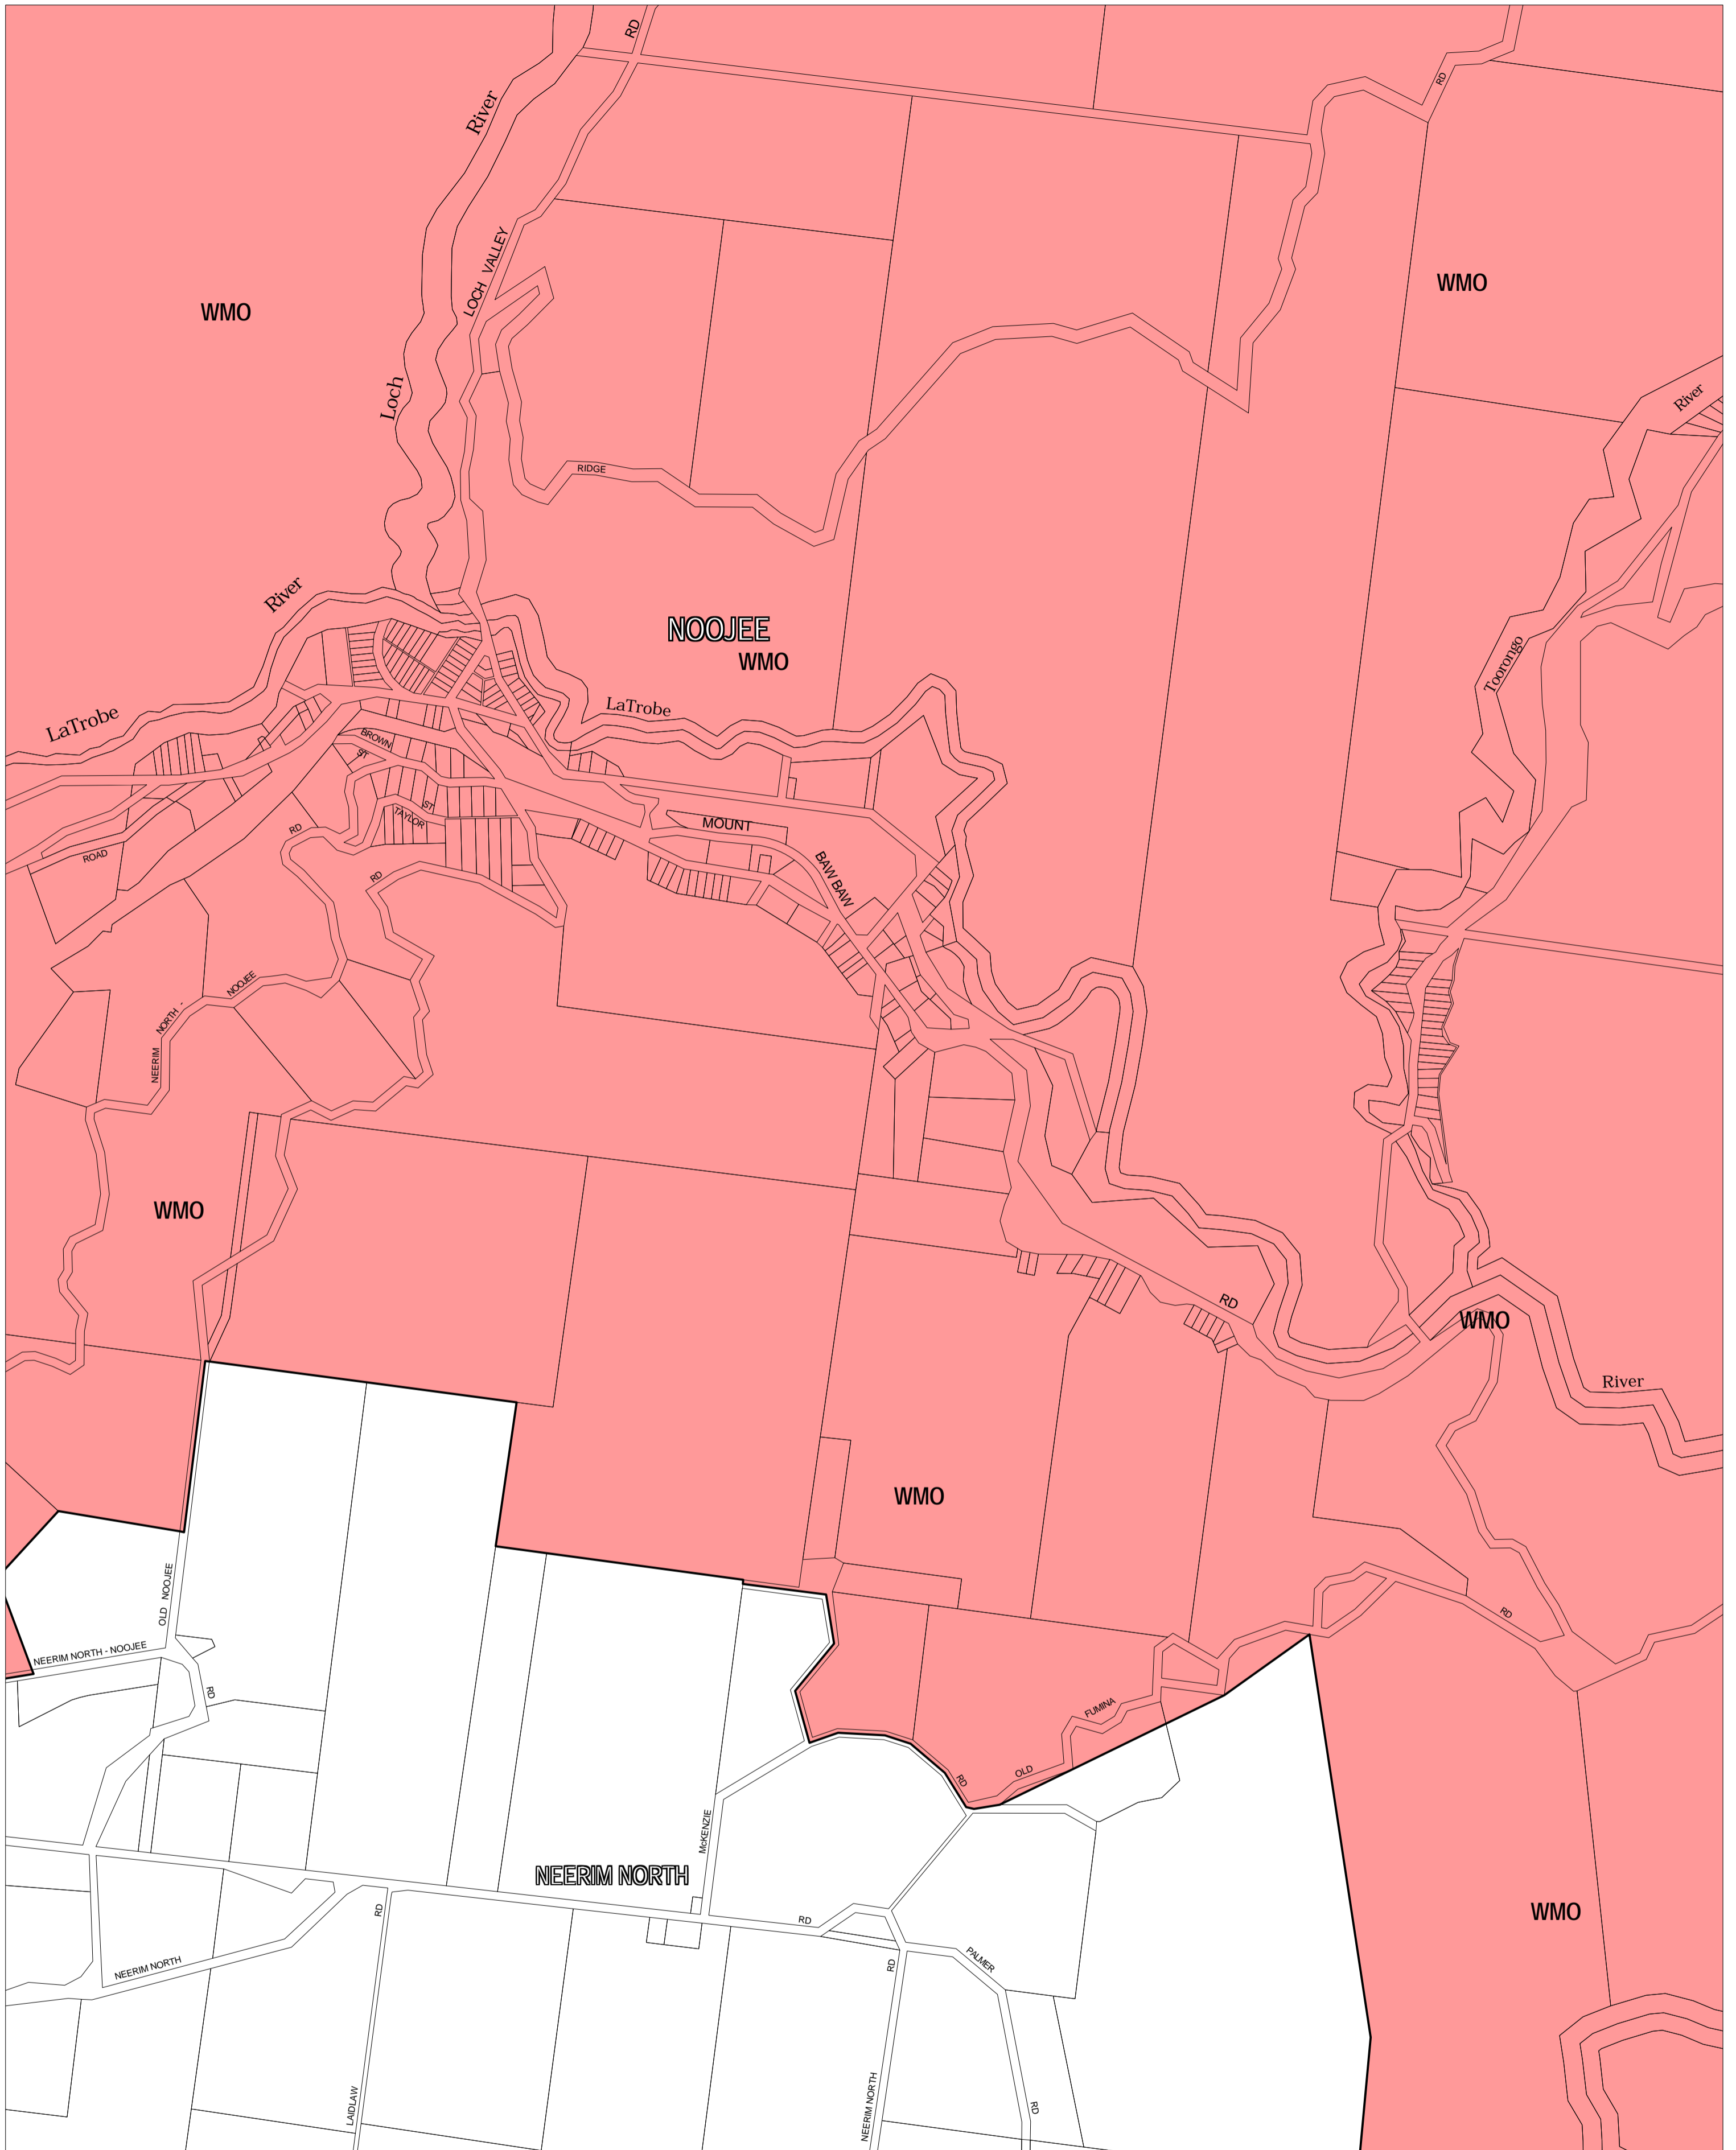

BAW BAW PLANNING SCHEME - LOCAL PROVISION

Overlays

Wildfire Management Overlay

AUSTRALIAN MAP GRID ZONE 55

INDEX TO ADJOINING METRIC SERIES MAP

Printed: 20/7/2007

AMENDMENT C33

WILDFIRE MANAGEMENT OVERLAY

MAP No 7WMO