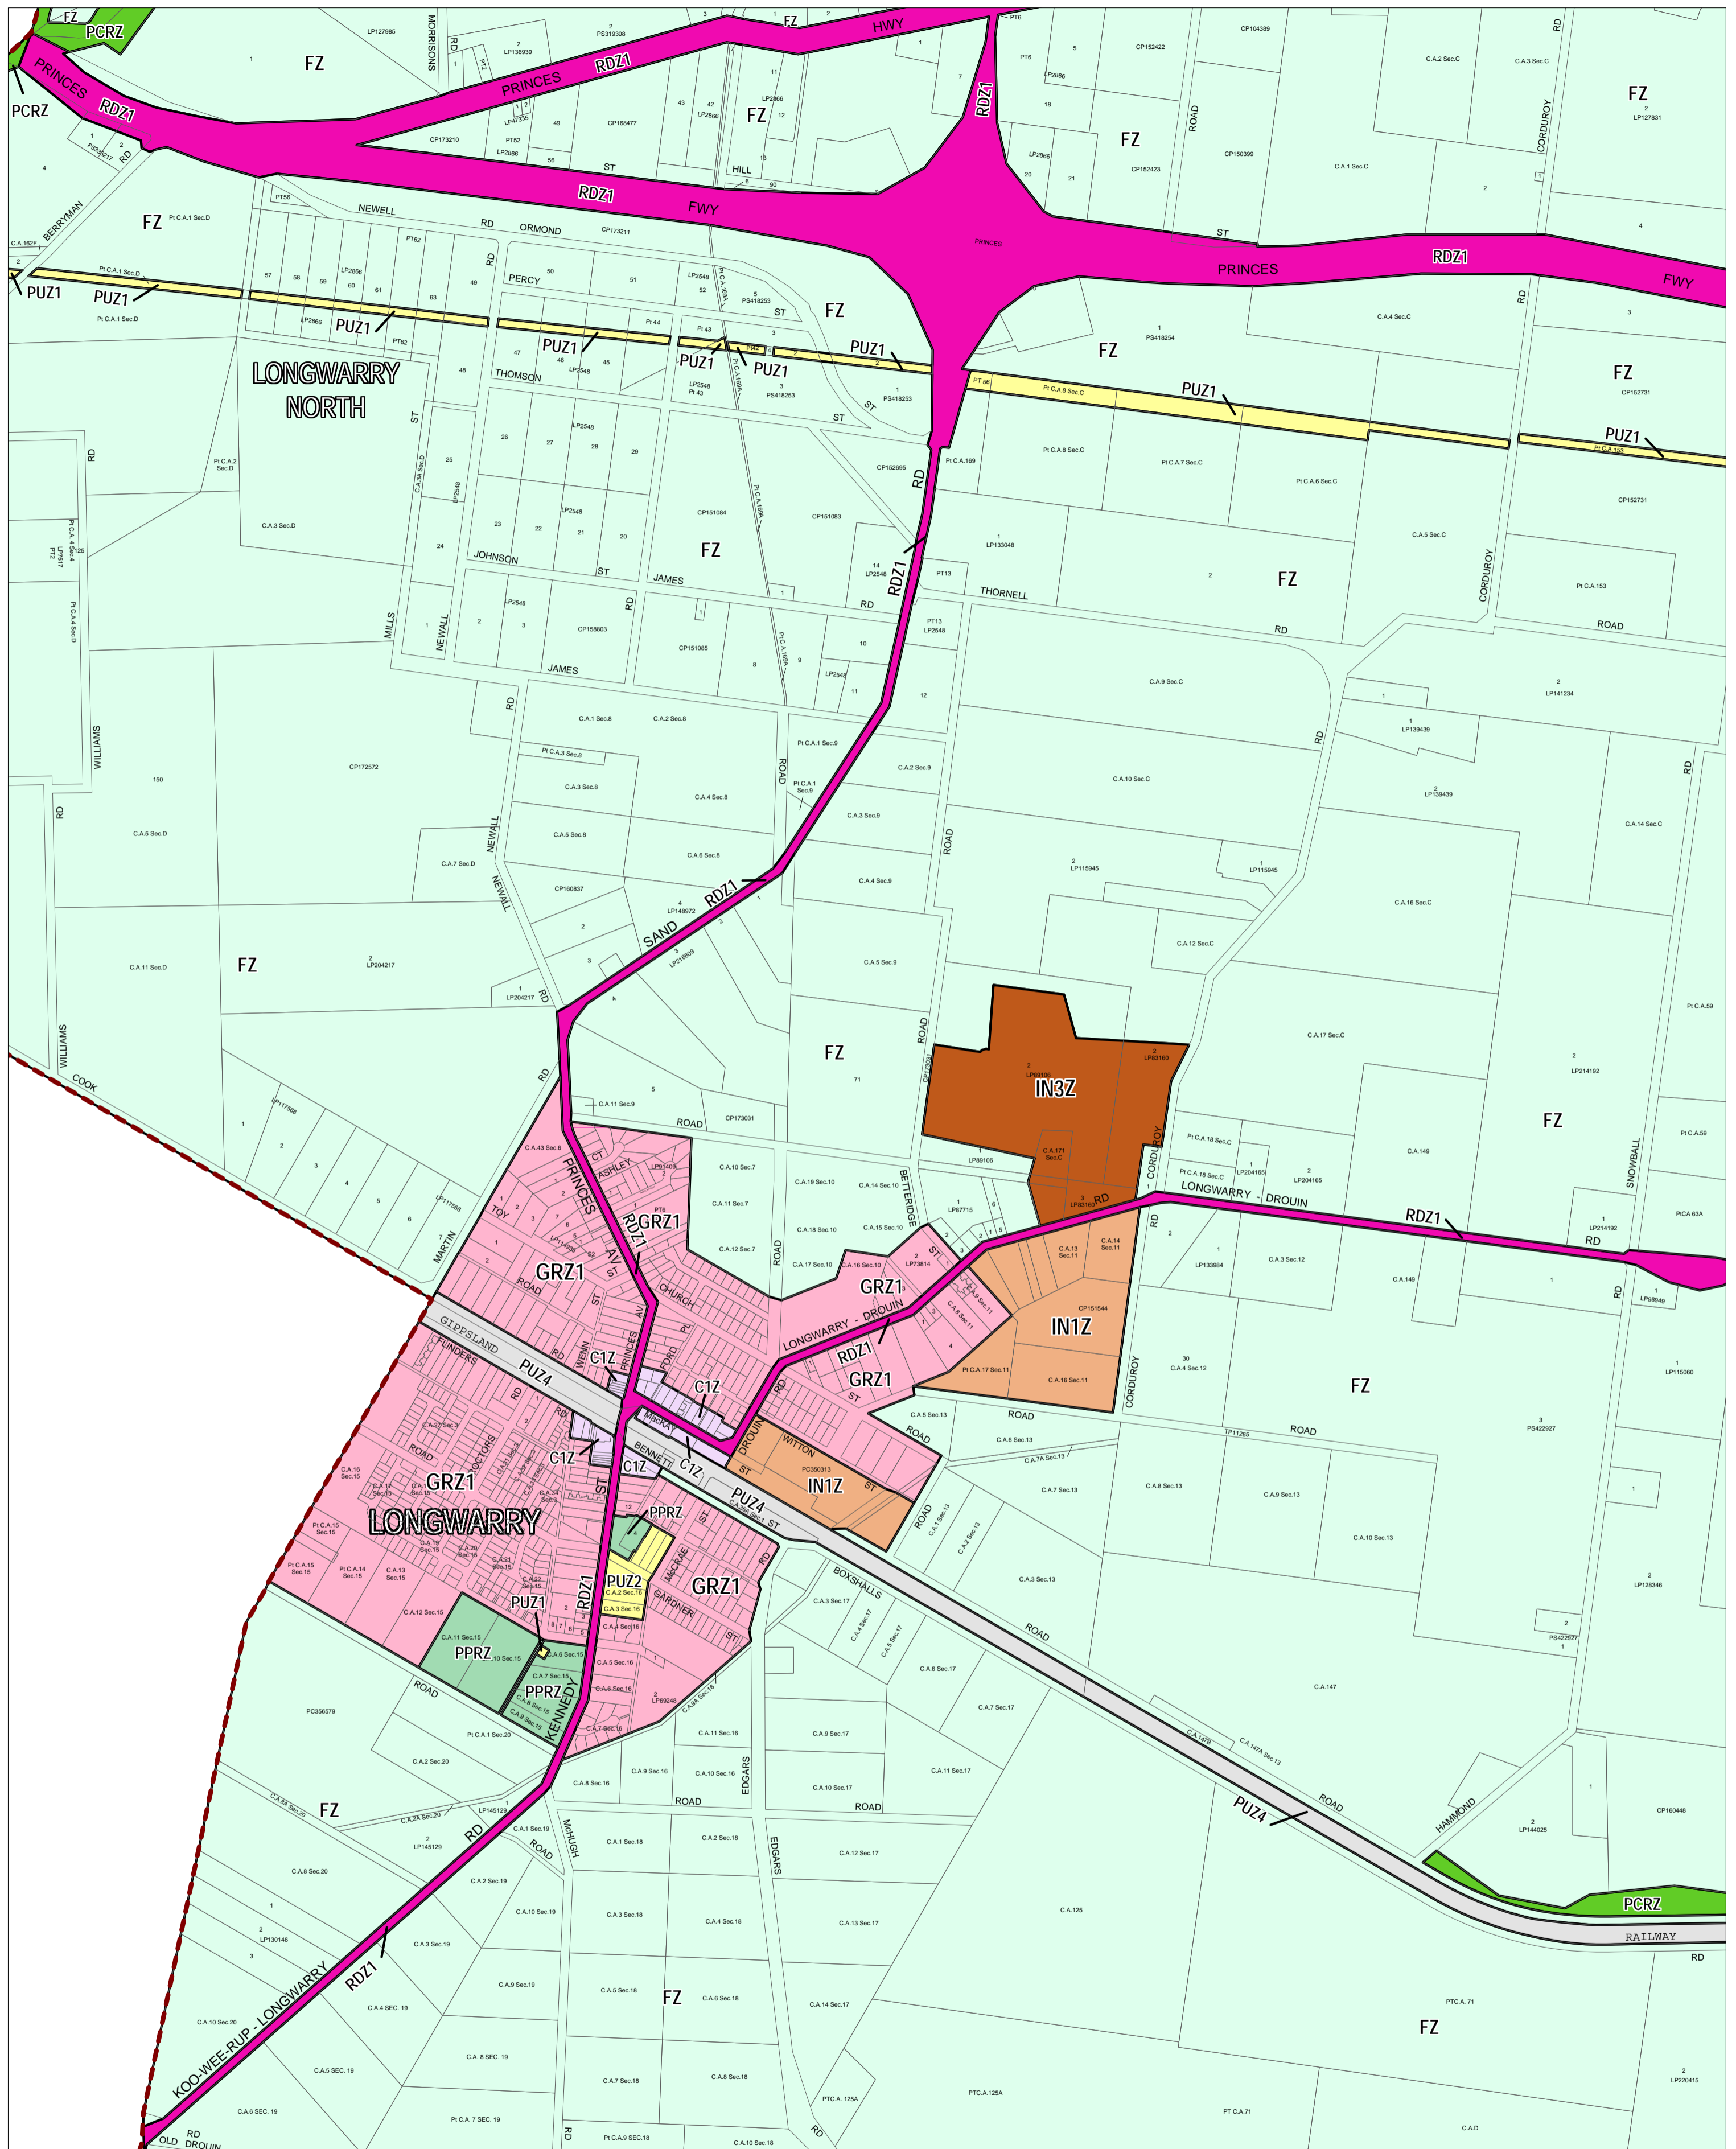

BAW BAW PLANNING SCHEME - LOCAL PROVISION

Commercial C1Z Commercial 1 Zone	Public Use Zone - Transport PUZ1
Industrial IN1Z Industrial 1 Zone IN2Z Industrial 2 Zone IN3Z Industrial 3 Zone	Road Zone - Category 1 RDZ1
Public Land PPRZ Public Park And Recreation Zone PUZ2 Public Use Zone - Education PUZ1 Public Use Zone - Service And Utility	Residential GRZ1 General Residential Zone - Schedule 1
Rural FZ Farming Zone	

200 0 200 400 600 800 1000 m

AUSTRALIAN MAP GRID ZONE 55

INDEX TO ADJOINING METRIC SERIES MAP

Printed: 2/6/2014

AMENDMENT C105