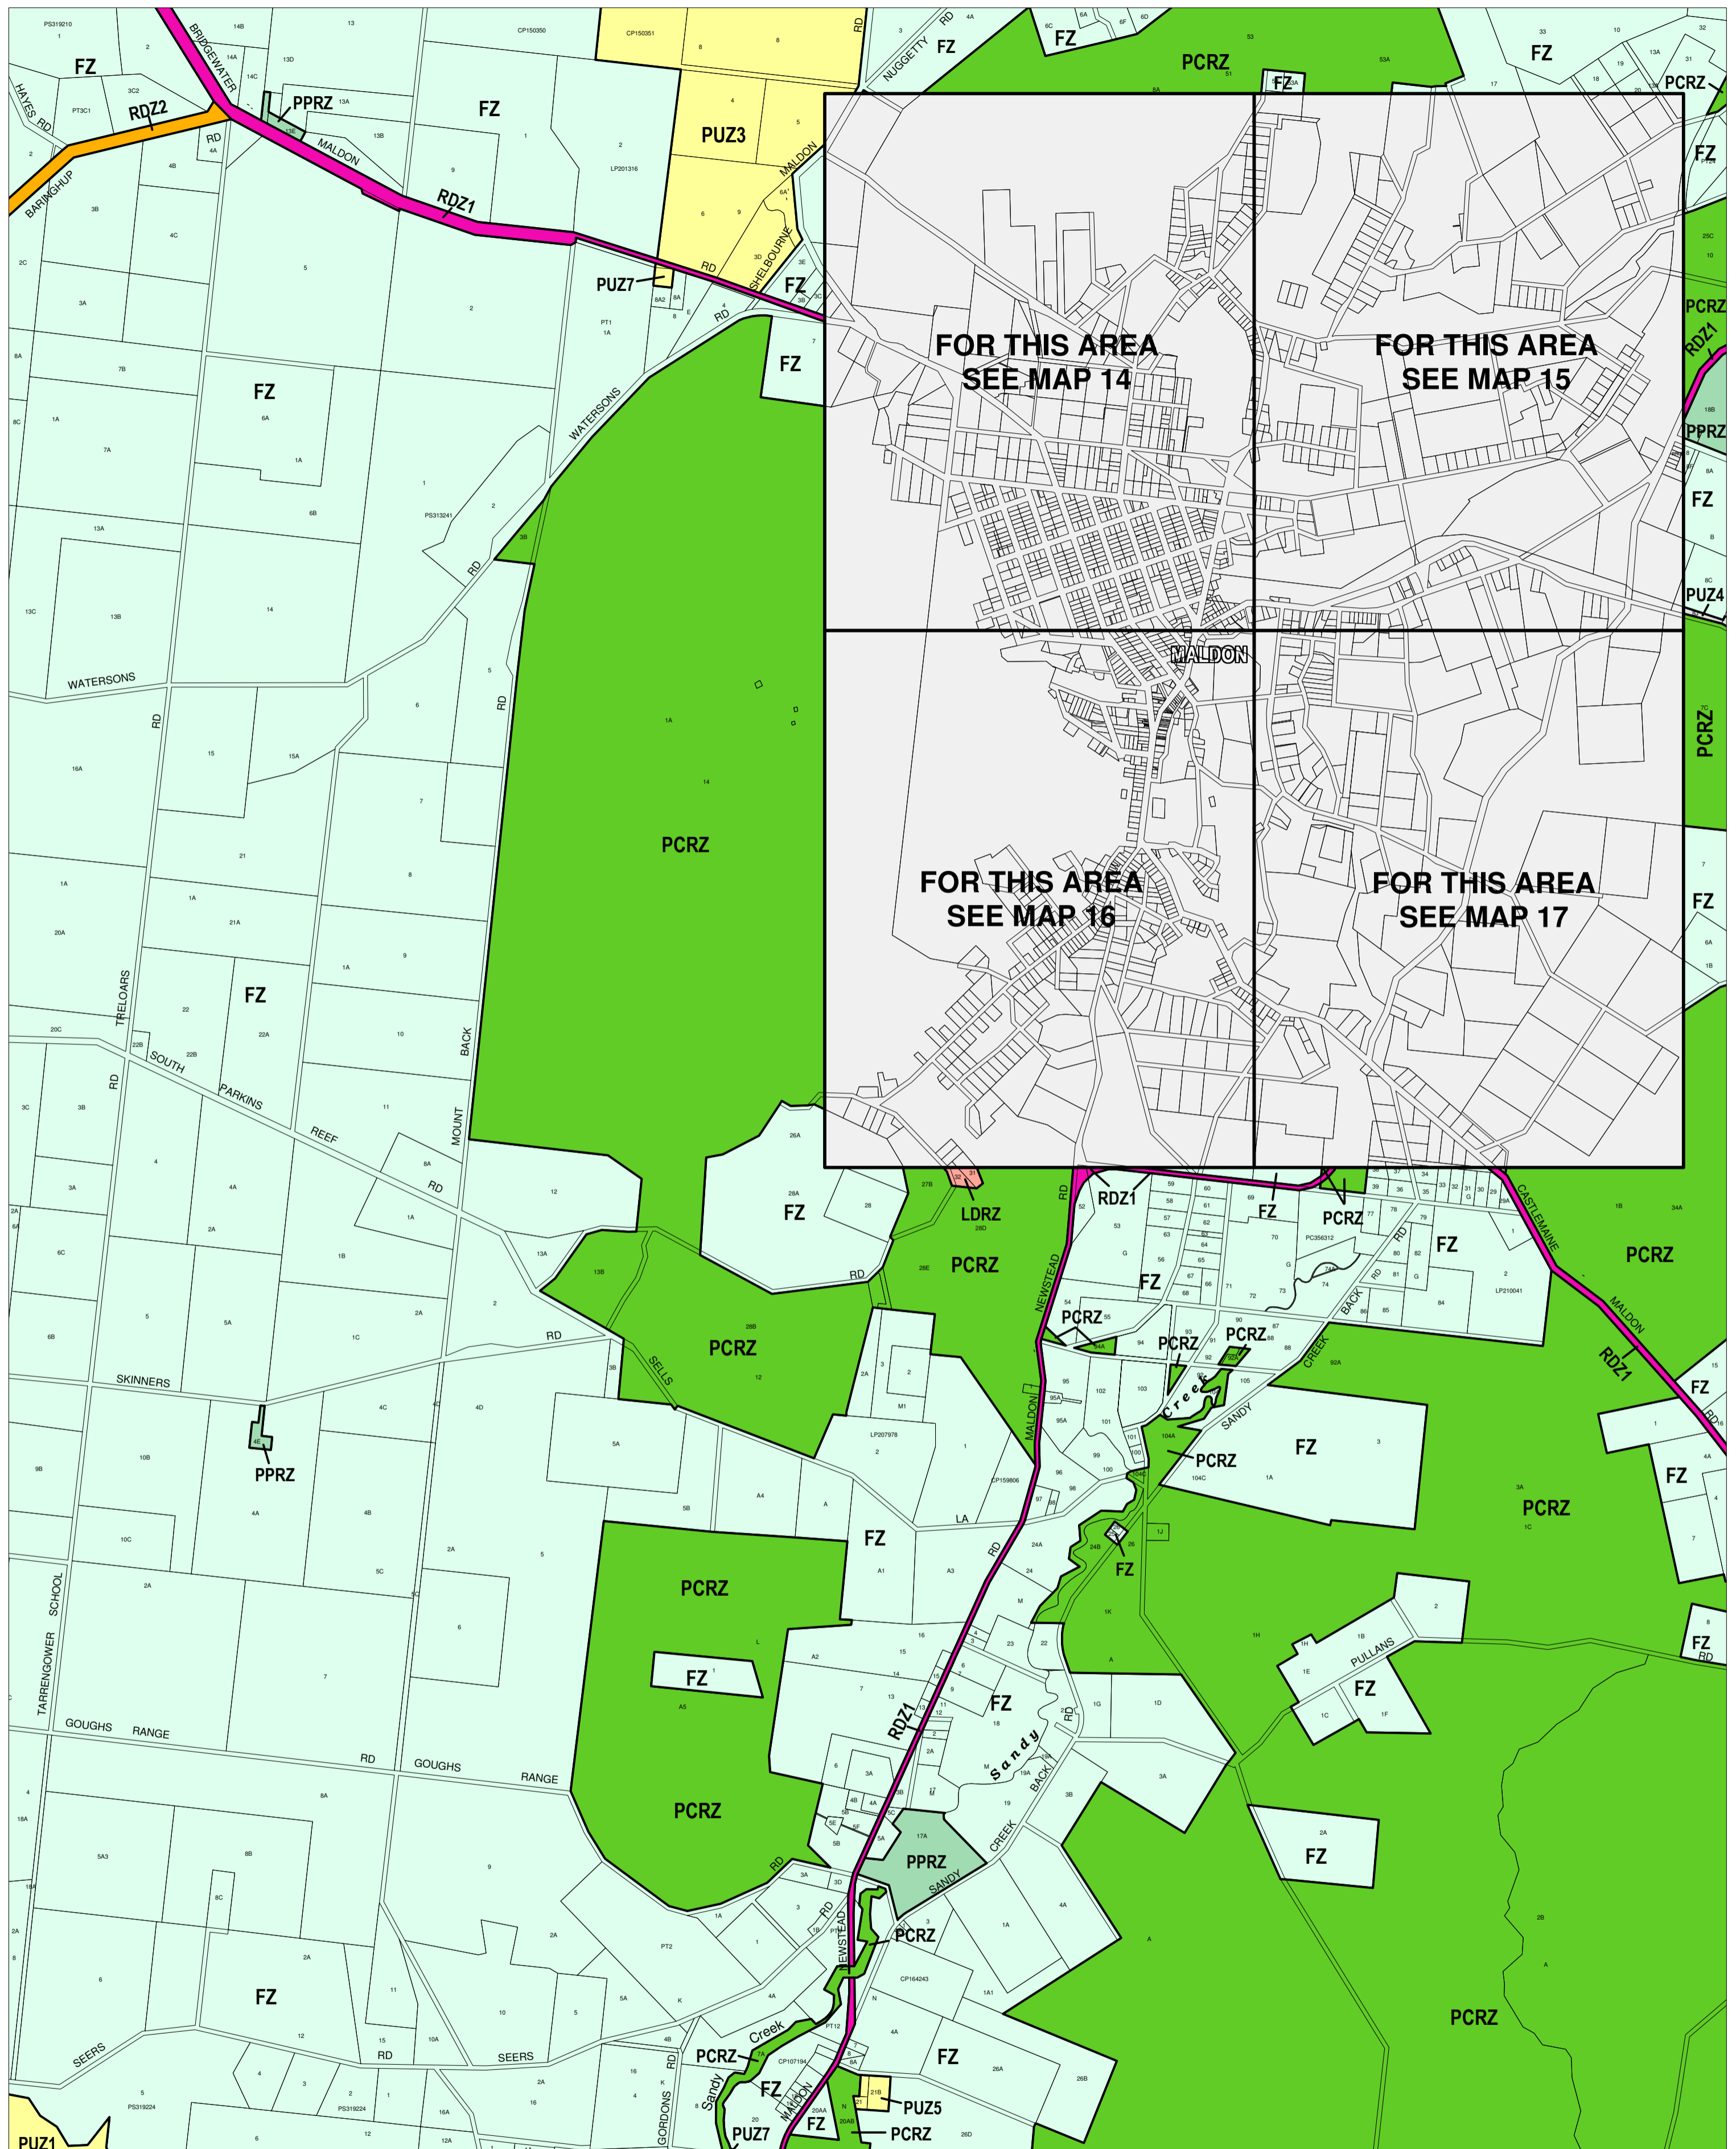

MOUNT ALEXANDER PLANNING SCHEME - LOCAL PROVISION

Public Land		Public Use Zone - Transport	
	Public Conservation And Resource Zone		Public Use Zone - Transport
	Public Park And Recreation Zone		Road Zone - Category 1
	Public Use Zone - Cemetery/crematorium		Road Zone - Category 2
	Public Use Zone - Health And Community		Residential
	Public Use Zone - Other Public Use		Low Density Residential Zone
	Public Use Zone - Service And Utility		Rural
			Farming Zone

AUSTRALIAN MAP GRID ZONE 55

Printed: 7/4/2011

AMENDMENT C37