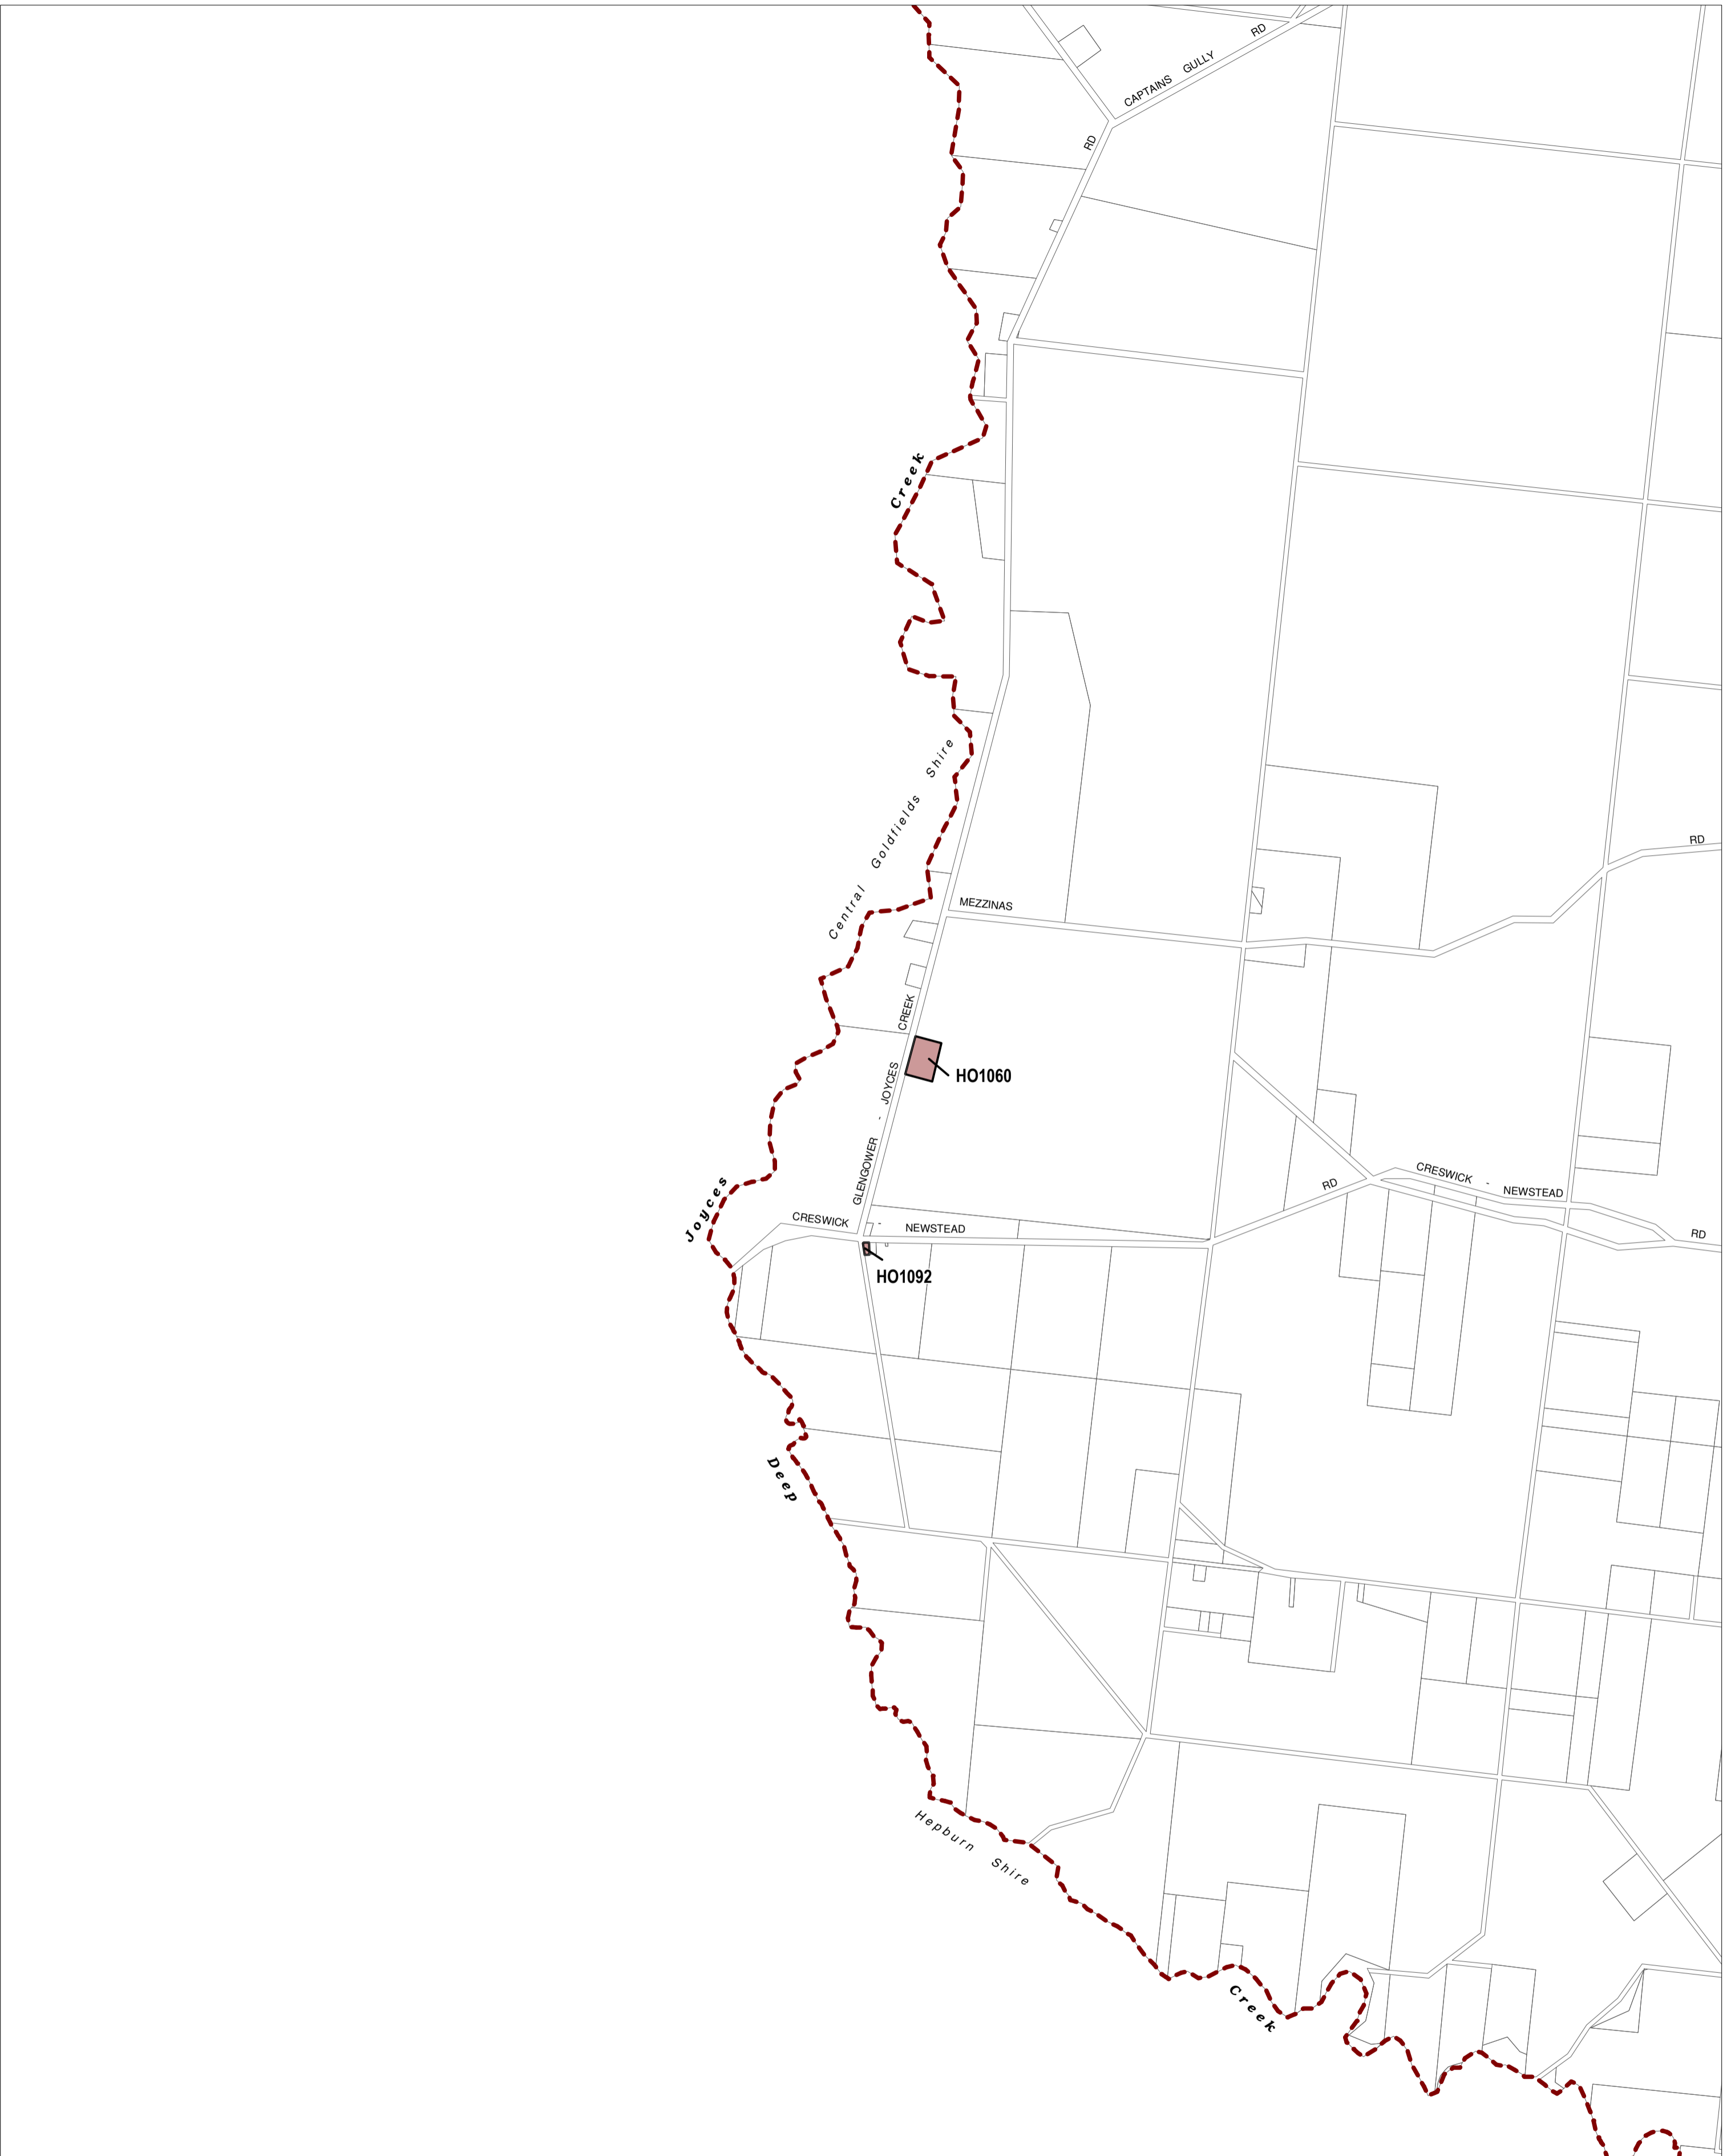

MOUNT ALEXANDER PLANNING SCHEME - LOCAL PROVISION

Overlays
HO Heritage Overlay

AUSTRALIAN MAP GRID ZONE 55

Printed: 22/2/2013

AMENDMENT C55