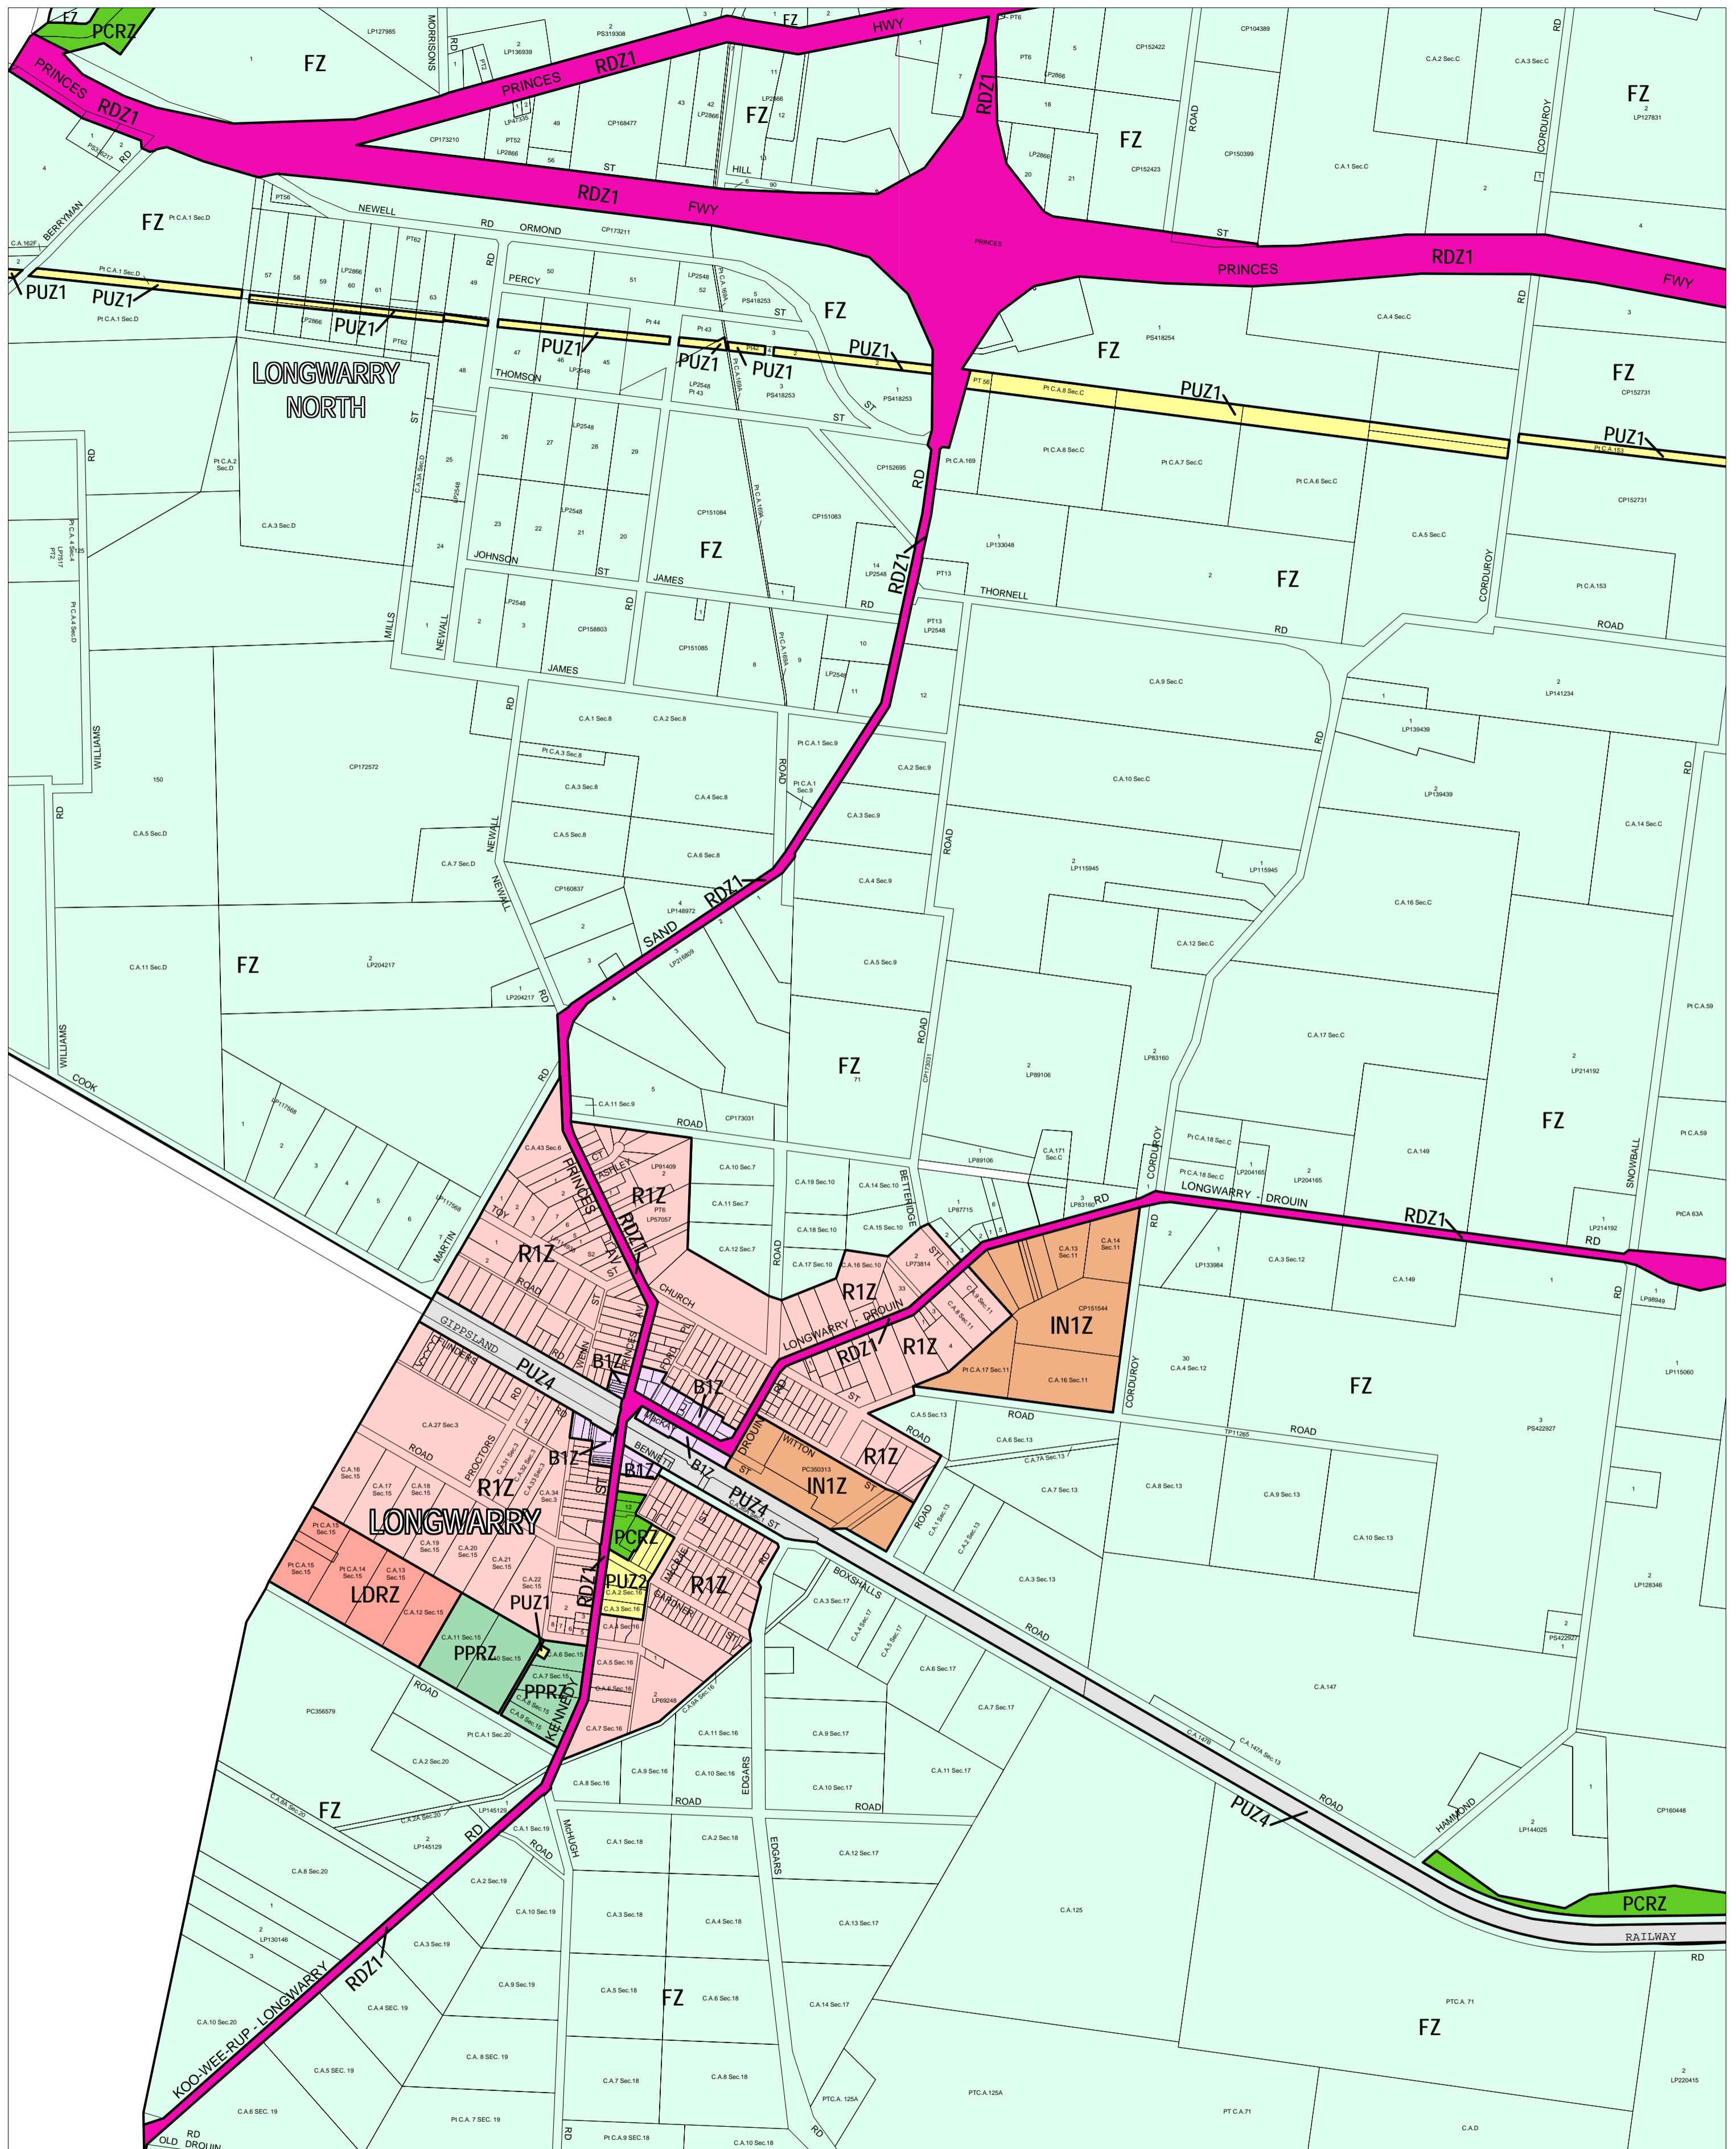

BAW BAW PLANNING SCHEME - LOCAL PROVISION

Business	Road Zone - Category 1
B1Z Business 1 Zone	R1Z Road Zone - Category 1
Industrial	Residential
I1Z Industrial 1 Zone	LDRZ Low Density Residential Zone
Public Land	R1Z Residential 1 Zone
PCRZ Public Conservation And Resource Zone	Rural
PPRZ Public Park And Recreation Zone	FZ Farming Zone
PUZ2 Public Use Zone - Education	
PUZ1 Public Use Zone - Service And Utility	
PUZ4 Public Use Zone - Transport	

Printed: 3/4/2008

AMENDMENT C55

ZONES

MAP No 24