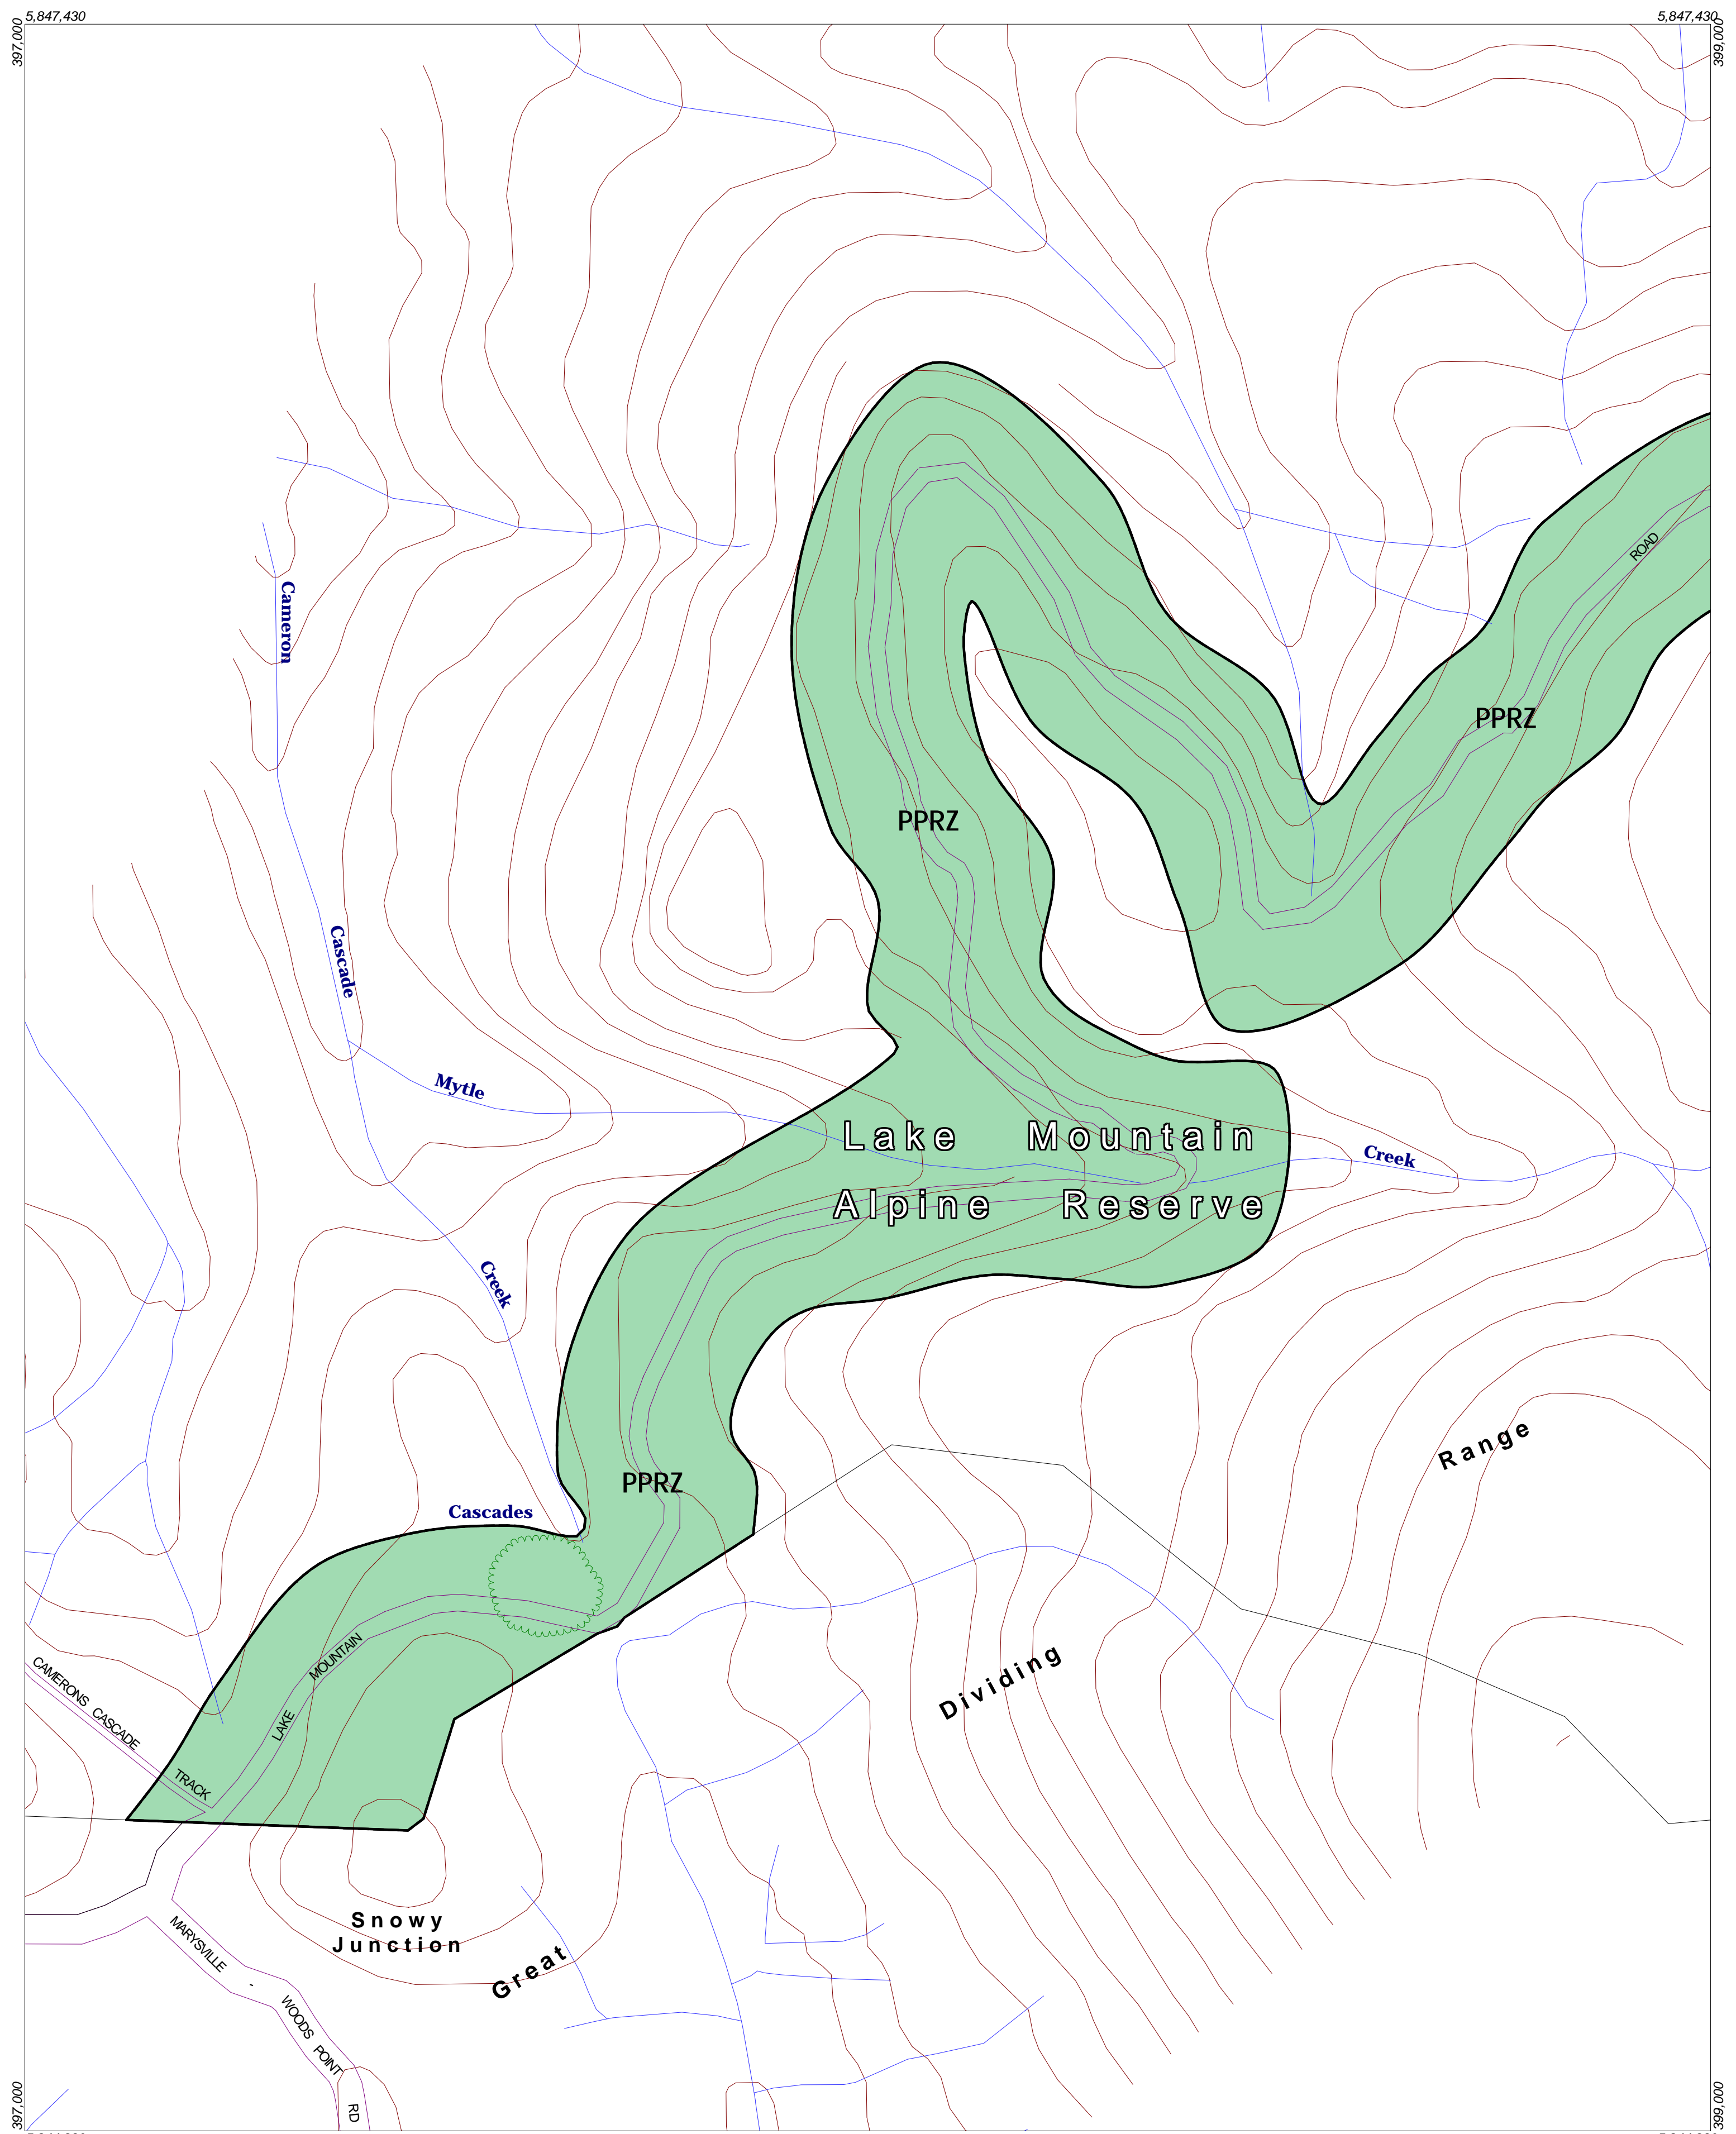

ALPINE RESORTS PLANNING SCHEME - LOCAL PROVISION

Public Land	
PPRZ	Public Park And Recreation Zone

Amendment C10
Printed: 16/6/2004