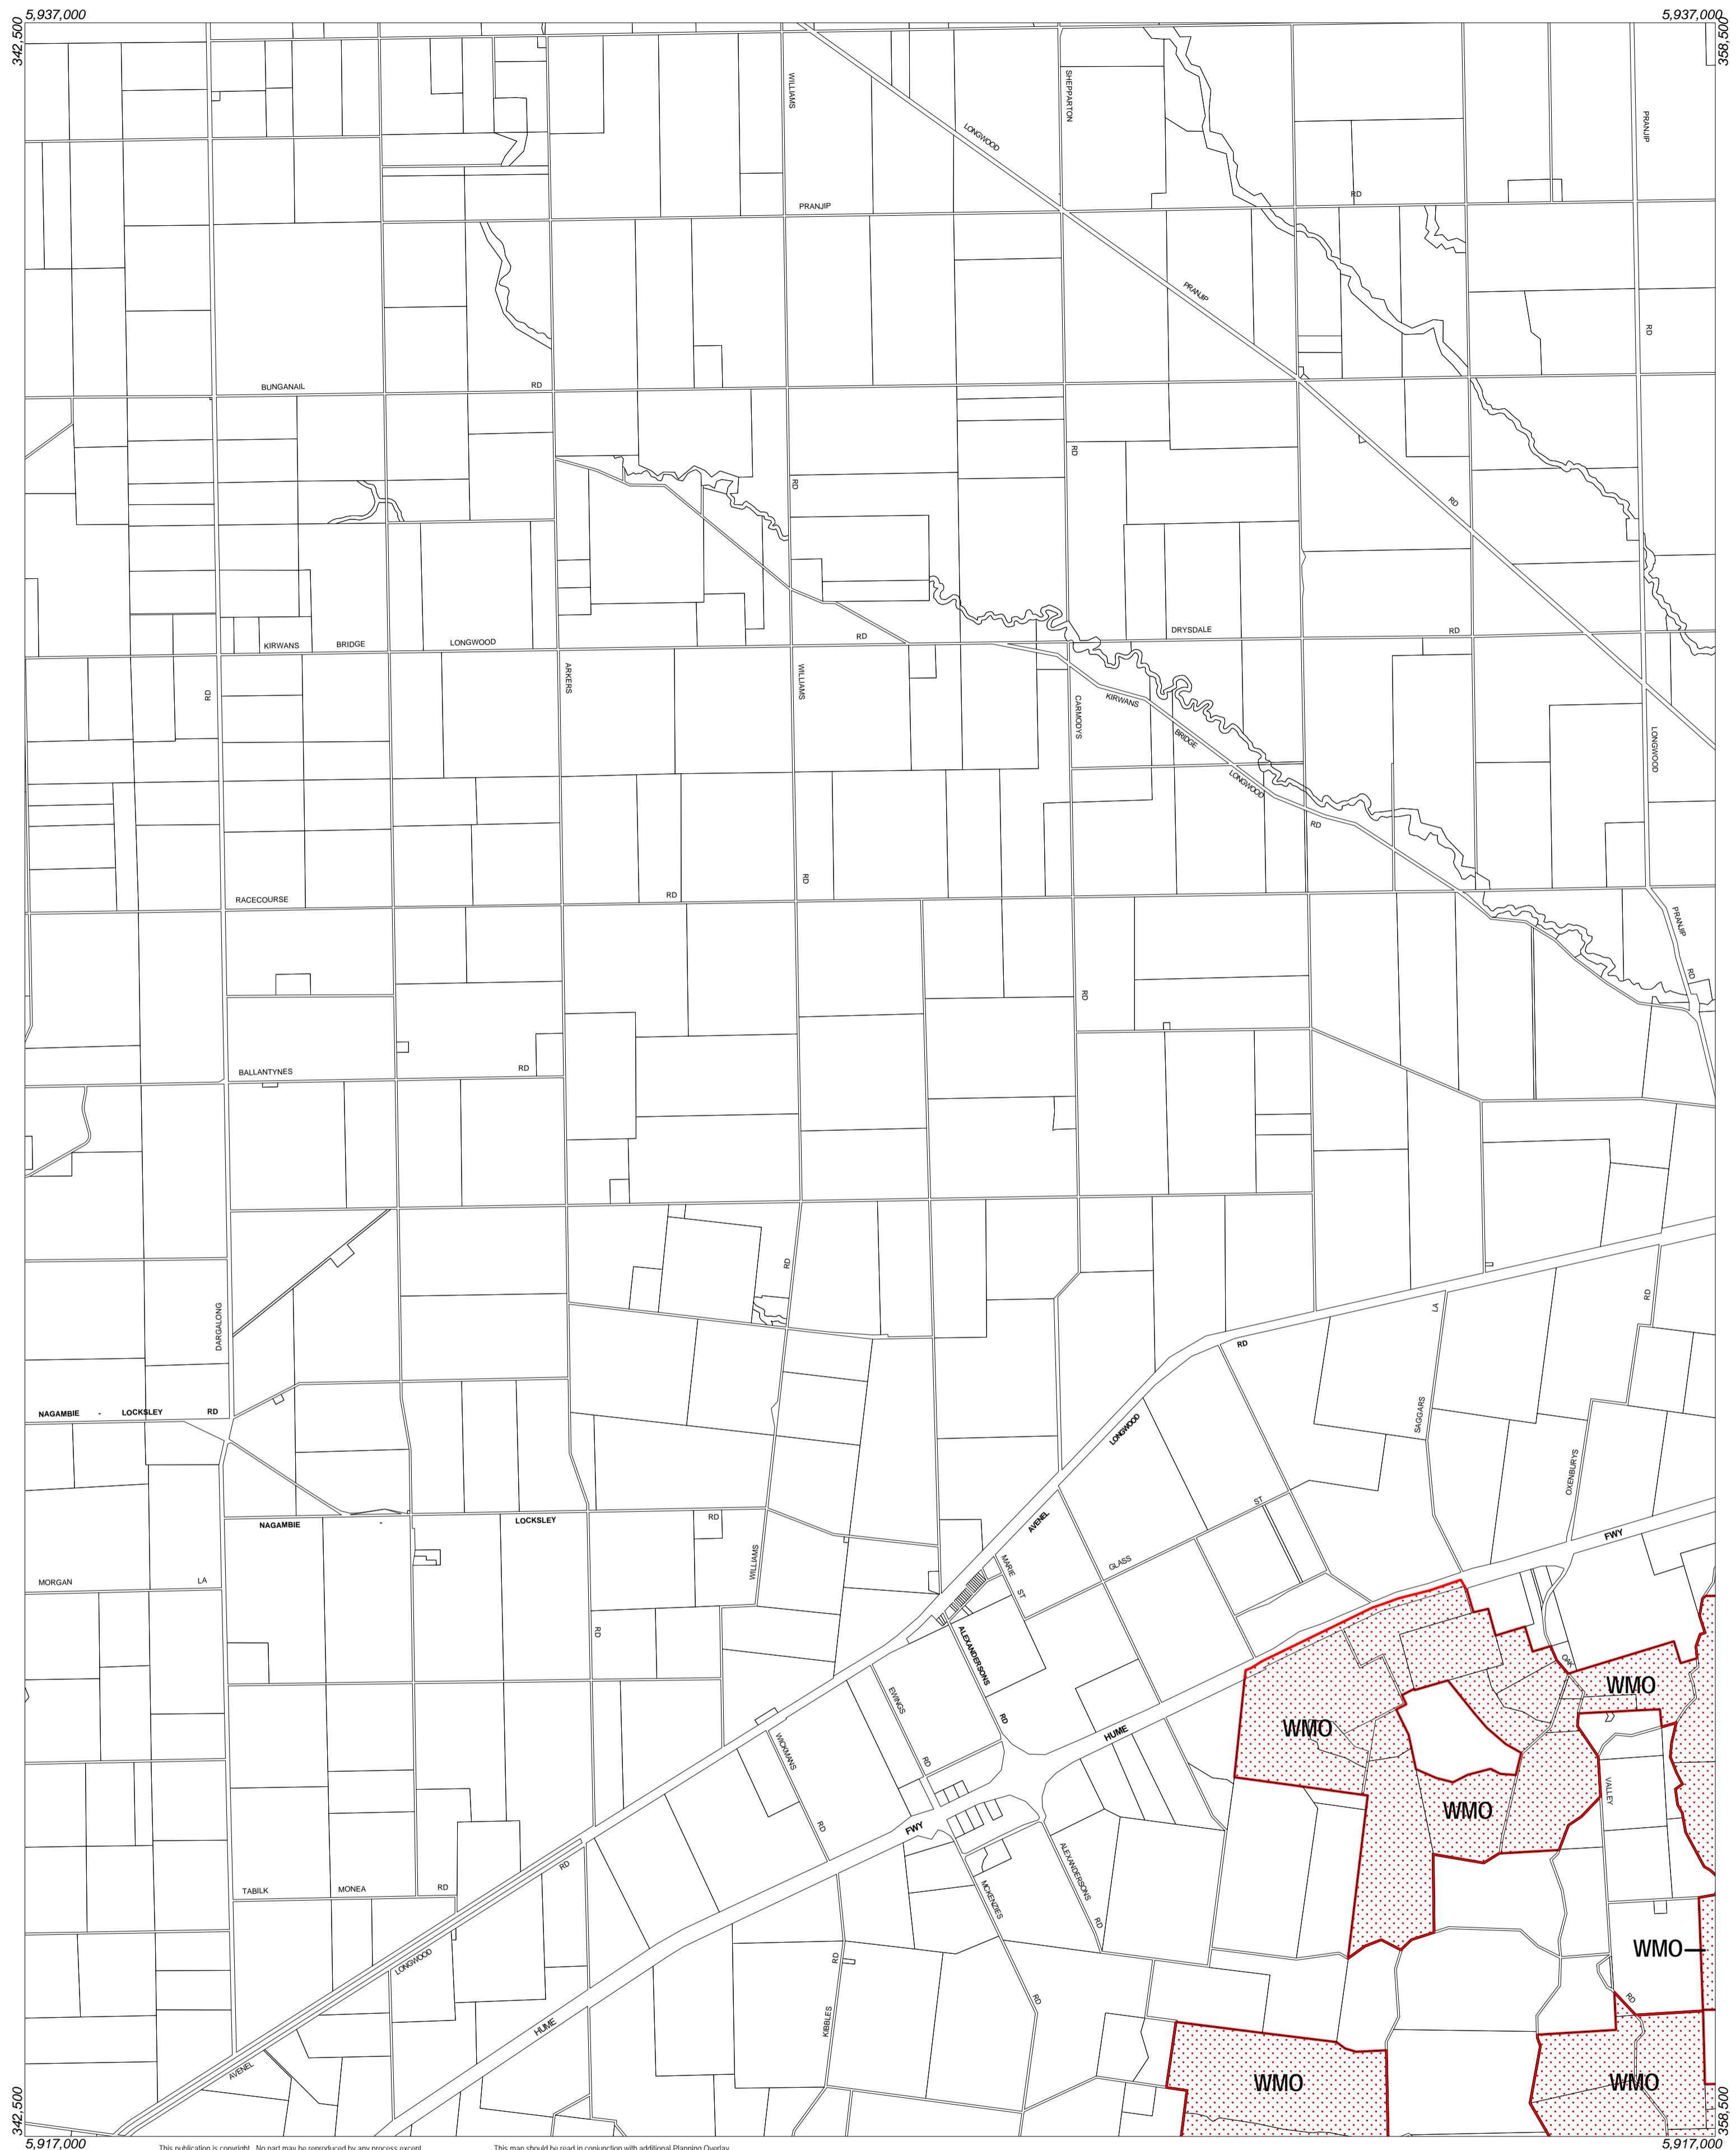

STRATHBOGIE PLANNING SCHEME - LOCAL PROVISION

Overlays
WMO Wildfire Management Overlay

AUSTRALIAN MAP GRID ZONE 55

Amendment C17
Printed: 8/4/2005