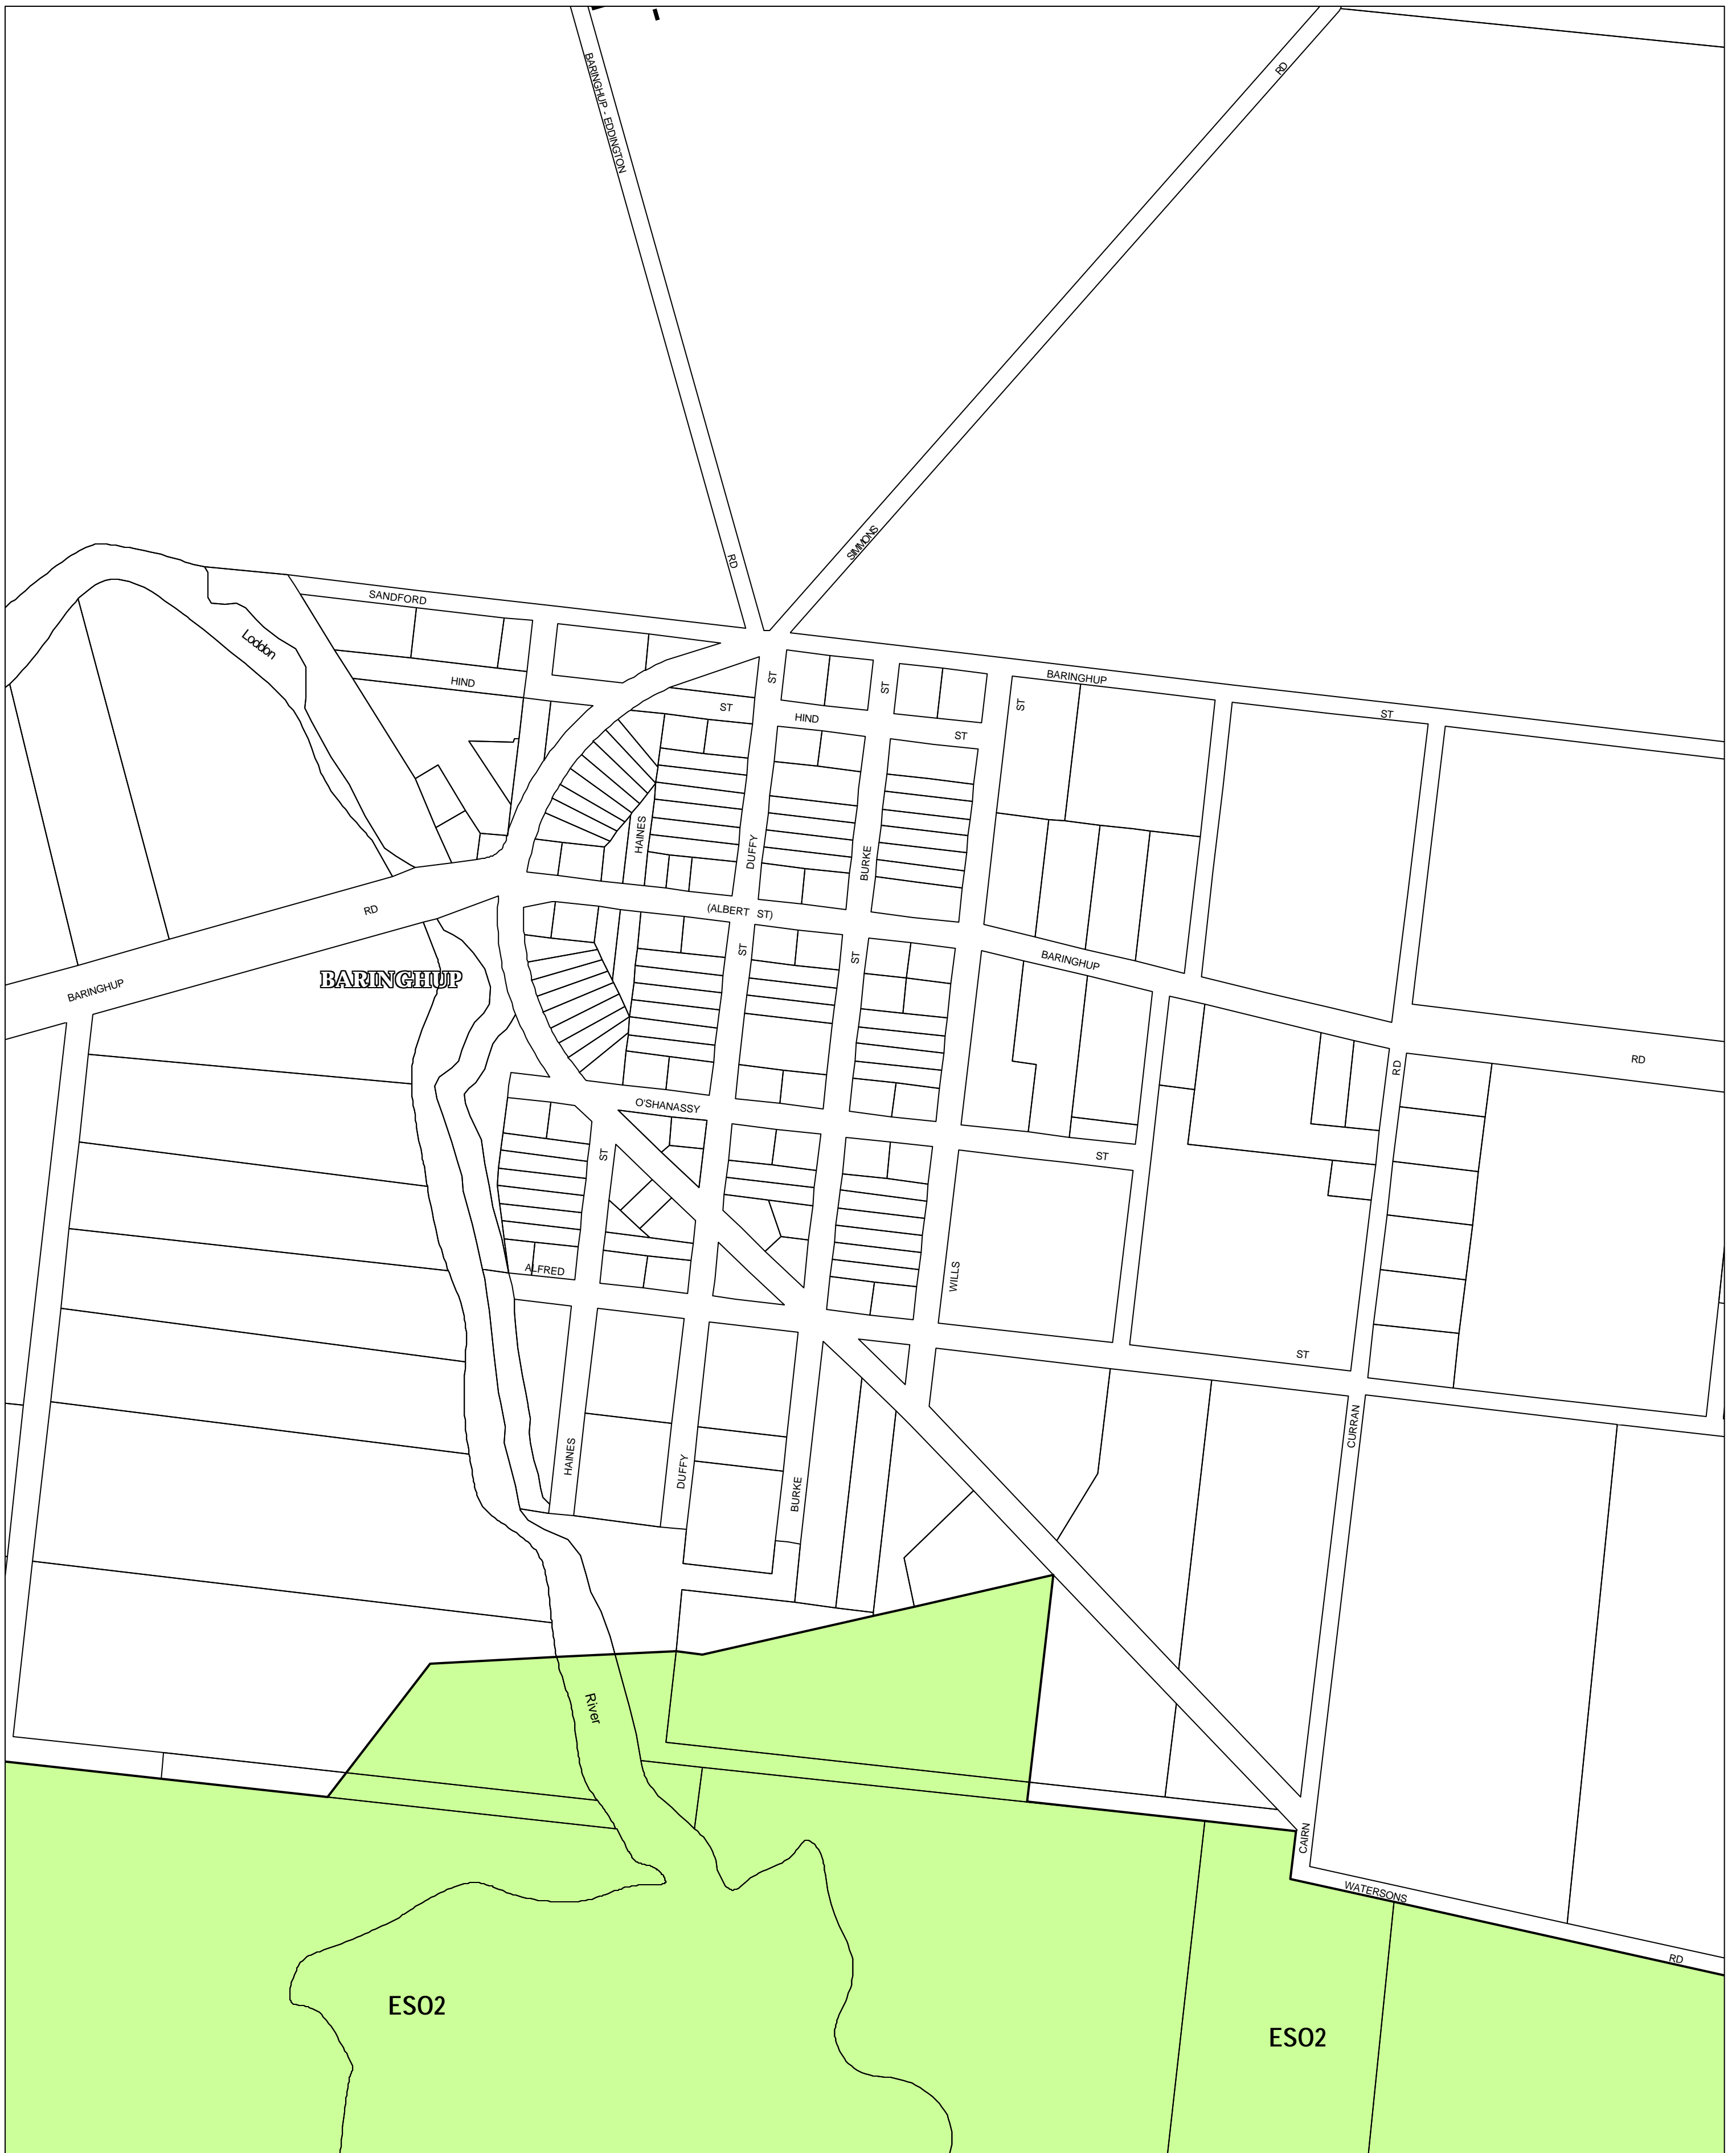

MOUNT ALEXANDER PLANNING SCHEME - LOCAL PROVISION

AUSTRALIAN MAP GRID ZONE 55

Printed: 3/10/2007